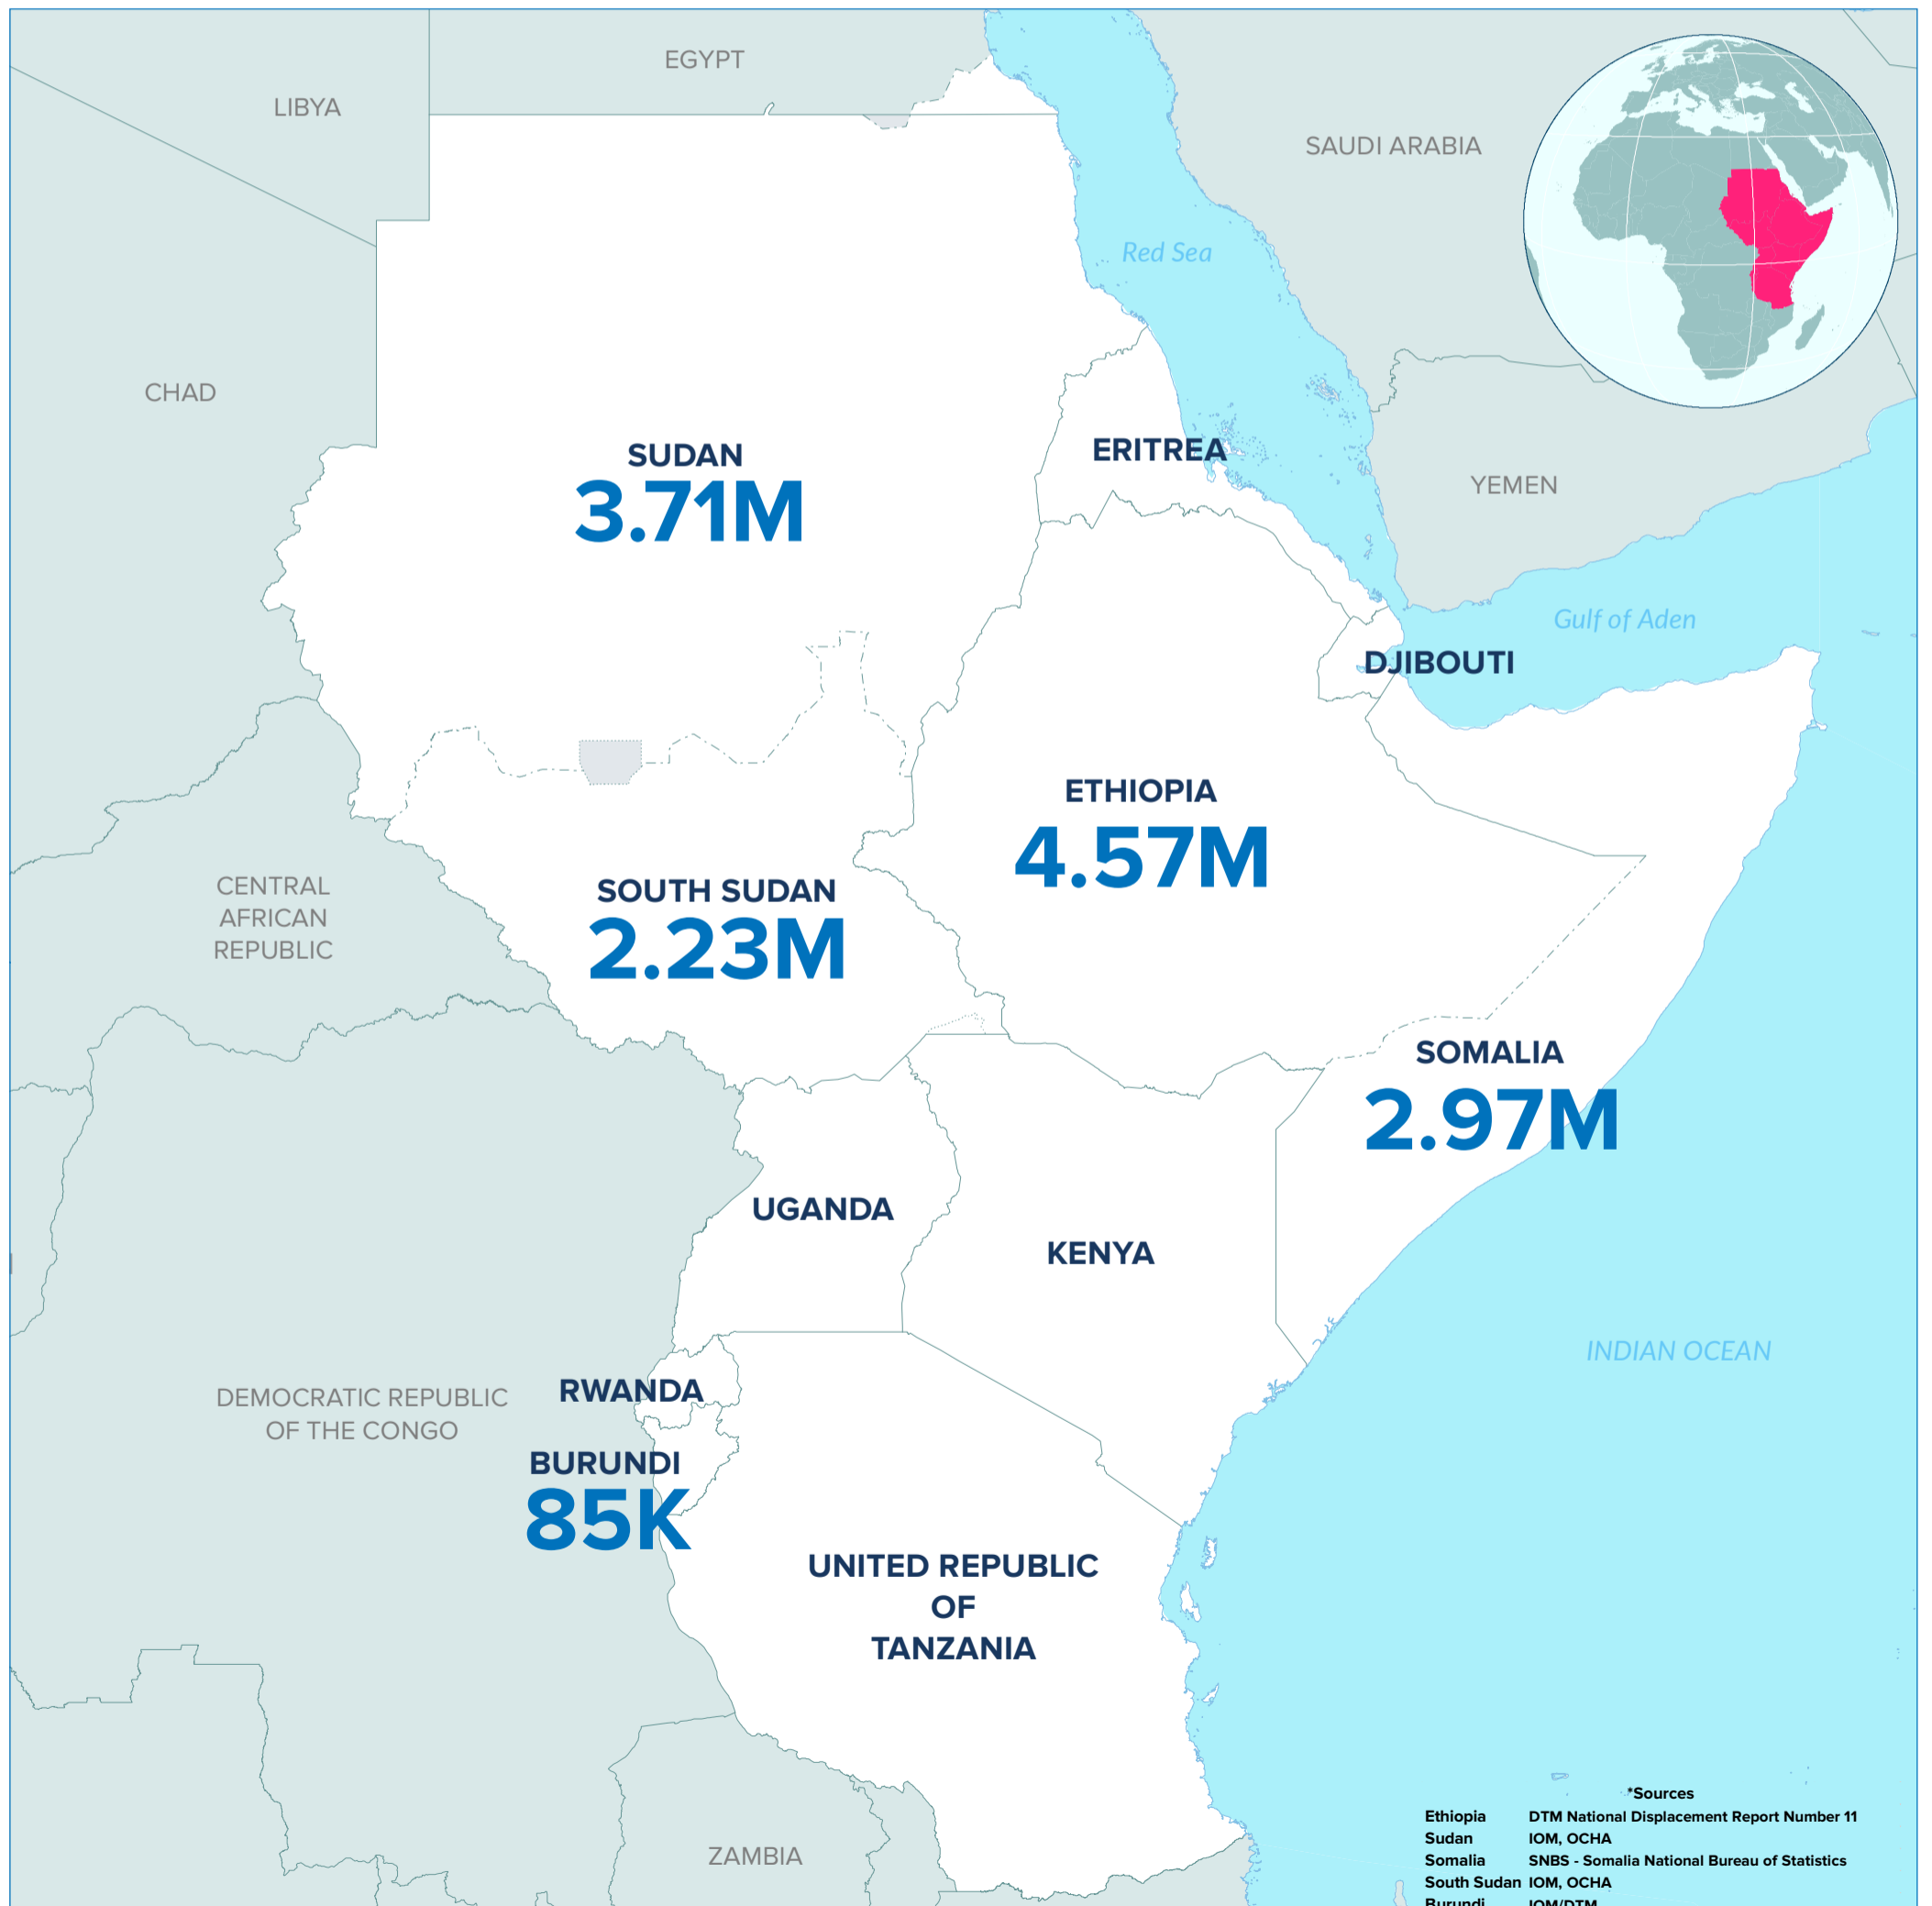

# → 13.57M

**INTERNALLY DISPLACED PERSONS (IDPS)\***

Annual Trend of displacement | IDPs

**\*Sources**

- Ethiopia: DTM National Displacement Report Number 11
- Sudan: IOM, OCHA
- Somalia: SNBS - Somalia National Bureau of Statistics
- South Sudan: IOM, OCHA
- Burundi: IOM/DTM

The boundaries and names shown and the designations used on this map do not imply official endorsement or acceptance by the United Nations. Final boundaries between the Republic of Sudan and the Republic of South Sudan and Somalia and Ethiopia has not yet been determined. \*Final status of the Abyei area is not yet determined

The statistics shown should be considered provisional and subject to change. Refugee statistics based on UNHCR Monthly statistical reports as of 30 September 2022, or latest available. IDP Statistics from OCHA, IOM/DTM, Government reports

Printing date: 18 Oct 2022 Sources: Boundaries - UNCS. Statistics - UNHCR,OCHA, IOM, Governments. Author: UNHCR Regional Bureau for East, Horn of Africa and the Great Lakes region Feedback: DIMAEHAGL@unhcr.org