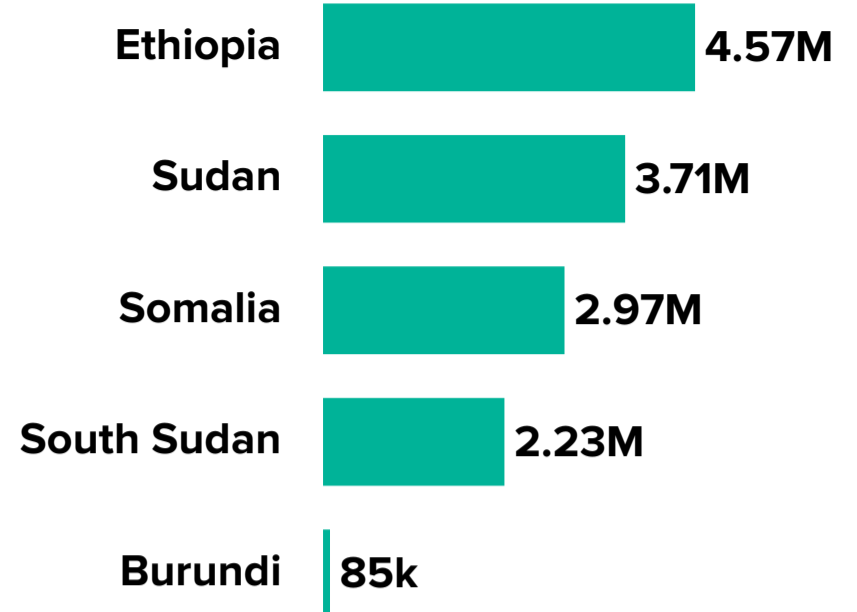

# → 13.57M

**INTERNALLY DISPLACED PERSONS (IDPS)\***

Annual Trend of displacement | IDPs

**\*Sources**

- Ethiopia: DTM National Displacement Report Number 11
- Sudan: IOM, OCHA
- Somalia: SNBS - Somalia National Bureau of Statistics
- South Sudan: IOM, OCHA
- Burundi: IOM/DTM

The boundaries and names shown and the designations used on this map do not imply official endorsement or acceptance by the United Nations. Final boundaries between the Republic of Sudan and the Republic of South Sudan and Somalia and Ethiopia has not yet been determined. \*Final status of the Abyei area is not yet determined