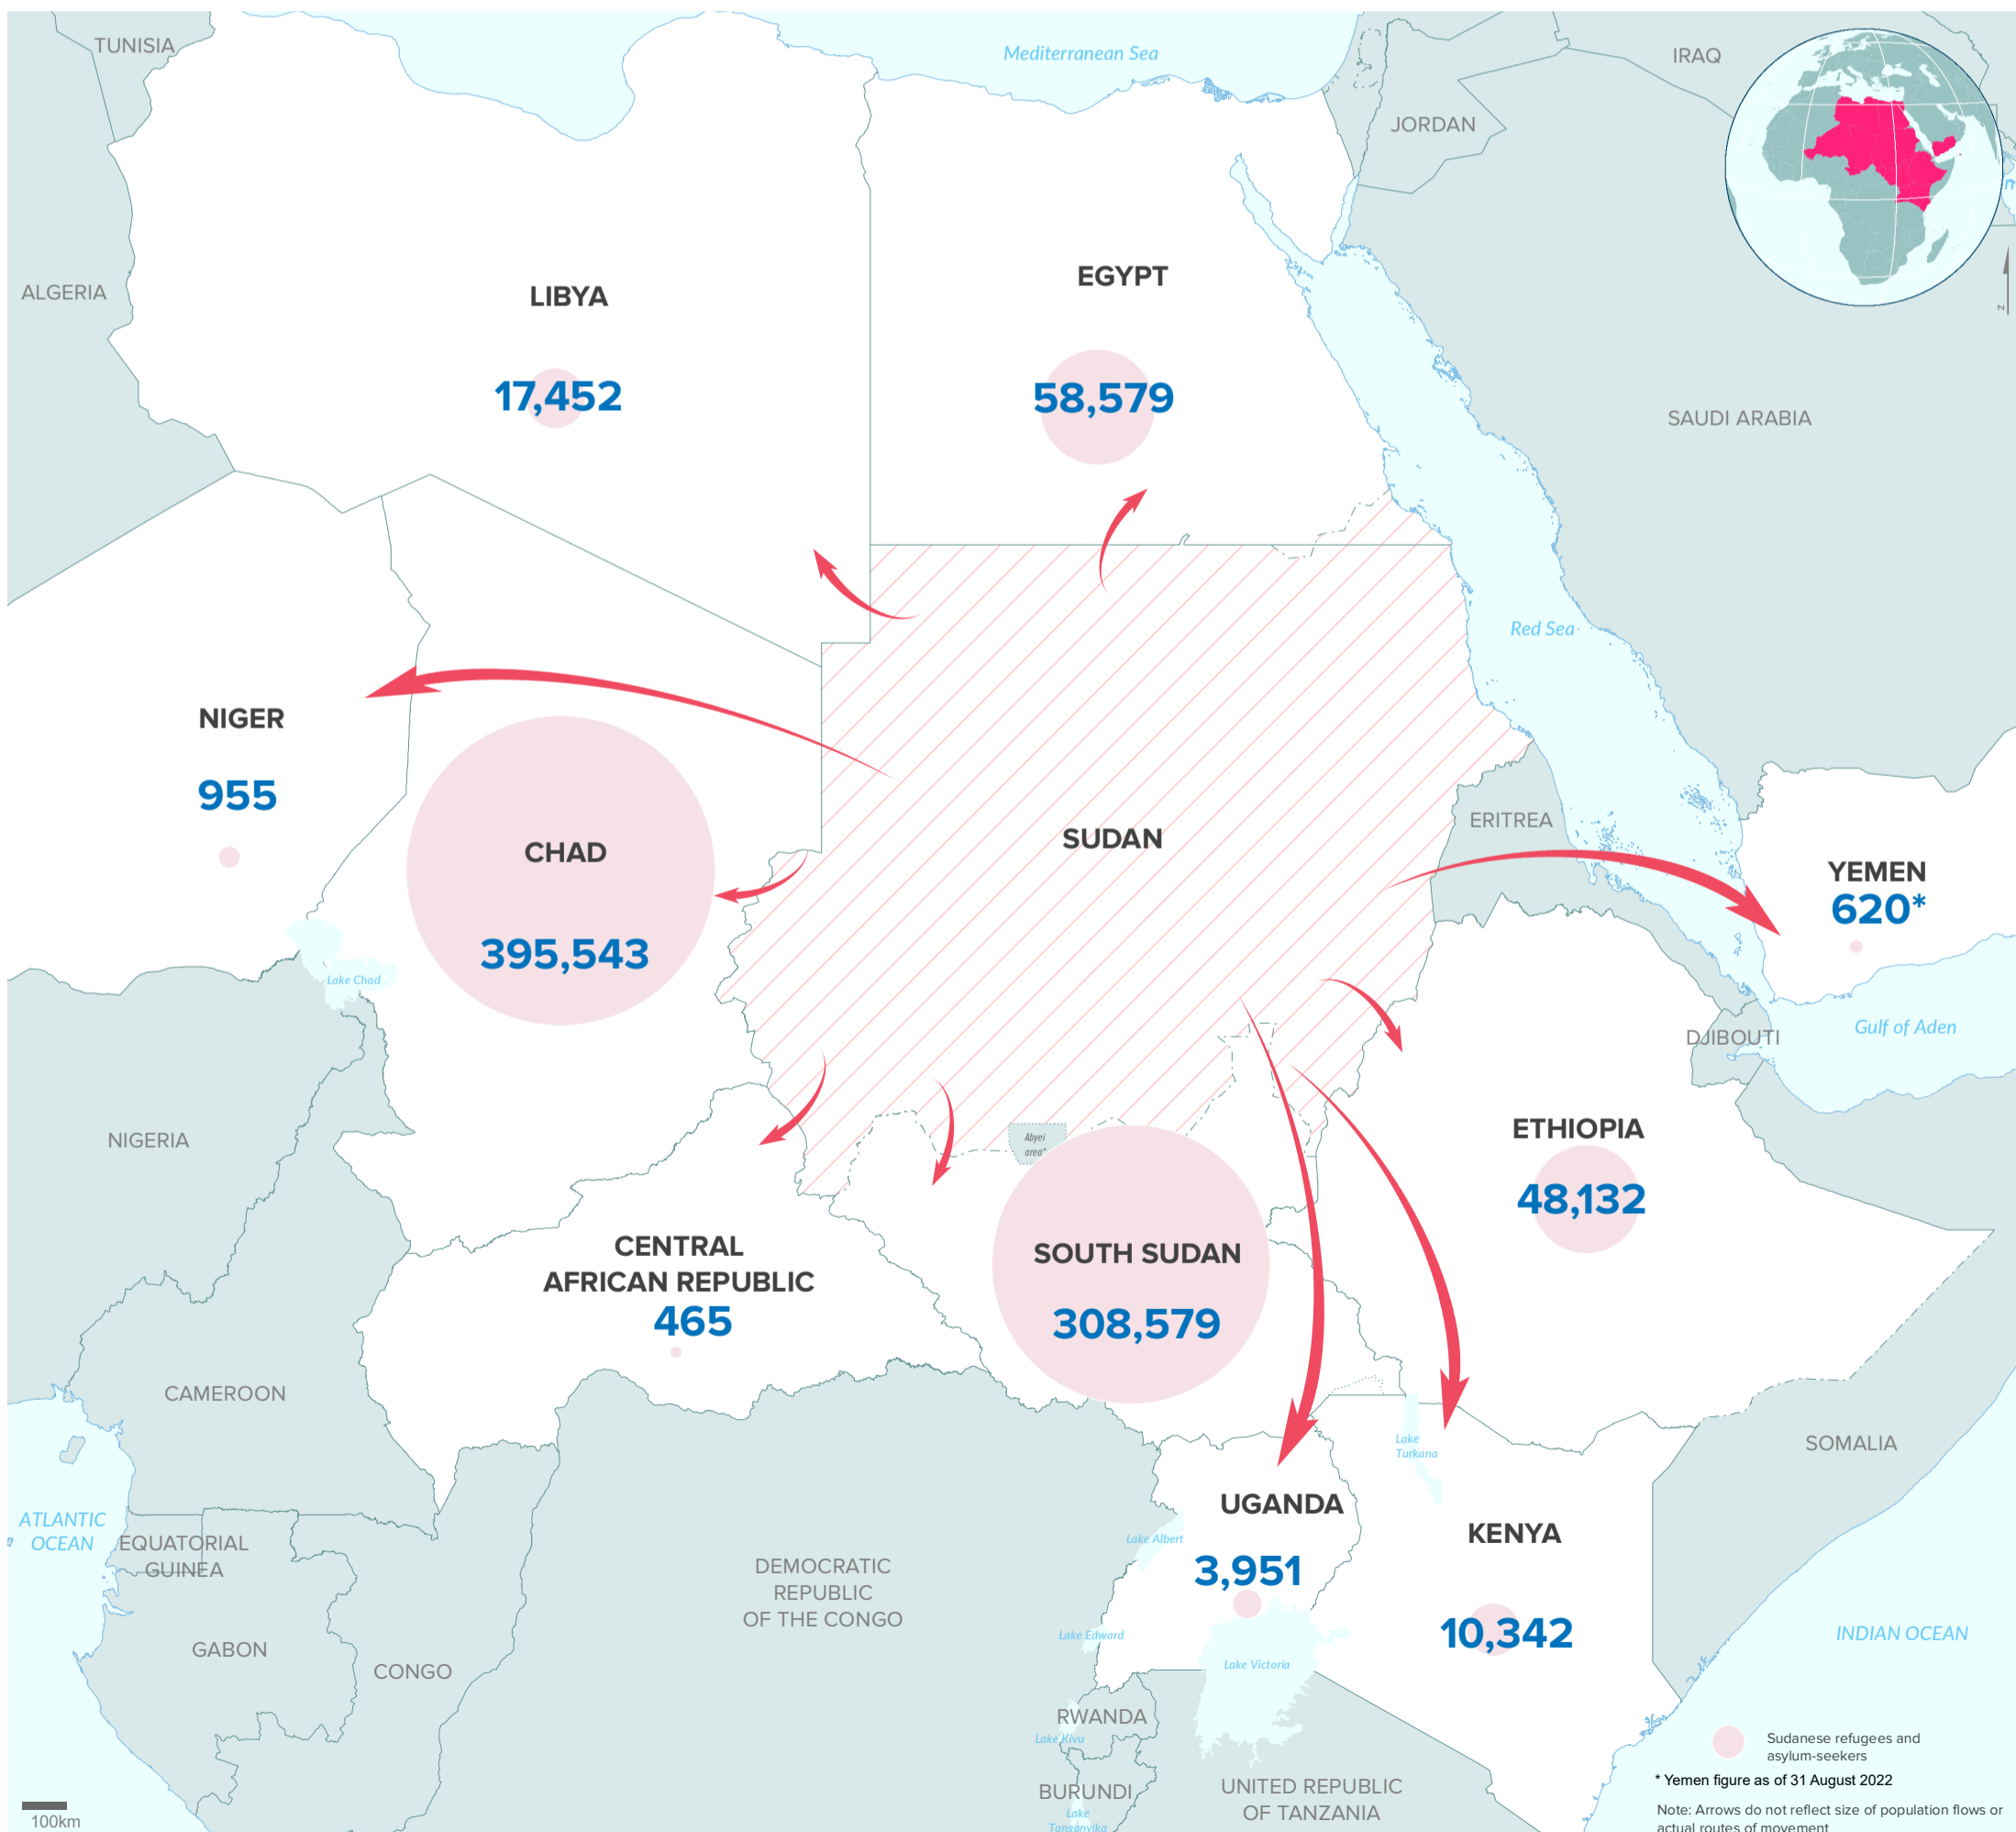

844,618
SUDANESE REFUGEES AND
ASYLUM-SEEKERS

3.71M
INTERNALLY DISPLACED IN SUDAN

2,060
ASSISTED REFUGEE RETURNEES
(2019)

1.14M
REFUGEES AND ASYLUM-SEEKERS
IN SUDAN

TOTALS BY HOST COUNTRY

Chad	395,543
South Sudan	308,579
Egypt	58,579
Ethiopia	48,132
Libya	17,452
Kenya	10,342
Uganda	3,951
Niger	955
Yemen	620
Central African Rep.	465

KEY POPULATION STATISTICS

The boundaries and names shown and the designations used on this map do not imply official endorsement or acceptance by the United Nations. Final boundaries between the Republic of Sudan and the Republic of South Sudan and Somalia and Ethiopia have not yet been determined. Final status of the Abyei area is not yet determined.

Creation date: 24 Oct 2022 Sources: Geographic data: UNCS. Population statistics: UNHCR Monthly Statistical Reports 30 September 2022 or latest available. Statistics should be considered provisional and subject to change.

Author: UNHCR Regional Bureau for East and Horn of Africa and Great Lakes Feedback: DIMAEHAGL@unhcr.org