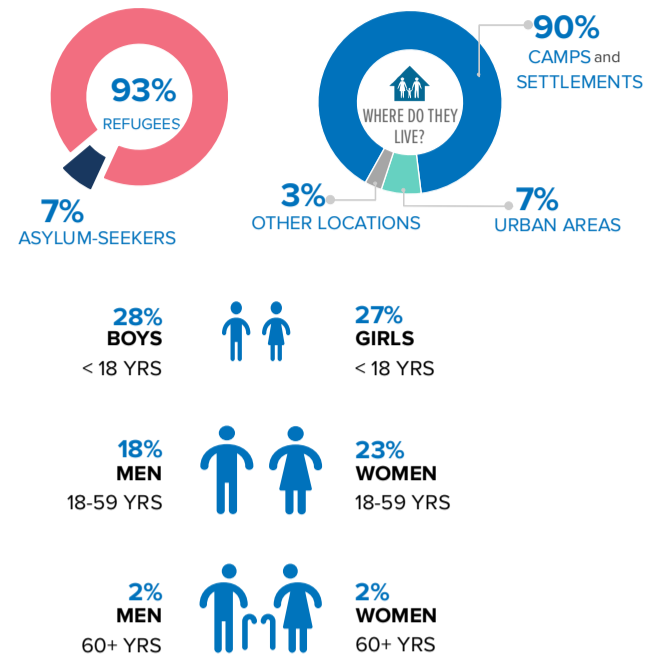

844,618
SUDANESE REFUGEES AND
ASYLUM-SEEKERS

3.71M
INTERNALLY DISPLACED IN SUDAN

2,060
ASSISTED REFUGEE RETURNEES
(2019)

1.14M
REFUGEES AND ASYLUM-SEEKERS
IN SUDAN

TOTALS BY HOST COUNTRY

Chad	395,543
South Sudan	308,579
Egypt	58,579
Ethiopia	48,132
Libya	17,452
Kenya	10,342
Uganda	3,951
Niger	955
Yemen	620
Central African Rep.	465

KEY POPULATION STATISTICS

The boundaries and names shown and the designations used on this map do not imply official endorsement or acceptance by the United Nations. Final boundaries between the Republic of Sudan and the Republic of South Sudan and Somalia and Ethiopia have not yet been determined. Final status of the Abyei area is not yet determined.

Creation date: 24 Oct 2022 Sources: Geographic data: UNCS. Population statistics: UNHCR Monthly Statistical Reports 30 September 2022 or latest available. Statistics should be considered provisional and subject to change.