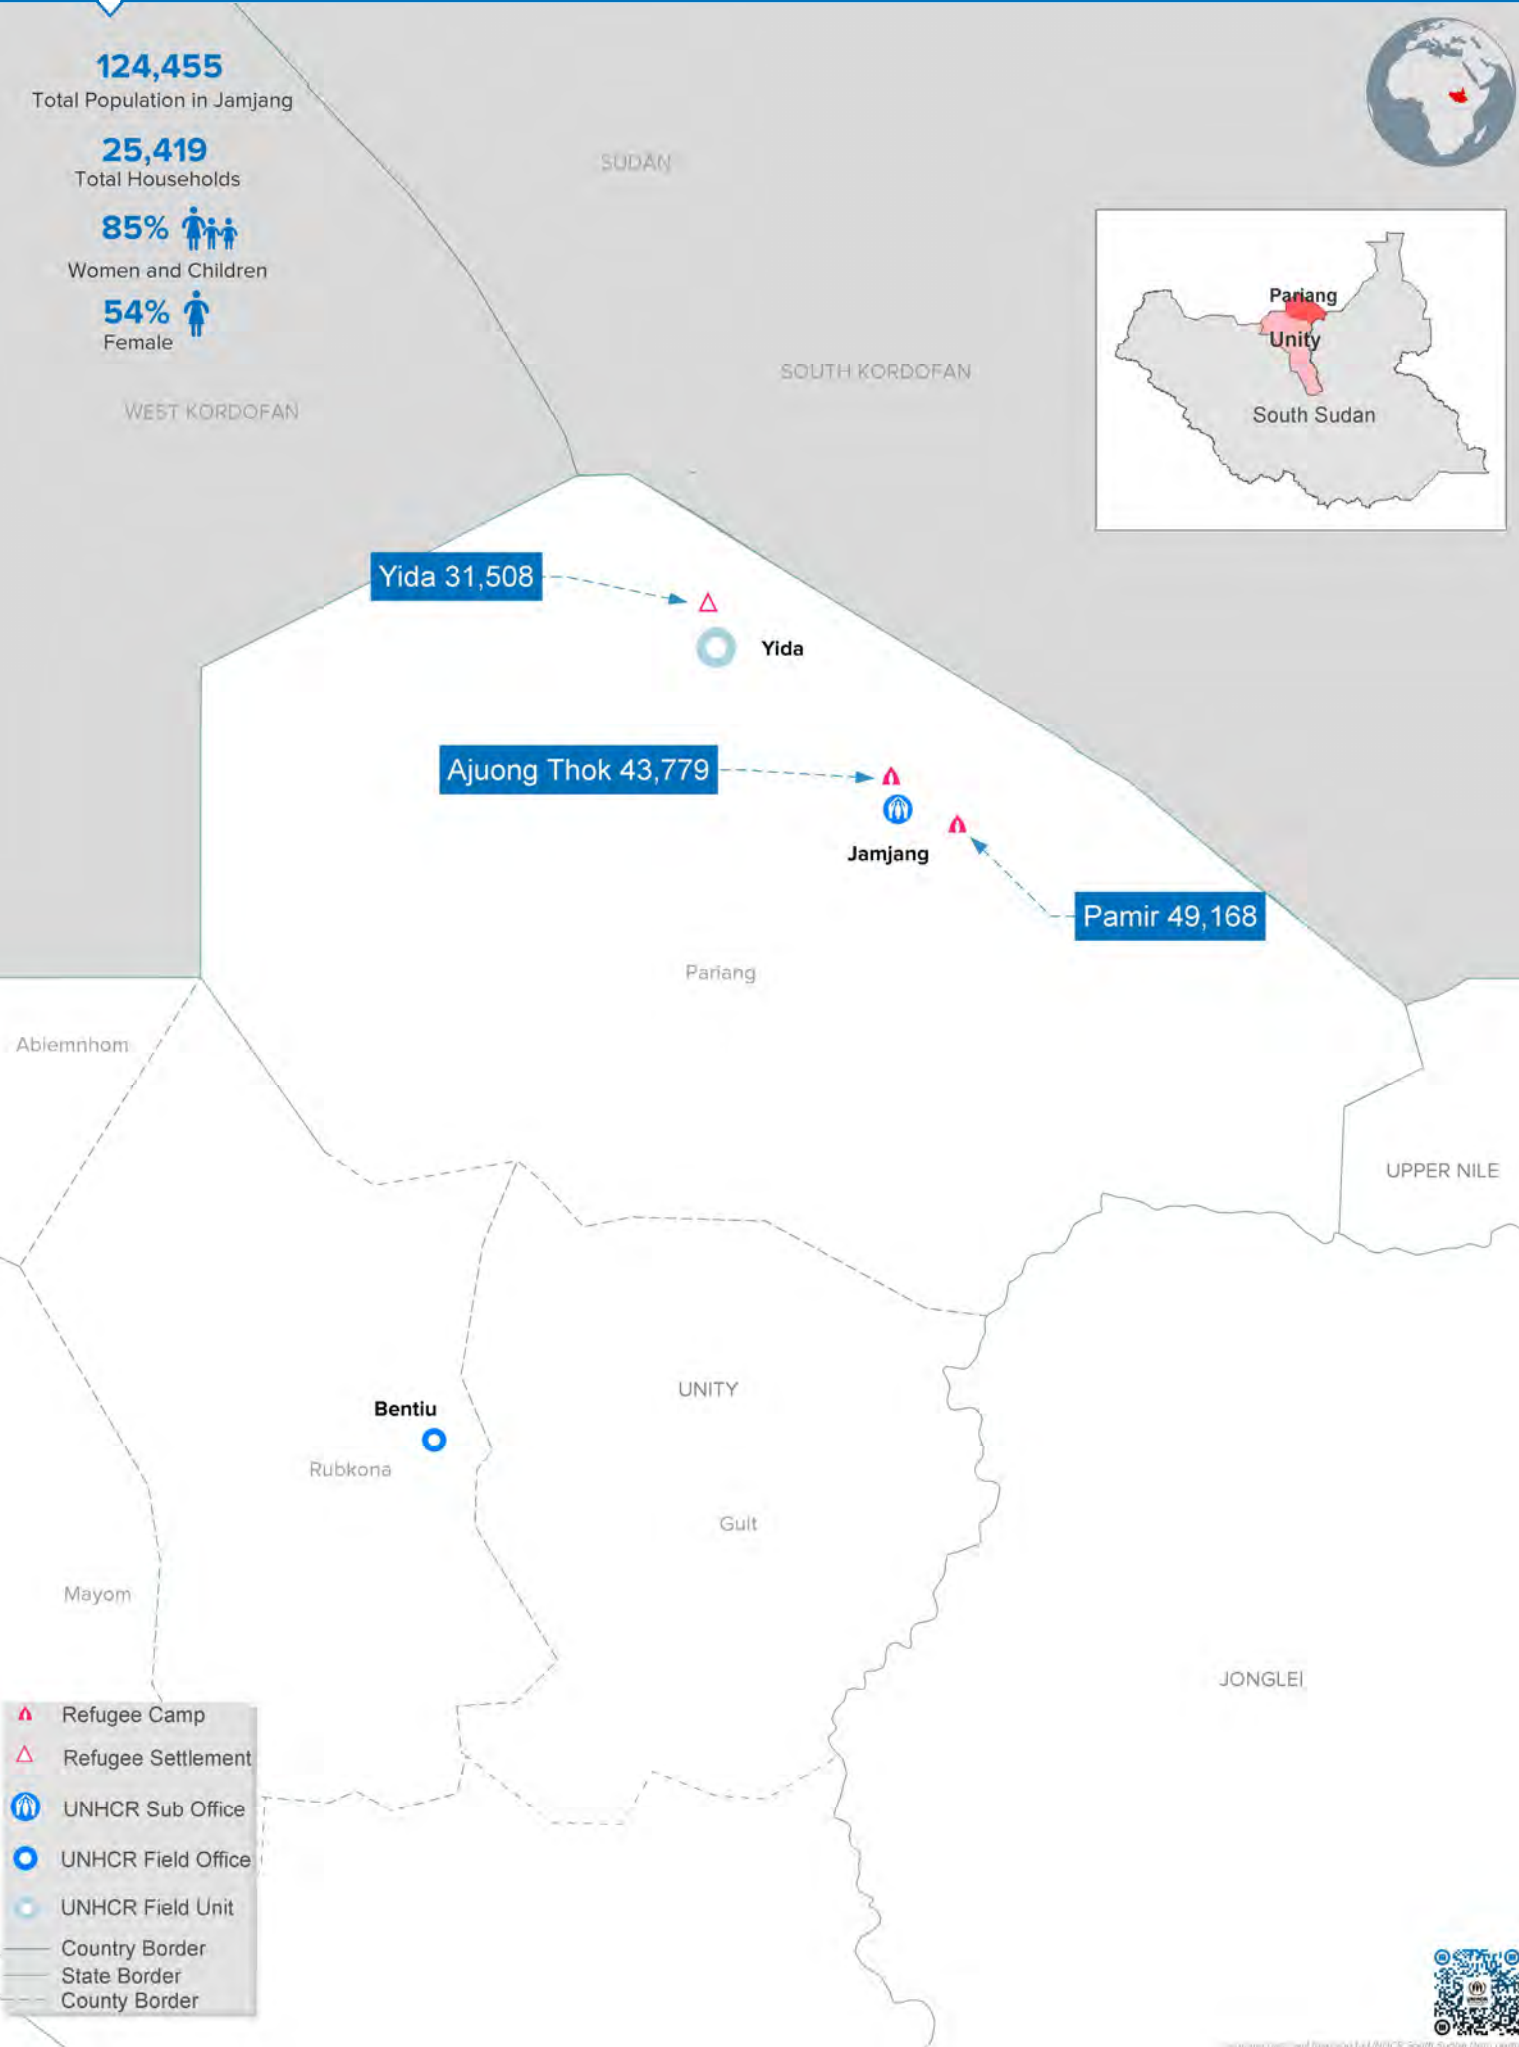

124,455
Total Population in Jamjang

25,419
Total Households

85% 
Women and Children

54% 
Female

-  Refugee Camp
-  Refugee Settlement
-  UNHCR Sub Office
-  UNHCR Field Office
-  UNHCR Field Unit
-  Country Border
-  State Border
-  County Border