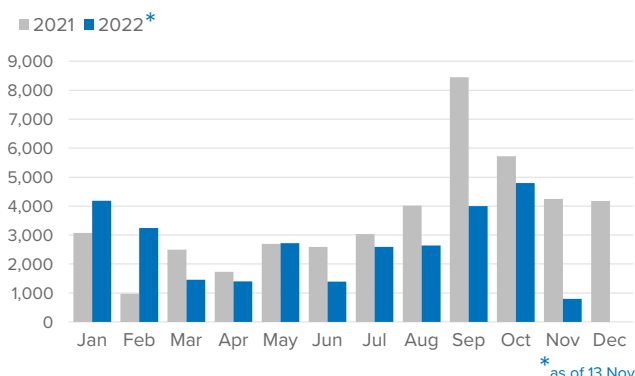

SPAIN Weekly snapshot - Week 45 (7 - 13 Nov 2022)

The charts below are based on figures from the Ministry of Interior and UNHCR estimates. All figures are provisional and subject to change

Refugees & migrants: sea and land arrivals in week 45¹

Arrivals in Spain

Western Mediterranean

Northwest African maritime (Canary Islands)

Arrivals in Spain during the last five weeks¹

Arrivals in Spain by route during the last six months²

Arrivals in Spain per month²