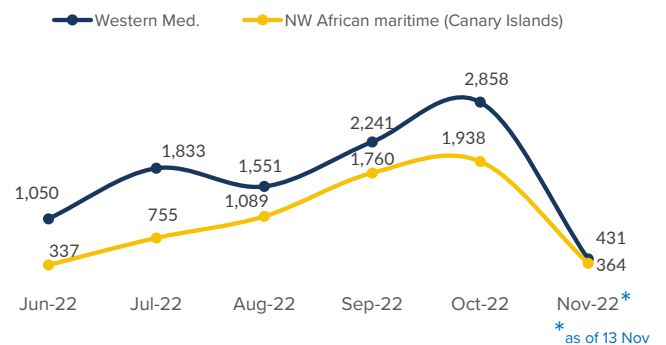

SPAIN Weekly snapshot - Week 45 (7 - 13 Nov 2022)

The charts below are based on figures from the Ministry of Interior and UNHCR estimates. All figures are provisional and subject to change

Refugees & migrants: sea and land arrivals in week 45¹

Arrivals in Spain

Western Mediterranean

Northwest African maritime (Canary Islands)

Arrivals in Spain during the last five weeks¹

Arrivals in Spain by route during the last six months²

Arrivals in Spain per month²