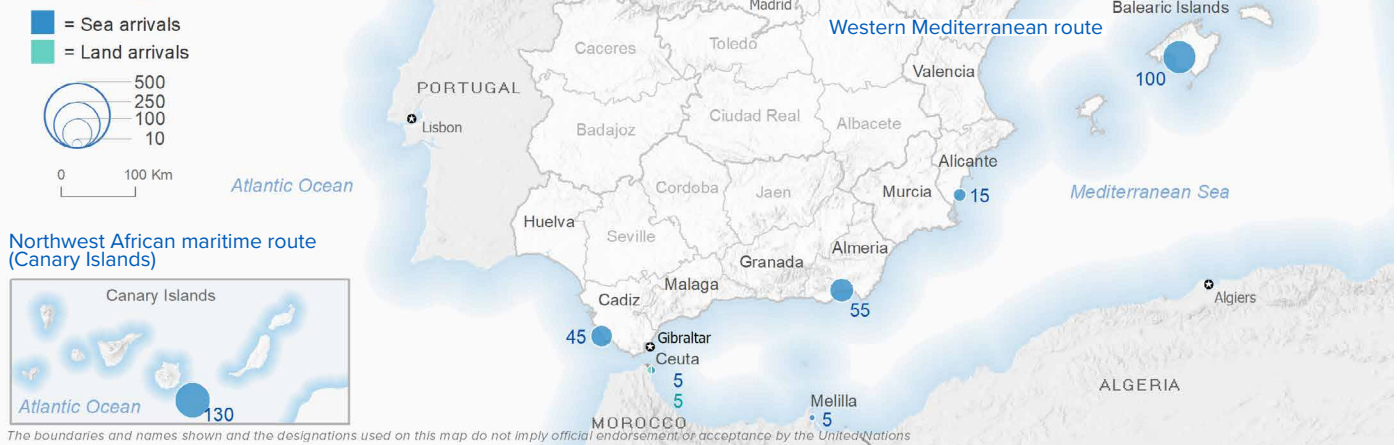

SPAIN Weekly snapshot - Week 45 (7 - 13 Nov 2022)

The charts below are based on figures from the Ministry of Interior and UNHCR estimates. All figures are provisional and subject to change

Refugees & migrants: sea and land arrivals in week 45¹

Arrivals in Spain

Western Mediterranean

Northwest African maritime (Canary Islands)

Arrivals in Spain during the last five weeks¹

Arrivals in Spain by route during the last six months²

Arrivals in Spain per month²