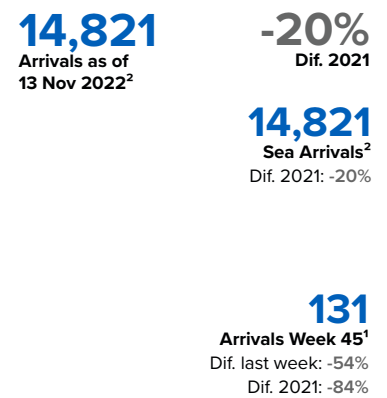

SPAIN Weekly snapshot - Week 45 (7 - 13 Nov 2022)

The charts below are based on figures from the Ministry of Interior and UNHCR estimates. All figures are provisional and subject to change

Refugees & migrants: sea and land arrivals in week 45¹

Arrivals in Spain

Western Mediterranean

Northwest African maritime (Canary Islands)

Arrivals in Spain during the last five weeks¹

Arrivals in Spain by route during the last six months²

Arrivals in Spain per month²