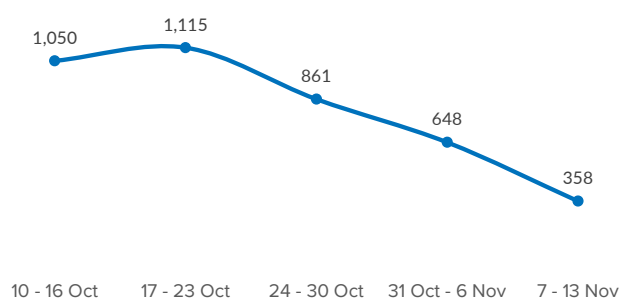

SPAIN Weekly snapshot - Week 45 (7 - 13 Nov 2022)

The charts below are based on figures from the Ministry of Interior and UNHCR estimates. All figures are provisional and subject to change

Refugees & migrants: sea and land arrivals in week 45¹

Arrivals in Spain

Western Mediterranean

Northwest African maritime (Canary Islands)

Arrivals in Spain during the last five weeks¹

Arrivals in Spain by route during the last six months²

Arrivals in Spain per month²