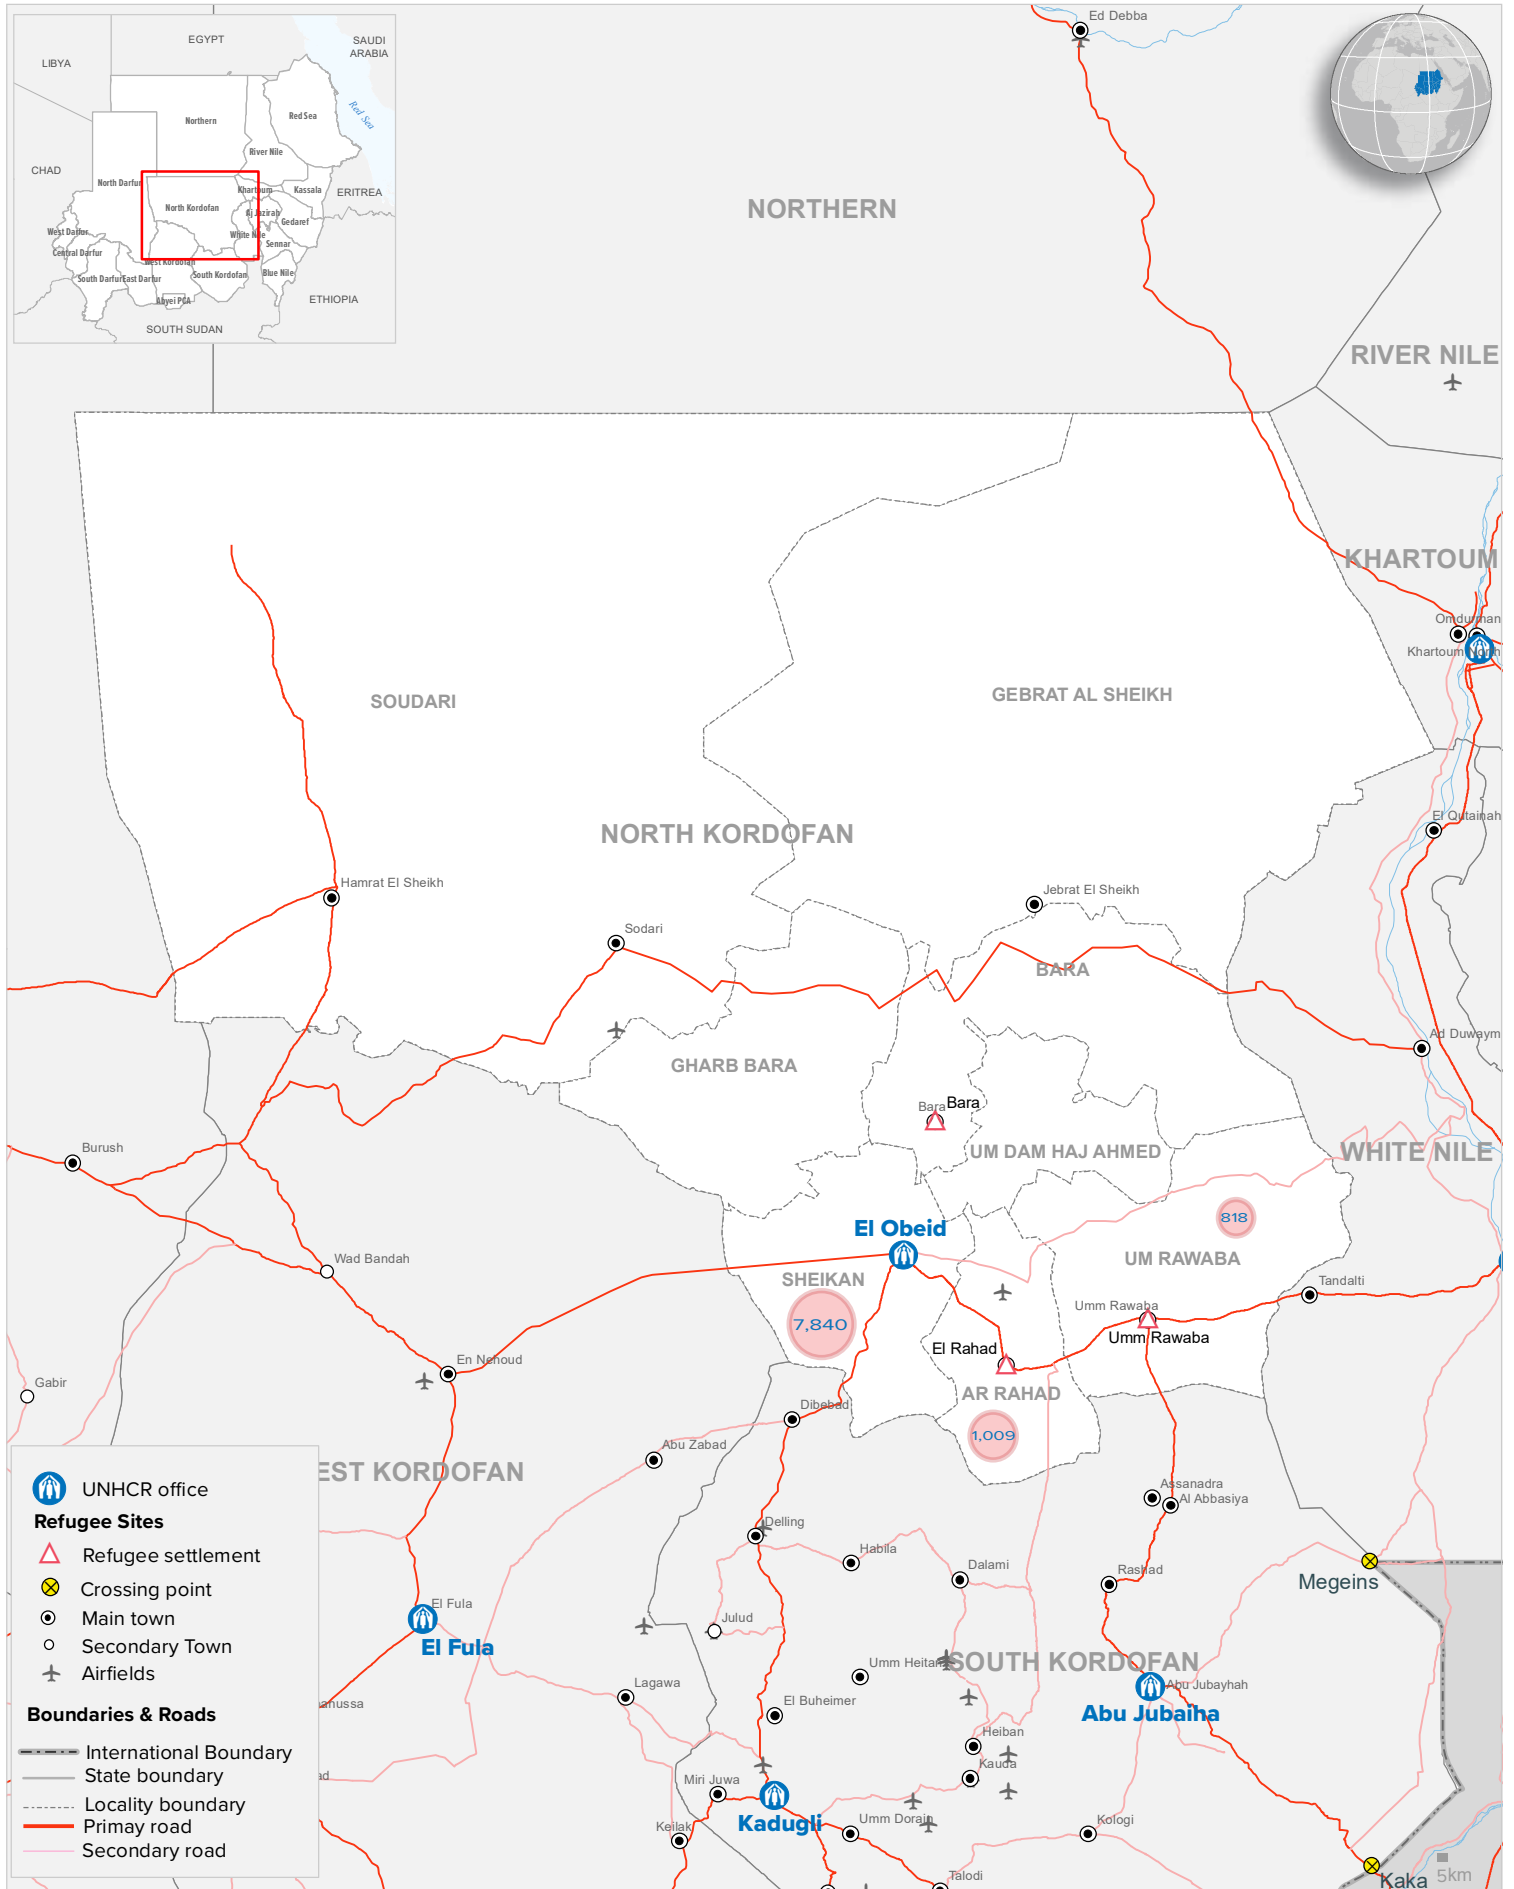

# SUDAN: North Kordofan State

## UNHCR Presence and Refugees Location Map

As of 31 October 2022

The depiction and use of boundaries, geographic names and related data shown on maps and included in lists, tables, documents, and databases are not warranted to be error free nor do they necessarily imply official endorsement or acceptance by the United Nations. Final status of the Abyei area is not yet determined.