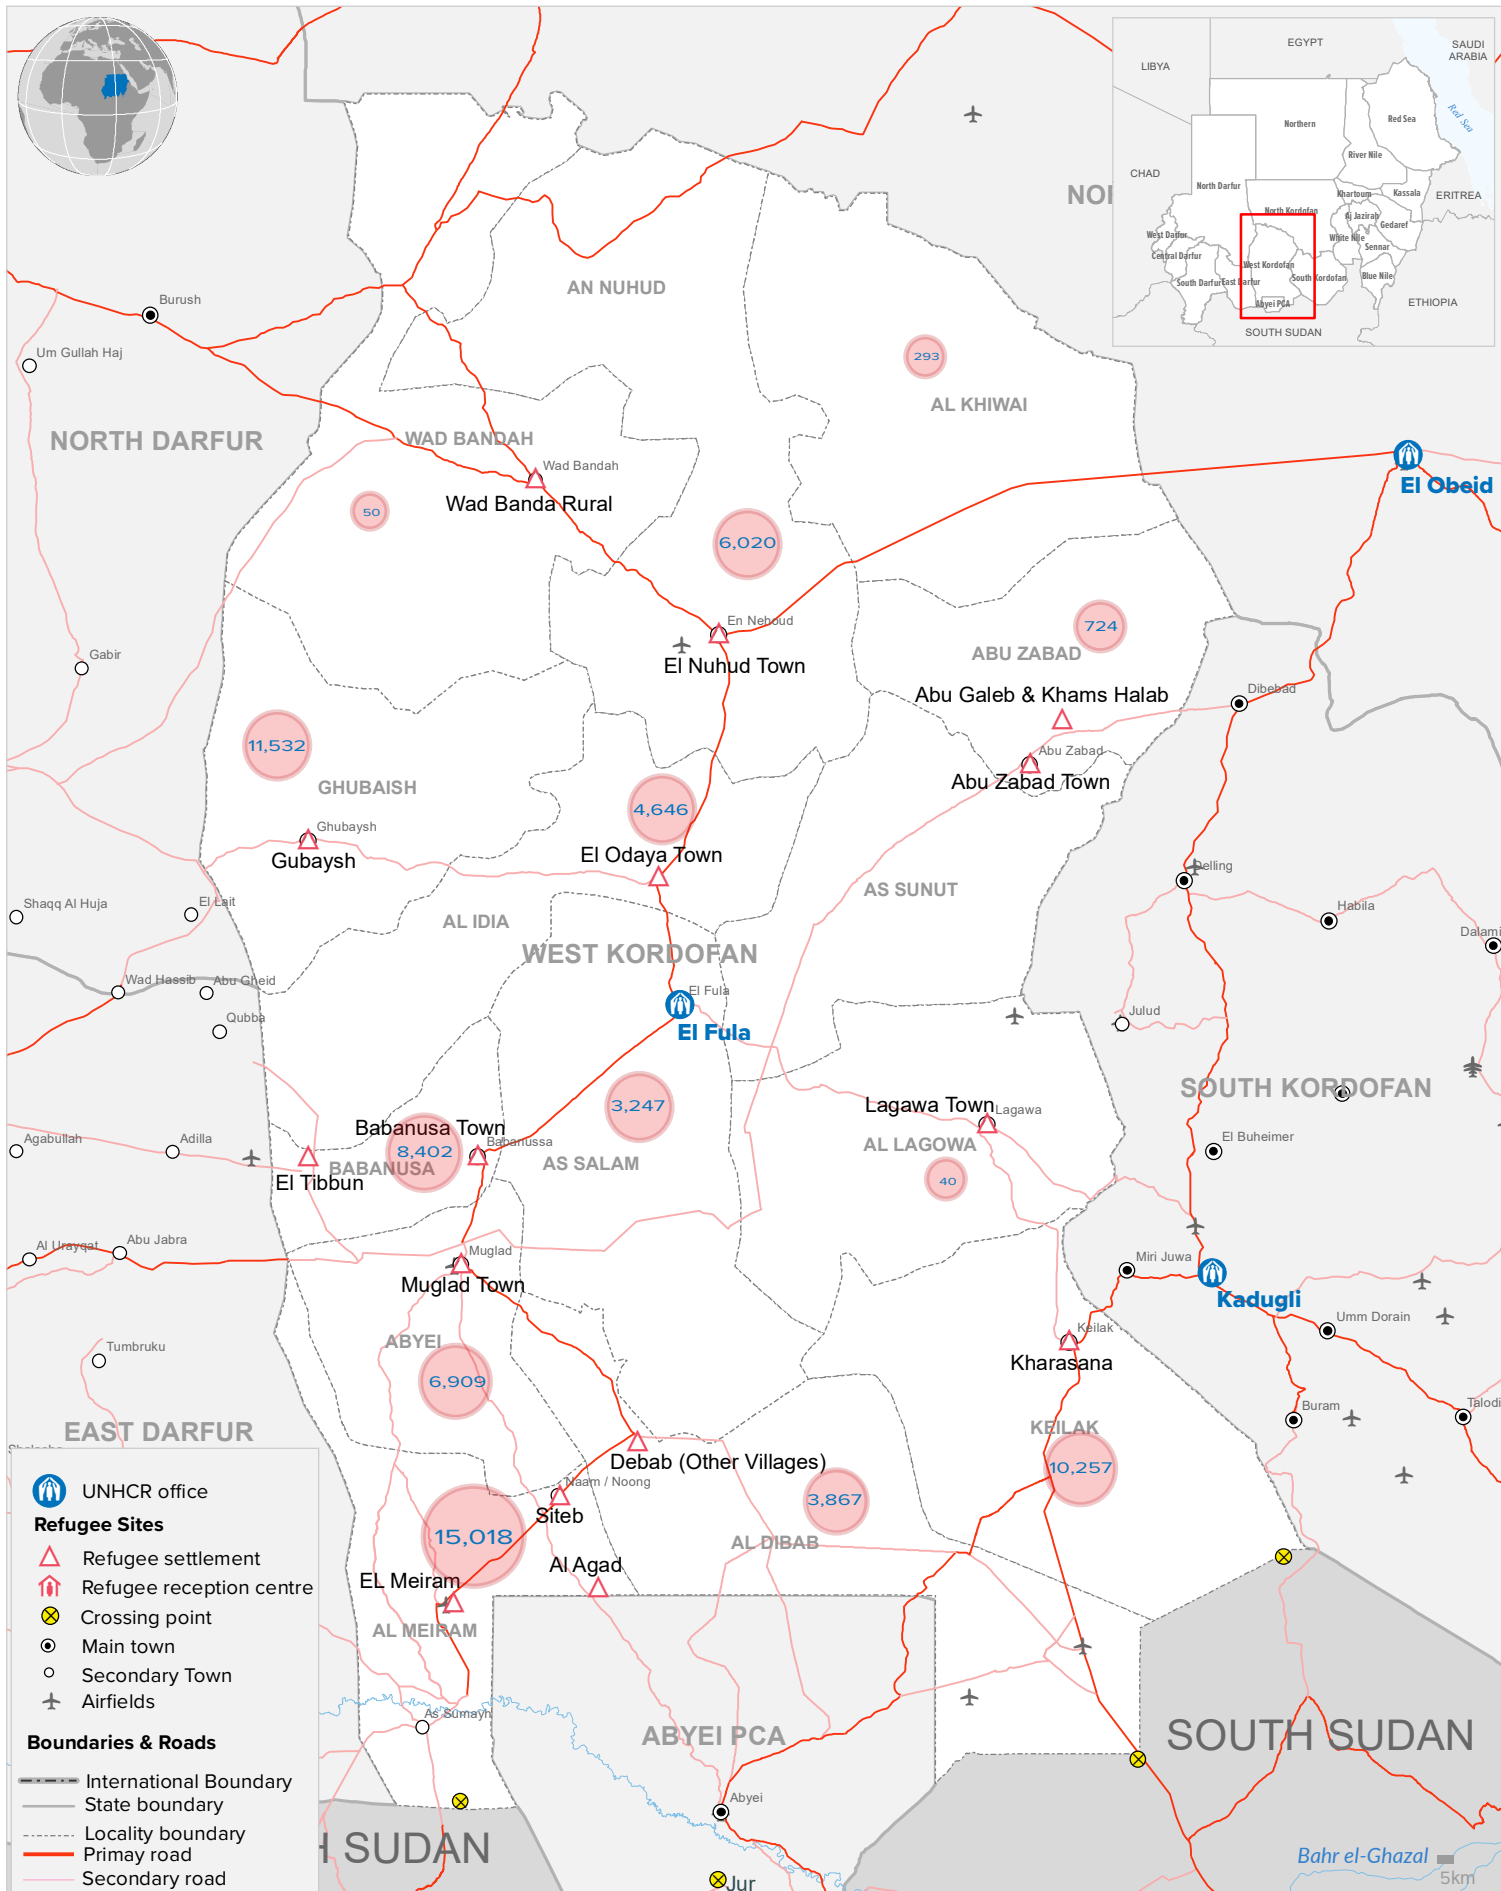

# SUDAN: West Kordofan State

## UNHCR Presence and Refugees Location Map

As of 31 October 2022

The depiction and use of boundaries, geographic names and related data shown on maps and included in lists, tables, documents, and databases are not warranted to be error free nor do they necessarily imply official endorsement or acceptance by the United Nations. Final status of the Abyei area is not yet determined.