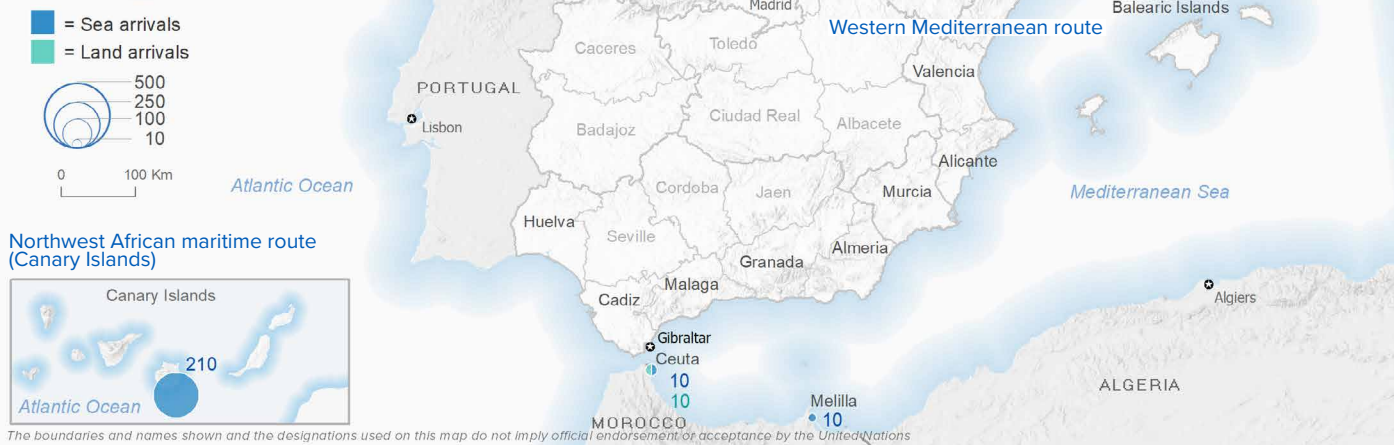

# SPAIN Weekly snapshot - Week 47 (21 - 27 Nov 2022)

The charts below are based on figures from the Ministry of Interior and UNHCR estimates. All figures are provisional and subject to change

## Refugees & migrants: sea and land arrivals in week 47<sup>1</sup>

### Western Mediterranean

### Northwest African maritime (Canary Islands)