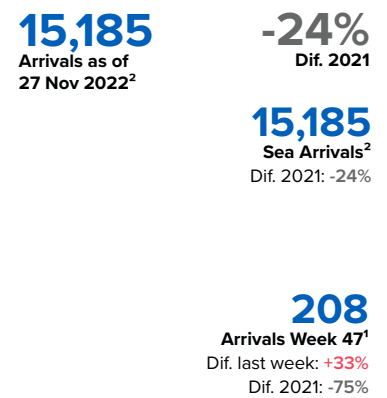

Northwest African maritime (Canary Islands)