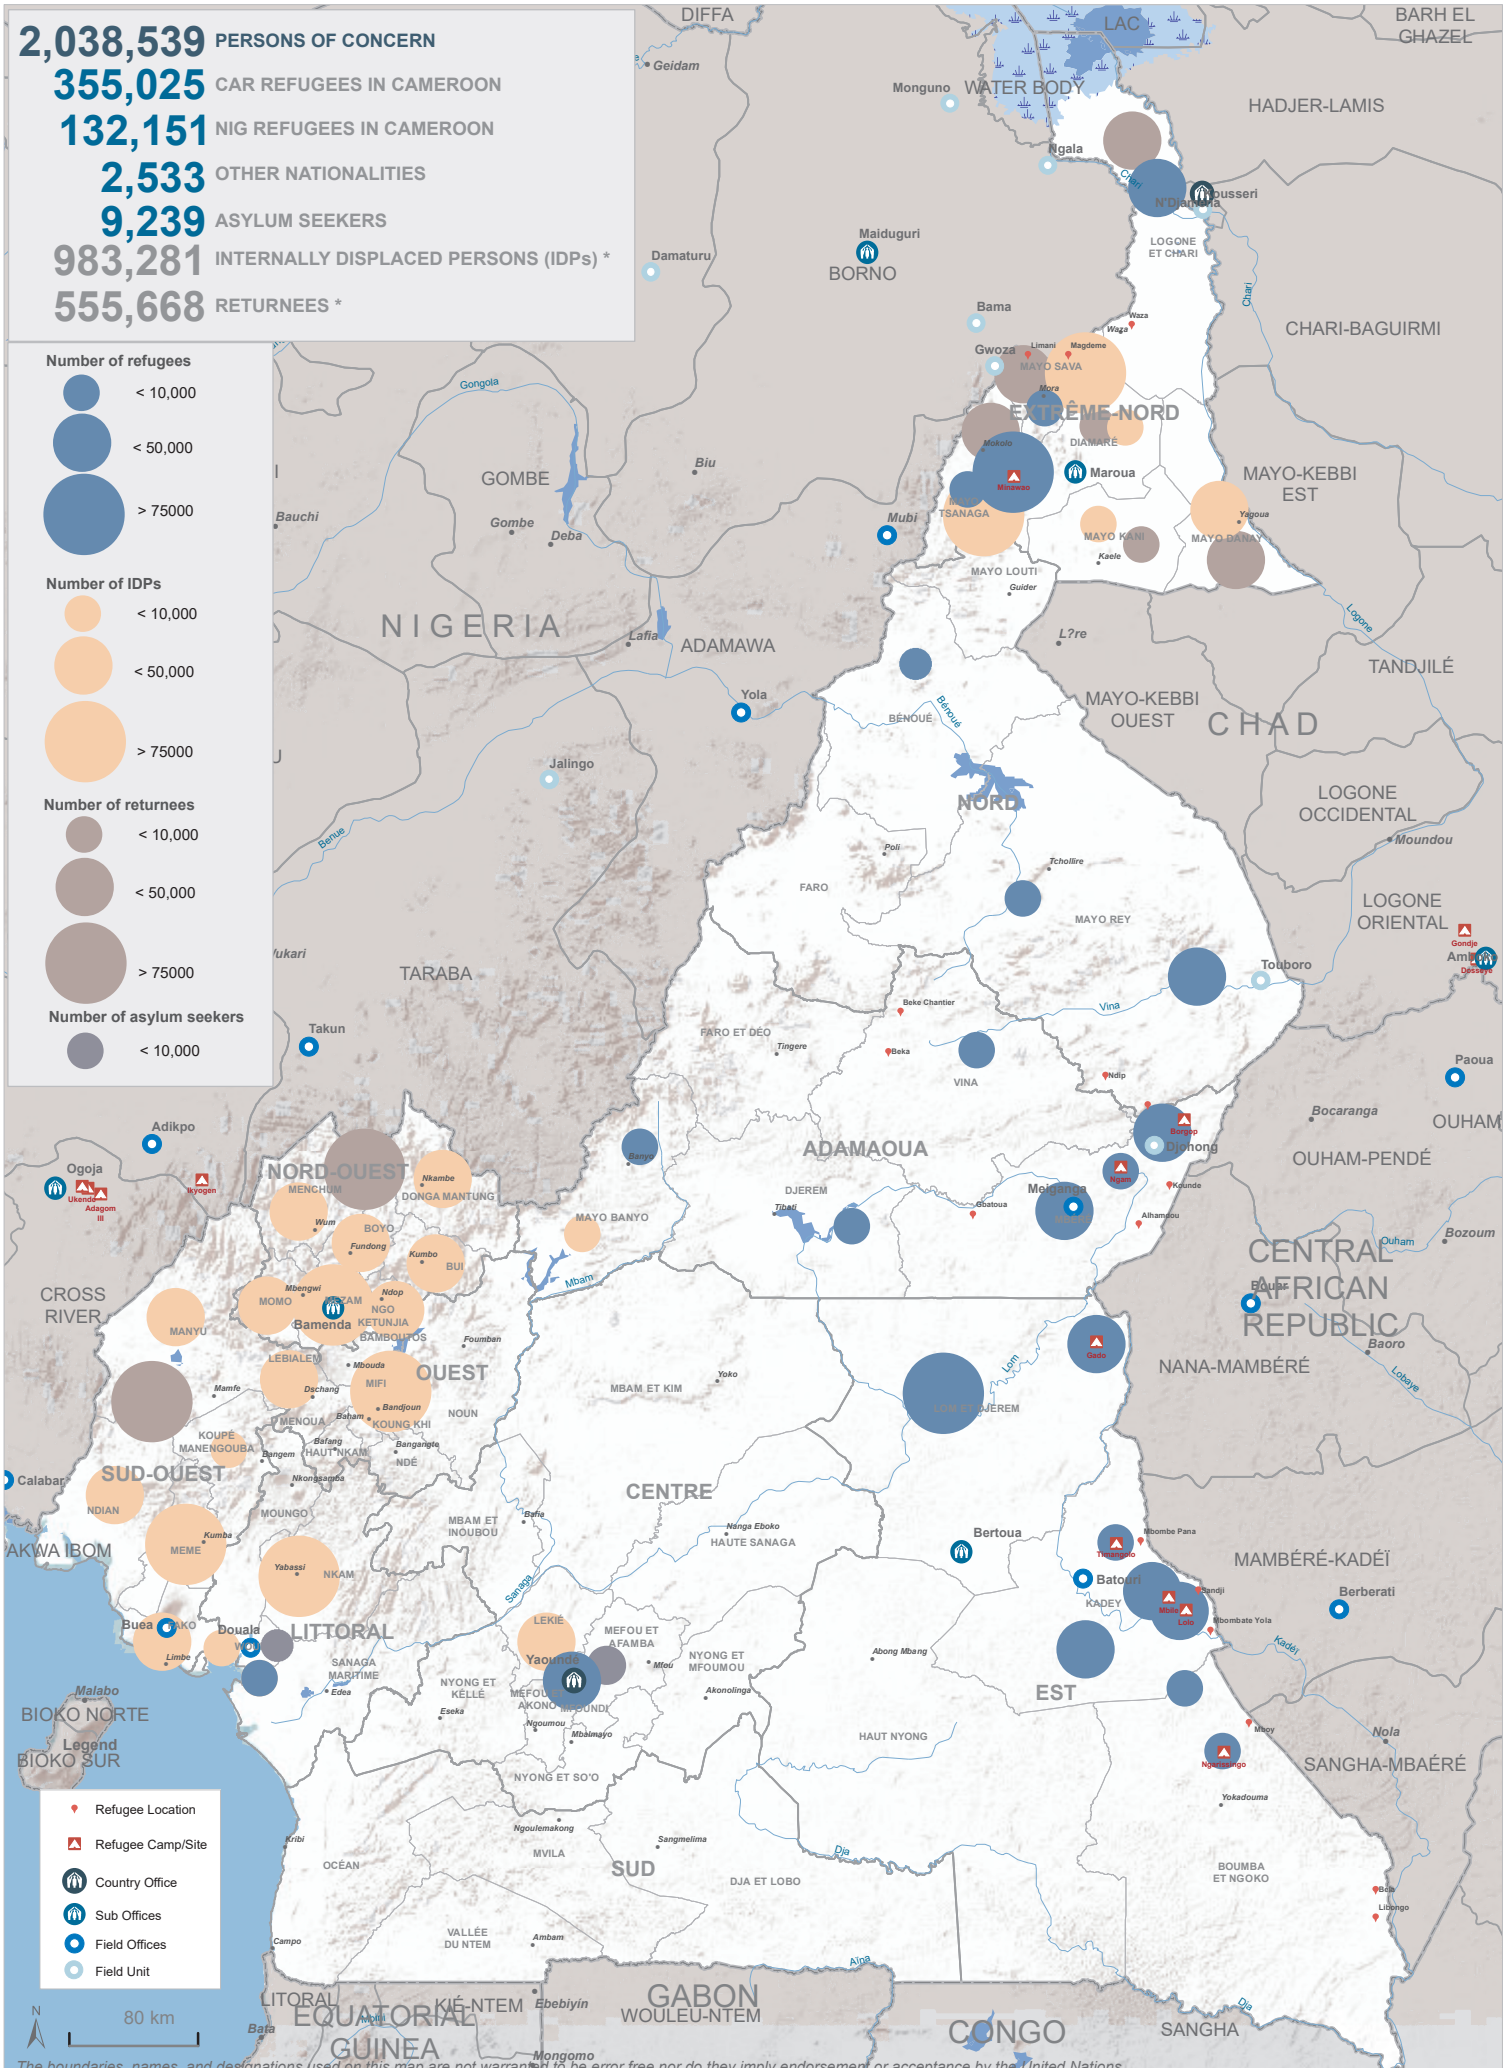

2,038,539 PERSONS OF CONCERN
355,025 CAR REFUGEES IN CAMEROON
132,151 NIG REFUGEES IN CAMEROON
2,533 OTHER NATIONALITIES
9,239 ASYLUM SEEKERS
983,281 INTERNALLY DISPLACED PERSONS (IDPs) *
555,668 RETURNEES *

The boundaries, names, and designations used on this map are not warranted to be error free nor do they imply endorsement or acceptance by the United Nations.

* Returnees & IDPs Source: IOM, OCHA
 Refugees & Asylum Seekers Source: UNHCR - December 2021