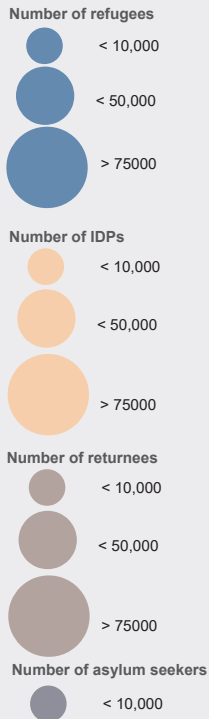

2,038,539 PERSONS OF CONCERN
355,025 CAR REFUGEES IN CAMEROON
132,151 NIG REFUGEES IN CAMEROON
2,533 OTHER NATIONALITIES
9,239 ASYLUM SEEKERS
983,281 INTERNALLY DISPLACED PERSONS (IDPs) *
555,668 RETURNEES *