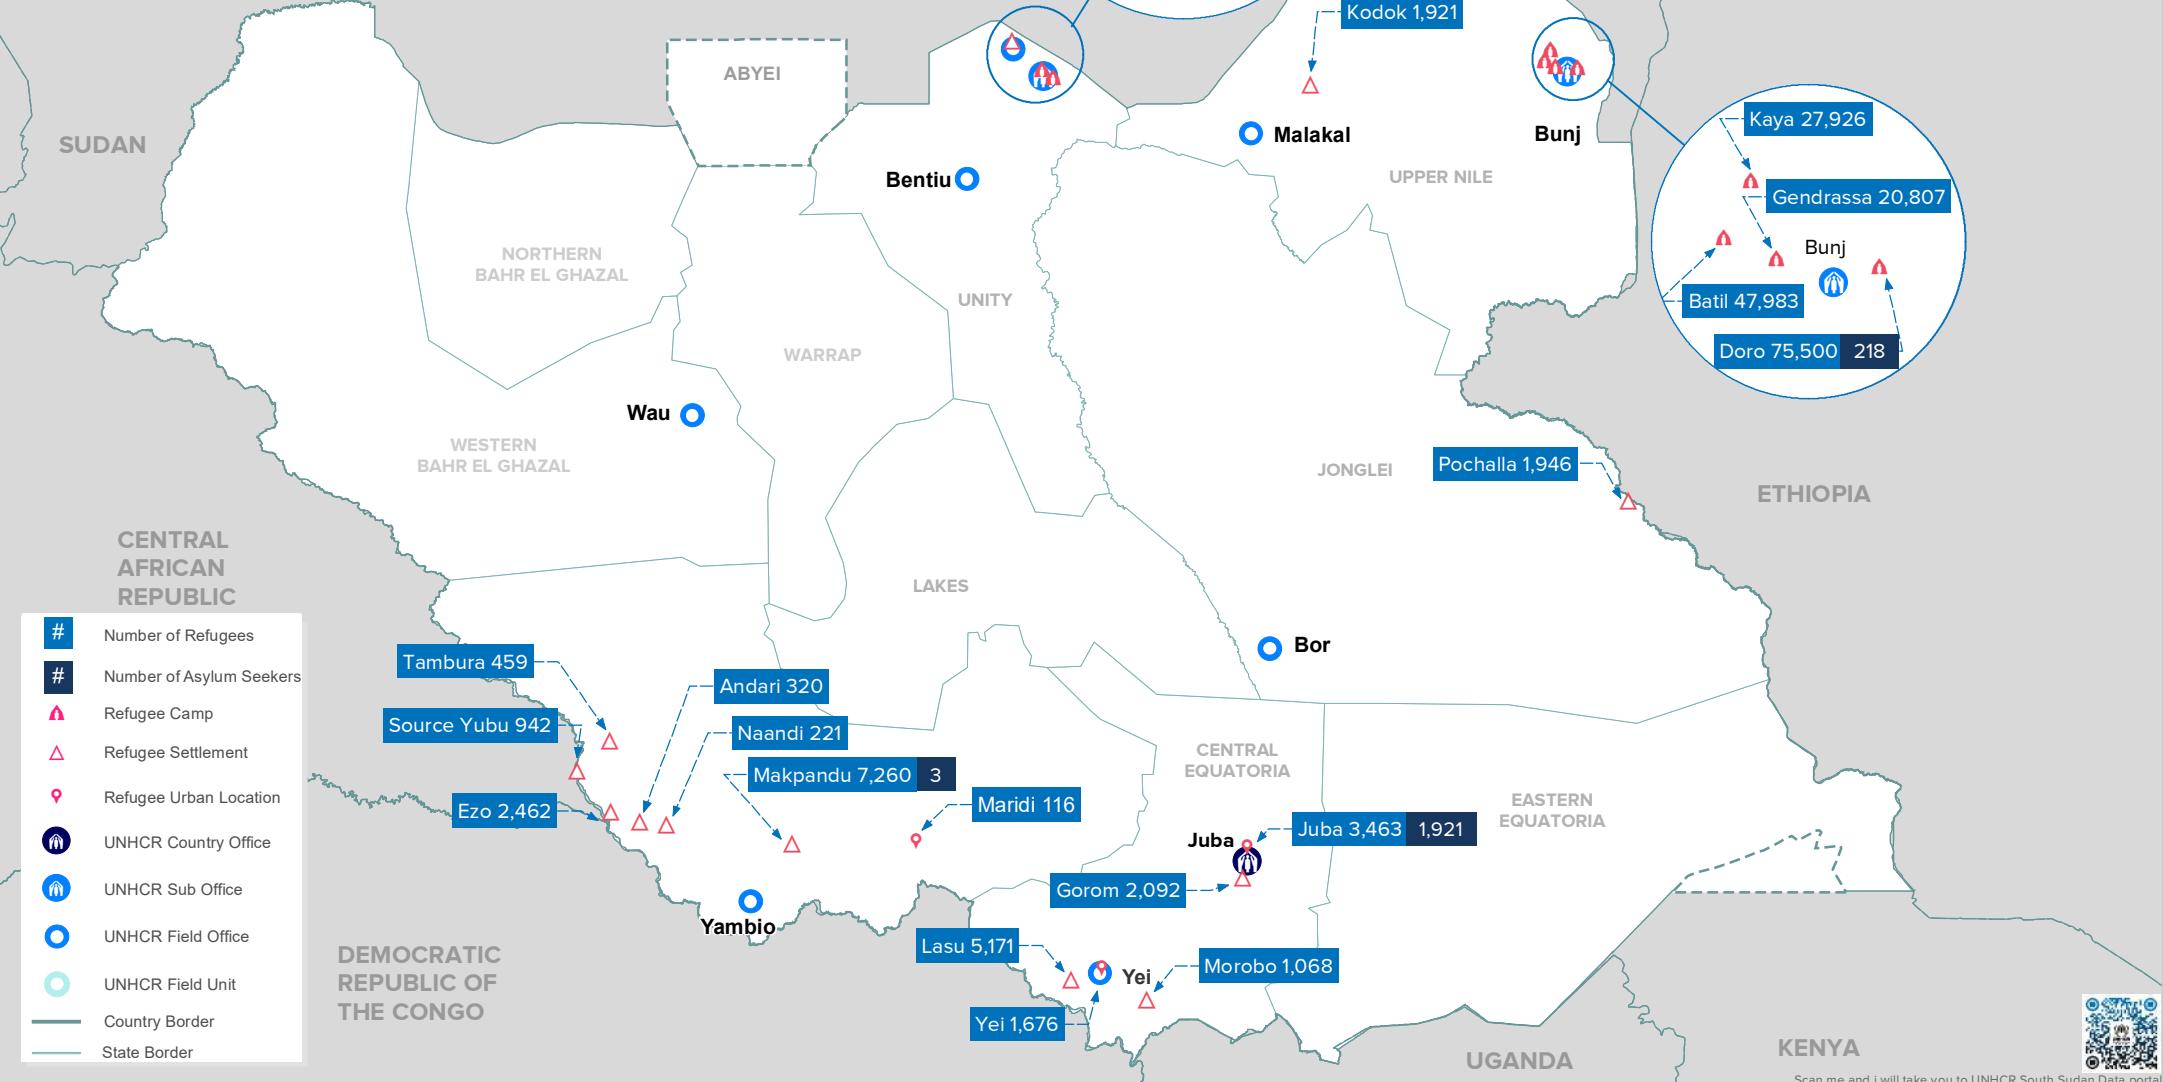

State	Total Pop.	Ref. Pop.	ASY Pop.	Ref. Pop. %
Upper Nile	174,355	174,137	218	55%
Unity	117,743	117,727	16	37%
Central Equatoria	15,391	13,470	1,921	4%
Western Equatoria	11,783	11,780	3	4%
Jonglei State	1,946	1,946	0	1%
Total	321,218	319,060	2,158	100%

- # Number of Refugees
- # Number of Asylum Seekers
- ▲ Refugee Camp
- △ Refugee Settlement
- 📍 Refugee Urban Location
- 🏠 UNHCR Country Office
- 🏠 UNHCR Sub Office
- 🏠 UNHCR Field Office
- 🏠 UNHCR Field Unit
- Country Border
- State Border