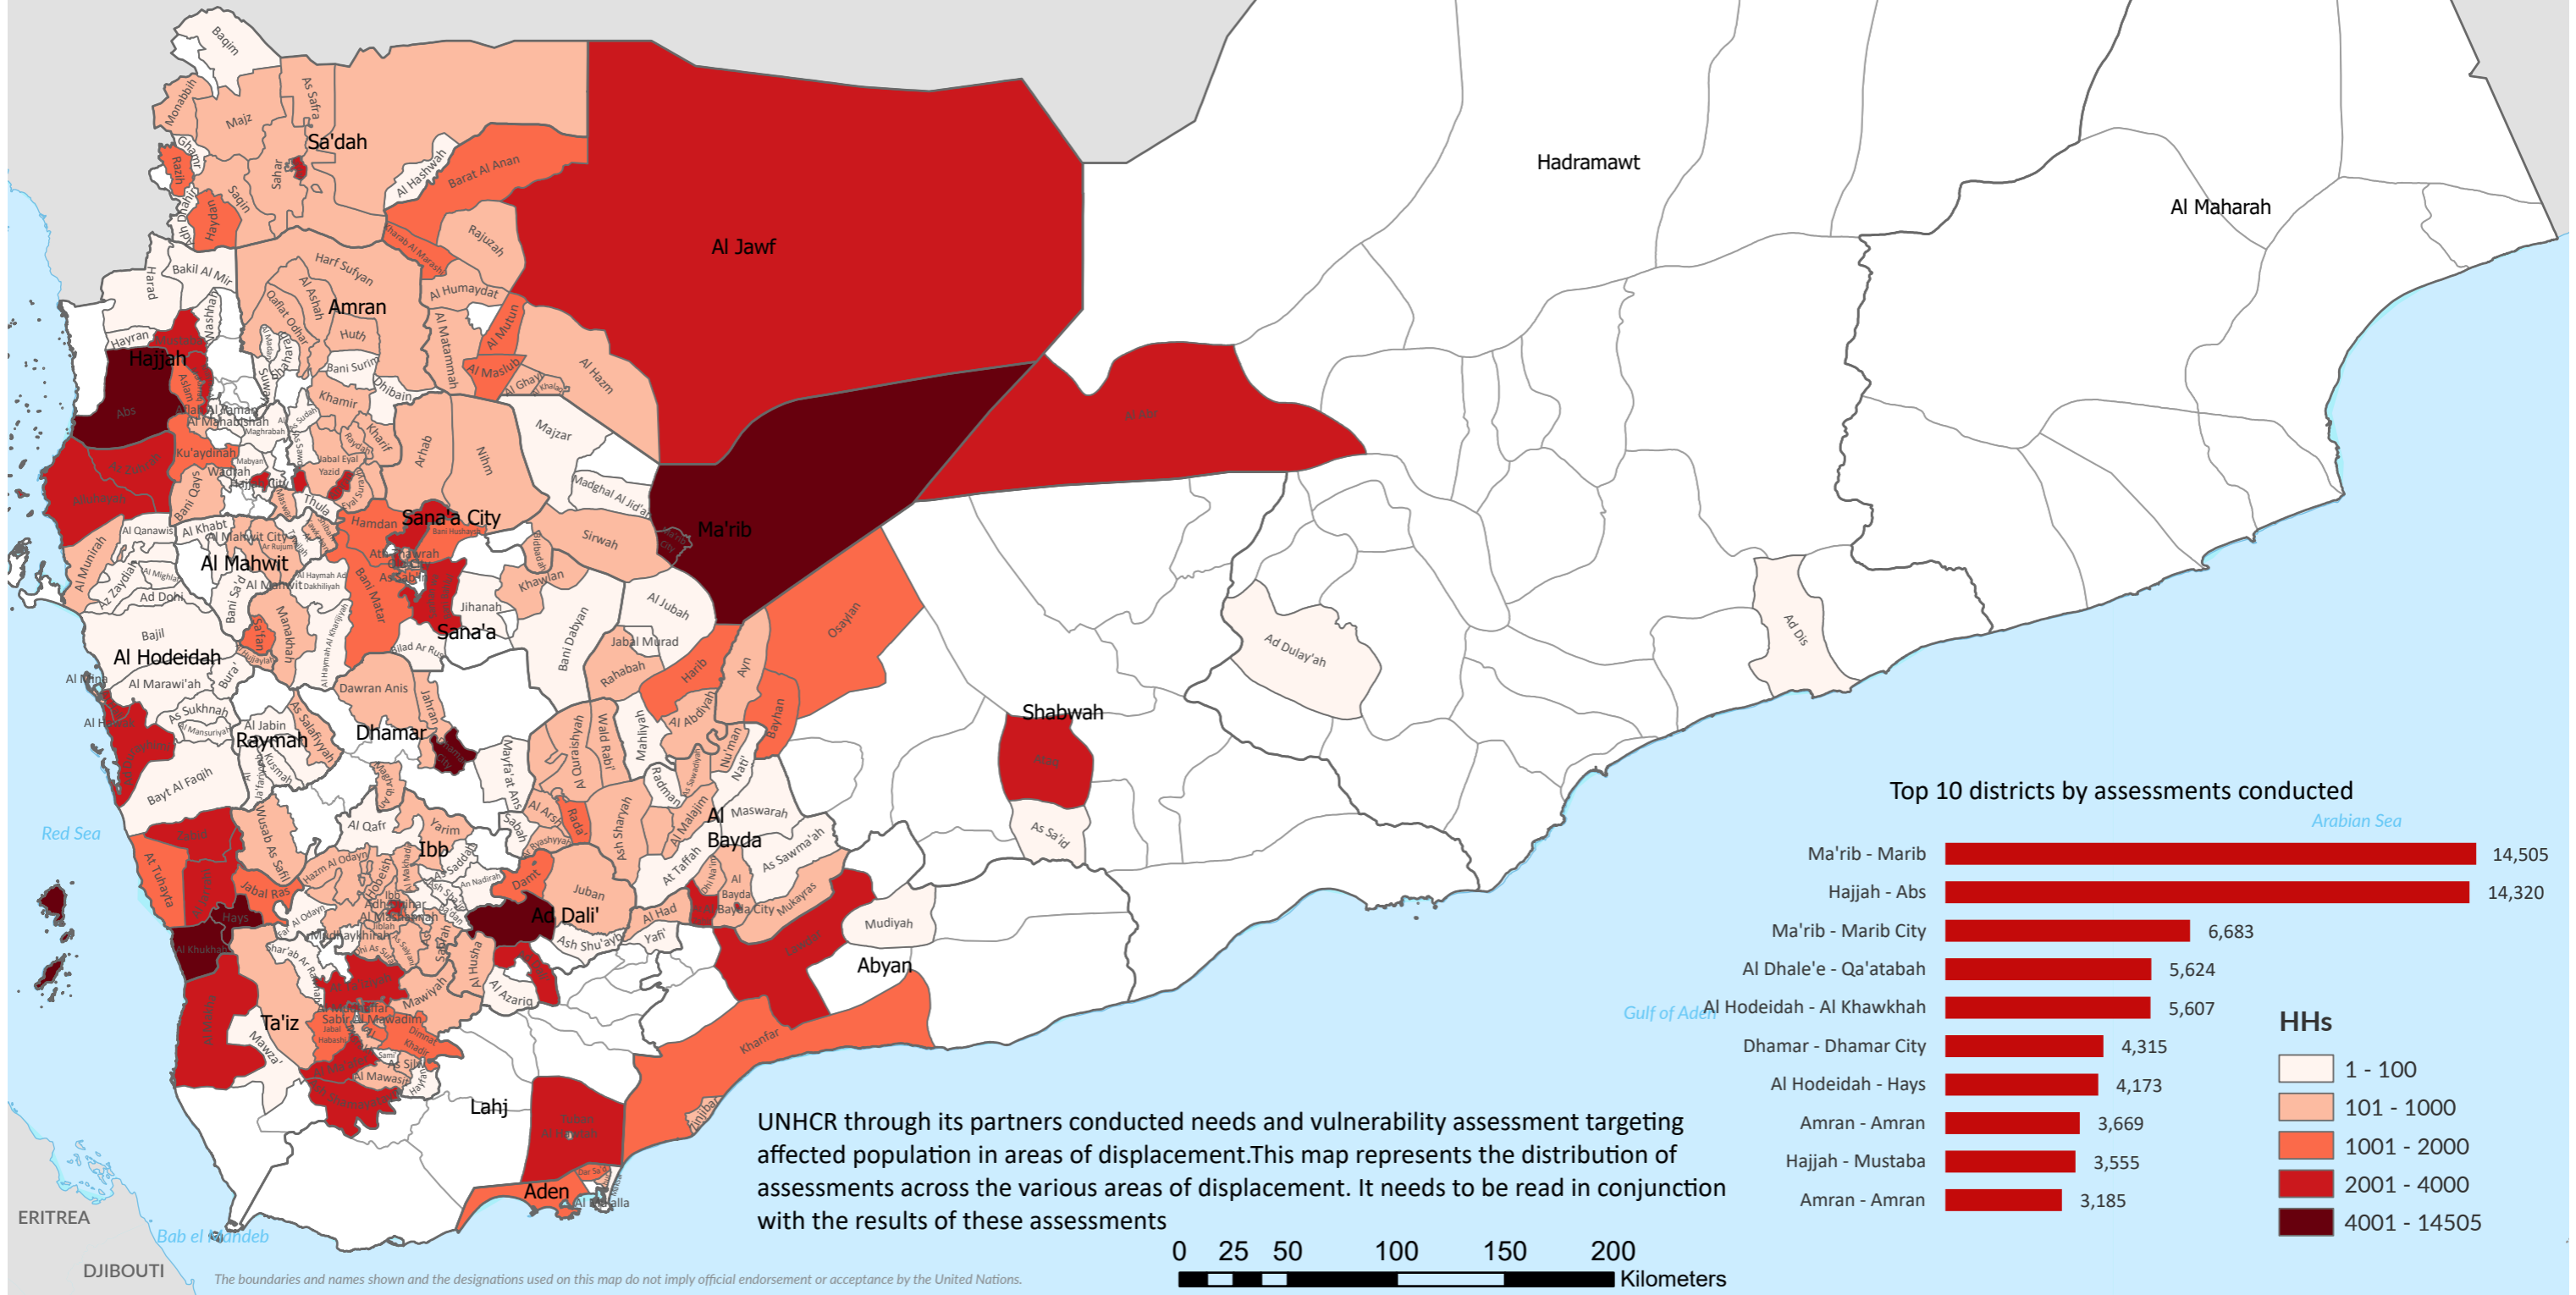

UNHCR conducted 216,152 assessments between January and end of November 2022.

The assessments covered 20 out of 22 governorates and 227 districts out of the 333 districts in the country.

Around 25% of the assessments were done in 7 districts: Marib, Abs, Marib City, Qa'atabah, Al Khawkhah, Dhamar City, Hays.

The boundaries and names shown and the designations used on this map do not imply official endorsement or acceptance by the United Nations.