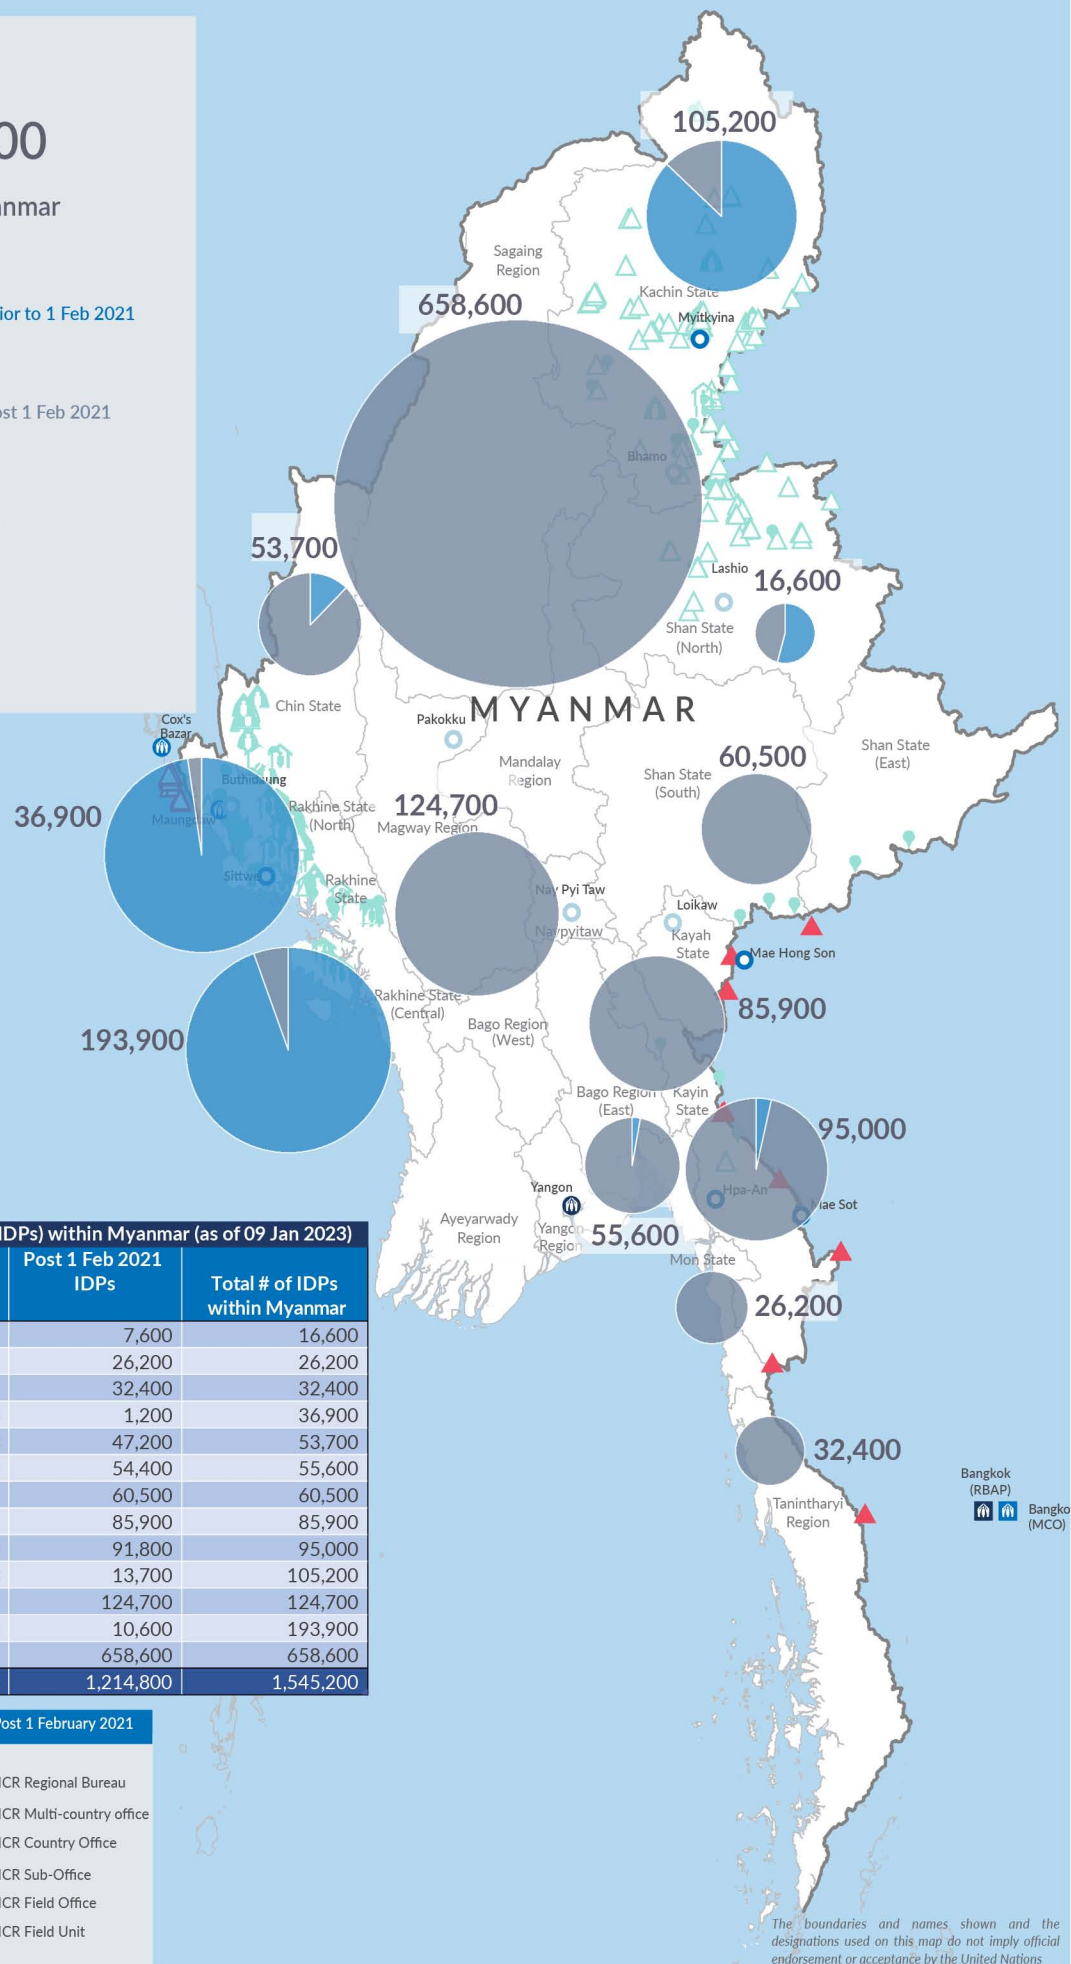

Key figures

Estimated # of IDPs → 1,214,800
 Estimated # of displaced to neighbouring countries → 50,000

Source : UN in Myanmar

Estimated displacement figures by Month

*53,700 persons are displaced by armed conflict in neighbouring Kayah State while 6,800 persons are displaced by inter-EAO conflict between SSPP and RCSS

The boundaries and names shown on this map do not imply official endorsement or acceptance by the United Nations

Key figures

1,545,200

Estimated total IDPs within Myanmar

330,400
 Estimated # of IDPs displaced prior to 1 Feb 2021
 (As of 30 June, 2022)

1,214,800
 Estimated # of IDPs displaced post 1 Feb 2021
 (As of 09 Jan, 2023)

 Prior to 1 Feb 2021
 Post 1 Feb 2021

Source : UN in Myanmar

Estimated total internally displaced person (IDPs) within Myanmar (as of 09 Jan 2023)

State/Region	Prior to 1 Feb 2021 IDPs	Post 1 Feb 2021 IDPs	Total # of IDPs within Myanmar
Shan State (North)	9,000	7,600	16,600
Mon State	-	26,200	26,200
Tanintharyi Region	-	32,400	32,400
Rakhine State (North)	35,700	1,200	36,900
Chin State	6,500	47,200	53,700
Bago Region (East)	1,200	54,400	55,600
Shan State (South)	-	60,500	60,500
Kayah State	-	85,900	85,900
Kayin State	3,200	91,800	95,000
Kachin State	91,500	13,700	105,200
Magway Region	-	124,700	124,700
Rakhine State (Central)	183,300	10,600	193,900
Sagaing Region	-	658,600	658,600
Grand Total	330,400	1,214,800	1,545,200