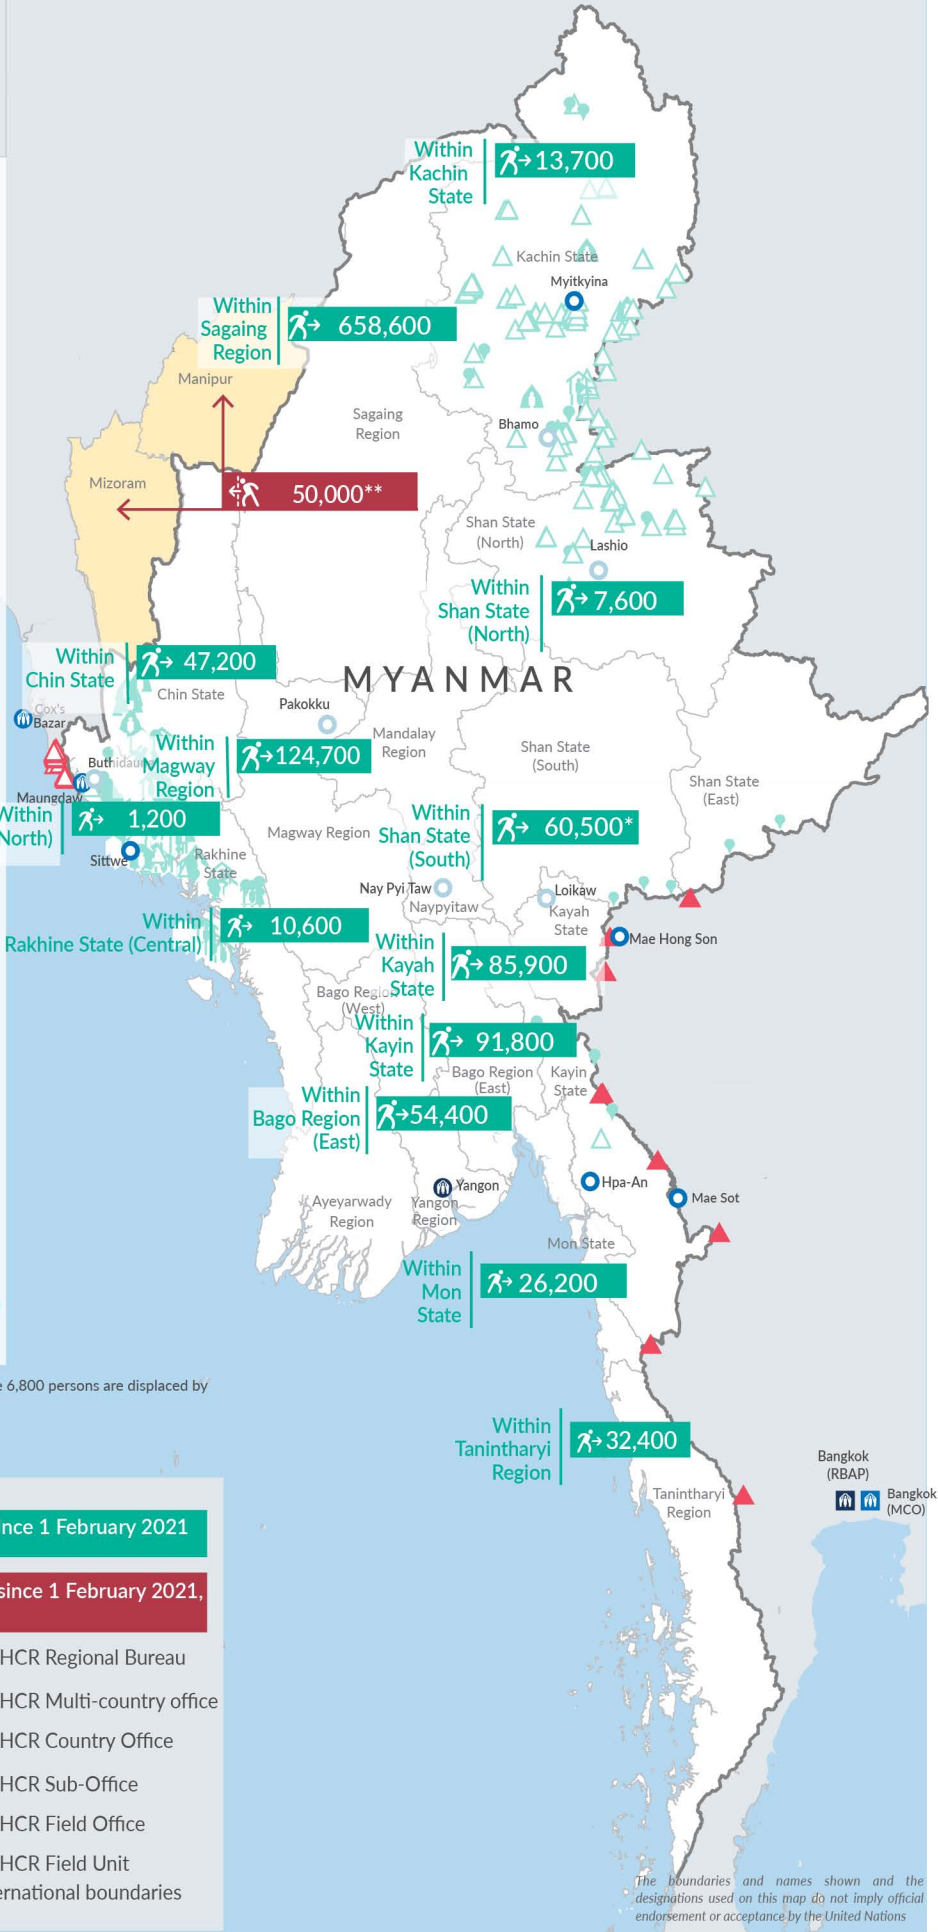

Key figures

Estimated # of IDPs → 1,214,800
 Estimated # of displaced to neighbouring countries → 50,000

Source : UN in Myanmar

Estimated displacement figures by Month

*53,700 persons are displaced by armed conflict in neighbouring Kayah State while 6,800 persons are displaced by inter-EAO conflict between SSPP and RCSS

**UN Estimates

***Range of figures was used while data collection was in progress

Estimated internal displacement within Myanmar since 1 February 2021
(rounded to the nearest hundred)

Estimated displacement to neighbouring countries since 1 February 2021, who remain displaced
(rounded to the nearest hundred)

The boundaries and names shown on this map do not imply official endorsement or acceptance by the United Nations

Key figures

1,545,200

Estimated total IDPs within Myanmar

330,400
 Estimated # of IDPs displaced prior to 1 Feb 2021
 (As of 30 June, 2022)

1,214,800
 Estimated # of IDPs displaced post 1 Feb 2021
 (As of 09 Jan, 2023)

 Prior to 1 Feb 2021
 Post 1 Feb 2021

Source : UN in Myanmar

Estimated total internally displaced person (IDPs) within Myanmar (as of 09 Jan 2023)