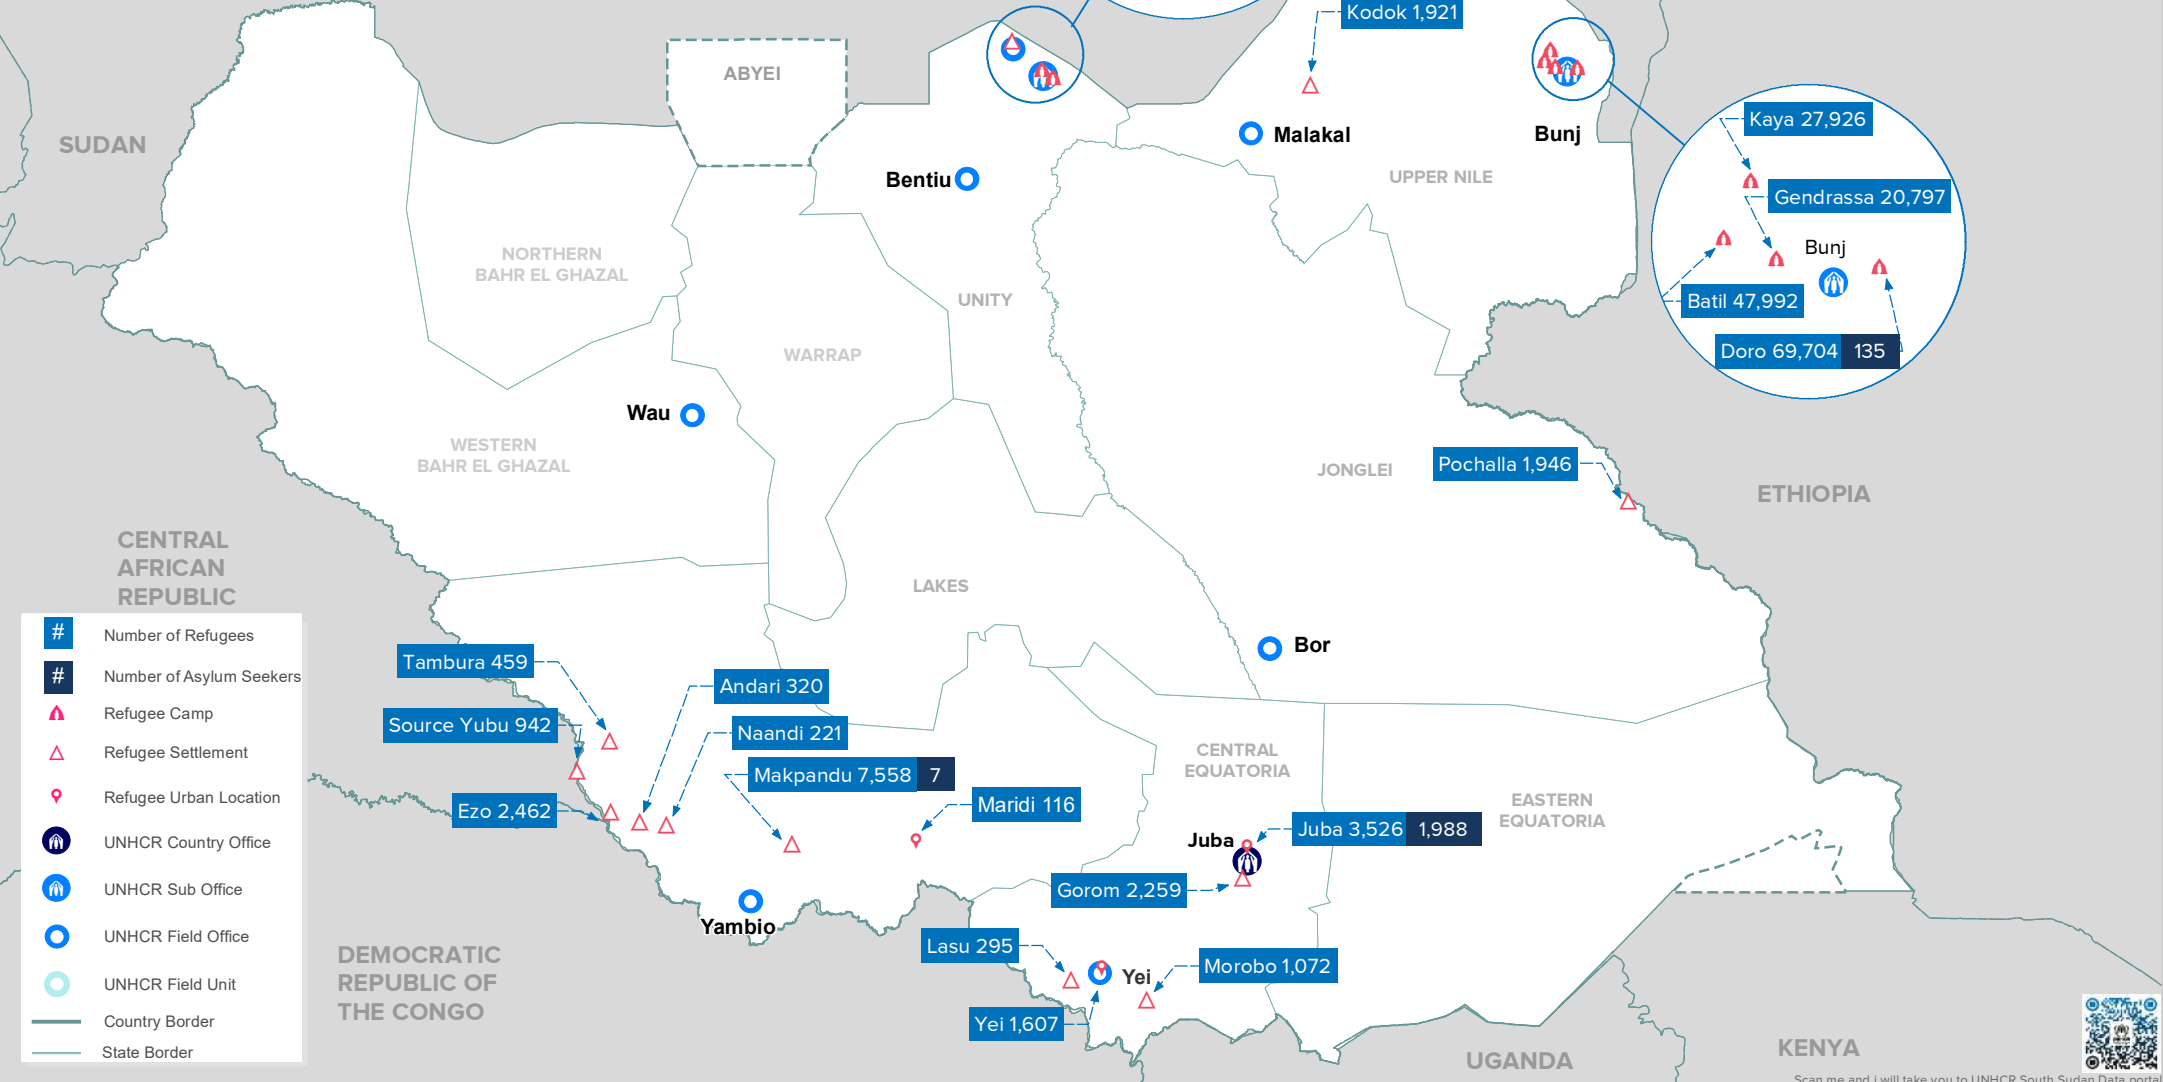

State	Total Pop.	Ref. Pop.	ASY Pop.	Ref. Pop. %
Upper Nile	168,475	168,340	135	55%
Unity	117,267	117,251	16	38%
Central Equatoria	10,747	8,759	1,988	3%
Western Equatoria	12,085	12,078	7	4%
Jonglei State	1,946	1,946	0	1%
Total	310,520	308,374	2,146	100%

Number of Refugees
Number of Asylum Seekers
 Refugee Camp
 Refugee Settlement
 Refugee Urban Location
 UNHCR Country Office
 UNHCR Sub Office
 UNHCR Field Office
 UNHCR Field Unit
 Country Border
 State Border