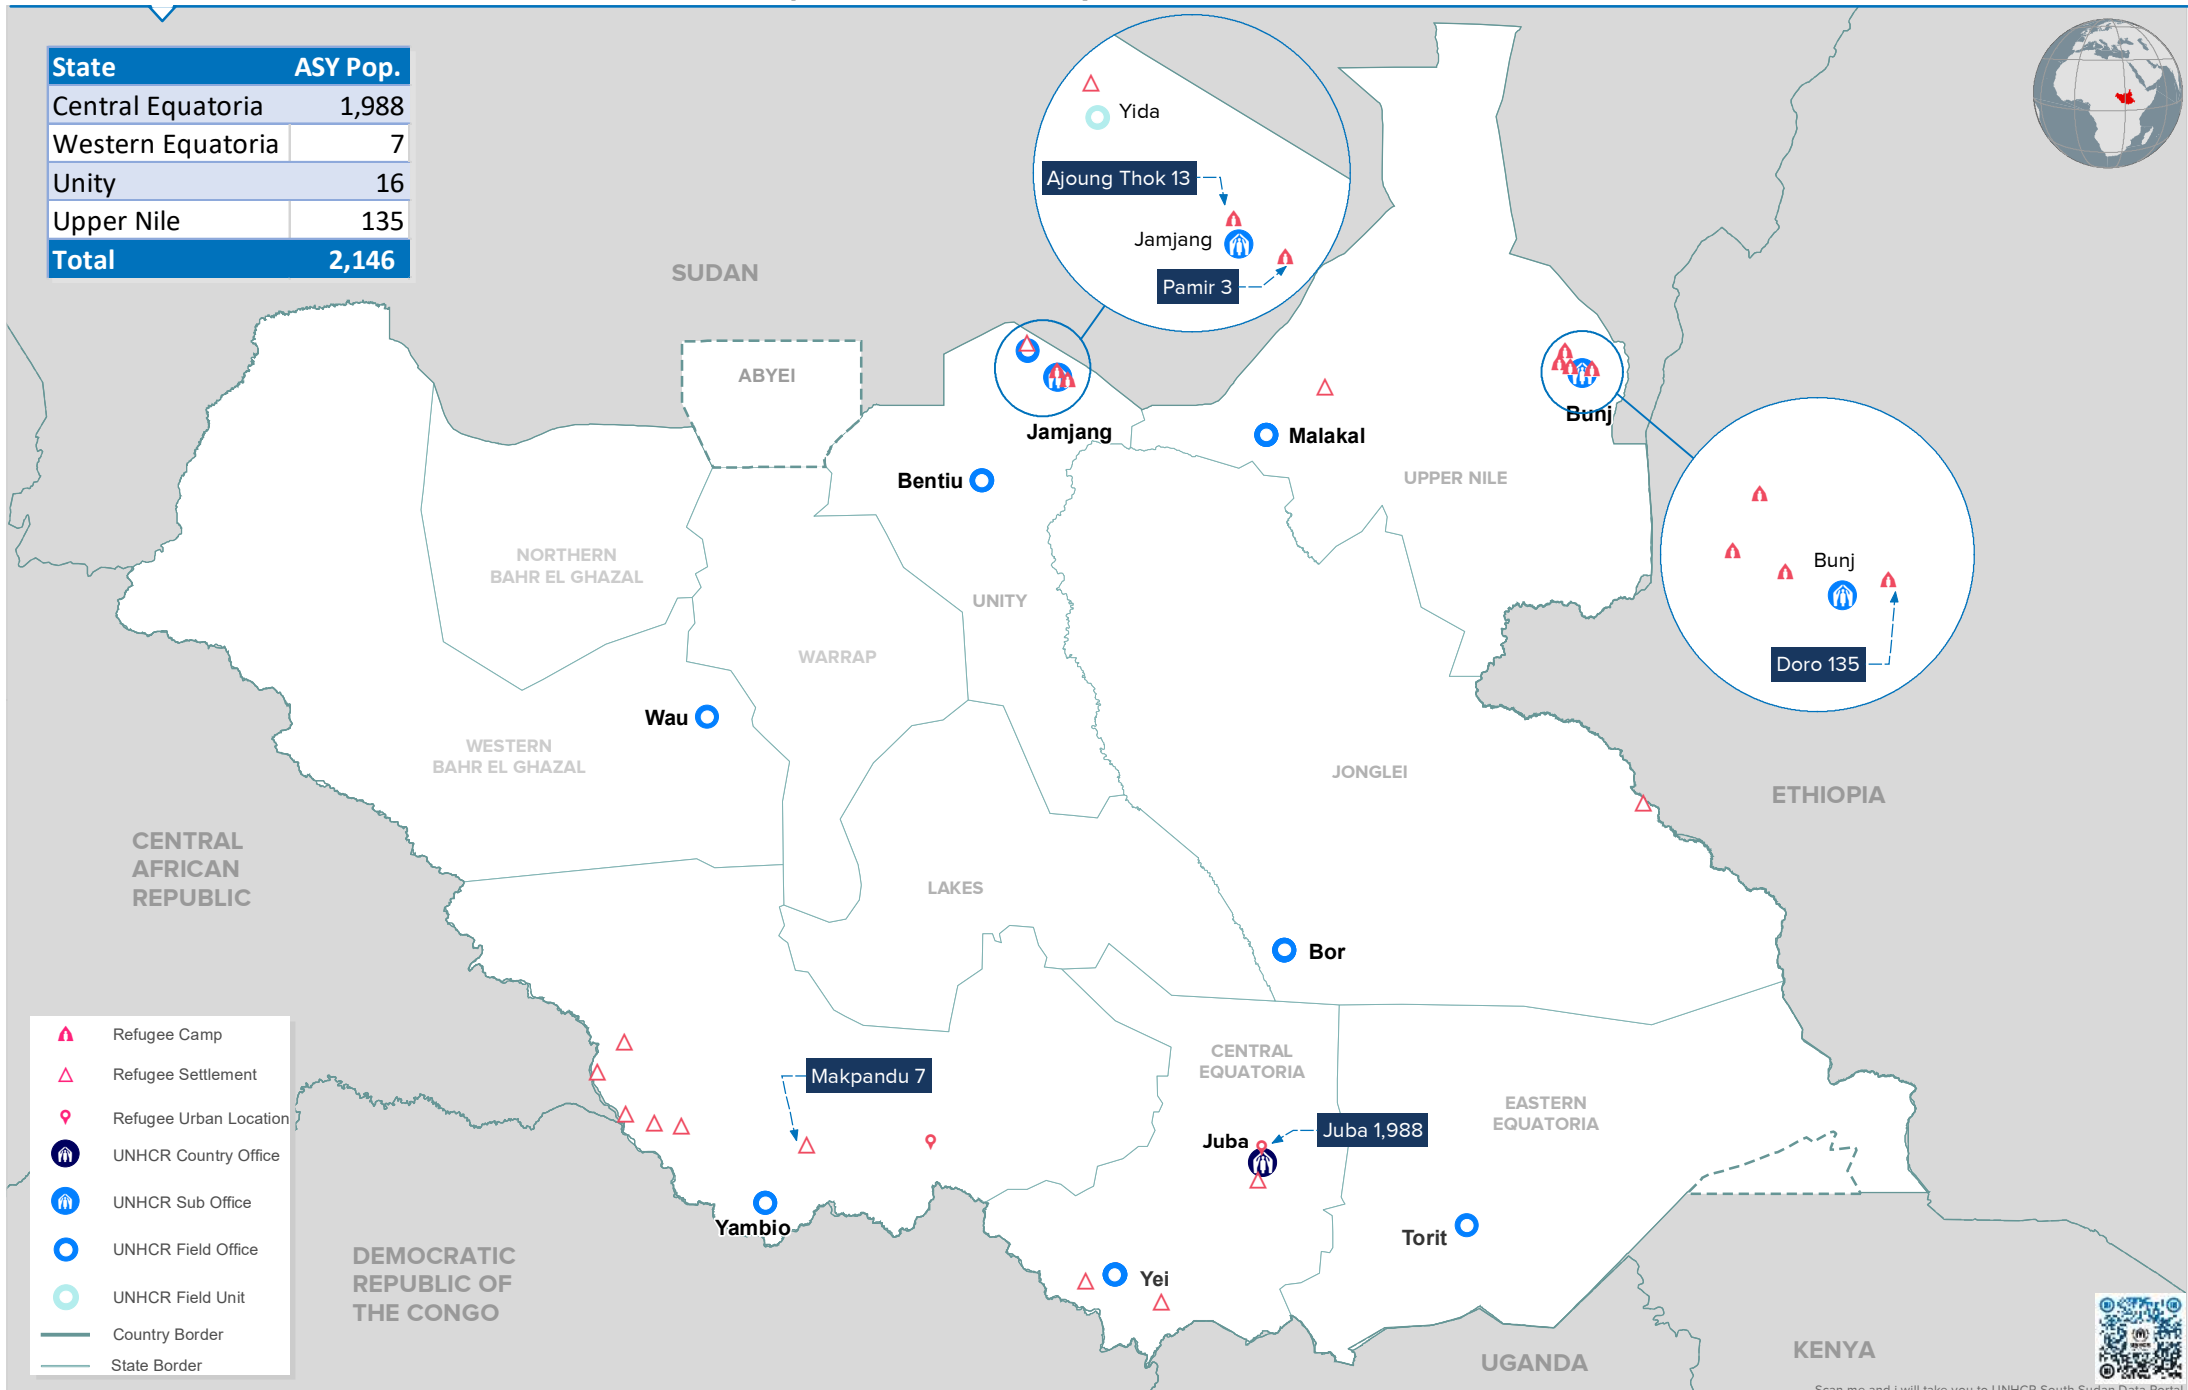

State	ASY Pop.
Central Equatoria	1,988
Western Equatoria	7
Unity	16
Upper Nile	135
<b>Total</b>	<b>2,146</b>

- Refugee Camp
- Refugee Settlement
- Refugee Urban Location
- UNHCR Country Office
- UNHCR Sub Office
- UNHCR Field Office
- UNHCR Field Unit
- Country Border
- State Border