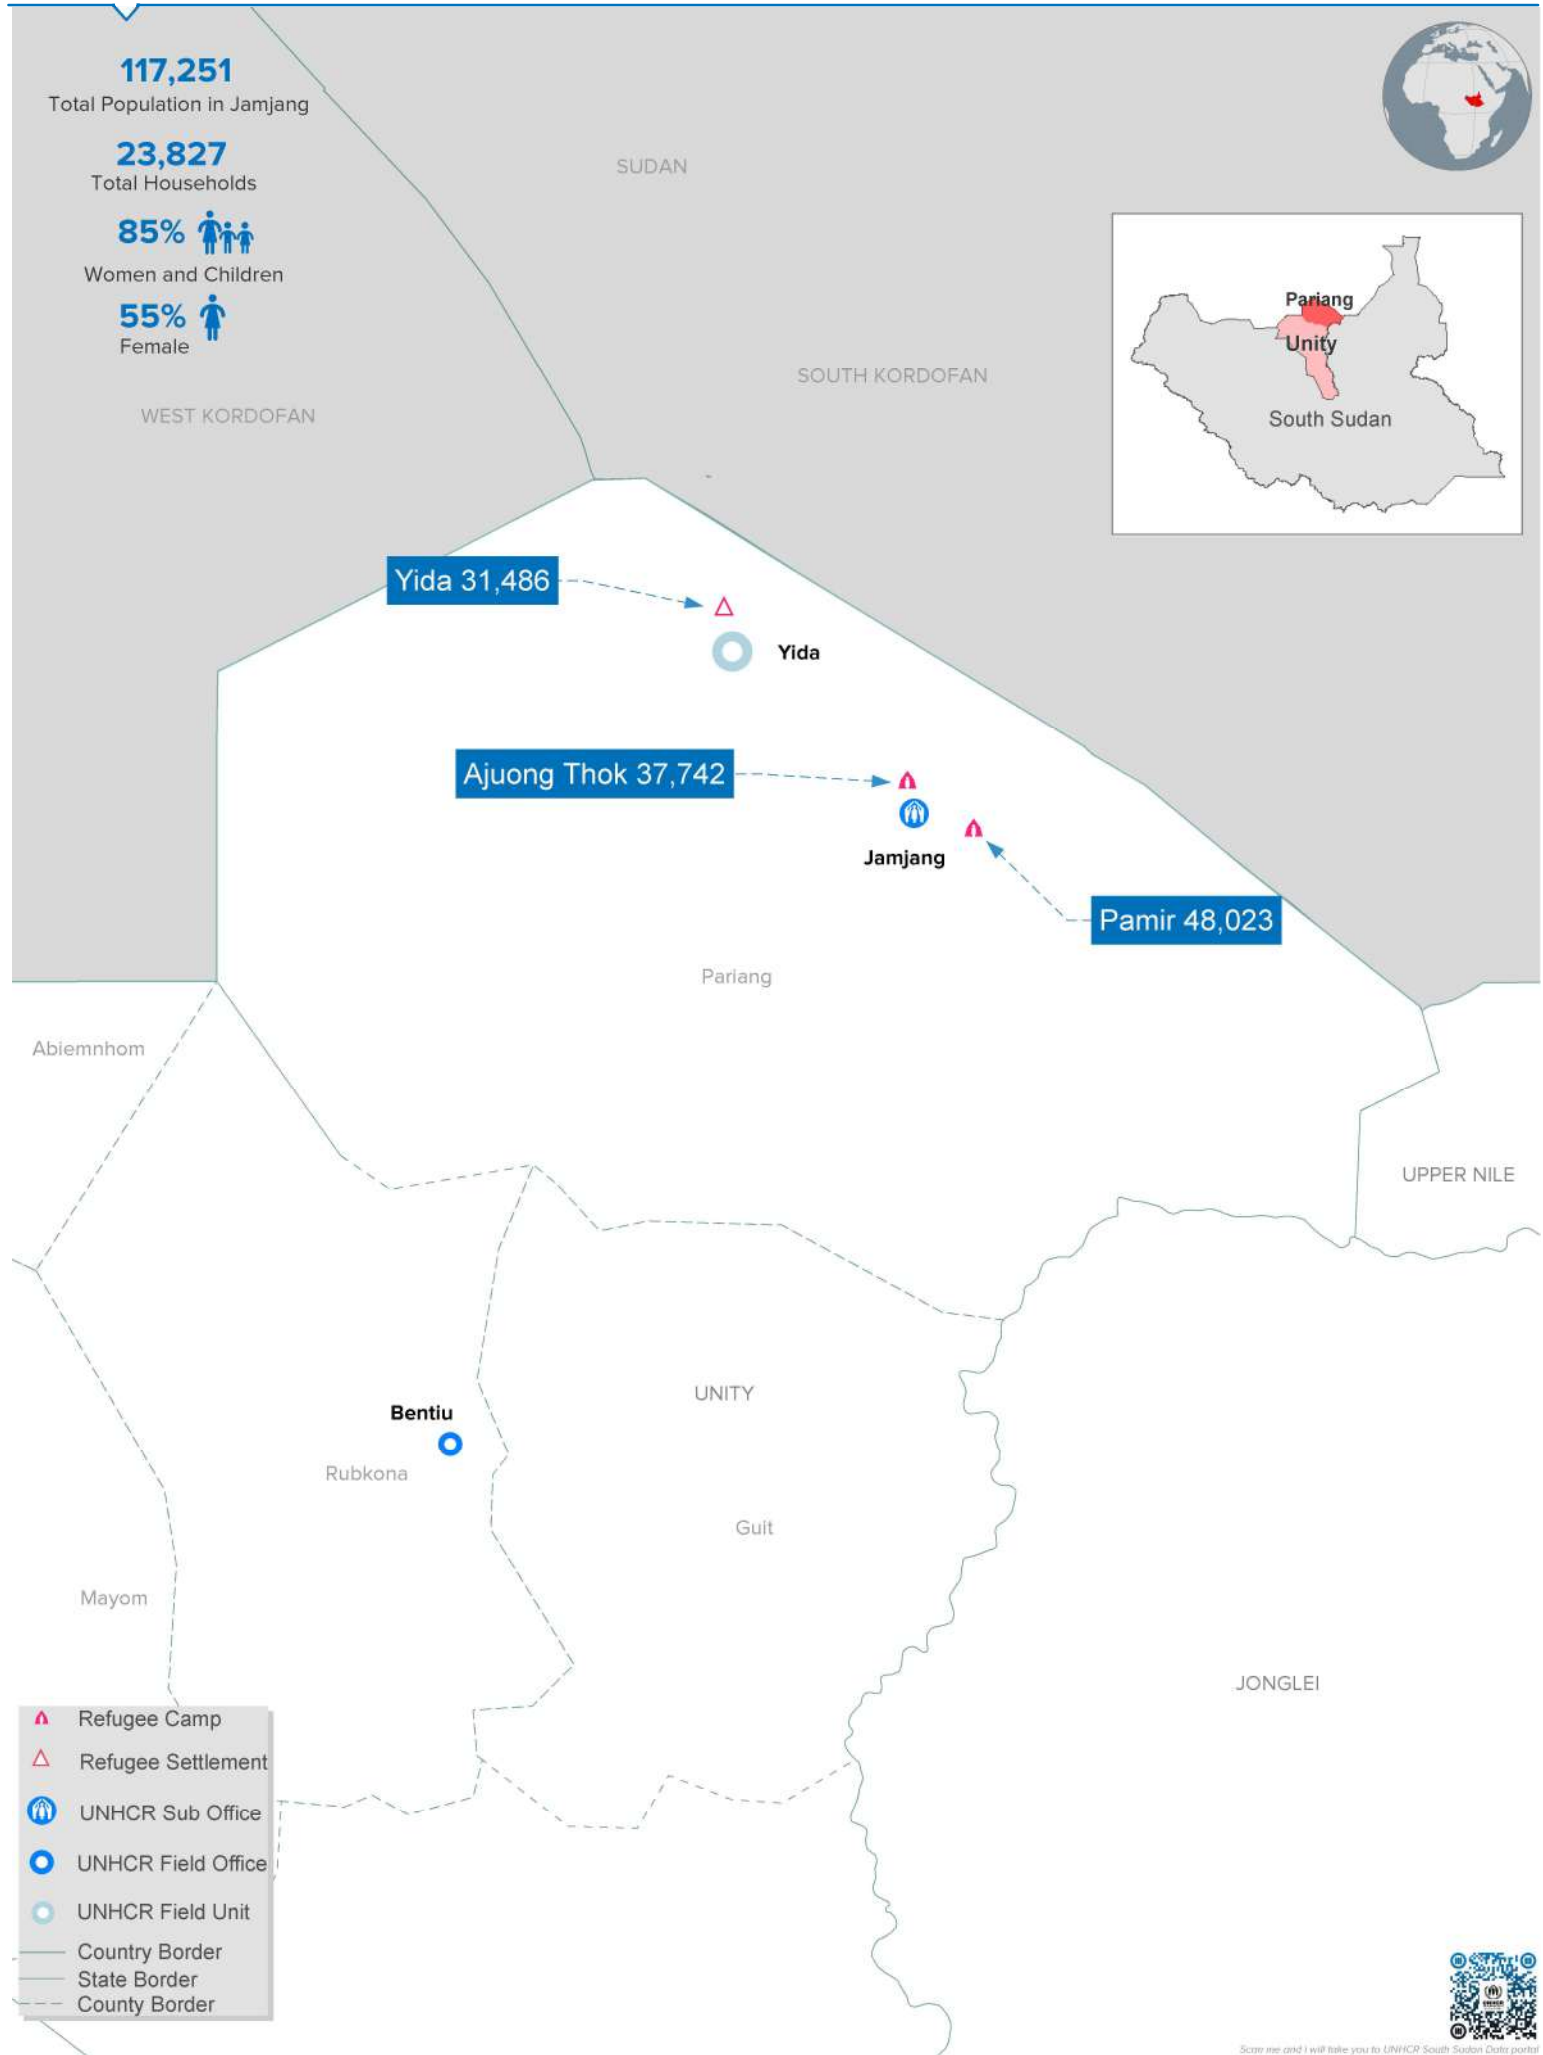

117,251
Total Population in Jamjang

23,827
Total Households

85% 
Women and Children

55% 
Female

-  Refugee Camp
-  Refugee Settlement
-  UNHCR Sub Office
-  UNHCR Field Office
-  UNHCR Field Unit
-  Country Border
-  State Border
-  County Border

Scan me and I will take you to UNHCR South Sudan Distr portal