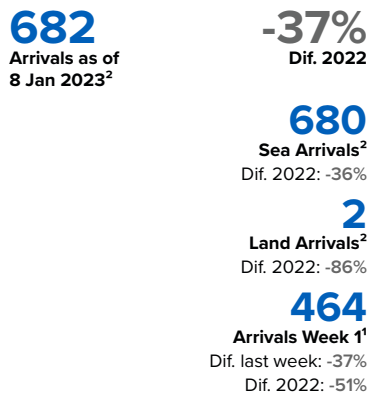

SPAIN Weekly snapshot - Week 1 (2 - 8 Jan 2023)

The charts below are based on figures from the Ministry of Interior and UNHCR estimates. All figures are provisional and subject to change

Refugees & migrants: sea and land arrivals in week 1¹

The boundaries and names shown and the designations used on this map do not imply official endorsement or acceptance by the United Nations

Arrivals in Spain

Western Mediterranean

Northwest African maritime (Canary Islands)

Arrivals in Spain during the last five weeks¹

Arrivals in Spain by route during the last six months²

Arrivals in Spain per month²

Arrivals in Spain per year²