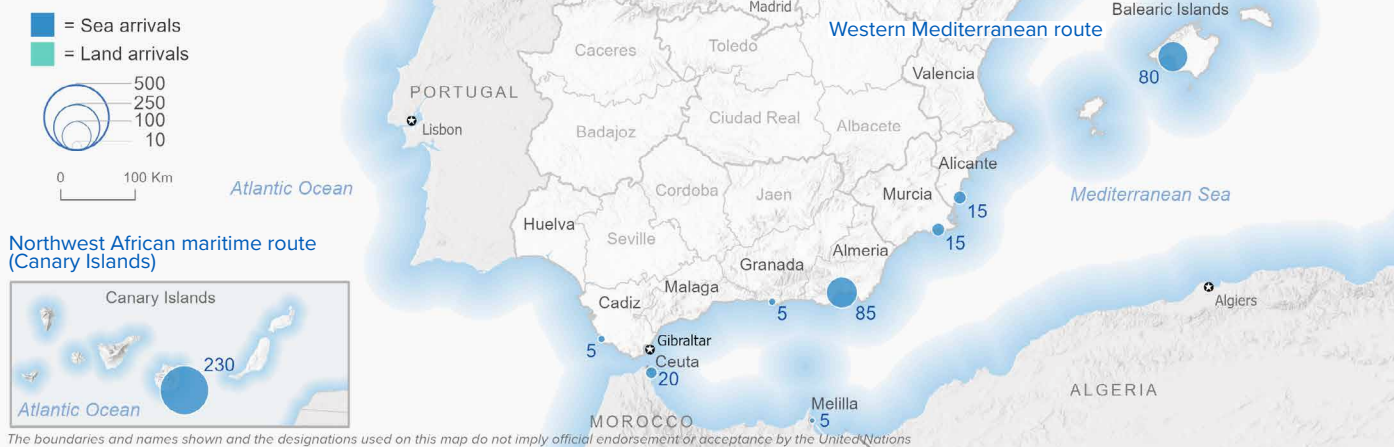

SPAIN Weekly snapshot - Week 1 (2 - 8 Jan 2023)

The charts below are based on figures from the Ministry of Interior and UNHCR estimates. All figures are provisional and subject to change

Refugees & migrants: sea and land arrivals in week 1¹

The boundaries and names shown and the designations used on this map do not imply official endorsement or acceptance by the United Nations

Arrivals in Spain

Western Mediterranean

Northwest African maritime (Canary Islands)

Arrivals in Spain during the last five weeks¹

Arrivals in Spain by route during the last six months²

Arrivals in Spain per month²

Arrivals in Spain per year²