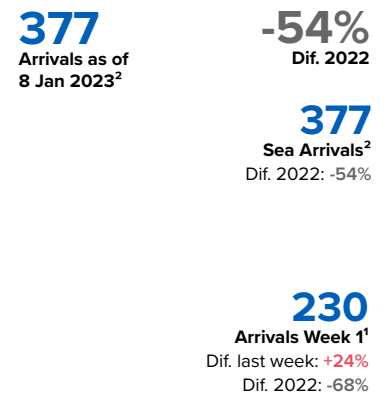

SPAIN Weekly snapshot - Week 1 (2 - 8 Jan 2023)

The charts below are based on figures from the Ministry of Interior and UNHCR estimates. All figures are provisional and subject to change

Refugees & migrants: sea and land arrivals in week 1¹

The boundaries and names shown and the designations used on this map do not imply official endorsement or acceptance by the United Nations

Arrivals in Spain

Western Mediterranean

Northwest African maritime (Canary Islands)

Arrivals in Spain during the last five weeks¹

Arrivals in Spain by route during the last six months²

Arrivals in Spain per month²

Arrivals in Spain per year²