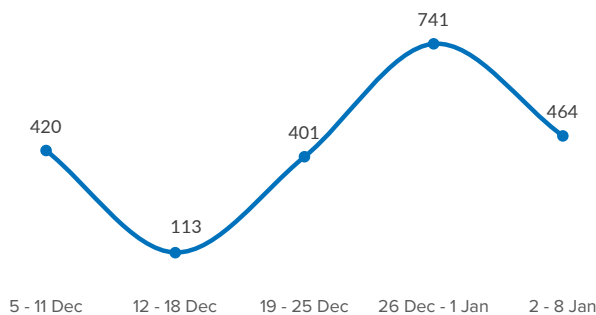

SPAIN Weekly snapshot - Week 1 (2 - 8 Jan 2023)

The charts below are based on figures from the Ministry of Interior and UNHCR estimates. All figures are provisional and subject to change

Refugees & migrants: sea and land arrivals in week 1¹

The boundaries and names shown and the designations used on this map do not imply official endorsement or acceptance by the United Nations

Arrivals in Spain

Western Mediterranean

Northwest African maritime (Canary Islands)

Arrivals in Spain during the last five weeks¹

Arrivals in Spain by route during the last six months²

Arrivals in Spain per month²

Arrivals in Spain per year²