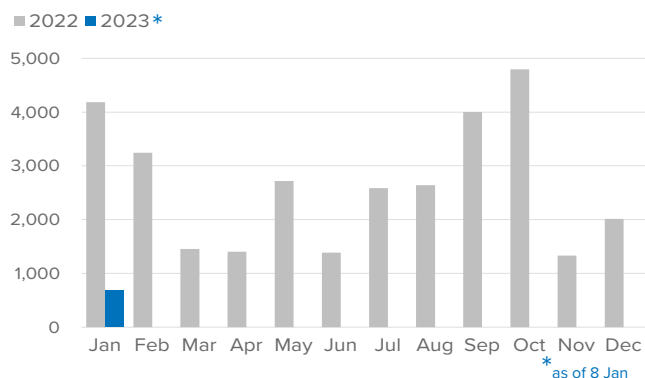

SPAIN Weekly snapshot - Week 1 (2 - 8 Jan 2023)

The charts below are based on figures from the Ministry of Interior and UNHCR estimates. All figures are provisional and subject to change

Refugees & migrants: sea and land arrivals in week 1¹

The boundaries and names shown and the designations used on this map do not imply official endorsement or acceptance by the United Nations

Arrivals in Spain

Western Mediterranean

Northwest African maritime (Canary Islands)

Arrivals in Spain during the last five weeks¹

Arrivals in Spain by route during the last six months²

Arrivals in Spain per month²

Arrivals in Spain per year²