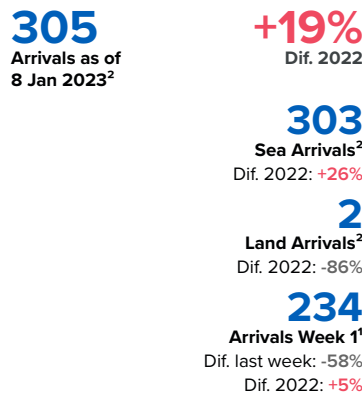

SPAIN Weekly snapshot - Week 1 (2 - 8 Jan 2023)

The charts below are based on figures from the Ministry of Interior and UNHCR estimates. All figures are provisional and subject to change

Refugees & migrants: sea and land arrivals in week 1¹

The boundaries and names shown and the designations used on this map do not imply official endorsement or acceptance by the United Nations

Arrivals in Spain

Western Mediterranean

Northwest African maritime (Canary Islands)

Arrivals in Spain during the last five weeks¹

Arrivals in Spain by route during the last six months²

Arrivals in Spain per month²

Arrivals in Spain per year²