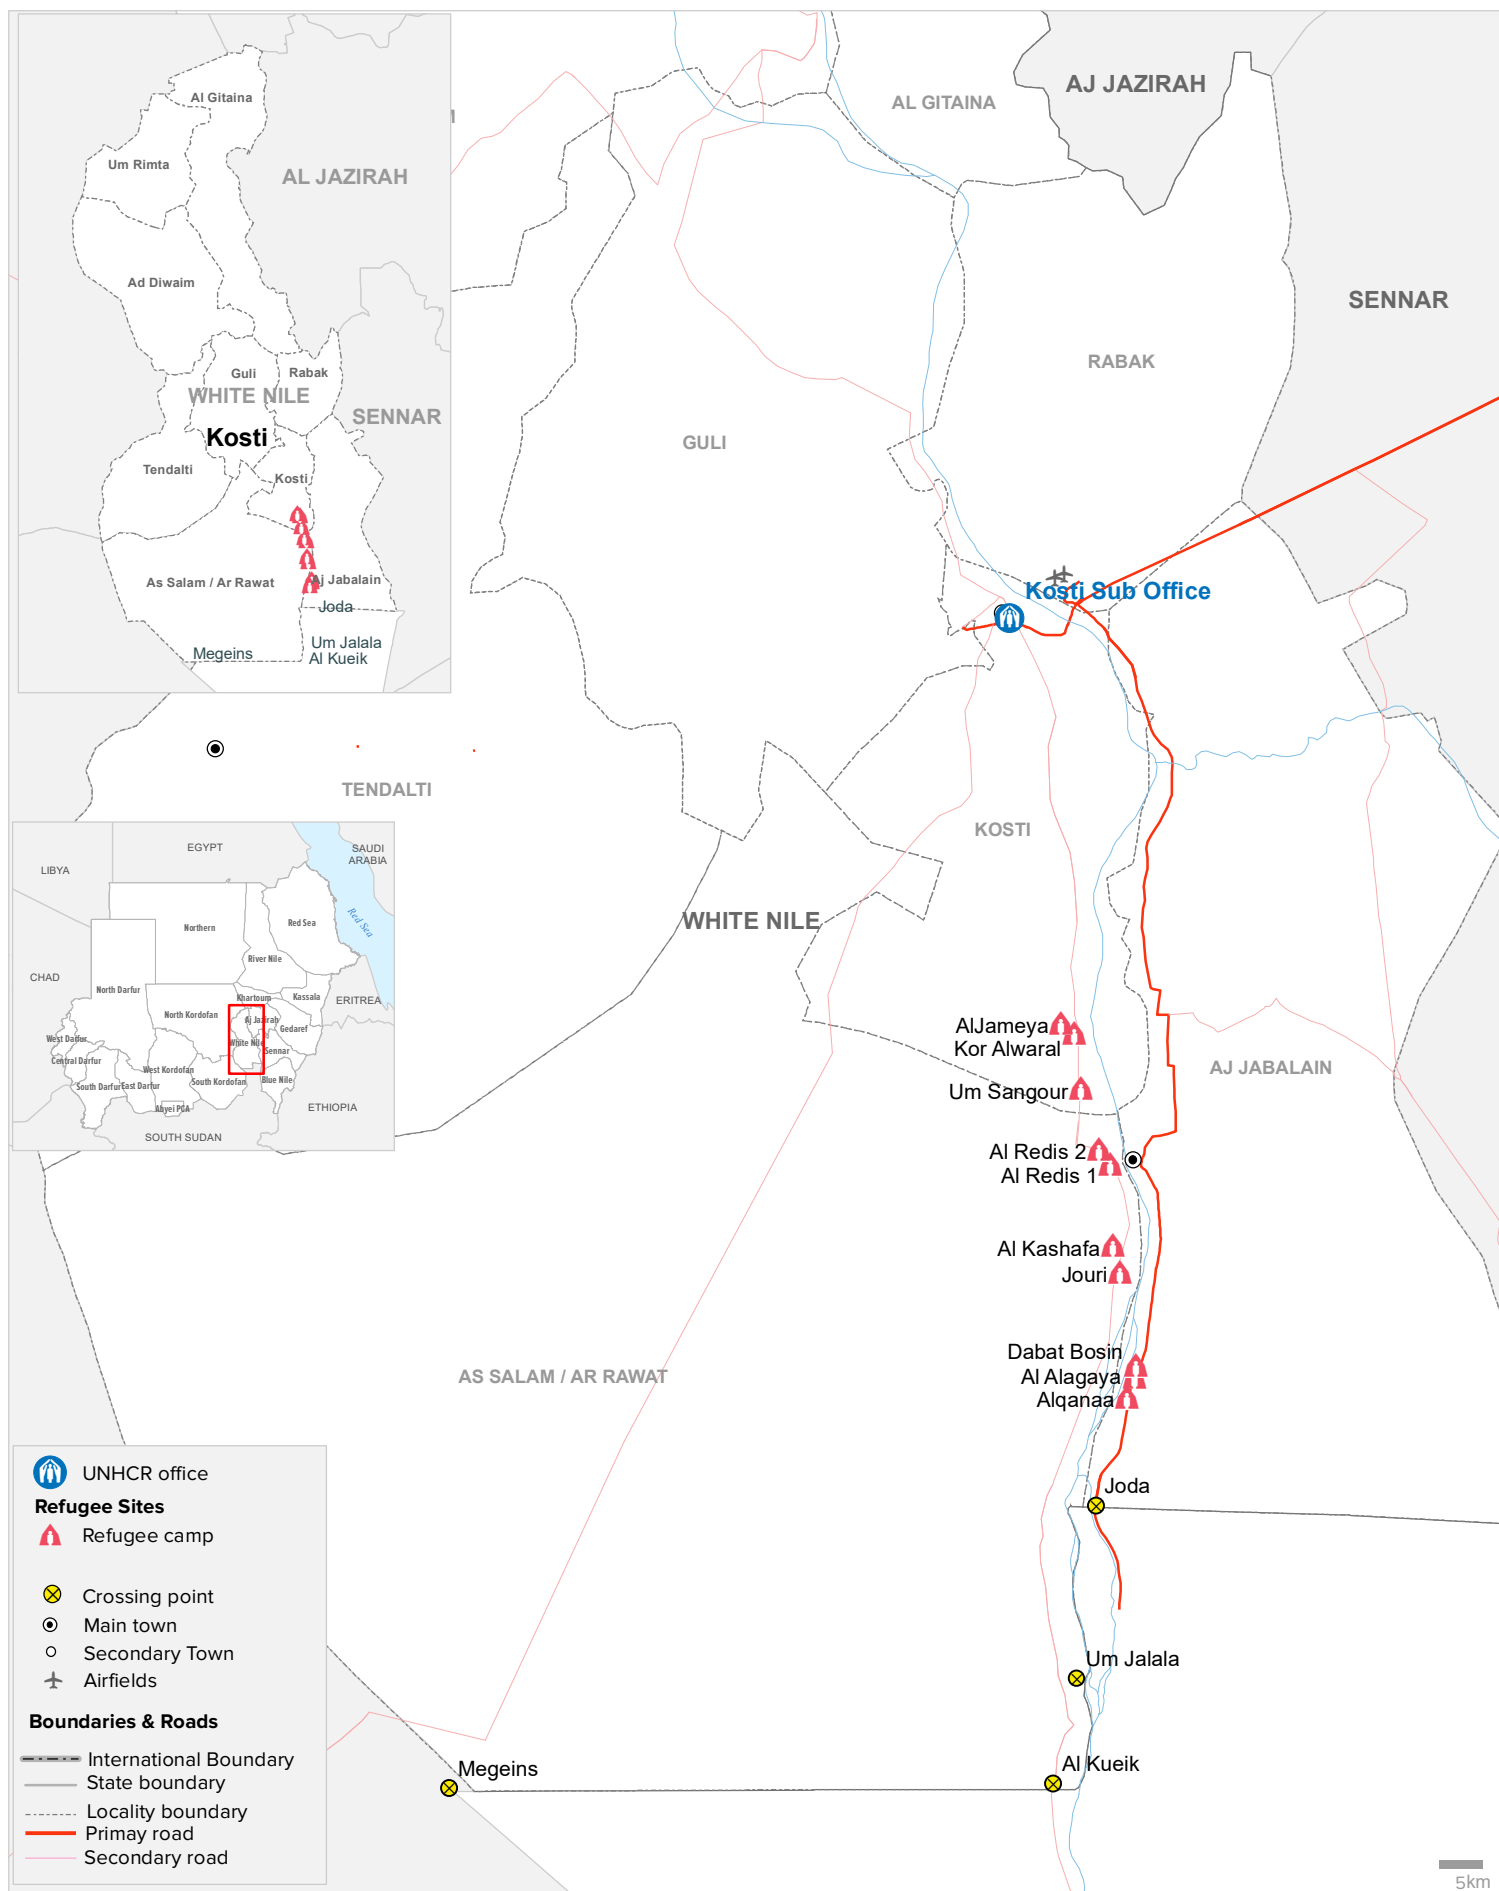

SUDAN: White Nile State

UNHCR presence and refugee locations

As of 4 Sep 2022

The depiction and use of boundaries, geographic names and related data shown on maps and included in lists, tables, documents, and databases are not warranted to be error free nor do they necessarily imply official endorsement or acceptance by the United Nations. Final status of the Abyei area is not yet determined.

Creation date: 4/09/2022 Sources: Boundary (CBS, FGC, NIC), Geodata: UNHCR, OCHA. Author: UNHCR Feedback: MOAHMEDM@UNHCR.ORG