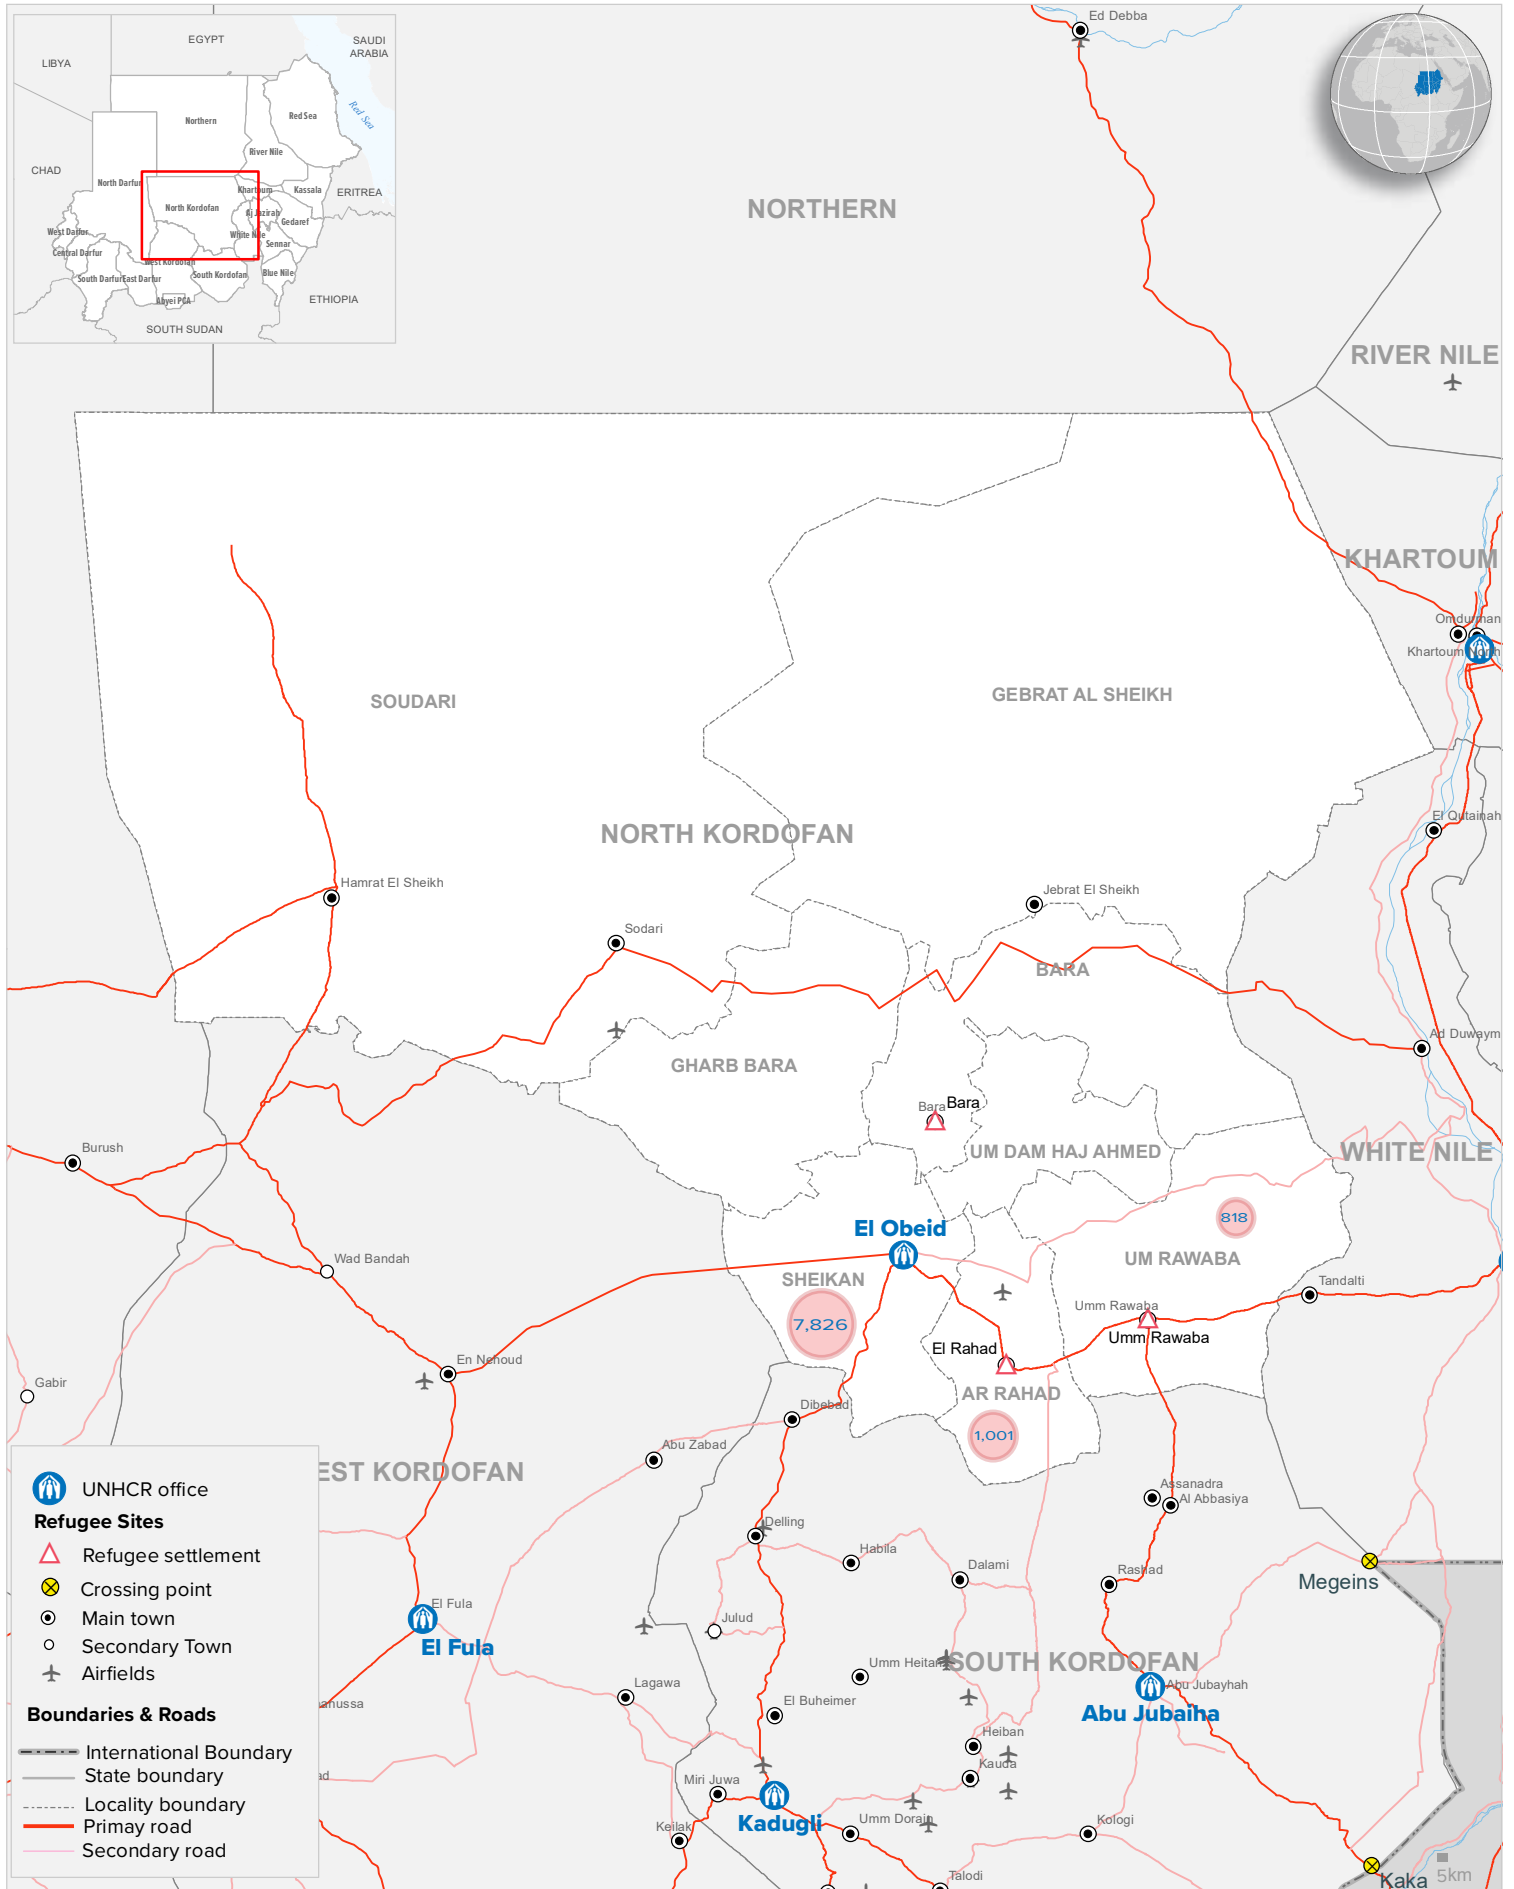

SUDAN: North Kordofan State

UNHCR Presence and Refugees Location Map

As of 31 December 2022

The depiction and use of boundaries, geographic names and related data shown on maps and included in lists, tables, documents, and databases are not warranted to be error free nor do they necessarily imply official endorsement or acceptance by the United Nations. Final status of the Abyei area is not yet determined.

Sources: Boundary (CBS, FGC, NIC) Geodata: UNHCR, OCHA. Author: UNHCR Feedback: UNHCR - Sudan, Information Management Unit - SUDKHM@unhcr.org | ITUA@unhcr.org