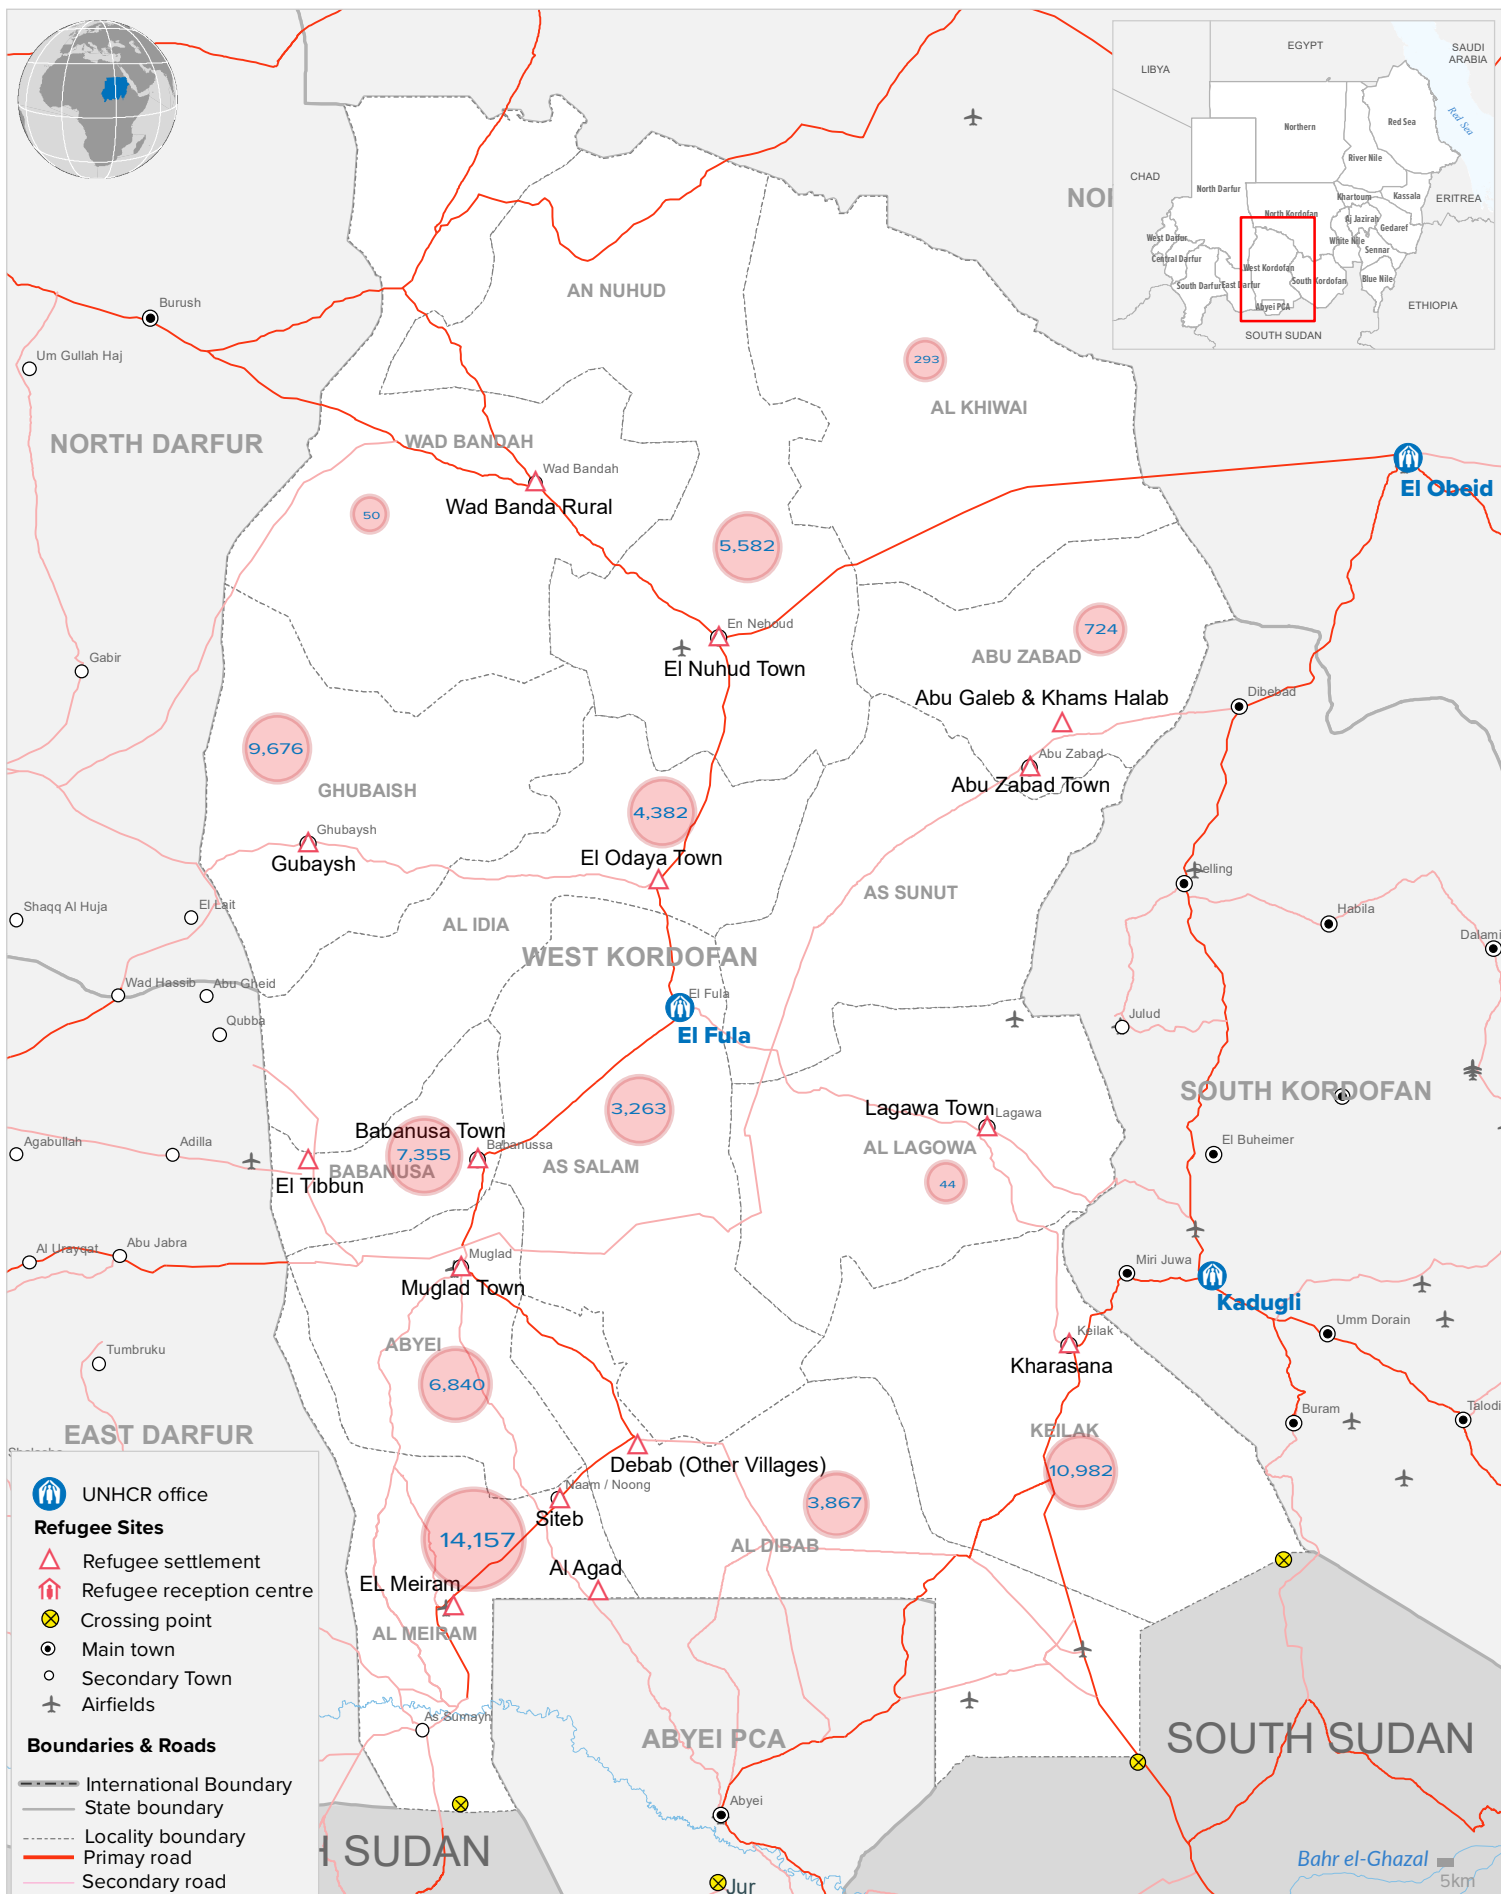

# SUDAN: West Kordofan State

## UNHCR Presence and Refugees Location Map

As of 31 December 2022

The depiction and use of boundaries, geographic names and related data shown on maps and included in lists, tables, documents, and databases are not warranted to be error free nor do they necessarily imply official endorsement or acceptance by the United Nations. Final status of the Abyei area is not yet determined.