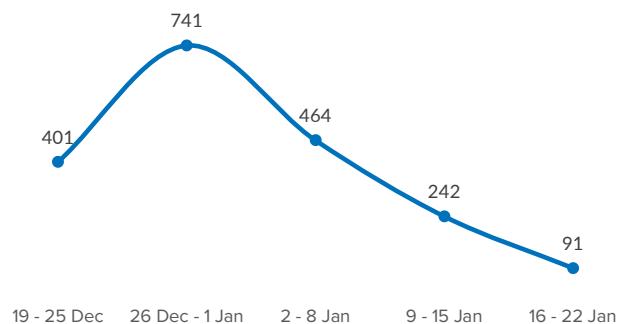

SPAIN Weekly snapshot - Week 3 (16 - 22 Jan 2023)

The charts below are based on figures from the Ministry of Interior and UNHCR estimates. All figures are provisional and subject to change

Refugees & migrants: sea and land arrivals in week 3¹

Arrivals in Spain

Western Mediterranean

Northwest African maritime (Canary Islands)

Arrivals in Spain during the last five weeks¹

Arrivals in Spain by route during the last six months²

Arrivals in Spain per month²