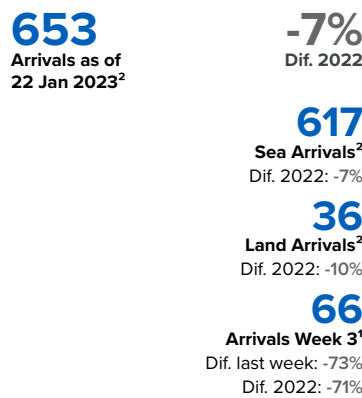

SPAIN Weekly snapshot - Week 3 (16 - 22 Jan 2023)

The charts below are based on figures from the Ministry of Interior and UNHCR estimates. All figures are provisional and subject to change

Refugees & migrants: sea and land arrivals in week 3¹

Arrivals in Spain

Western Mediterranean

Northwest African maritime (Canary Islands)

Arrivals in Spain during the last five weeks¹

Arrivals in Spain by route during the last six months²

Arrivals in Spain per month²