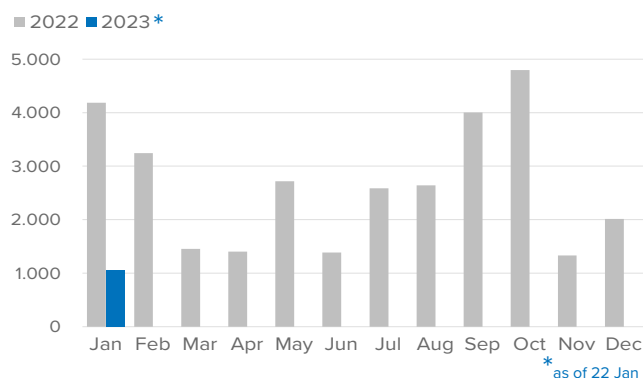

SPAIN Weekly snapshot - Week 3 (16 - 22 Jan 2023)

The charts below are based on figures from the Ministry of Interior and UNHCR estimates. All figures are provisional and subject to change

Refugees & migrants: sea and land arrivals in week 3¹

Arrivals in Spain

Western Mediterranean

Northwest African maritime (Canary Islands)

Arrivals in Spain during the last five weeks¹

Arrivals in Spain by route during the last six months²

Arrivals in Spain per month²