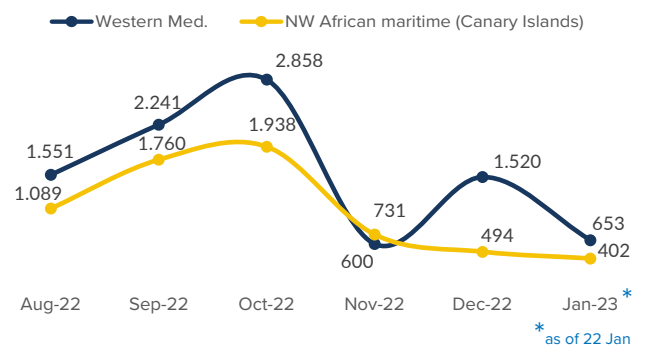

SPAIN Weekly snapshot - Week 3 (16 - 22 Jan 2023)

The charts below are based on figures from the Ministry of Interior and UNHCR estimates. All figures are provisional and subject to change

Refugees & migrants: sea and land arrivals in week 3¹

Arrivals in Spain

Western Mediterranean

Northwest African maritime (Canary Islands)

Arrivals in Spain during the last five weeks¹

Arrivals in Spain by route during the last six months²

Arrivals in Spain per month²