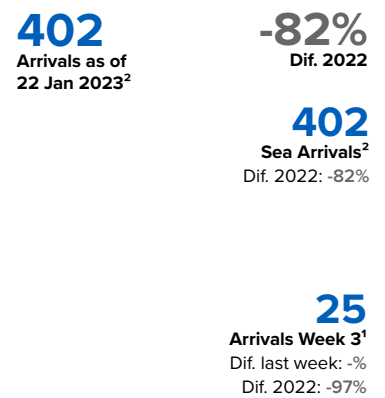

SPAIN Weekly snapshot - Week 3 (16 - 22 Jan 2023)

The charts below are based on figures from the Ministry of Interior and UNHCR estimates. All figures are provisional and subject to change

Refugees & migrants: sea and land arrivals in week 3¹

Arrivals in Spain

Western Mediterranean

Northwest African maritime (Canary Islands)

Arrivals in Spain during the last five weeks¹

Arrivals in Spain by route during the last six months²

Arrivals in Spain per month²