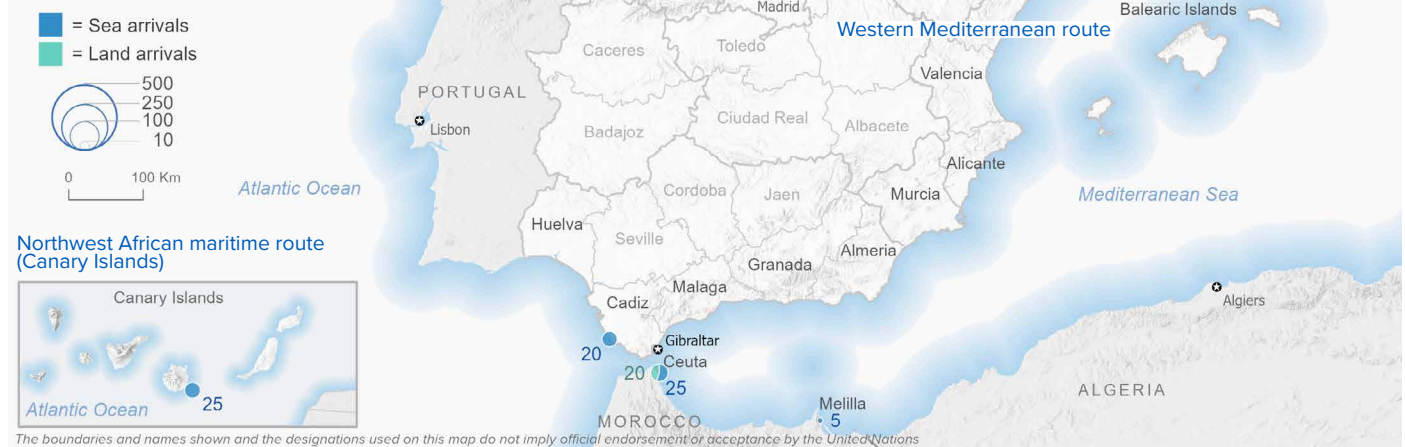

SPAIN Weekly snapshot - Week 3 (16 - 22 Jan 2023)

The charts below are based on figures from the Ministry of Interior and UNHCR estimates. All figures are provisional and subject to change

Refugees & migrants: sea and land arrivals in week 3¹

Arrivals in Spain

Western Mediterranean

Northwest African maritime (Canary Islands)

Arrivals in Spain during the last five weeks¹

Arrivals in Spain by route during the last six months²

Arrivals in Spain per month²