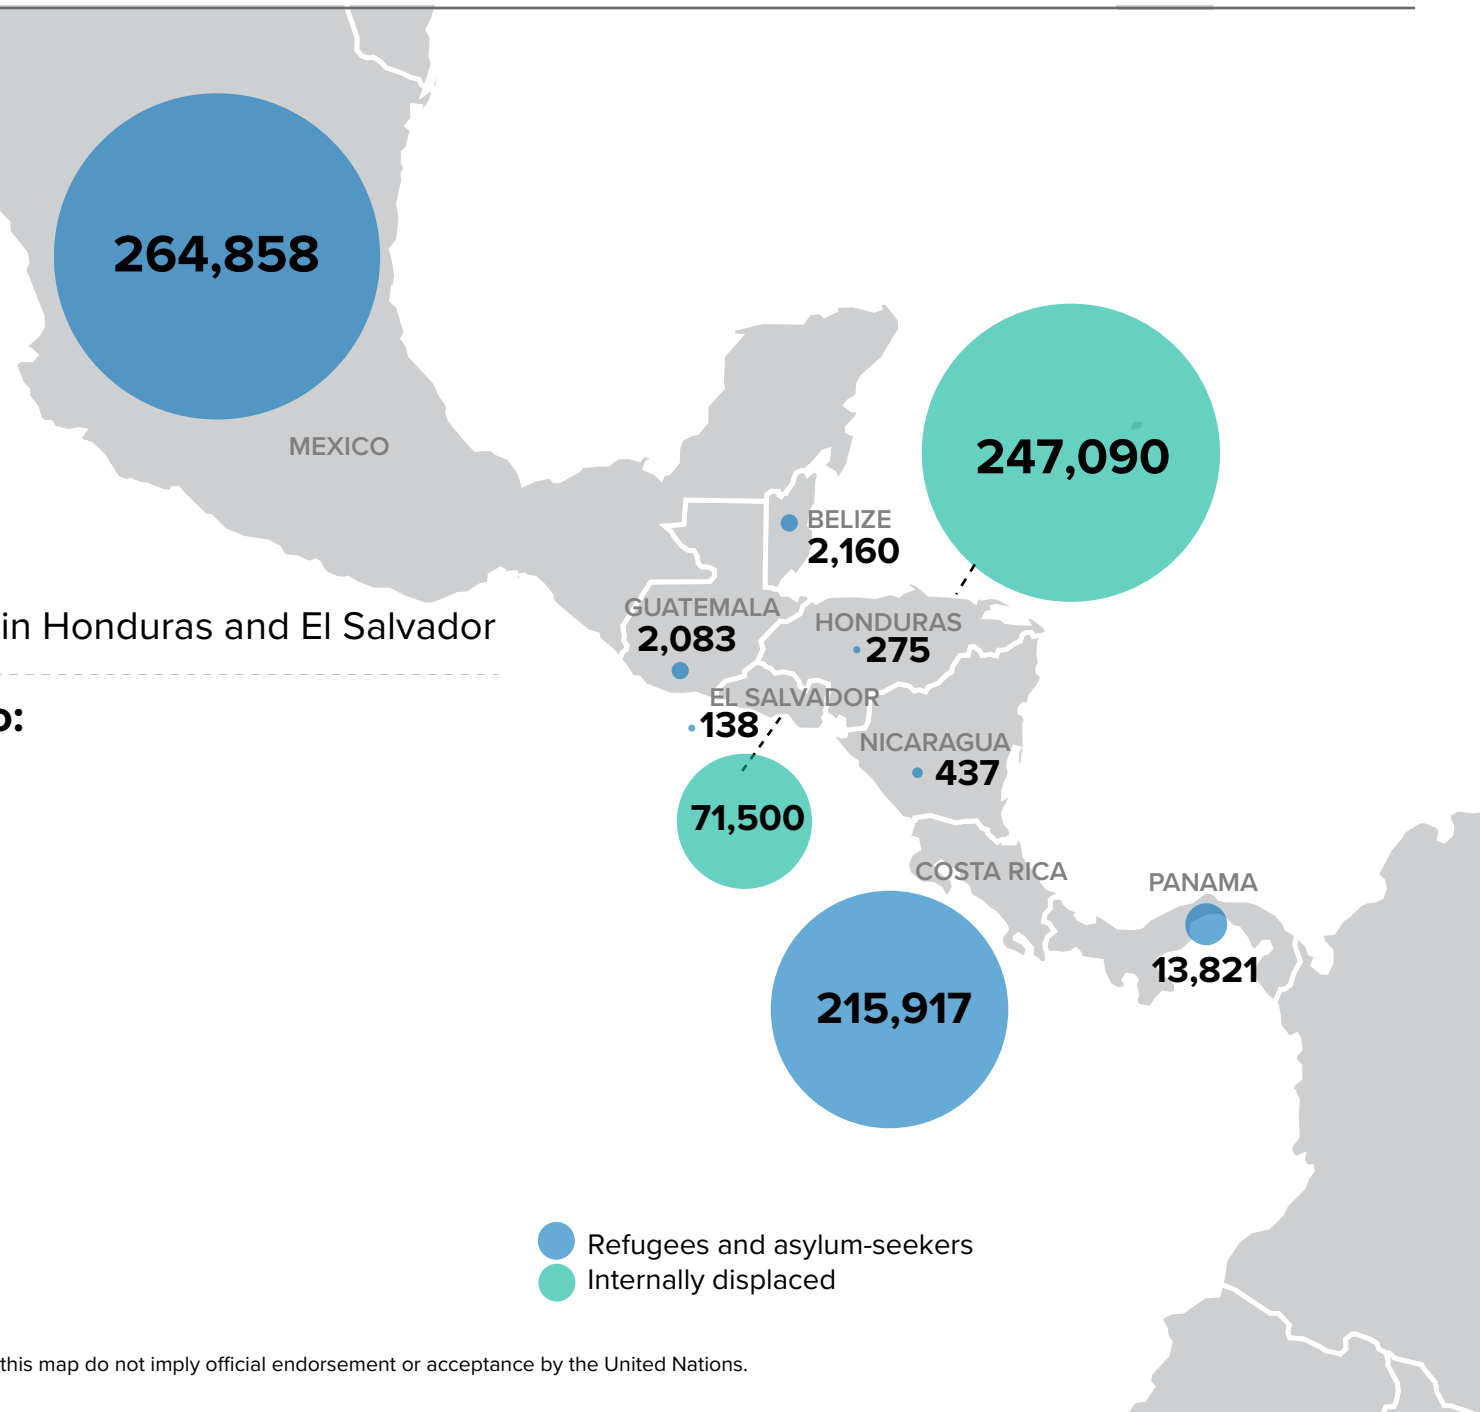

From Central America and Mexico in the world:

1,326,479

Refugees, asylum-seekers and internally displaced:

169,839 (13%) Refugees

838,050 (63%) Asylum-seekers

318,590 (24%) Internally displaced in Honduras and El Salvador

In Central America and Mexico:

818,279

Refugees, asylum-seekers and internally displaced

Nicaraguans in the world:

236,983

Refugees and asylum-seekers:

12,481 (5%) Refugees

224,502 (95%) Asylum-seekers

● Refugees and asylum-seekers
● Internally displaced