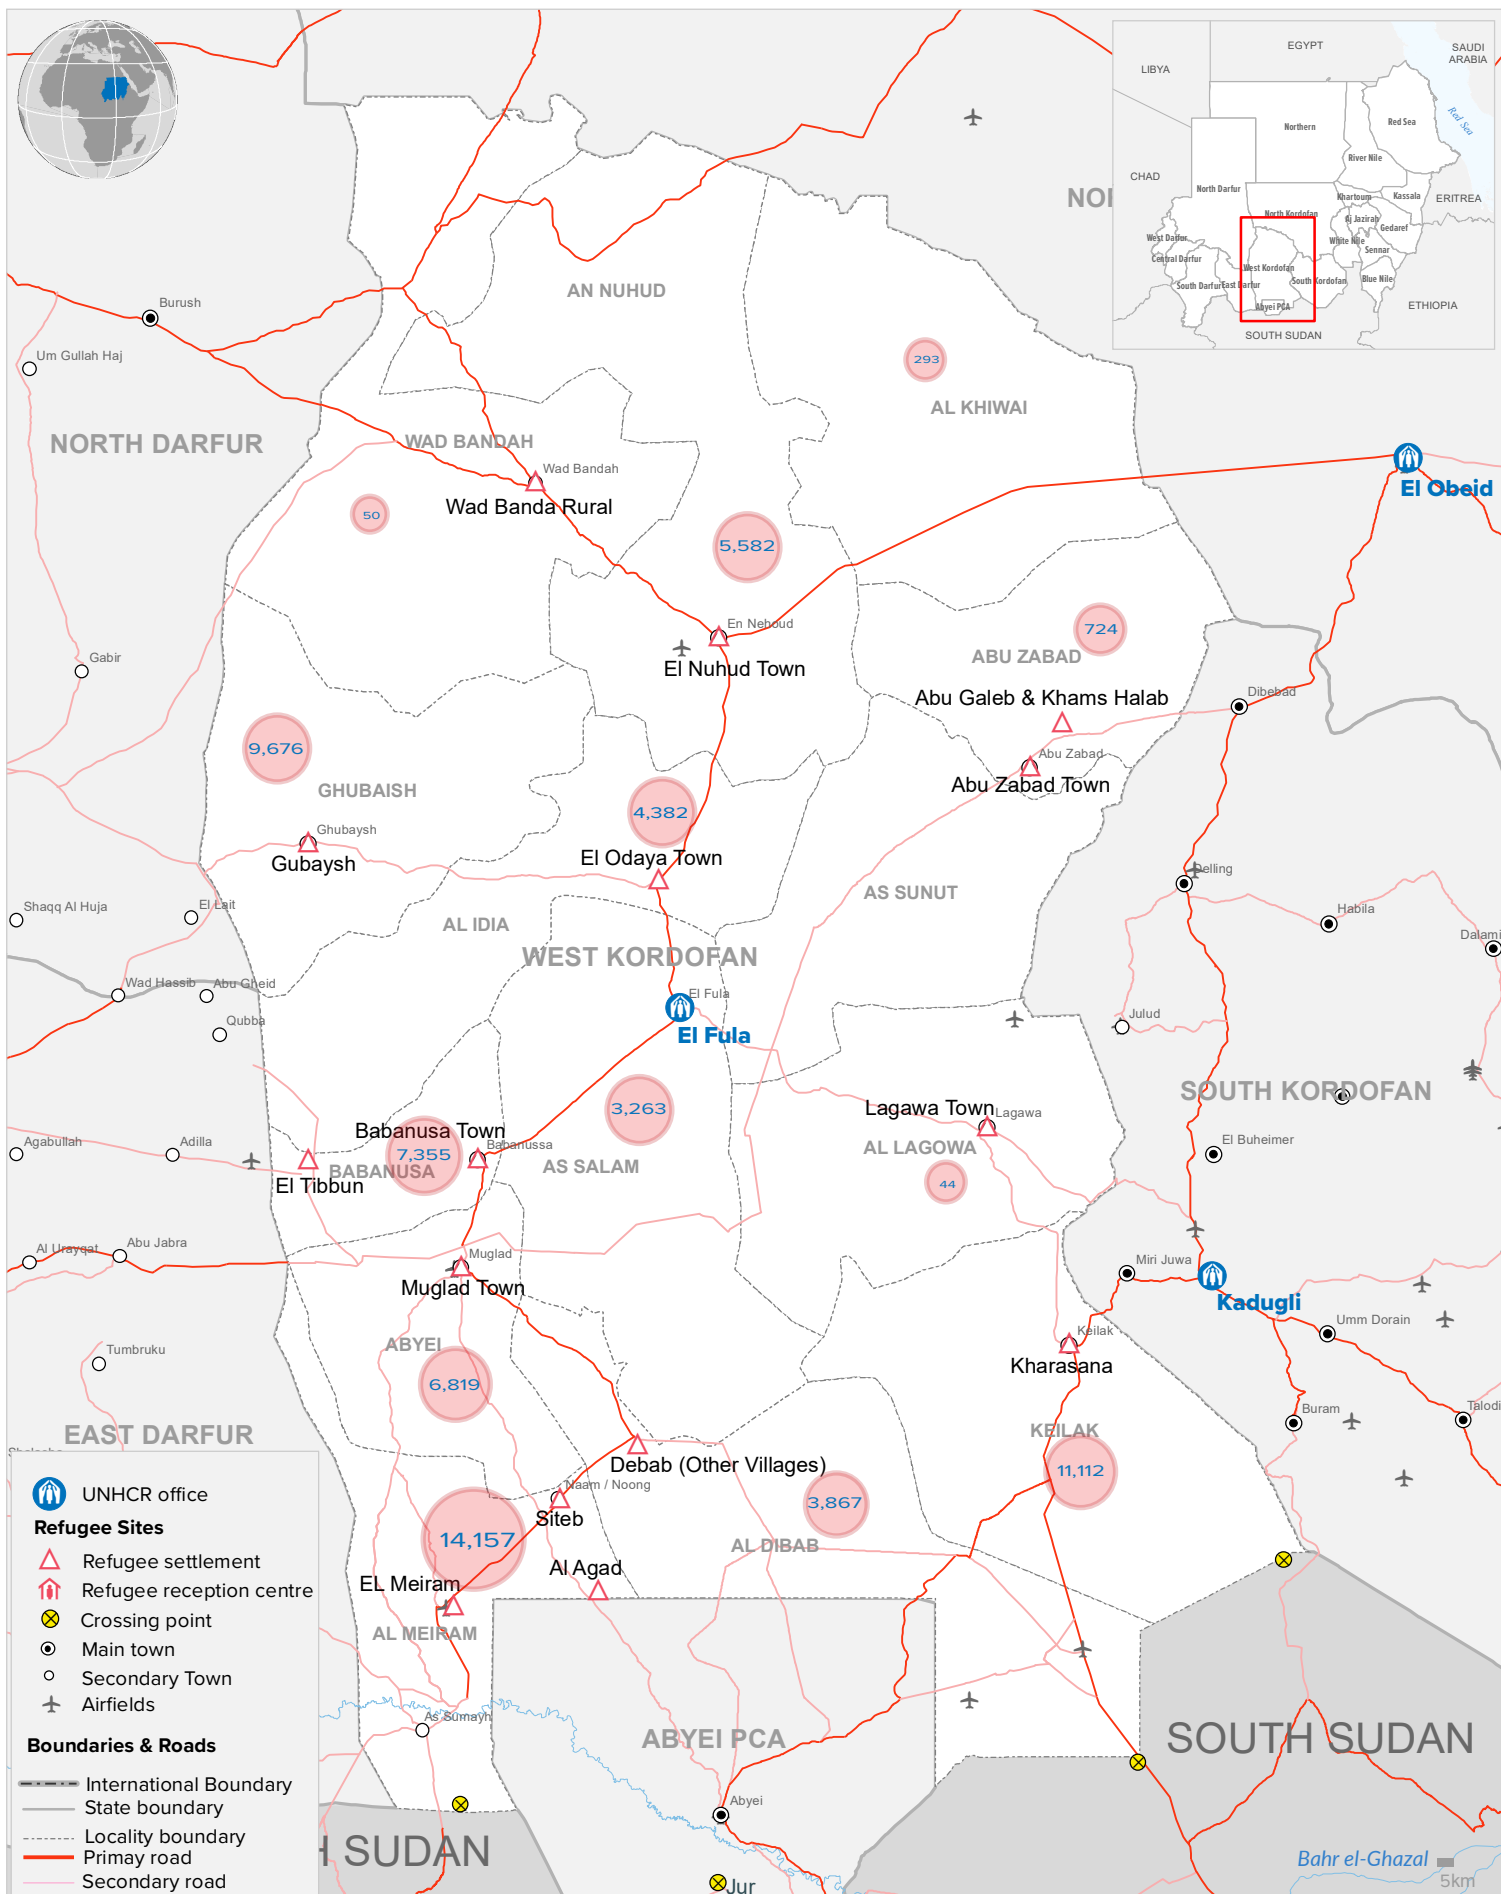

# SUDAN: West Kordofan State

## UNHCR Presence and Refugees Location Map

As of 31 January 2023

The depiction and use of boundaries, geographic names and related data shown on maps and included in lists, tables, documents, and databases are not warranted to be error free nor do they necessarily imply official endorsement or acceptance by the United Nations. Final status of the Abyei area is not yet determined.

Sources: Boundary (CBS, FGC, NIC) Geodata: UNHCR, OCHA. Author: UNHCR Feedback: UNHCR - Sudan, Information Management Unit - [SUDKHM@unhcr.org](mailto:SUDKHM@unhcr.org) | [ITUA@unhcr.org](mailto:ITUA@unhcr.org)