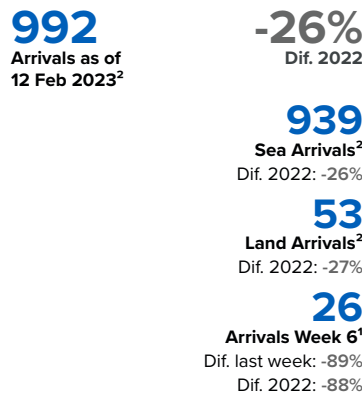

# SPAIN Weekly snapshot - Week 6 (6 - 12 Feb 2023)

The charts below are based on figures from the Ministry of Interior and UNHCR estimates. All figures are provisional and subject to change

## Refugees & migrants: sea and land arrivals in week 6<sup>1</sup>

### Northwest African maritime (Canary Islands)