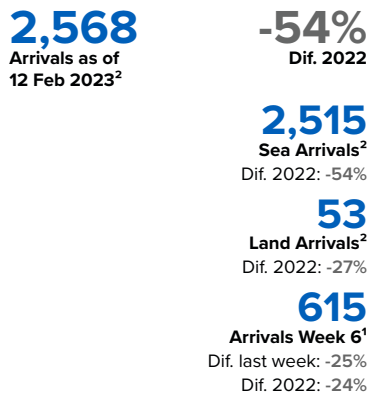

Arrivals in Spain