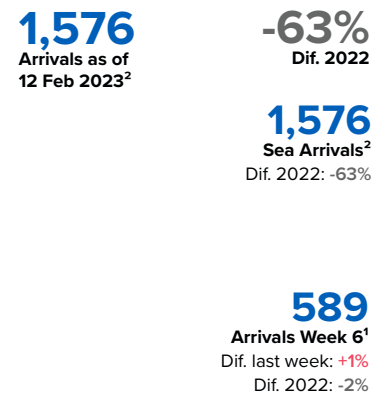

Northwest African maritime (Canary Islands)