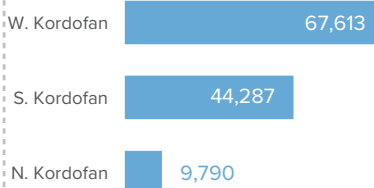

Breakdown by State