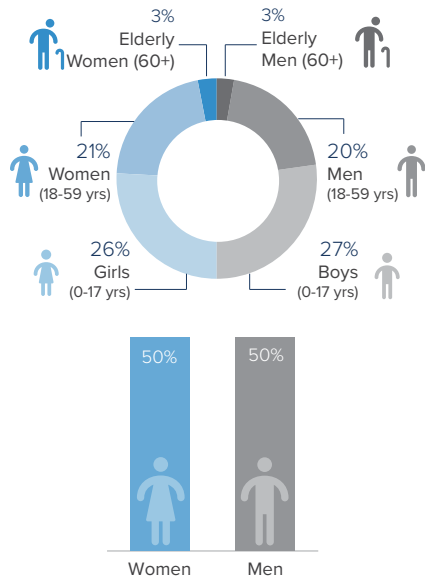

**121,690** TOTAL REGISTERED REFUGEES FROM SOUTH SUDAN

**70,365** BIOMETRICALLY VERIFIED

### Registered Refugees Per Demographics

### Demographic Breakdown