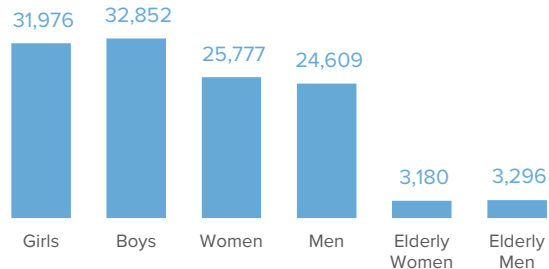

**121,690** TOTAL REGISTERED REFUGEES FROM SOUTH SUDAN

**70,365** BIOMETRICALLY VERIFIED

### Registered Refugees Per Demographics

### Demographic Breakdown