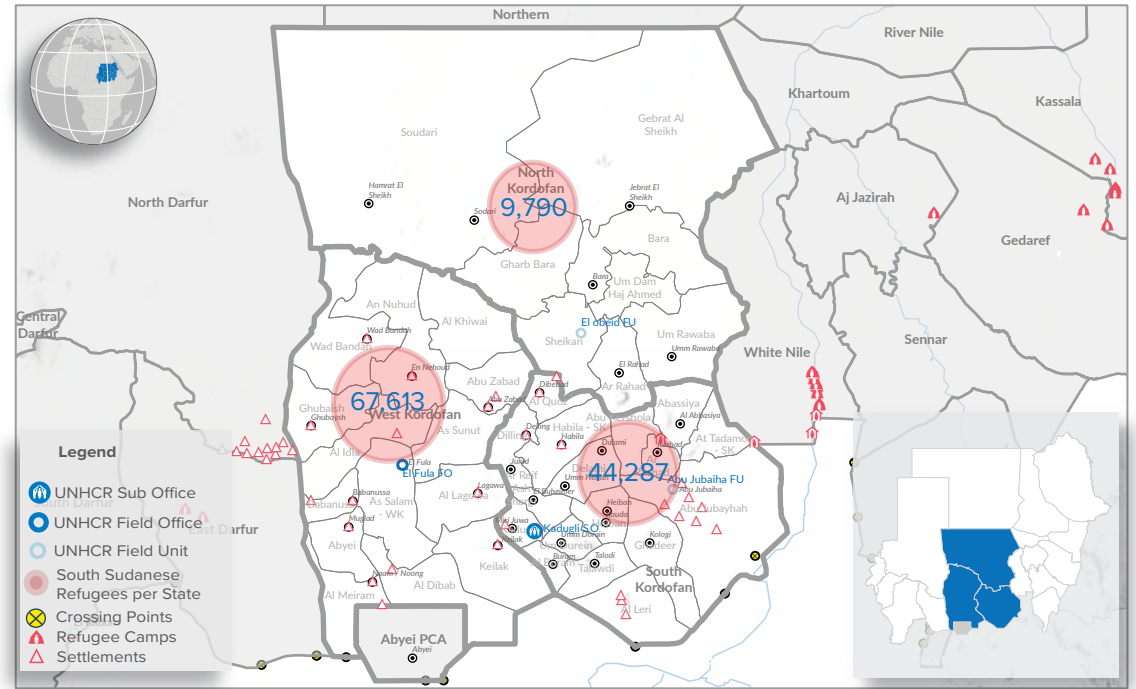

Breakdown by State