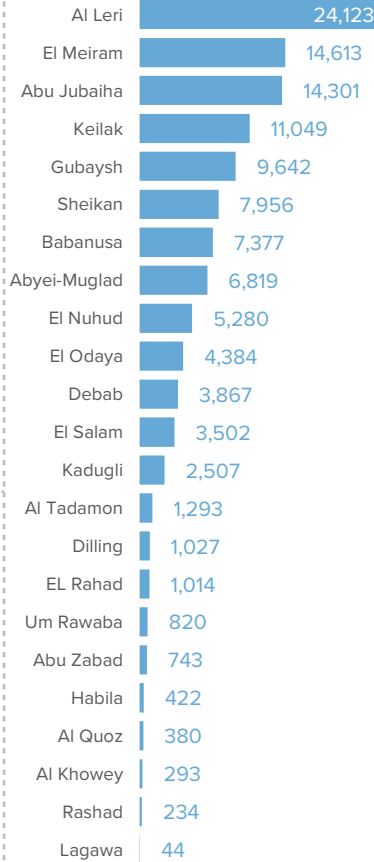

**121,690** TOTAL REGISTERED REFUGEES FROM SOUTH SUDAN

**70,365** BIOMETRICALLY VERIFIED

### Registered Refugees Per Demographics

### Demographic Breakdown

### Breakdown By Location