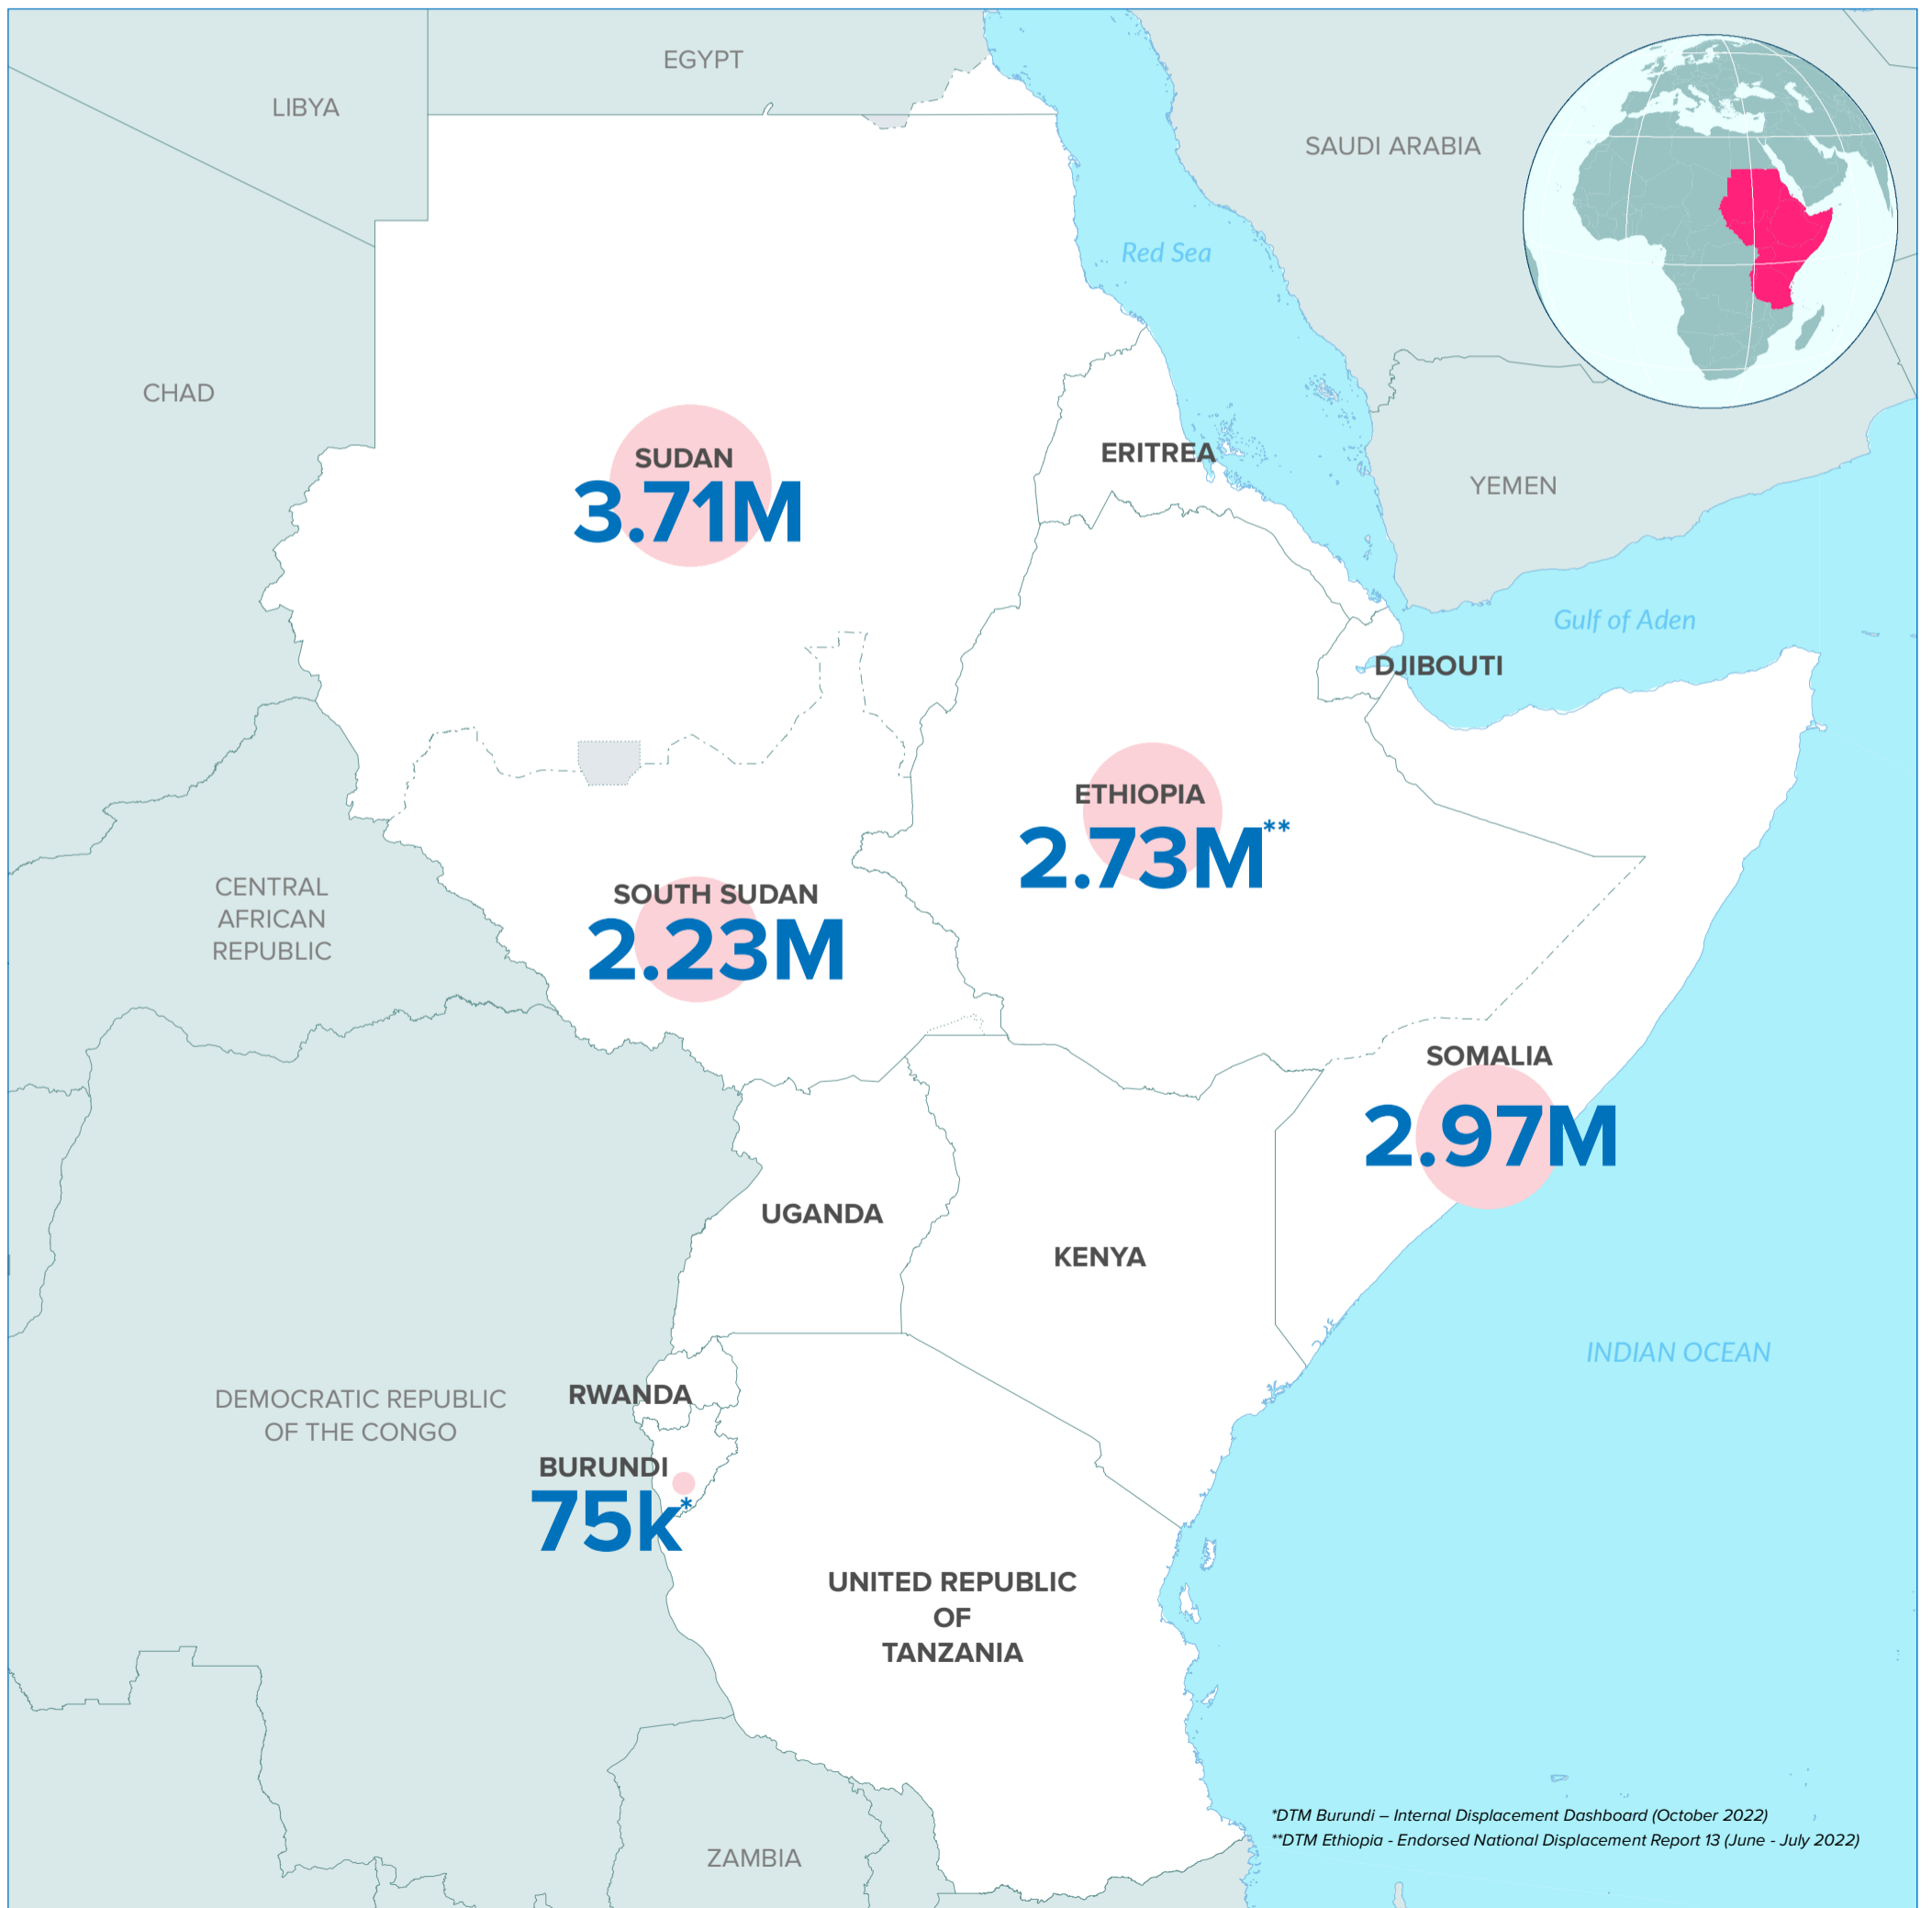

## INTERNALLY DISPLACED PERSONS (IDPS)

Annual Trend of displacement | IDPs

\*DTM Burundi – Internal Displacement Dashboard (October 2022)  
\*\*DTM Ethiopia - Endorsed National Displacement Report 13 (June - July 2022)

The boundaries and names shown and the designations used on this map do not imply official endorsement or acceptance by the United Nations. Final boundaries between the Republic of Sudan and the Republic of South Sudan and Somalia and Ethiopia has not yet been determined.

The statistics shown should be considered provisional and subject to change. Refugee statistics based on UNHCR Monthly statistical reports as of 28 February 2023, or latest available. IDP Statistics from OCHA, IOM/DTM, Government reports

Printing date: 22 Mar 2023 Sources: Boundaries - UNCS. Statistics - UNHCR, OCHA, IOM, Governments. Author: UNHCR Regional Bureau for East, Horn of Africa and the Great Lakes region Feedback: DIMAEHAGL@unhcr.org