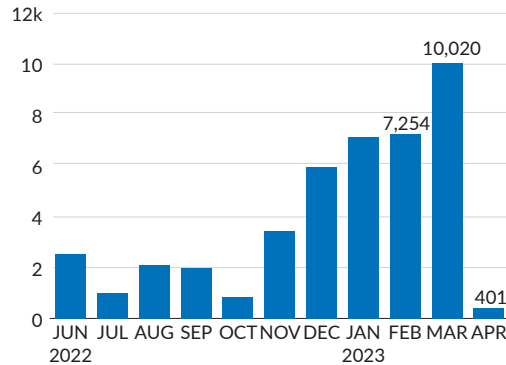

Key figures

46,875 **18,695**

Estimated arrivals from Burkina Faso

Individuals registered

19

Main crossing points

- 8 to Ghana,
- 7 to Côte d'Ivoire,
- 2 to Benin,
- 2 to Togo

Monthly influx

Individual registered breakdown

Cumulative arrivals trend

Sources: UNHCR, DAARA, ANPC, CNAR, SP-CNR