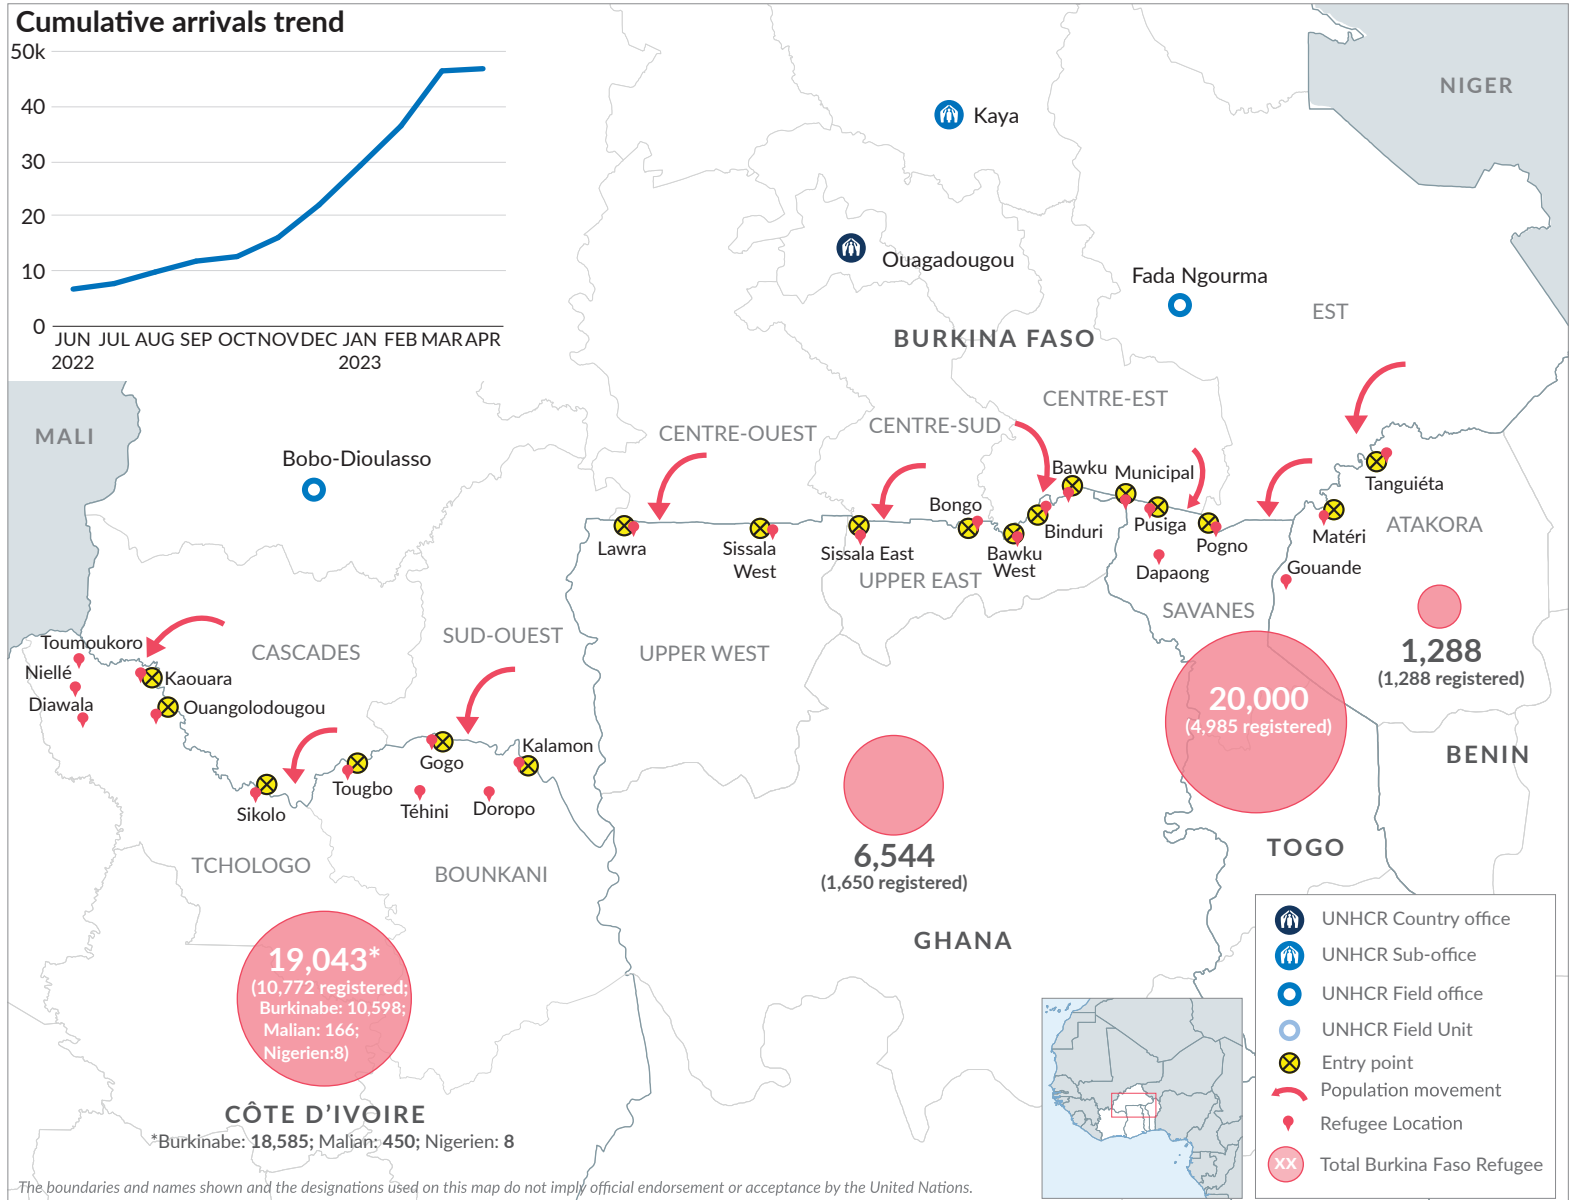

Key figures

46,875 **18,695**

Estimated arrivals from Burkina Faso

Individuals registered

19

Main crossing points

- 8 to Ghana,
- 7 to Côte d'Ivoire,
- 2 to Benin,
- 2 to Togo

Monthly influx

Individual registered breakdown

Cumulative arrivals trend

Sources: UNHCR, DAARA, ANPC, CNAR, SP-CNR