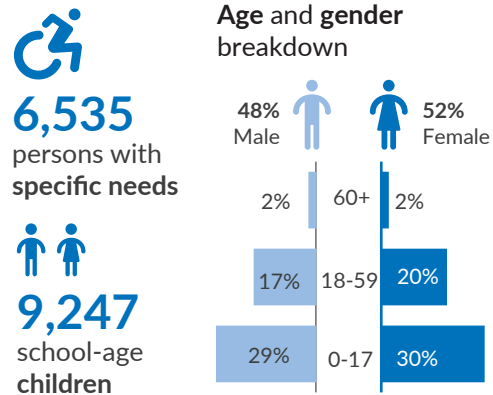

Key figures

46,875 **18,695**

Estimated arrivals from Burkina Faso

Individuals registered

19

Main crossing points

- 8 to Ghana,
- 7 to Côte d'Ivoire,
- 2 to Benin,
- 2 to Togo

Monthly influx

Individual registered breakdown

Cumulative arrivals trend

Sources: UNHCR, DAARA, ANPC, CNAR, SP-CNR