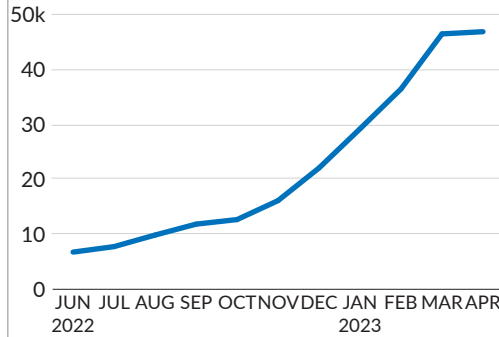

Key figures

46,875 **18,695**

Estimated arrivals from Burkina Faso

Individuals registered

19

Main crossing points

- 8 to Ghana,
- 7 to Côte d'Ivoire,
- 2 to Benin,
- 2 to Togo

Monthly influx

Individual registered breakdown

Cumulative arrivals trend

Sources: UNHCR, DAARA, ANPC, CNAR, SP-CNR