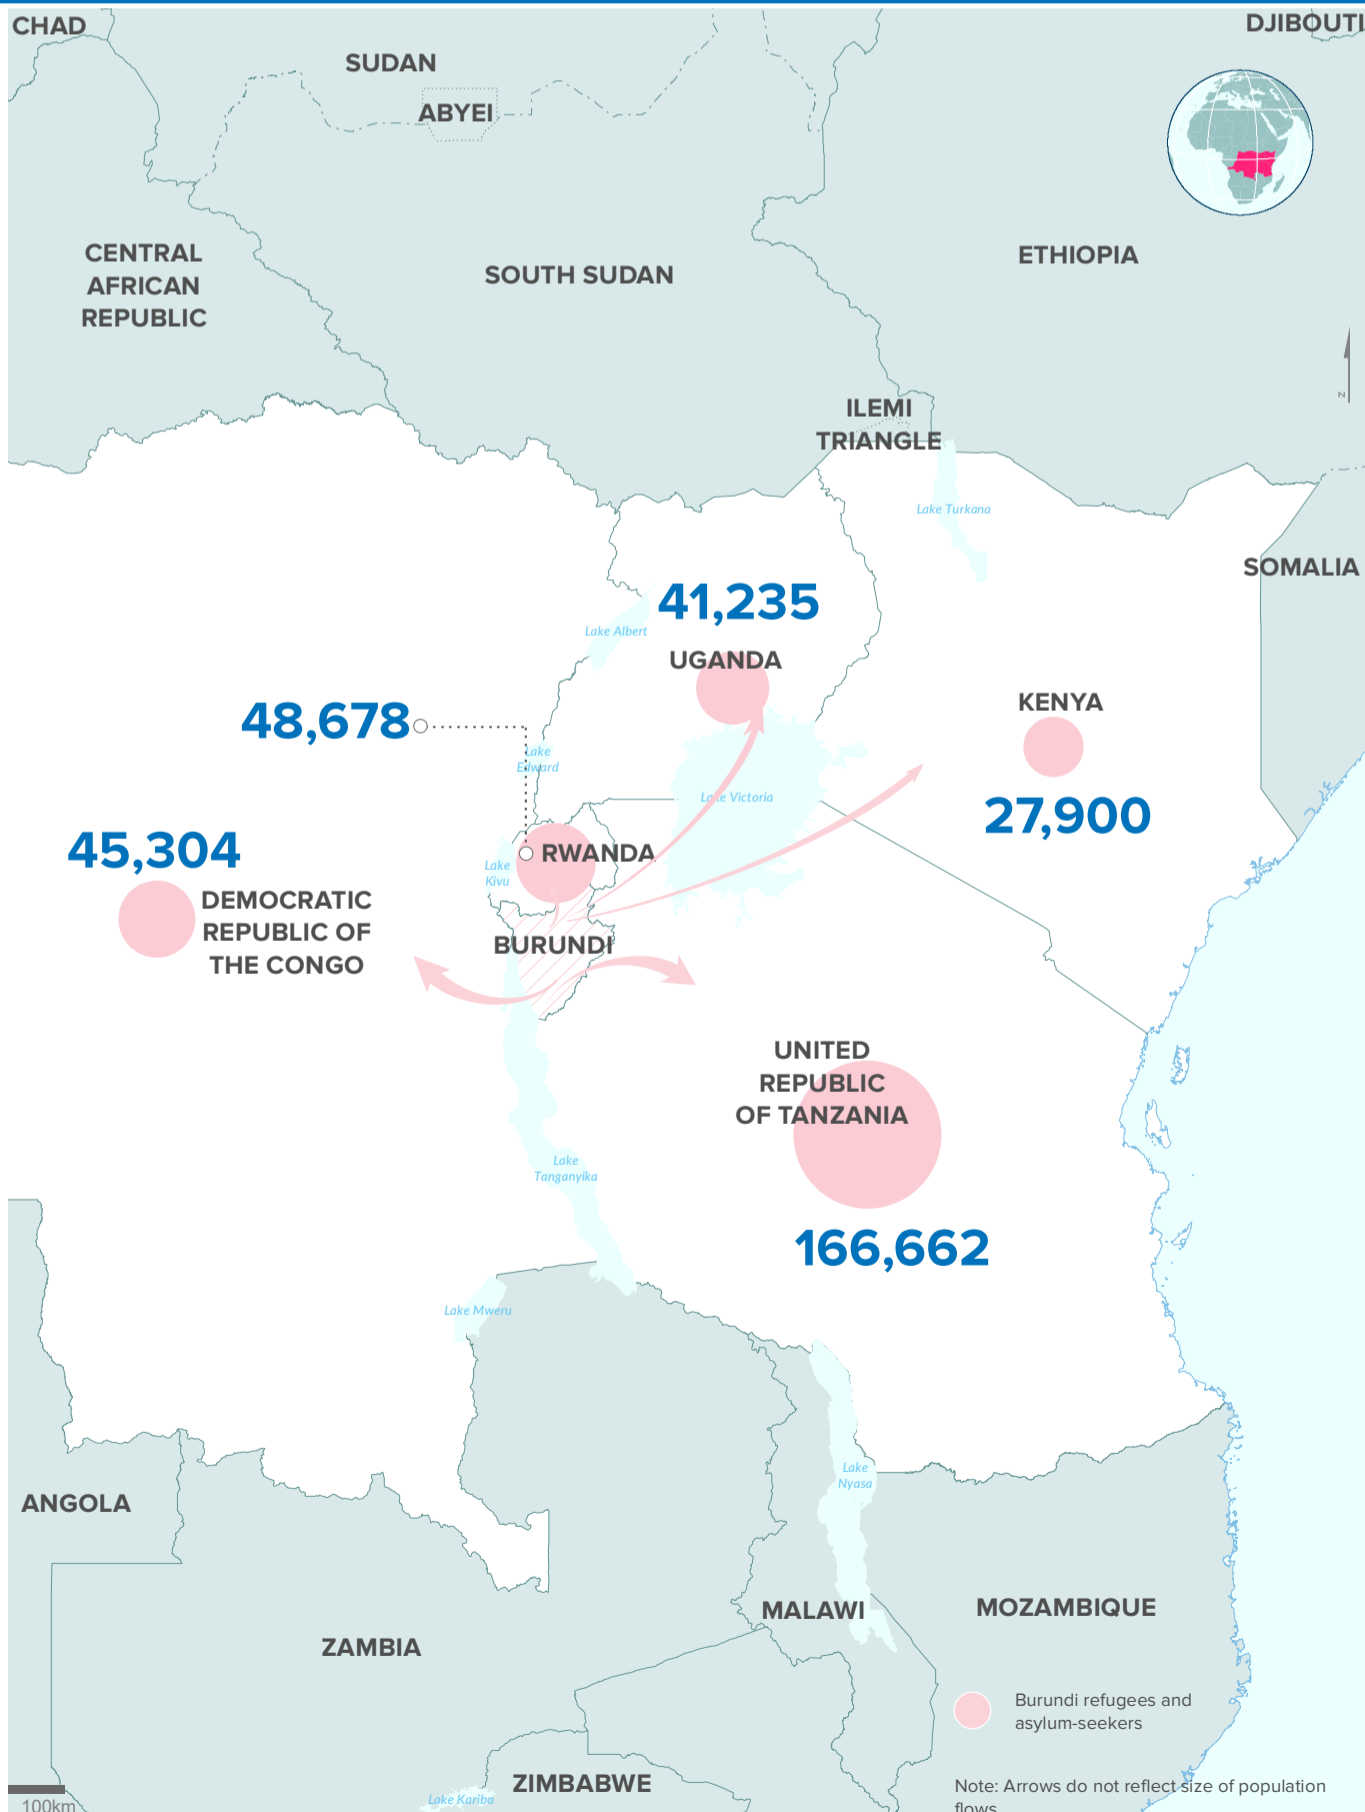

329,779
REFUGEES AND ASYLUM-SEEKERS
IN NEIGHBOURING COUNTRIES

87,760
REFUGEES AND ASYLUM-SEEKERS
HOSTED IN BURUNDI

209,092
REFUGEE RETURNEES SINCE 2017

1,531
REFUGEE RETURNEES IN 2023

75,300*
INTERNALLY DISPLACED IN
BURUNDI

*DTM Burundi – Internal Displacement Dashboard

**BURUNDIAN REFUGEES AND ASYLUM SEEKERS
BY COUNTRY OF ASYLUM**

RETURNEES SINCE 2017 BY COUNTRY OF ASYLUM

KEY POPULATION STATISTICS

Burundians displaced into neighbouring countries

Population of concern to UNHCR in Burundi

372,152

Total population of concern
in Burundi as of March 2023.

By the end of March 2023, Burundi was host to 372,152 persons of concern. This includes 209,092 returnees mainly from Tanzania, Rwanda, DRC and Uganda and a further 87,760 refugees and asylum-seekers, as well as 75,300 IDPs.

*DTM Burundi – Internal Displacement Dashboard