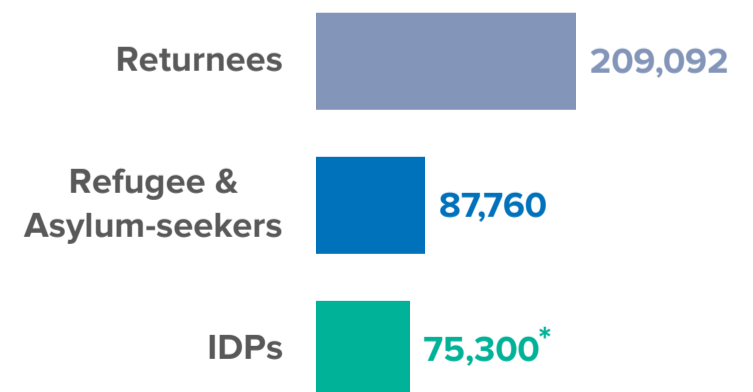

329,779
REFUGEES AND ASYLUM-SEEKERS
IN NEIGHBOURING COUNTRIES

87,760
REFUGEES AND ASYLUM-SEEKERS
HOSTED IN BURUNDI

209,092
REFUGEE RETURNEES SINCE 2017

1,531
REFUGEE RETURNEES IN 2023

75,300*
INTERNALLY DISPLACED IN
BURUNDI

*DTM Burundi – Internal Displacement Dashboard

**BURUNDIAN REFUGEES AND ASYLUM SEEKERS
BY COUNTRY OF ASYLUM**

RETURNEES SINCE 2017 BY COUNTRY OF ASYLUM

KEY POPULATION STATISTICS

Burundians displaced into neighbouring countries

Population of concern to UNHCR in Burundi

372,152

Total population of concern
in Burundi as of March 2023.

By the end of March 2023, Burundi was host to 372,152 persons of concern. This includes 209,092 returnees mainly from Tanzania, Rwanda, DRC and Uganda and a further 87,760 refugees and asylum-seekers, as well as 75,300 IDPs.