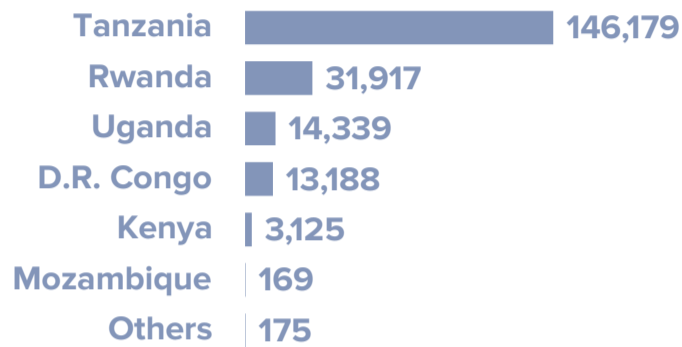

329,779
REFUGEES AND ASYLUM-SEEKERS
IN NEIGHBOURING COUNTRIES

87,760
REFUGEES AND ASYLUM-SEEKERS
HOSTED IN BURUNDI

209,092
REFUGEE RETURNEES SINCE 2017

1,531
REFUGEE RETURNEES IN 2023

75,300*
INTERNALLY DISPLACED IN
BURUNDI

*DTM Burundi – Internal Displacement Dashboard

**BURUNDIAN REFUGEES AND ASYLUM SEEKERS
BY COUNTRY OF ASYLUM**

RETURNEES SINCE 2017 BY COUNTRY OF ASYLUM

KEY POPULATION STATISTICS

Burundians displaced into neighbouring countries

Population of concern to UNHCR in Burundi

372,152

Total population of concern
in Burundi as of March 2023.

By the end of March 2023, Burundi was host to 372,152 persons of concern. This includes 209,092 returnees mainly from Tanzania, Rwanda, DRC and Uganda and a further 87,760 refugees and asylum-seekers, as well as 75,300 IDPs.