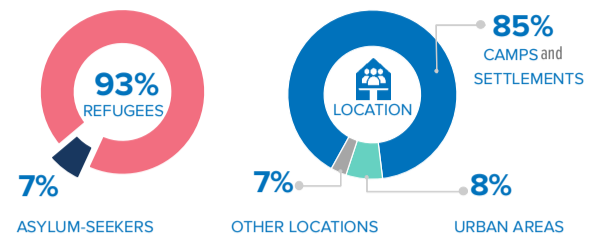

329,779
REFUGEES AND ASYLUM-SEEKERS
IN NEIGHBOURING COUNTRIES

87,760
REFUGEES AND ASYLUM-SEEKERS
HOSTED IN BURUNDI

209,092
REFUGEE RETURNEES SINCE 2017

1,531
REFUGEE RETURNEES IN 2023

75,300*
INTERNALLY DISPLACED IN
BURUNDI

*DTM Burundi – Internal Displacement Dashboard

**BURUNDIAN REFUGEES AND ASYLUM SEEKERS
BY COUNTRY OF ASYLUM**

RETURNEES SINCE 2017 BY COUNTRY OF ASYLUM

KEY POPULATION STATISTICS

Burundians displaced into neighbouring countries

Population of concern to UNHCR in Burundi

372,152

Total population of concern
in Burundi as of March 2023.

By the end of March 2023, Burundi was host to 372,152 persons of concern. This includes 209,092 returnees mainly from Tanzania, Rwanda, DRC and Uganda and a further 87,760 refugees and asylum-seekers, as well as 75,300 IDPs.