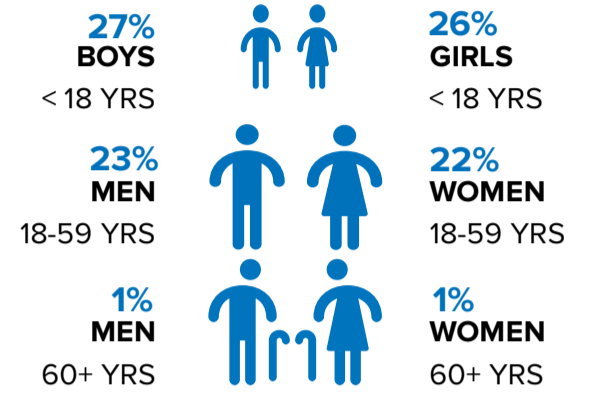

329,779
REFUGEES AND ASYLUM-SEEKERS
IN NEIGHBOURING COUNTRIES

87,760
REFUGEES AND ASYLUM-SEEKERS
HOSTED IN BURUNDI

209,092
REFUGEE RETURNEES SINCE 2017

1,531
REFUGEE RETURNEES IN 2023

75,300*
INTERNALLY DISPLACED IN
BURUNDI

*DTM Burundi – Internal Displacement Dashboard

**BURUNDIAN REFUGEES AND ASYLUM SEEKERS
BY COUNTRY OF ASYLUM**

RETURNEES SINCE 2017 BY COUNTRY OF ASYLUM

KEY POPULATION STATISTICS

Burundians displaced into neighbouring countries

Population of concern to UNHCR in Burundi

372,152

Total population of concern
in Burundi as of March 2023.

By the end of March 2023, Burundi was host to 372,152 persons of concern. This includes 209,092 returnees mainly from Tanzania, Rwanda, DRC and Uganda and a further 87,760 refugees and asylum-seekers, as well as 75,300 IDPs.