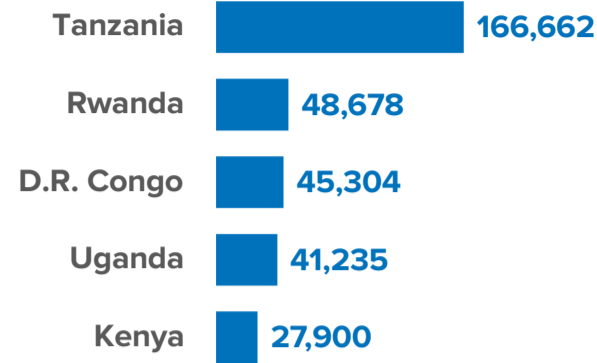

329,779
REFUGEES AND ASYLUM-SEEKERS
IN NEIGHBOURING COUNTRIES

87,760
REFUGEES AND ASYLUM-SEEKERS
HOSTED IN BURUNDI

209,092
REFUGEE RETURNEES SINCE 2017

1,531
REFUGEE RETURNEES IN 2023

75,300*
INTERNALLY DISPLACED IN
BURUNDI

*DTM Burundi – Internal Displacement Dashboard

**BURUNDIAN REFUGEES AND ASYLUM SEEKERS
BY COUNTRY OF ASYLUM**

RETURNEES SINCE 2017 BY COUNTRY OF ASYLUM

KEY POPULATION STATISTICS

Burundians displaced into neighbouring countries

Population of concern to UNHCR in Burundi

372,152

Total population of concern
in Burundi as of March 2023.

By the end of March 2023, Burundi was host to 372,152 persons of concern. This includes 209,092 returnees mainly from Tanzania, Rwanda, DRC and Uganda and a further 87,760 refugees and asylum-seekers, as well as 75,300 IDPs.