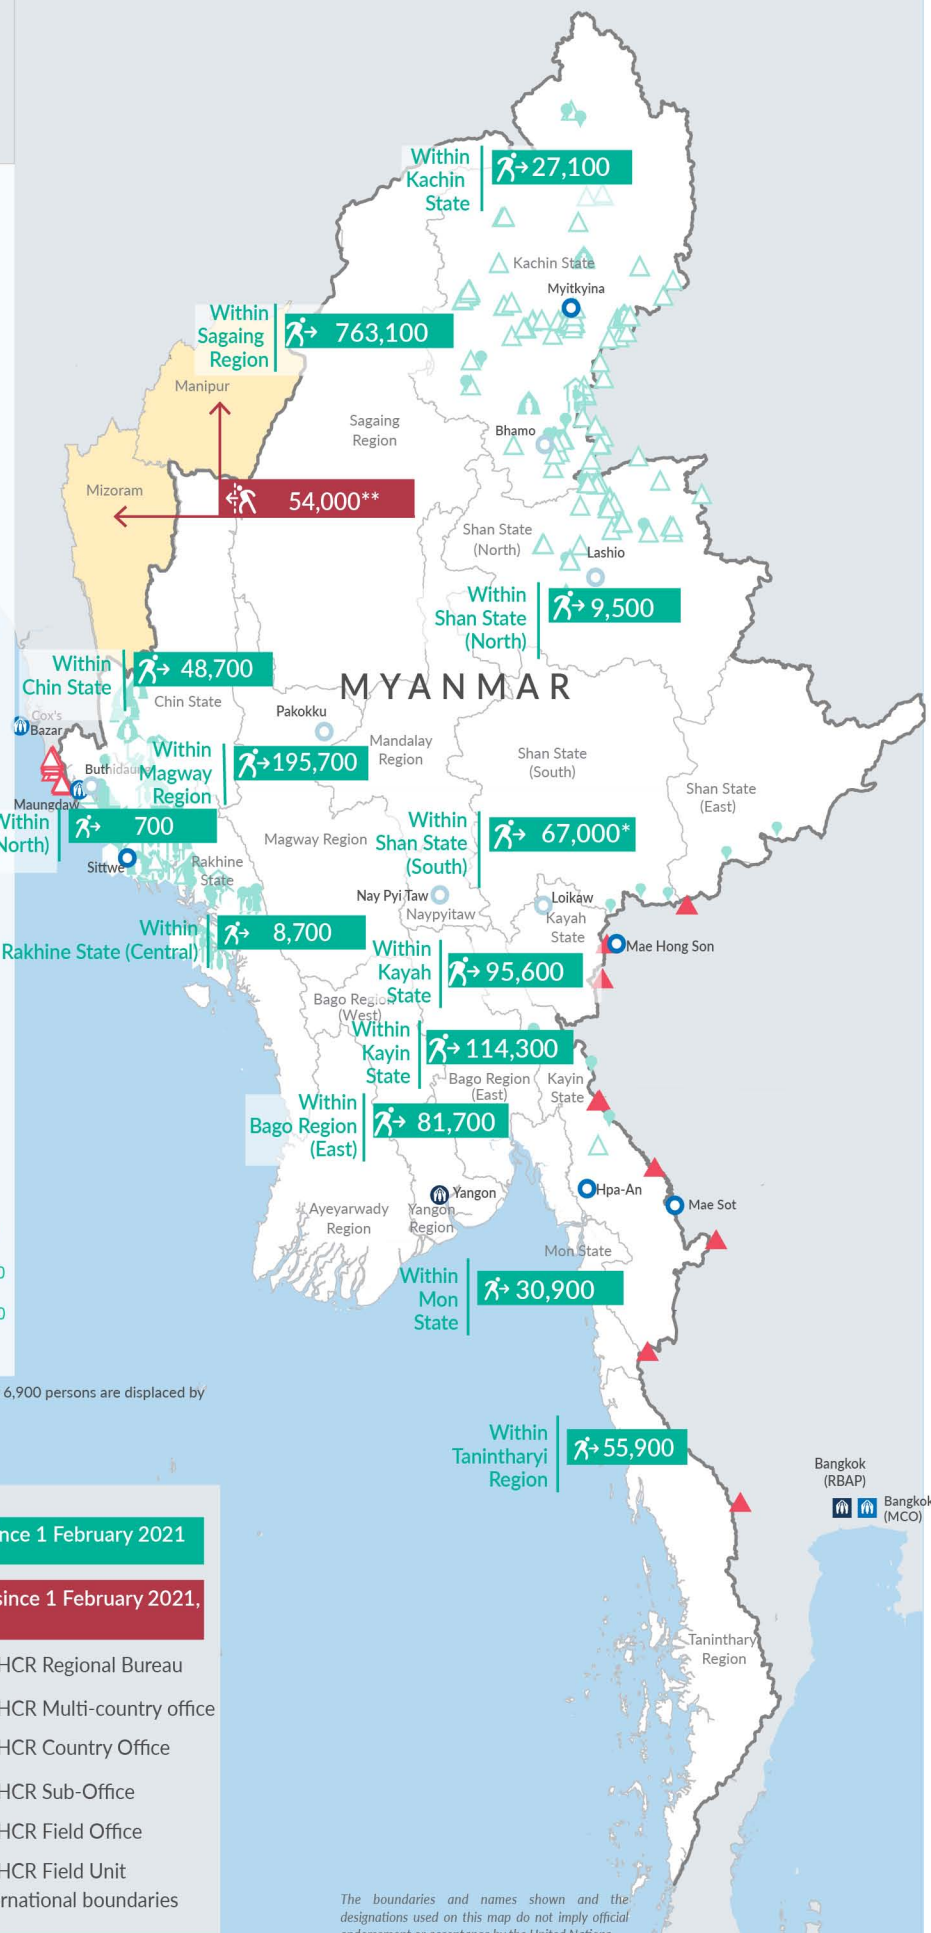

Key figures

Estimated # of IDPs → 1,498,900
 Estimated # of displaced to neighbouring countries → 54,000

Source : UN in Myanmar

Estimated displacement figures by Month

*60,100 persons are displaced by armed conflict in neighbouring Kayah State while 6,900 persons are displaced by inter-EAO conflict between SSPP and RCSS

**UN Estimates

***Range of figures was used while data collection was in progress

Estimated internal displacement within Myanmar since 1 February 2021 (rounded to the nearest hundred)

Estimated displacement to neighbouring countries since 1 February 2021, who remain displaced (rounded to the nearest hundred)

- IDP unplanned settlement (pre-1 Feb 2021)
- IDP Center (pre-1 Feb 2021)
- IDP spontaneous location (pre-1 Feb 2021)
- IDP planned settlement (pre-1 Feb 2021)
- Temporary shelter for displaced people from Myanmar
- Refugee, planned settlement
- States/Provinces with new arrivals
- UNHCR Regional Bureau
- UNHCR Multi-country office
- UNHCR Country Office
- UNHCR Sub-Office
- UNHCR Field Office
- UNHCR Field Unit
- International boundaries

The boundaries and names shown and the designations used on this map do not imply official endorsement or acceptance by the United Nations