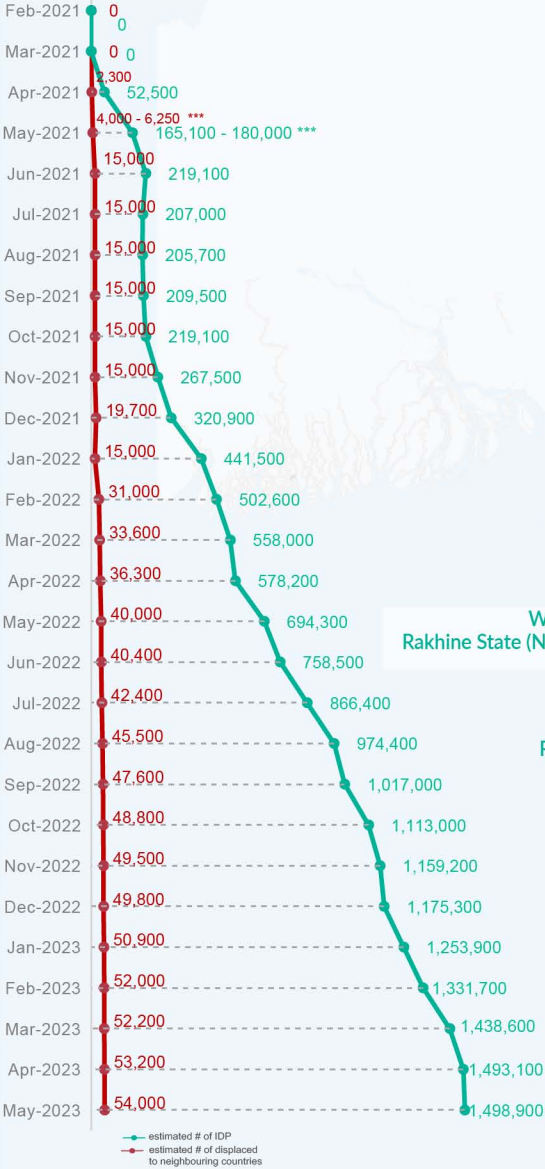

Key figures

Estimated # of IDPs → 1,498,900
 Estimated # of displaced to neighbouring countries → 54,000

Source : UN in Myanmar

Estimated displacement figures by Month

*60,100 persons are displaced by armed conflict in neighbouring Kayah State while 6,900 persons are displaced by inter-EAO conflict between SSPP and RCSS

**UN Estimates

***Range of figures was used while data collection was in progress

Estimated internal displacement within Myanmar since 1 February 2021 (rounded to the nearest hundred)

Estimated displacement to neighbouring countries since 1 February 2021, who remain displaced (rounded to the nearest hundred)

- IDP unplanned settlement (pre-1 Feb 2021)
- IDP Center (pre-1 Feb 2021)
- IDP spontaneous location (pre-1 Feb 2021)
- IDP planned settlement (pre-1 Feb 2021)
- Temporary shelter for displaced people from Myanmar
- Refugee, planned settlement
- States/Provinces with new arrivals
- UNHCR Regional Bureau
- UNHCR Multi-country office
- UNHCR Country Office
- UNHCR Sub-Office
- UNHCR Field Office
- UNHCR Field Unit
- International boundaries