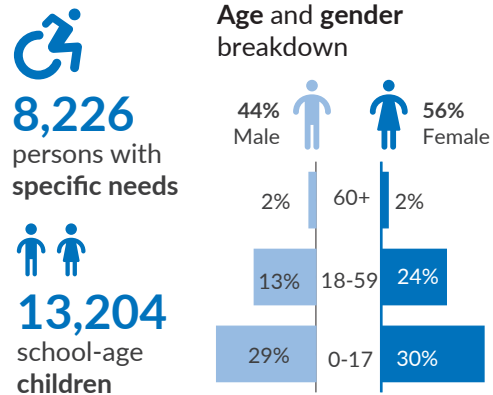

**Key figures**

 **50,569**  **25,357**

Estimated arrivals from Burkina Faso

Individuals registered

 **19**

Main crossing points

- 8 to Ghana,
- 7 to Côte d'Ivoire,
- 2 to Benin,
- 2 to Togo

**Monthly influx**

**Individual registered breakdown**

**Cumulative arrivals trend**

The boundaries and names shown and the designations used on this map do not imply official endorsement or acceptance by the United Nations.