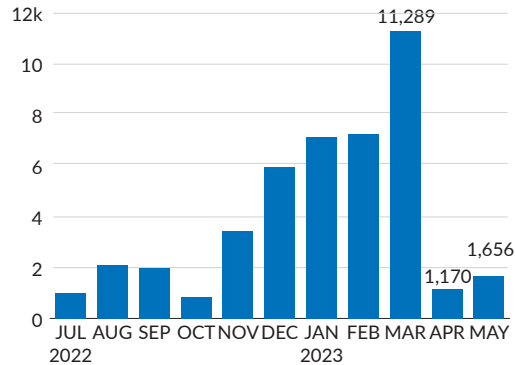

**Key figures**

 **50,569**  **25,357**

Estimated arrivals from Burkina Faso

Individuals registered

 **19**

Main crossing points

- 8 to Ghana,
- 7 to Côte d'Ivoire,
- 2 to Benin,
- 2 to Togo

**Monthly influx**

**Individual registered breakdown**

**Cumulative arrivals trend**

The boundaries and names shown and the designations used on this map do not imply official endorsement or acceptance by the United Nations.