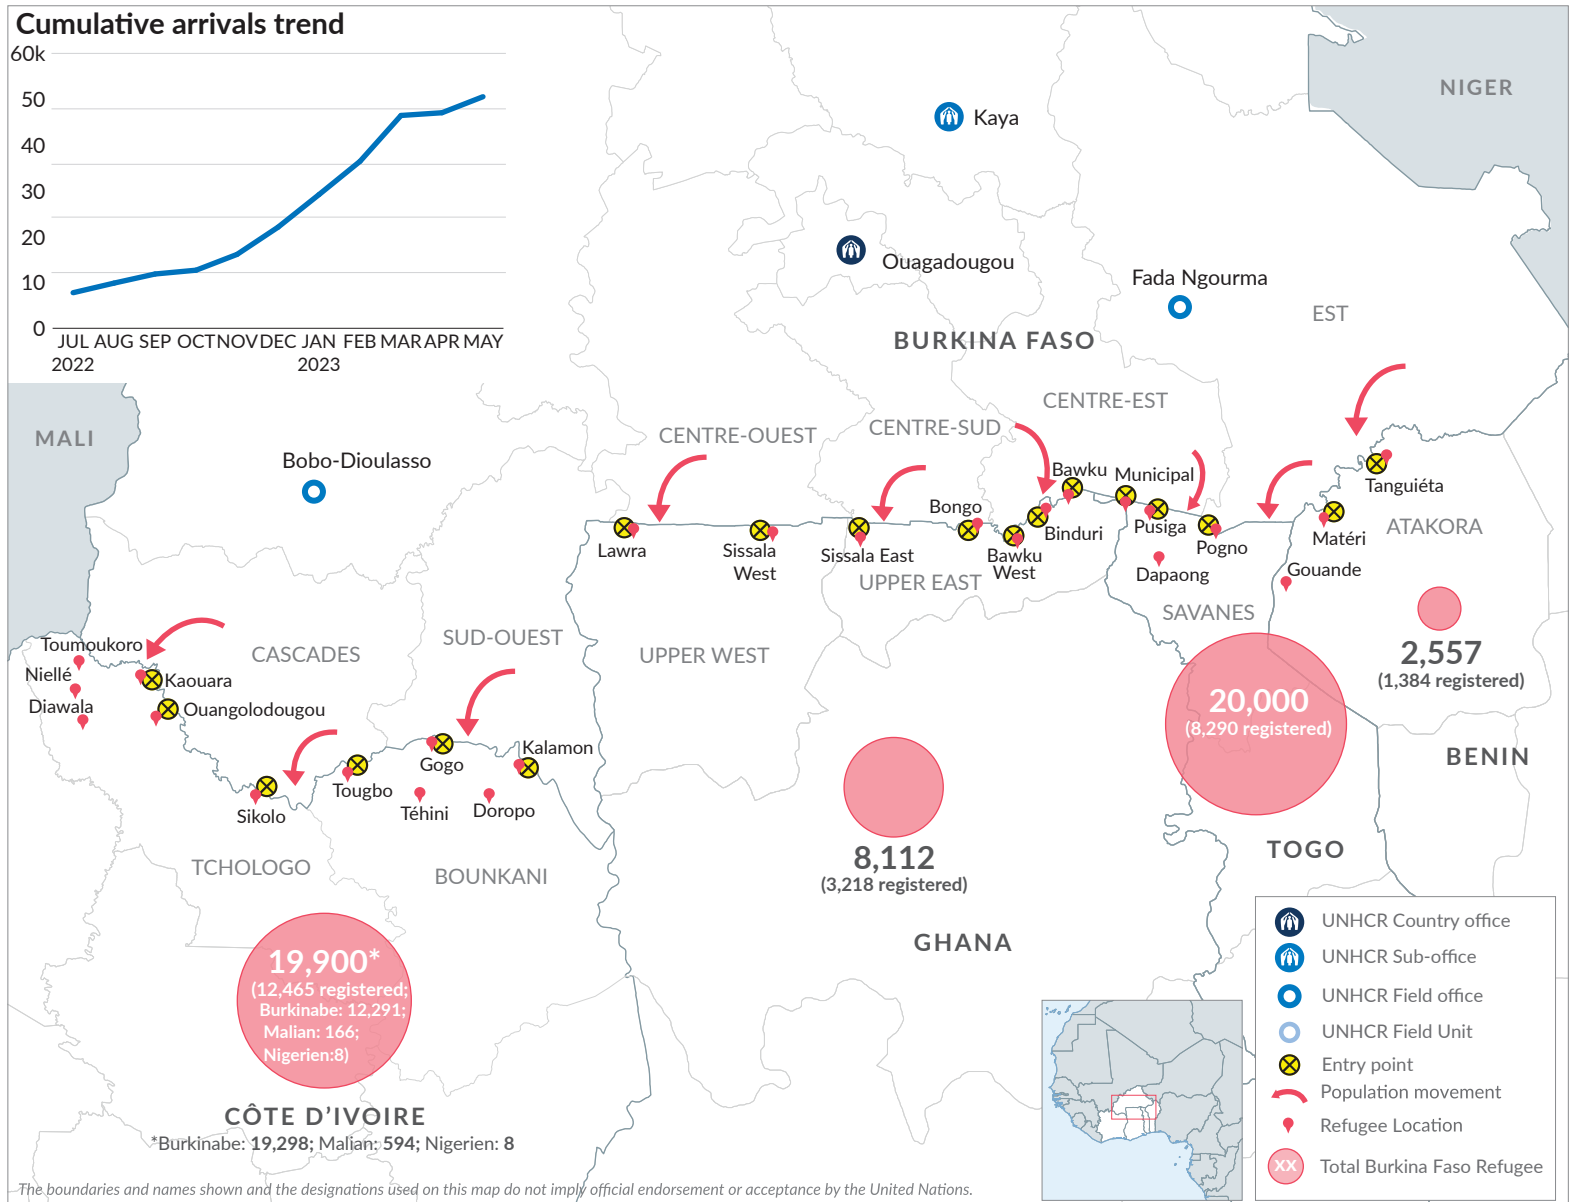

**Key figures**

 **50,569**  **25,357**

Estimated arrivals from Burkina Faso

Individuals registered

 **19**

Main crossing points

- 8 to Ghana,
- 7 to Côte d'Ivoire,
- 2 to Benin,
- 2 to Togo

**Monthly influx**

**Individual registered breakdown**

**Cumulative arrivals trend**

The boundaries and names shown and the designations used on this map do not imply official endorsement or acceptance by the United Nations.

Sources: UNHCR, DAARA, ANPC, CNAR, SP-CNR