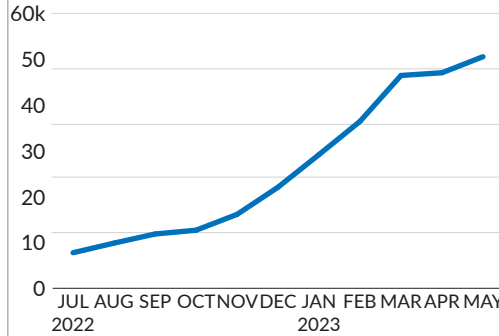

**Key figures**

 **50,569**  **25,357**

Estimated arrivals from Burkina Faso

Individuals registered

 **19**

Main crossing points

- 8 to Ghana,
- 7 to Côte d'Ivoire,
- 2 to Benin,
- 2 to Togo

**Monthly influx**

**Individual registered breakdown**

**Cumulative arrivals trend**

The boundaries and names shown and the designations used on this map do not imply official endorsement or acceptance by the United Nations.