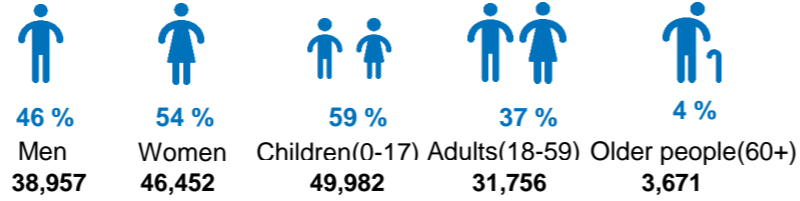

# SO Bassiknou | Refugees registered

As of 31 May 2023

Bassikounou  
Individuals Registered

**In Camp** **84,093**  
**Out of Camp** **1,316**

**85,409**

**18,764**  
Households

**85,409**  
Individuals

**Biometrics**

BIMS	96%
NNI	74%

	Registered in 2023	New Arrivals in 2023	Returns 2023
	<b>1069</b>	<b>100</b>	<b>0</b>

Total persons with specific needs: **6,791**