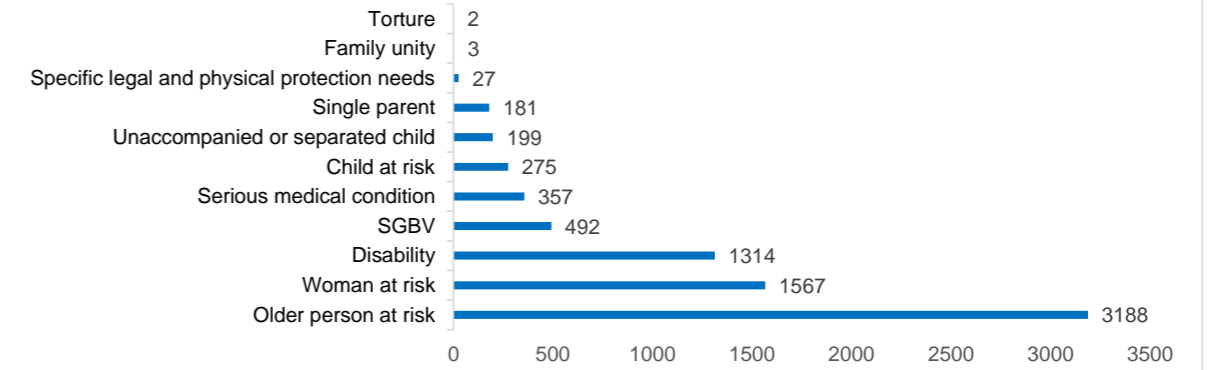

SPECIFIC NEEDS