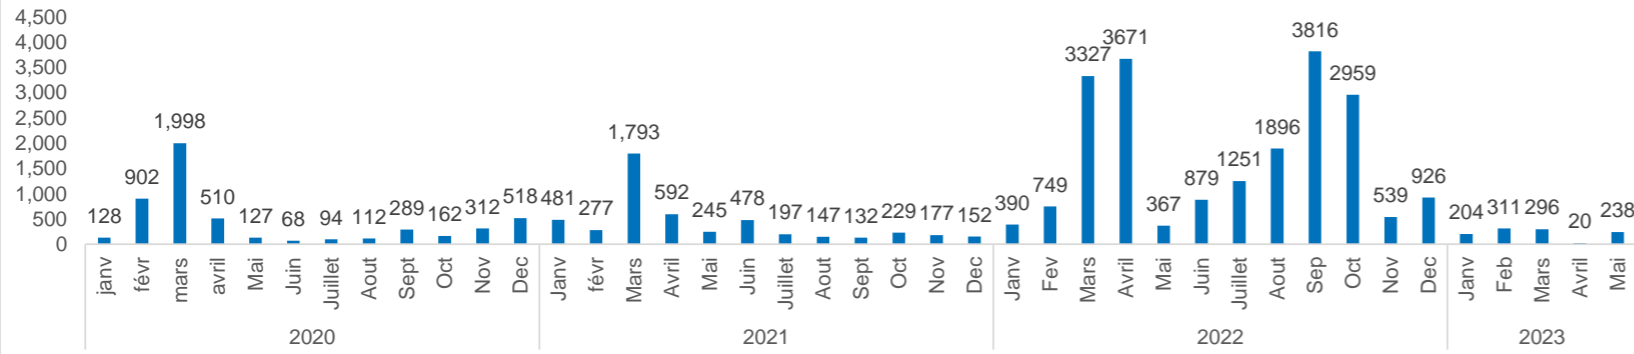

NEW REGISTRATIONS