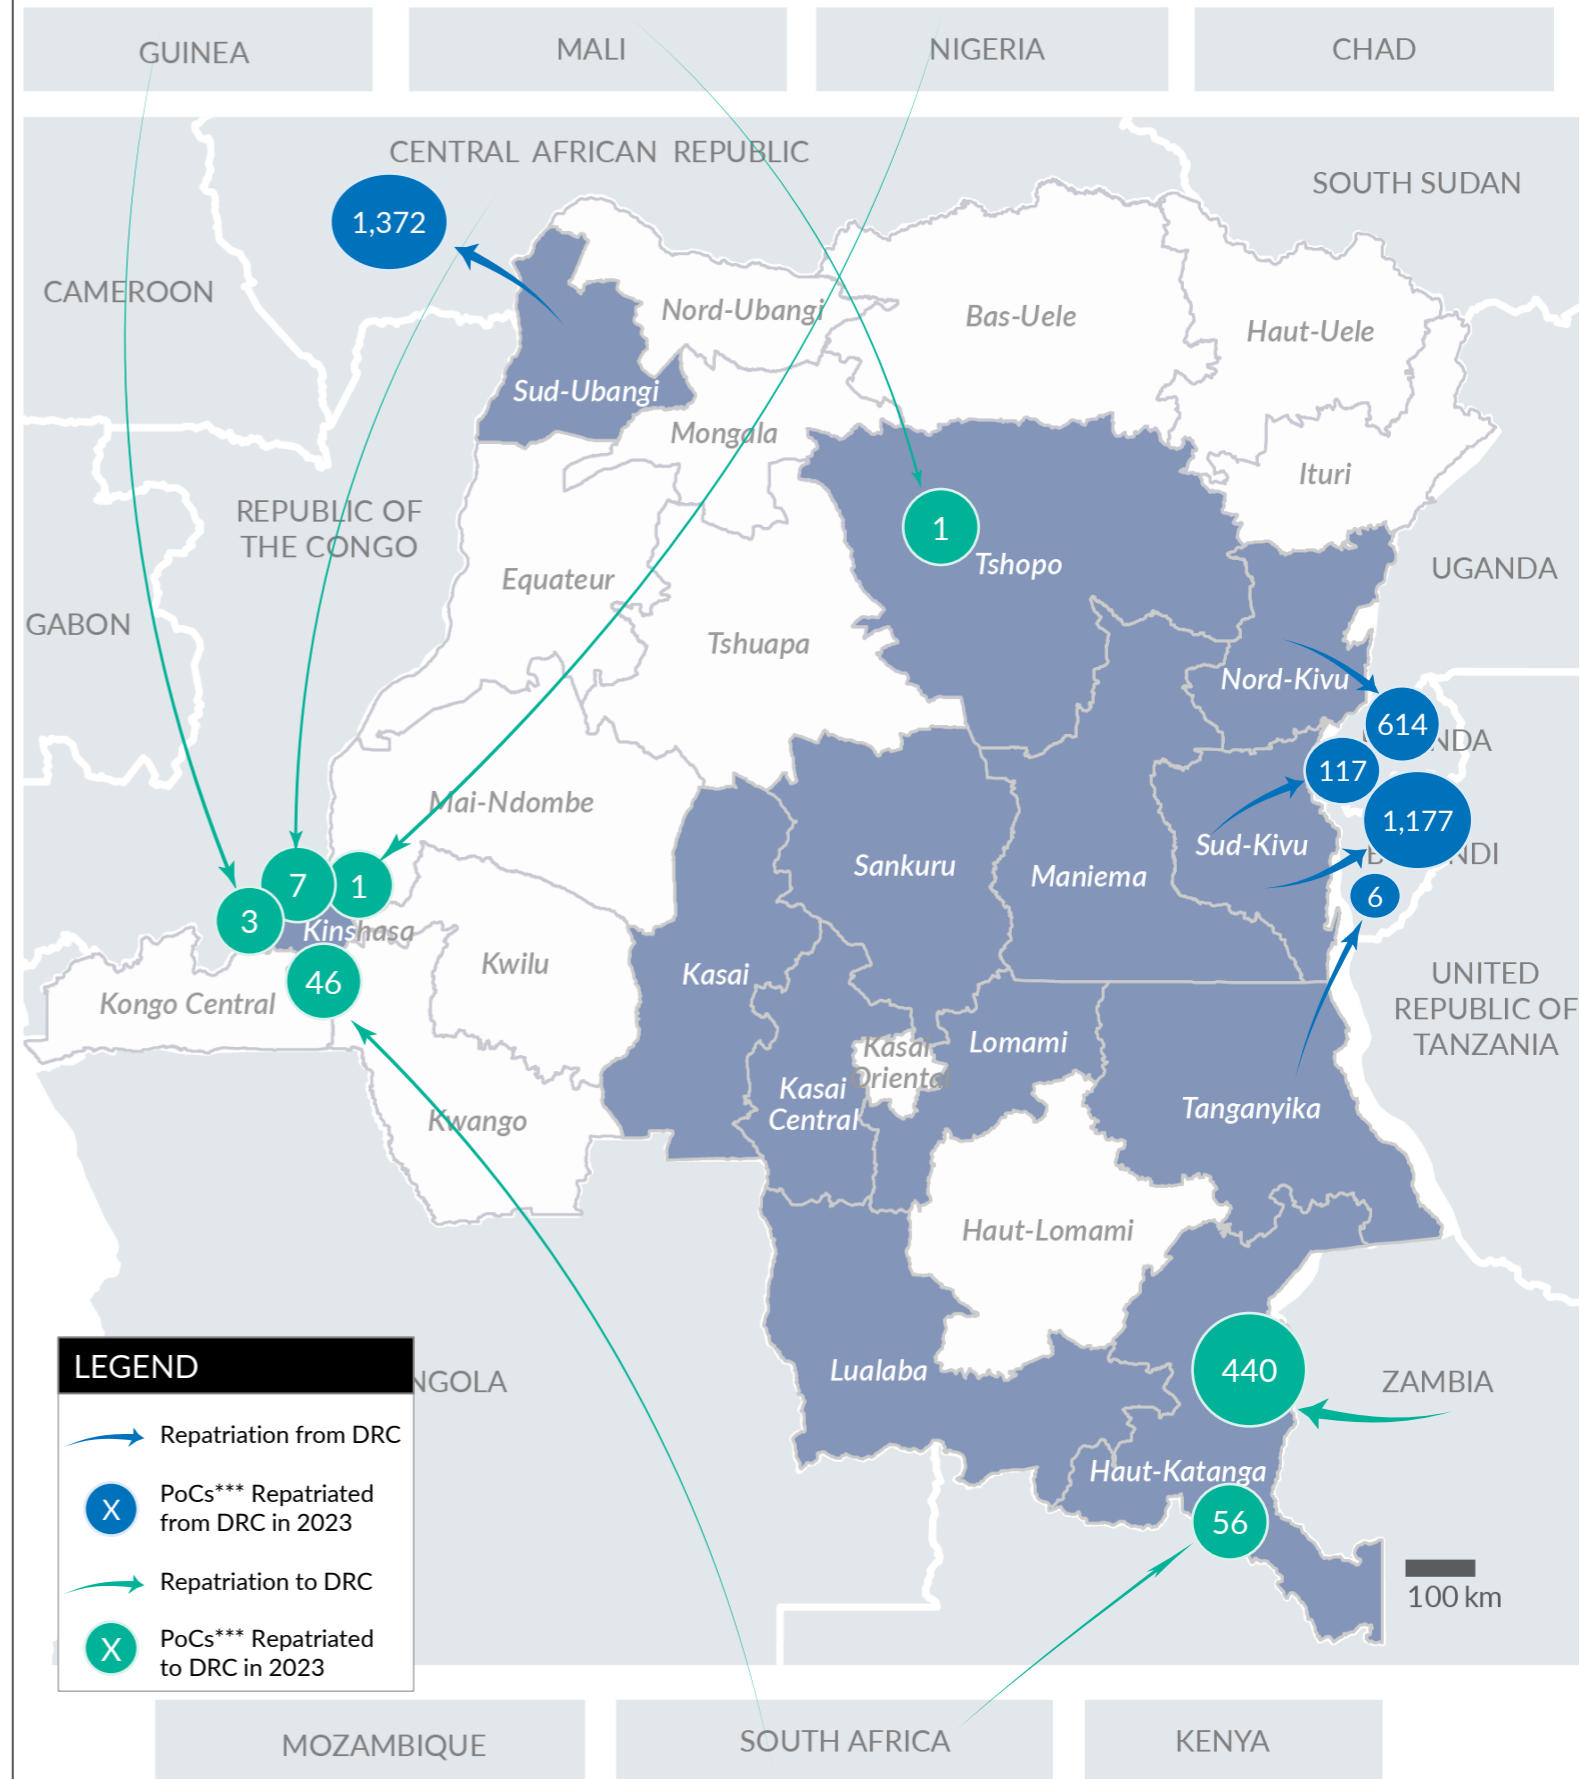

**VOLREP\* OUT**

**3,286**

Individuals repatriated  
from DRC since  
January 2023

**932**

Families repatriated  
from DRC since  
January 2023

**Country of repatriation**

**Repatriation from DRC to other countries (last 12 months)**

**Repatriation from DRC to other countries since 2018**

**VOLREP\* IN**

**554**

Individuals repatriated  
in DRC since  
January 2023

**126**

Families repatriated  
in DRC since  
January 2023\*\*\*\*

**Country of repatriation**

**Repatriation from other countries to DRC (last 12 months)**

**Repatriation from other countries to DRC since 2018**

**MAIN PROVINCES WHERE REPATRIATIONS HAVE TAKEN PLACE**

The boundaries and names shown, and the designations used on this map do not imply official endorsement or acceptance by the United Nations.