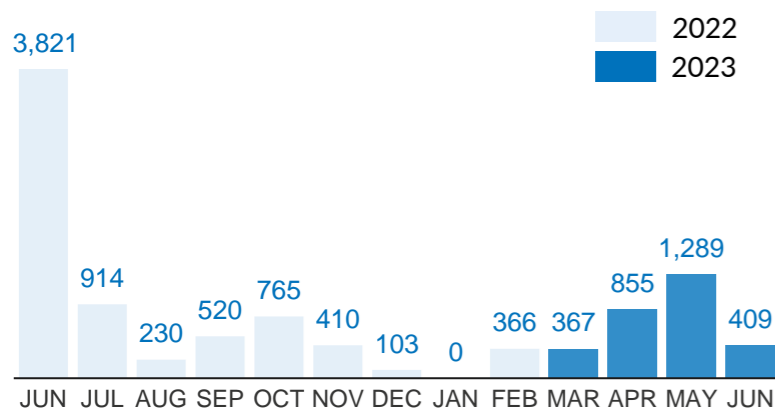

**VOLREP\* OUT**

**3,286**

Individuals repatriated  
from DRC since  
January 2023

**932**

Families repatriated  
from DRC since  
January 2023

**Country of repatriation**

**Repatriation from DRC to other countries (last 12 months)**

**Repatriation from DRC to other countries since 2018**

**VOLREP\* IN**

**554**

Individuals repatriated  
in DRC since  
January 2023

**126**

Families repatriated  
in DRC since  
January 2023\*\*\*\*

**Country of repatriation**

**Repatriation from other countries to DRC (last 12 months)**

**Repatriation from other countries to DRC since 2018**

**MAIN PROVINCES WHERE REPATRIATIONS HAVE TAKEN PLACE**

The boundaries and names shown, and the designations used on this map do not imply official endorsement or acceptance by the United Nations.