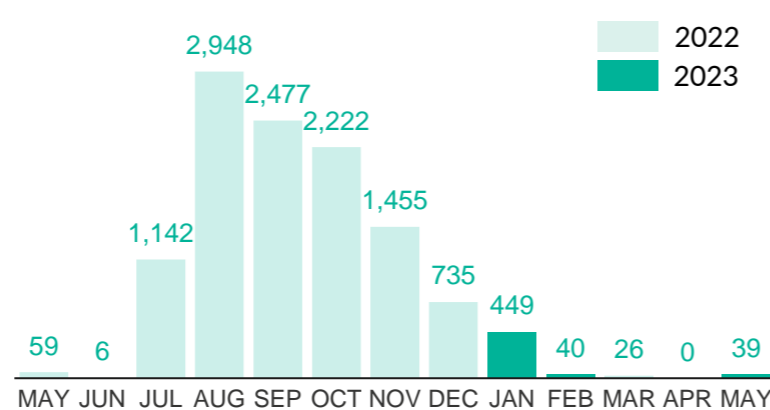

**VOLREP\* OUT**

**3,286**

Individuals repatriated  
from DRC since  
January 2023

**932**

Families repatriated  
from DRC since  
January 2023

**Country of repatriation**

**Repatriation from DRC to other countries (last 12 months)**

**Repatriation from DRC to other countries since 2018**

**VOLREP\* IN**

**554**

Individuals repatriated  
in DRC since  
January 2023

**126**

Families repatriated  
in DRC since  
January 2023\*\*\*\*

**Country of repatriation**

**Repatriation from other countries to DRC (last 12 months)**

**Repatriation from other countries to DRC since 2018**

**MAIN PROVINCES WHERE REPATRIATIONS HAVE TAKEN PLACE**

The boundaries and names shown, and the designations used on this map do not imply official endorsement or acceptance by the United Nations.