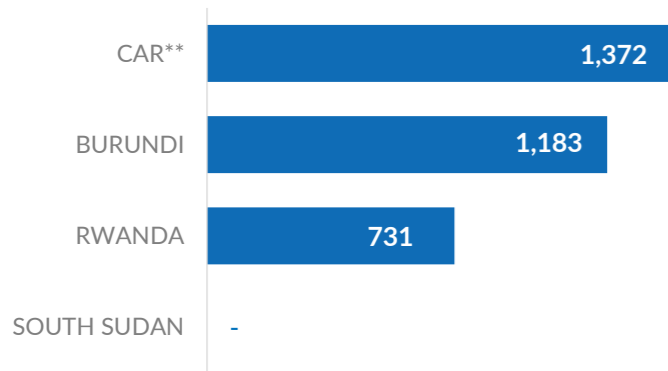

**VOLREP\* OUT**

**3,286**

Individuals repatriated  
from DRC since  
January 2023

**932**

Families repatriated  
from DRC since  
January 2023

**Country of repatriation**

**Repatriation from DRC to other countries (last 12 months)**

**Repatriation from DRC to other countries since 2018**

**VOLREP\* IN**

**554**

Individuals repatriated  
in DRC since  
January 2023

**126**

Families repatriated  
in DRC since  
January 2023\*\*\*\*

**Country of repatriation**

**Repatriation from other countries to DRC (last 12 months)**

**Repatriation from other countries to DRC since 2018**

**MAIN PROVINCES WHERE REPATRIATIONS HAVE TAKEN PLACE**

The boundaries and names shown, and the designations used on this map do not imply official endorsement or acceptance by the United Nations.