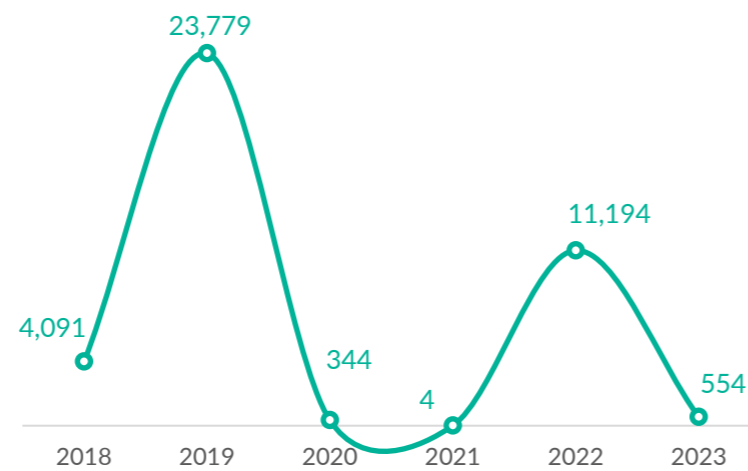

**VOLREP\* OUT**

**3,286**

Individuals repatriated  
from DRC since  
January 2023

**932**

Families repatriated  
from DRC since  
January 2023

**Country of repatriation**

**Repatriation from DRC to other countries (last 12 months)**

**Repatriation from DRC to other countries since 2018**

**VOLREP\* IN**

**554**

Individuals repatriated  
in DRC since  
January 2023

**126**

Families repatriated  
in DRC since  
January 2023\*\*\*\*

**Country of repatriation**

**Repatriation from other countries to DRC (last 12 months)**

**Repatriation from other countries to DRC since 2018**

**MAIN PROVINCES WHERE REPATRIATIONS HAVE TAKEN PLACE**

The boundaries and names shown, and the designations used on this map do not imply official endorsement or acceptance by the United Nations.