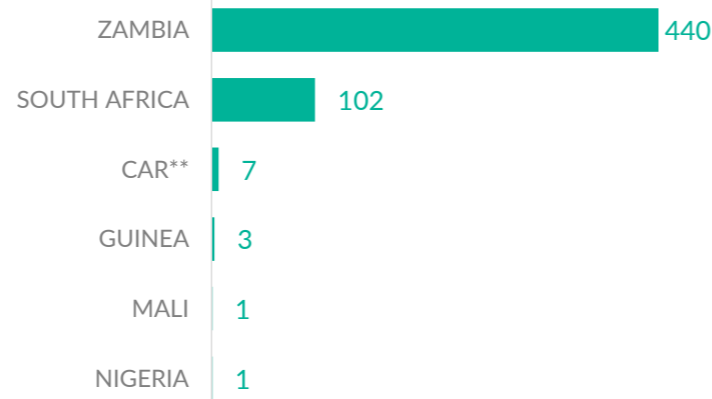

**VOLREP\* OUT**

**3,286**

Individuals repatriated  
from DRC since  
January 2023

**932**

Families repatriated  
from DRC since  
January 2023

**Country of repatriation**

**Repatriation from DRC to other countries (last 12 months)**

**Repatriation from DRC to other countries since 2018**

**VOLREP\* IN**

**554**

Individuals repatriated  
in DRC since  
January 2023

**126**

Families repatriated  
in DRC since  
January 2023\*\*\*\*

**Country of repatriation**

**Repatriation from other countries to DRC (last 12 months)**

**Repatriation from other countries to DRC since 2018**

**MAIN PROVINCES WHERE REPATRIATIONS HAVE TAKEN PLACE**

The boundaries and names shown, and the designations used on this map do not imply official endorsement or acceptance by the United Nations.