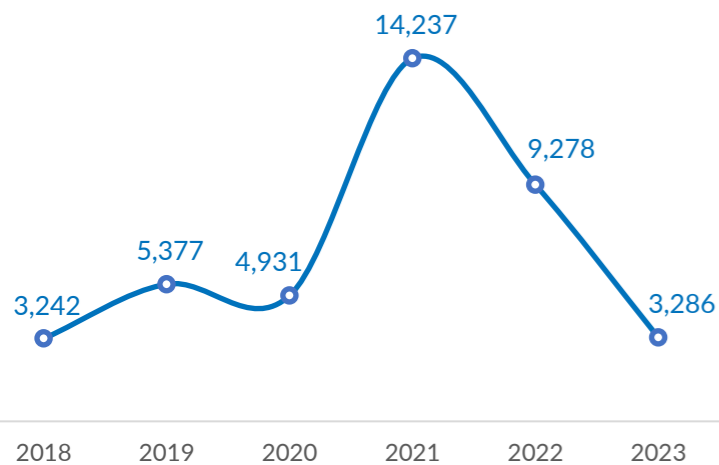

**VOLREP\* OUT**

**3,286**

Individuals repatriated  
from DRC since  
January 2023

**932**

Families repatriated  
from DRC since  
January 2023

**Country of repatriation**

**Repatriation from DRC to other countries (last 12 months)**

**Repatriation from DRC to other countries since 2018**

**VOLREP\* IN**

**554**

Individuals repatriated  
in DRC since  
January 2023

**126**

Families repatriated  
in DRC since  
January 2023\*\*\*\*

**Country of repatriation**