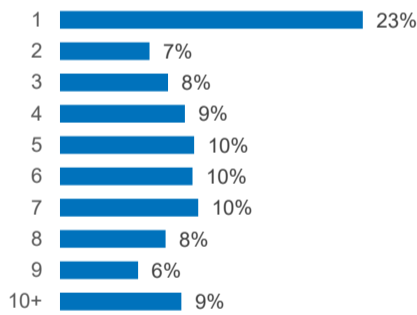

Family Size