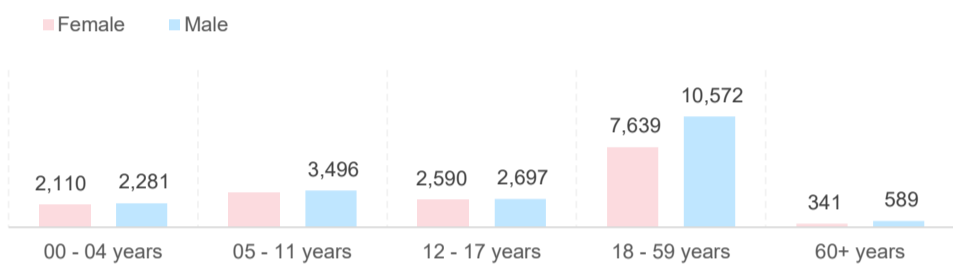

# 35,625

Total refugees and asylum seekers in Somalia

As of 31 May 2023, Somalia is hosting 35,625 refugees and asylum-seekers, among which 69% are women and children. The majority of refugees and asylum-seekers 67% are from Ethiopia, followed by Yemen 29%, Syria 4% and other countries 1%.

75% refugees and asylum-seekers reside in urban or peri-urban settings across Woqooyi Galbeed and Bari regions, in the northern part of the country.

### Age and gender