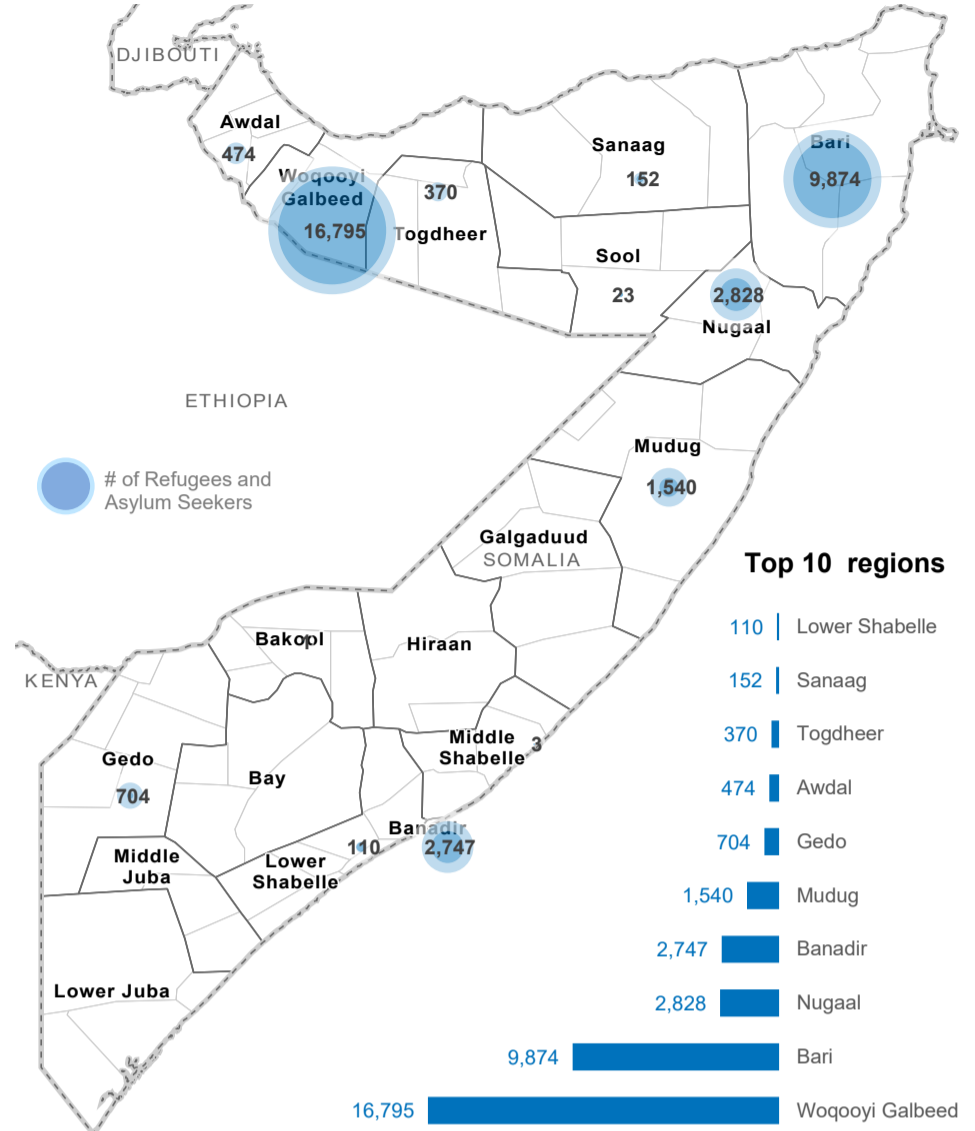

Current Location by Region

The boundaries and names shown and the designations used on this map do not imply social endorsement or acceptance by the United Nations