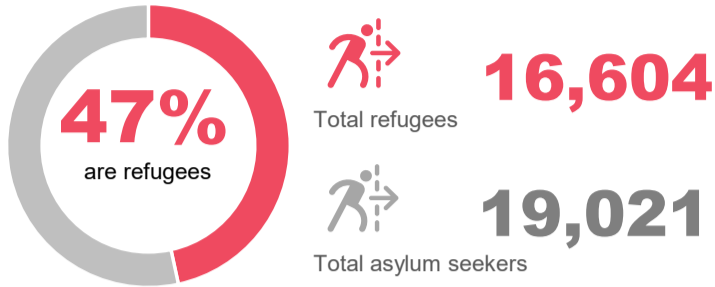

# 35,625

Total refugees and asylum seekers in Somalia

As of 31 May 2023, Somalia is hosting 35,625 refugees and asylum-seekers, among which 69% are women and children. The majority of refugees and asylum-seekers 67% are from Ethiopia, followed by Yemen 29%, Syria 4% and other countries 1%.

75% refugees and asylum-seekers reside in urban or peri-urban settings across Woqooyi Galbeed and Bari regions, in the northern part of the country.

### Age and gender