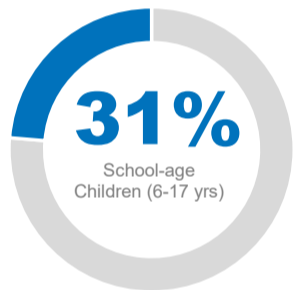

School-age Children