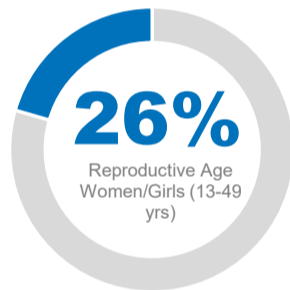

Reproductive Age Women/Girls