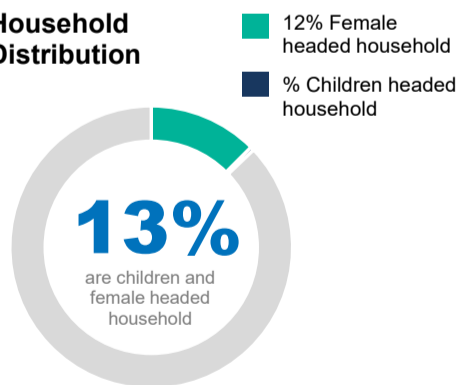

Household Distribution