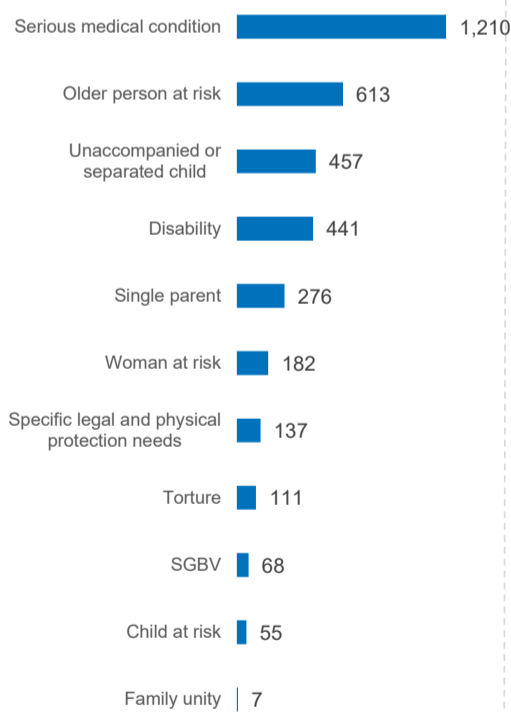

35,625

Total refugees and asylum seekers in Somalia

As of 31 May 2023, Somalia is hosting 35,625 refugees and asylum-seekers, among which 69% are women and children. The majority of refugees and asylum-seekers 67% are from Ethiopia, followed by Yemen 29%, Syria 4% and other countries 1%.

75% refugees and asylum-seekers reside in urban or peri-urban settings across Woqooyi Galbeed and Bari regions, in the northern part of the country.

Age and gender

School-age Children

Reproductive Age Women/Girls

Specific Needs

Family Size

Household Distribution

Current Location by Region

The boundaries and names shown and the designations used on this map do not imply social endorsement or acceptance by the United Nations

Monthly registration trend

Country of Origin by region

Region	Ethiopia	Yemen	Syria	Tanzania	Other	Total
Awdal	294	171	9	-	-	474
Bakool	1	-	-	-	-	1
Banadir	12	119	2,476	139	1	2,747
Bari	7,890	84	1,892	-	8	9,874
Galgaduud	-	-	1	-	-	1
Gedo	704	-	-	-	-	704
Lower Shabelle	-	-	110	-	-	110
Middle Juba	-	-	3	-	-	3
Middle Shabelle	-	-	3	-	-	3
Mudug	1,473	22	43	-	2	1,540
Nugaal	2,601	17	210	-	-	2,828
Sanaag	129	4	19	-	-	152
Sool	11	-	12	-	-	23
Togdheer	191	37	142	-	-	370
Woqooyi Galbeed	10,453	1,025	5,159	-	158	16,795
Grand Total	23,759	10,241	1,317	139	168	35,625

Yearly registration trend

UNHCR is grateful for the generous contributions of donors who have directly contributed to the UNHCR Somalia operation in 2023