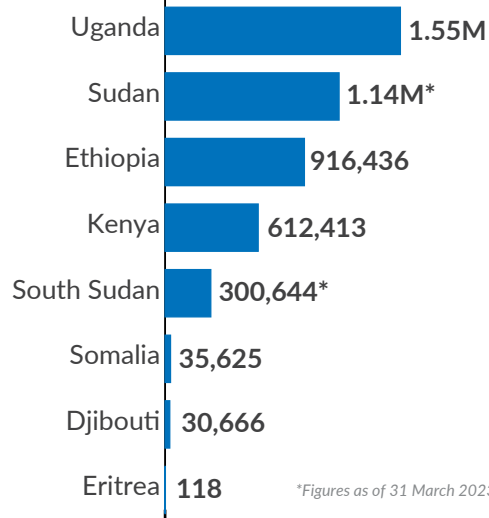

Refugees and Asylum seekers

16.79M

Refugees, Asylum seekers, returnees and Internally Displaced Persons in the IGAD region

Breakdown

4.59M

Refugees and asylum seekers

12.15M

Internally Displaced Persons

52,236

Returnees in 2023

As of 31 May 2023, the IGAD region is host to 4.59 million refugees and asylum-seekers. The majority of refugees and asylum-seekers are from South Sudan, currently at 2.26 million. Some 12.15 million people are internally displaced in the region as a result of conflict and drought. Over 52,000 refugees have returned to their countries of origin in 2023.

By Host countries