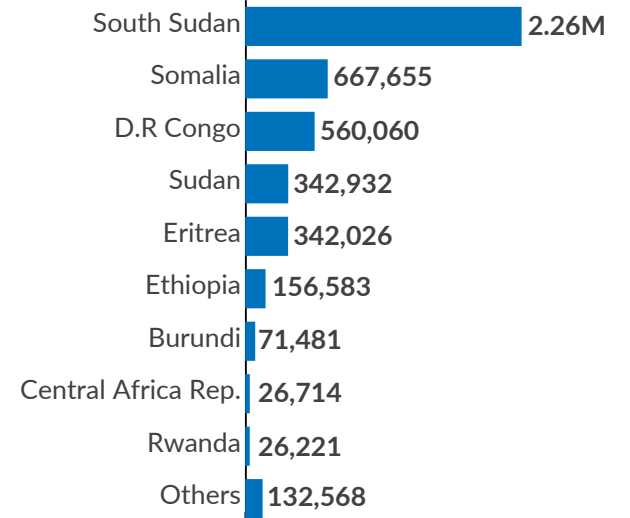

Refugees and Asylum seekers

**16.79M**

Refugees, Asylum seekers, returnees and Internally Displaced Persons in the IGAD region

Breakdown

**4.59M**

Refugees and asylum seekers

**12.15M**

Internally Displaced Persons

**52,236**

Returnees in 2023

As of 31 May 2023, the IGAD region is host to 4.59 million refugees and asylum-seekers. The majority of refugees and asylum-seekers are from South Sudan, currently at 2.26 million. Some 12.15 million people are internally displaced in the region as a result of conflict and drought. Over 52,000 refugees have returned to their countries of origin in 2023.

By Host countries

By Source countries

Internally displaced Persons (IDPs)

Returnees in 2023