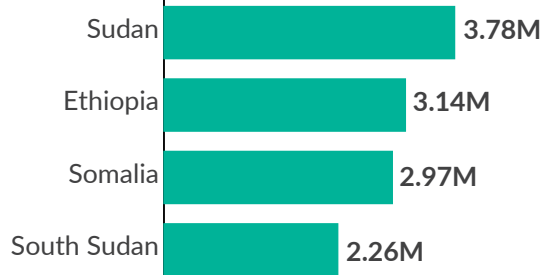

Internally displaced Persons (IDPs)