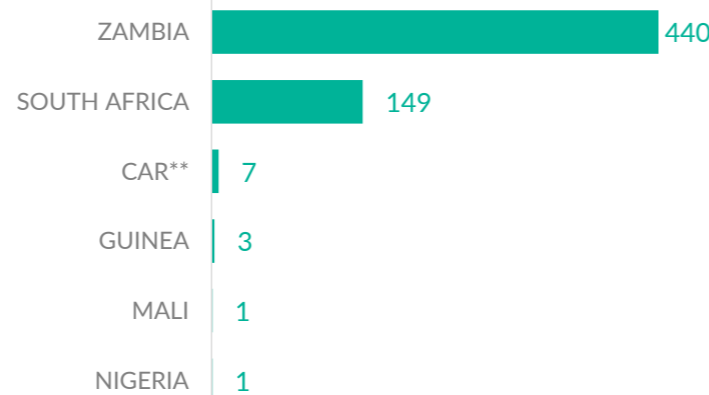

VOLREP* OUT

5,056 **1,493**

Individuals repatriated from DRC since January 2023

Families repatriated from DRC since January 2023

Country of repatriation

Repatriation from DRC to other countries (last 12 months)

Repatriation from DRC to other countries since 2018

VOLREP* IN

601 **147**

Individuals repatriated in DRC since January 2023

Families repatriated in DRC since January 2023****

Country of repatriation

Repatriation from other countries to DRC (last 12 months)

Repatriation from other countries to DRC since 2018

MAIN PROVINCES WHERE REPATRIATIONS HAVE TAKEN PLACE

The boundaries and names shown, and the designations used on this map do not imply official endorsement or acceptance by the United Nations.