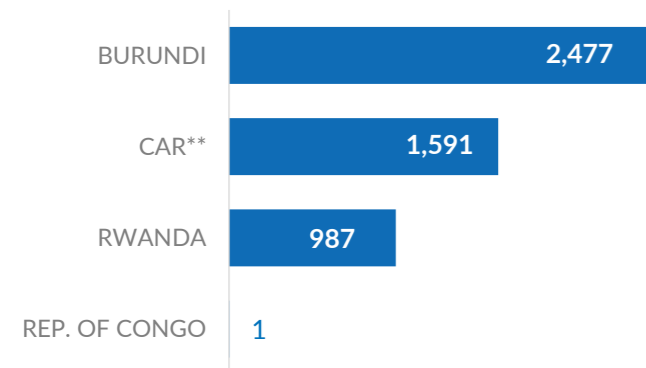

VOLREP* OUT

5,056 **1,493**

Individuals repatriated from DRC since January 2023

Families repatriated from DRC since January 2023

Country of repatriation

Repatriation from DRC to other countries (last 12 months)

Repatriation from DRC to other countries since 2018

VOLREP* IN

601 **147**

Individuals repatriated in DRC since January 2023

Families repatriated in DRC since January 2023****

Country of repatriation

Repatriation from other countries to DRC (last 12 months)

Repatriation from other countries to DRC since 2018

MAIN PROVINCES WHERE REPATRIATIONS HAVE TAKEN PLACE

The boundaries and names shown, and the designations used on this map do not imply official endorsement or acceptance by the United Nations.