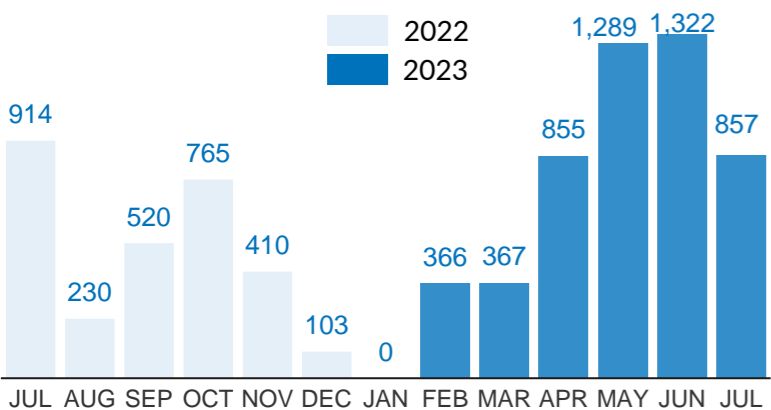

VOLREP* OUT

5,056 **1,493**

Individuals repatriated from DRC since January 2023

Families repatriated from DRC since January 2023

Country of repatriation

Repatriation from DRC to other countries (last 12 months)

Repatriation from DRC to other countries since 2018

VOLREP* IN

601 **147**

Individuals repatriated in DRC since January 2023

Families repatriated in DRC since January 2023****

Country of repatriation

Repatriation from other countries to DRC (last 12 months)