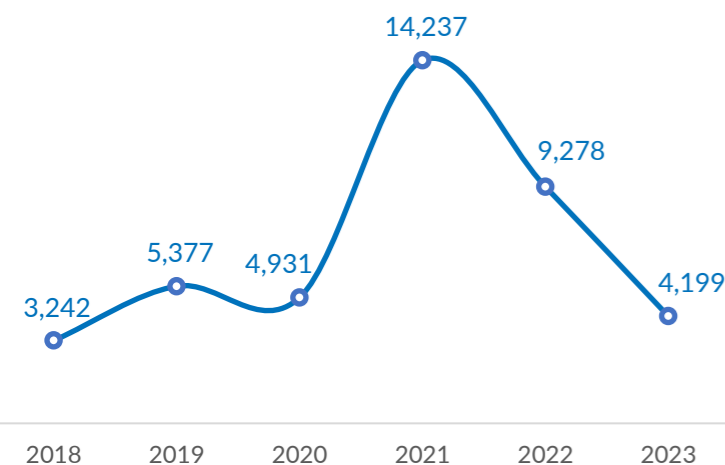

VOLREP* OUT

5,056 **1,493**

Individuals repatriated from DRC since January 2023

Families repatriated from DRC since January 2023

Country of repatriation

Repatriation from DRC to other countries (last 12 months)

Repatriation from DRC to other countries since 2018

VOLREP* IN

601 **147**

Individuals repatriated in DRC since January 2023

Families repatriated in DRC since January 2023****

Country of repatriation

Repatriation from other countries to DRC (last 12 months)