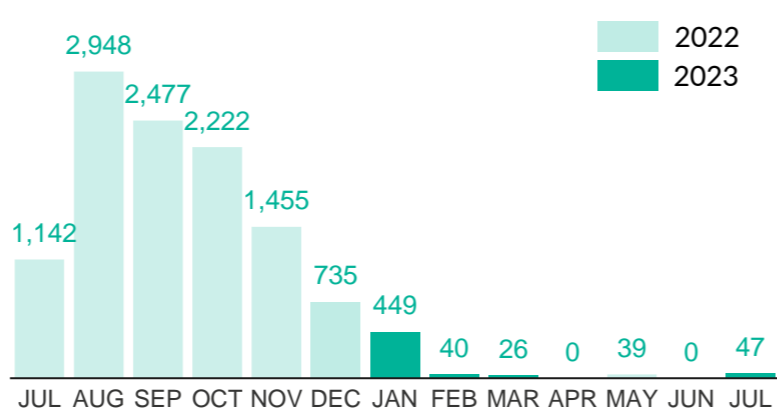

VOLREP* OUT

5,056 **1,493**

Individuals repatriated from DRC since January 2023

Families repatriated from DRC since January 2023

Country of repatriation

Repatriation from DRC to other countries (last 12 months)

Repatriation from DRC to other countries since 2018

VOLREP* IN

601 **147**

Individuals repatriated in DRC since January 2023

Families repatriated in DRC since January 2023****

Country of repatriation

Repatriation from other countries to DRC (last 12 months)

Repatriation from other countries to DRC since 2018

MAIN PROVINCES WHERE REPATRIATIONS HAVE TAKEN PLACE

The boundaries and names shown, and the designations used on this map do not imply official endorsement or acceptance by the United Nations.