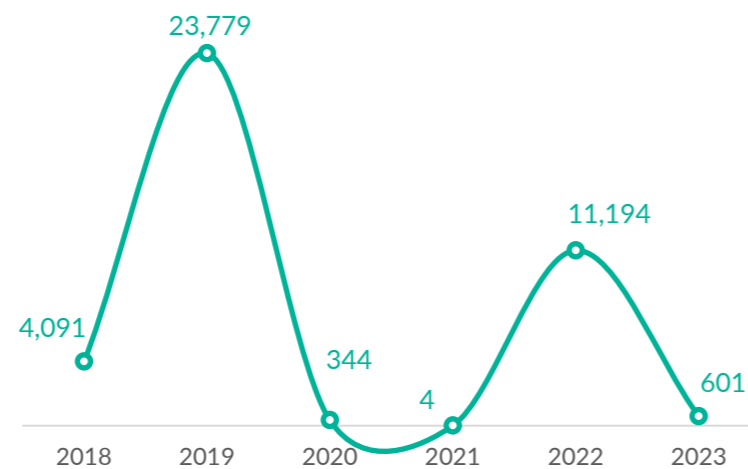

VOLREP* OUT

5,056 **1,493**

Individuals repatriated from DRC since January 2023

Families repatriated from DRC since January 2023

Country of repatriation

Repatriation from DRC to other countries (last 12 months)

Repatriation from DRC to other countries since 2018

VOLREP* IN

601 **147**

Individuals repatriated in DRC since January 2023

Families repatriated in DRC since January 2023****

Country of repatriation

Repatriation from other countries to DRC (last 12 months)

Repatriation from other countries to DRC since 2018

MAIN PROVINCES WHERE REPATRIATIONS HAVE TAKEN PLACE

The boundaries and names shown, and the designations used on this map do not imply official endorsement or acceptance by the United Nations.