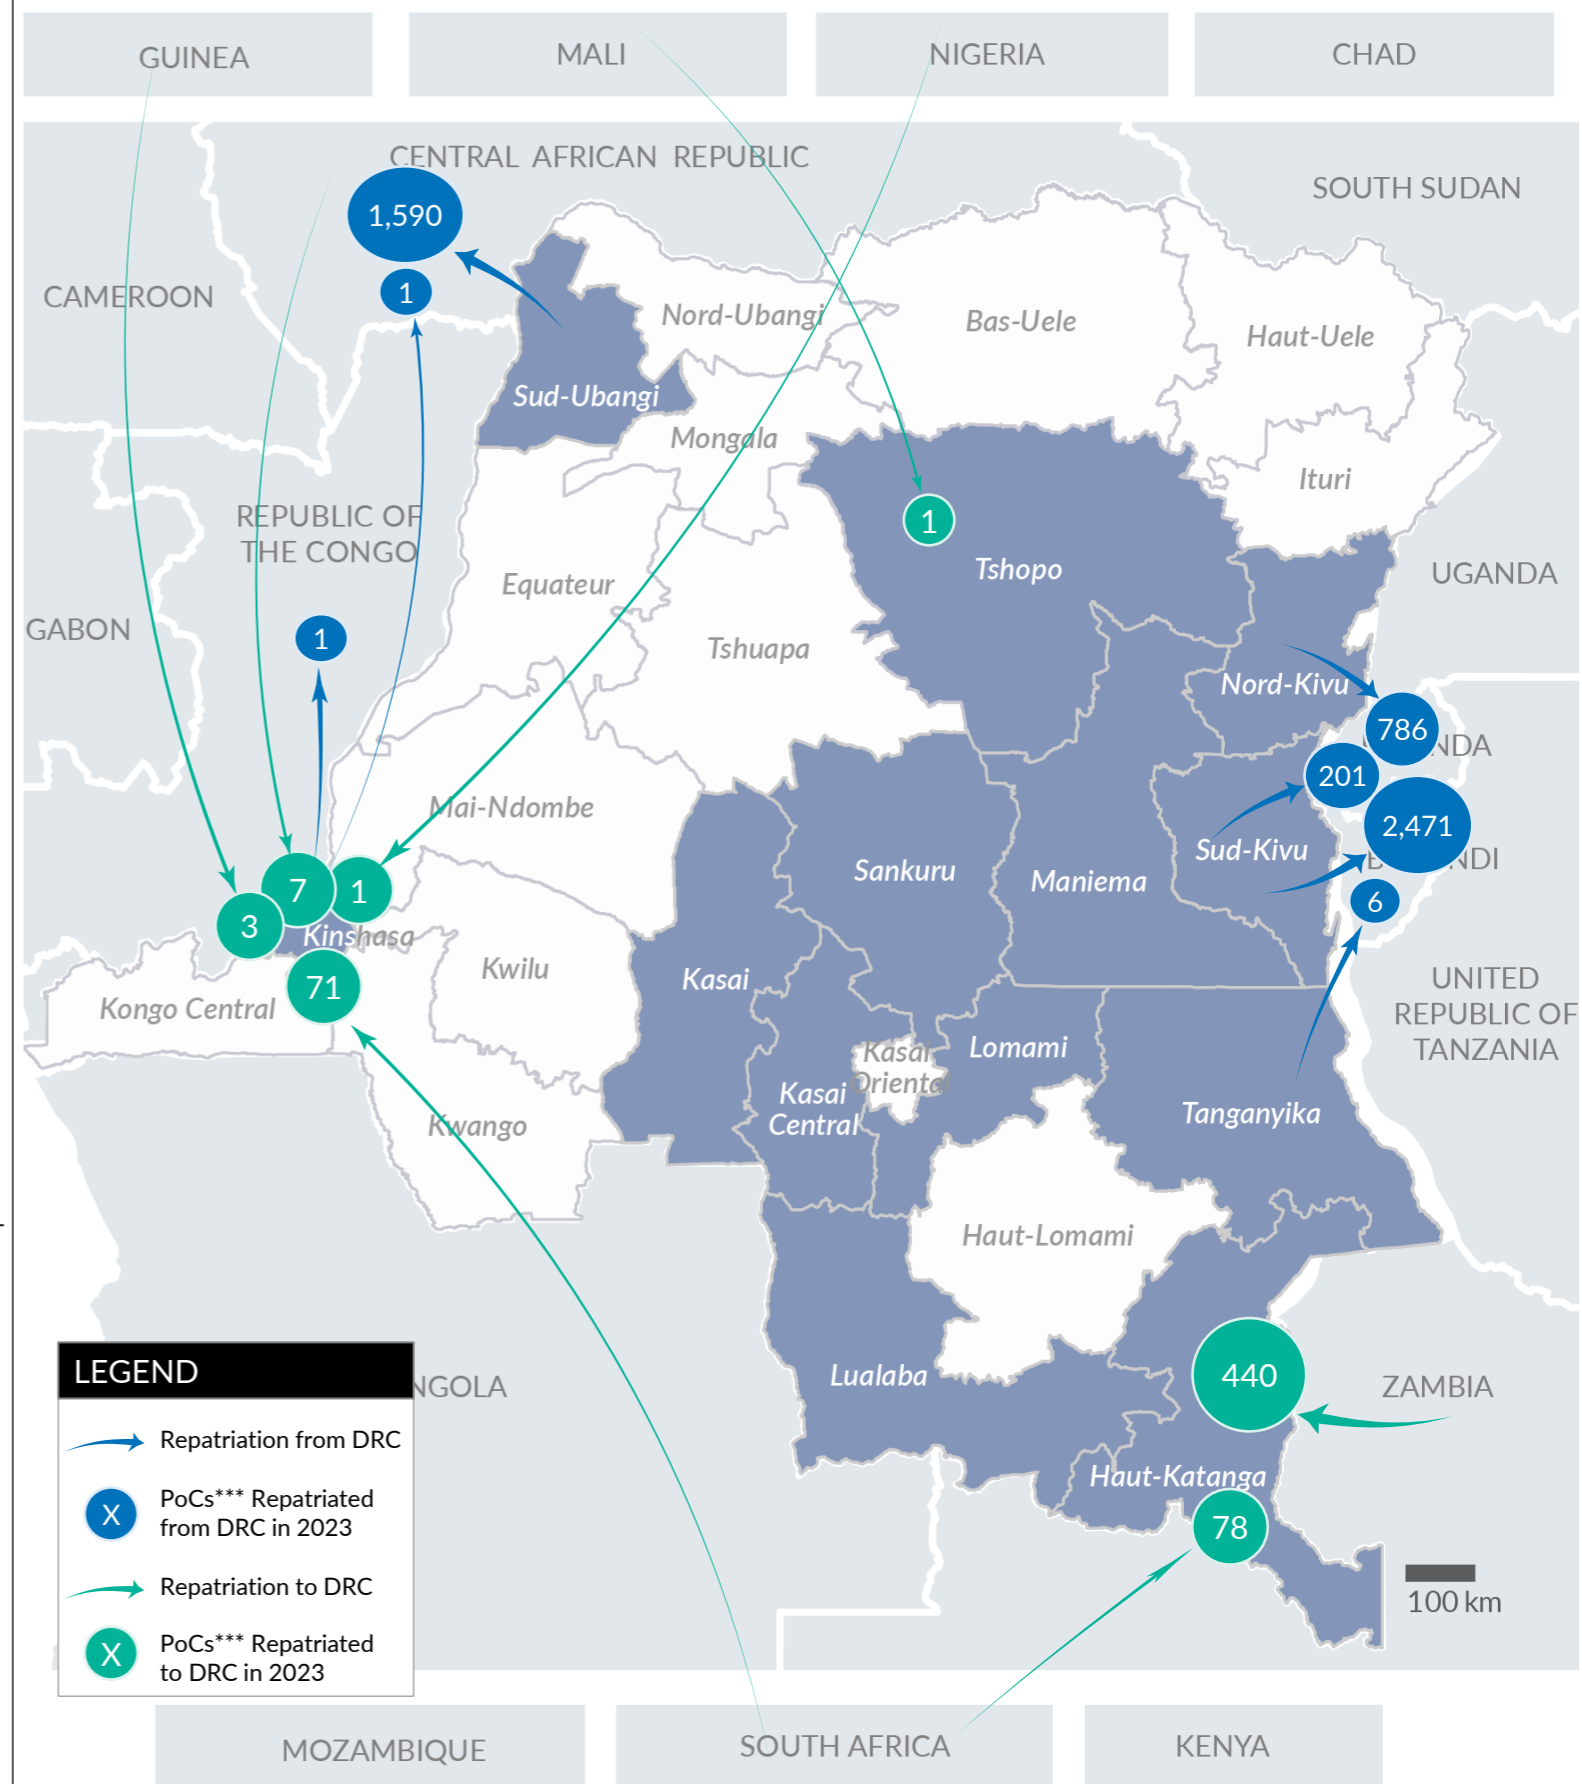

VOLREP* OUT

5,056 **1,493**

Individuals repatriated from DRC since January 2023

Families repatriated from DRC since January 2023

Country of repatriation

Repatriation from DRC to other countries (last 12 months)

Repatriation from DRC to other countries since 2018

VOLREP* IN

601 **147**

Individuals repatriated in DRC since January 2023

Families repatriated in DRC since January 2023****

Country of repatriation

Repatriation from other countries to DRC (last 12 months)

Repatriation from other countries to DRC since 2018

MAIN PROVINCES WHERE REPATRIATIONS HAVE TAKEN PLACE

The boundaries and names shown, and the designations used on this map do not imply official endorsement or acceptance by the United Nations.