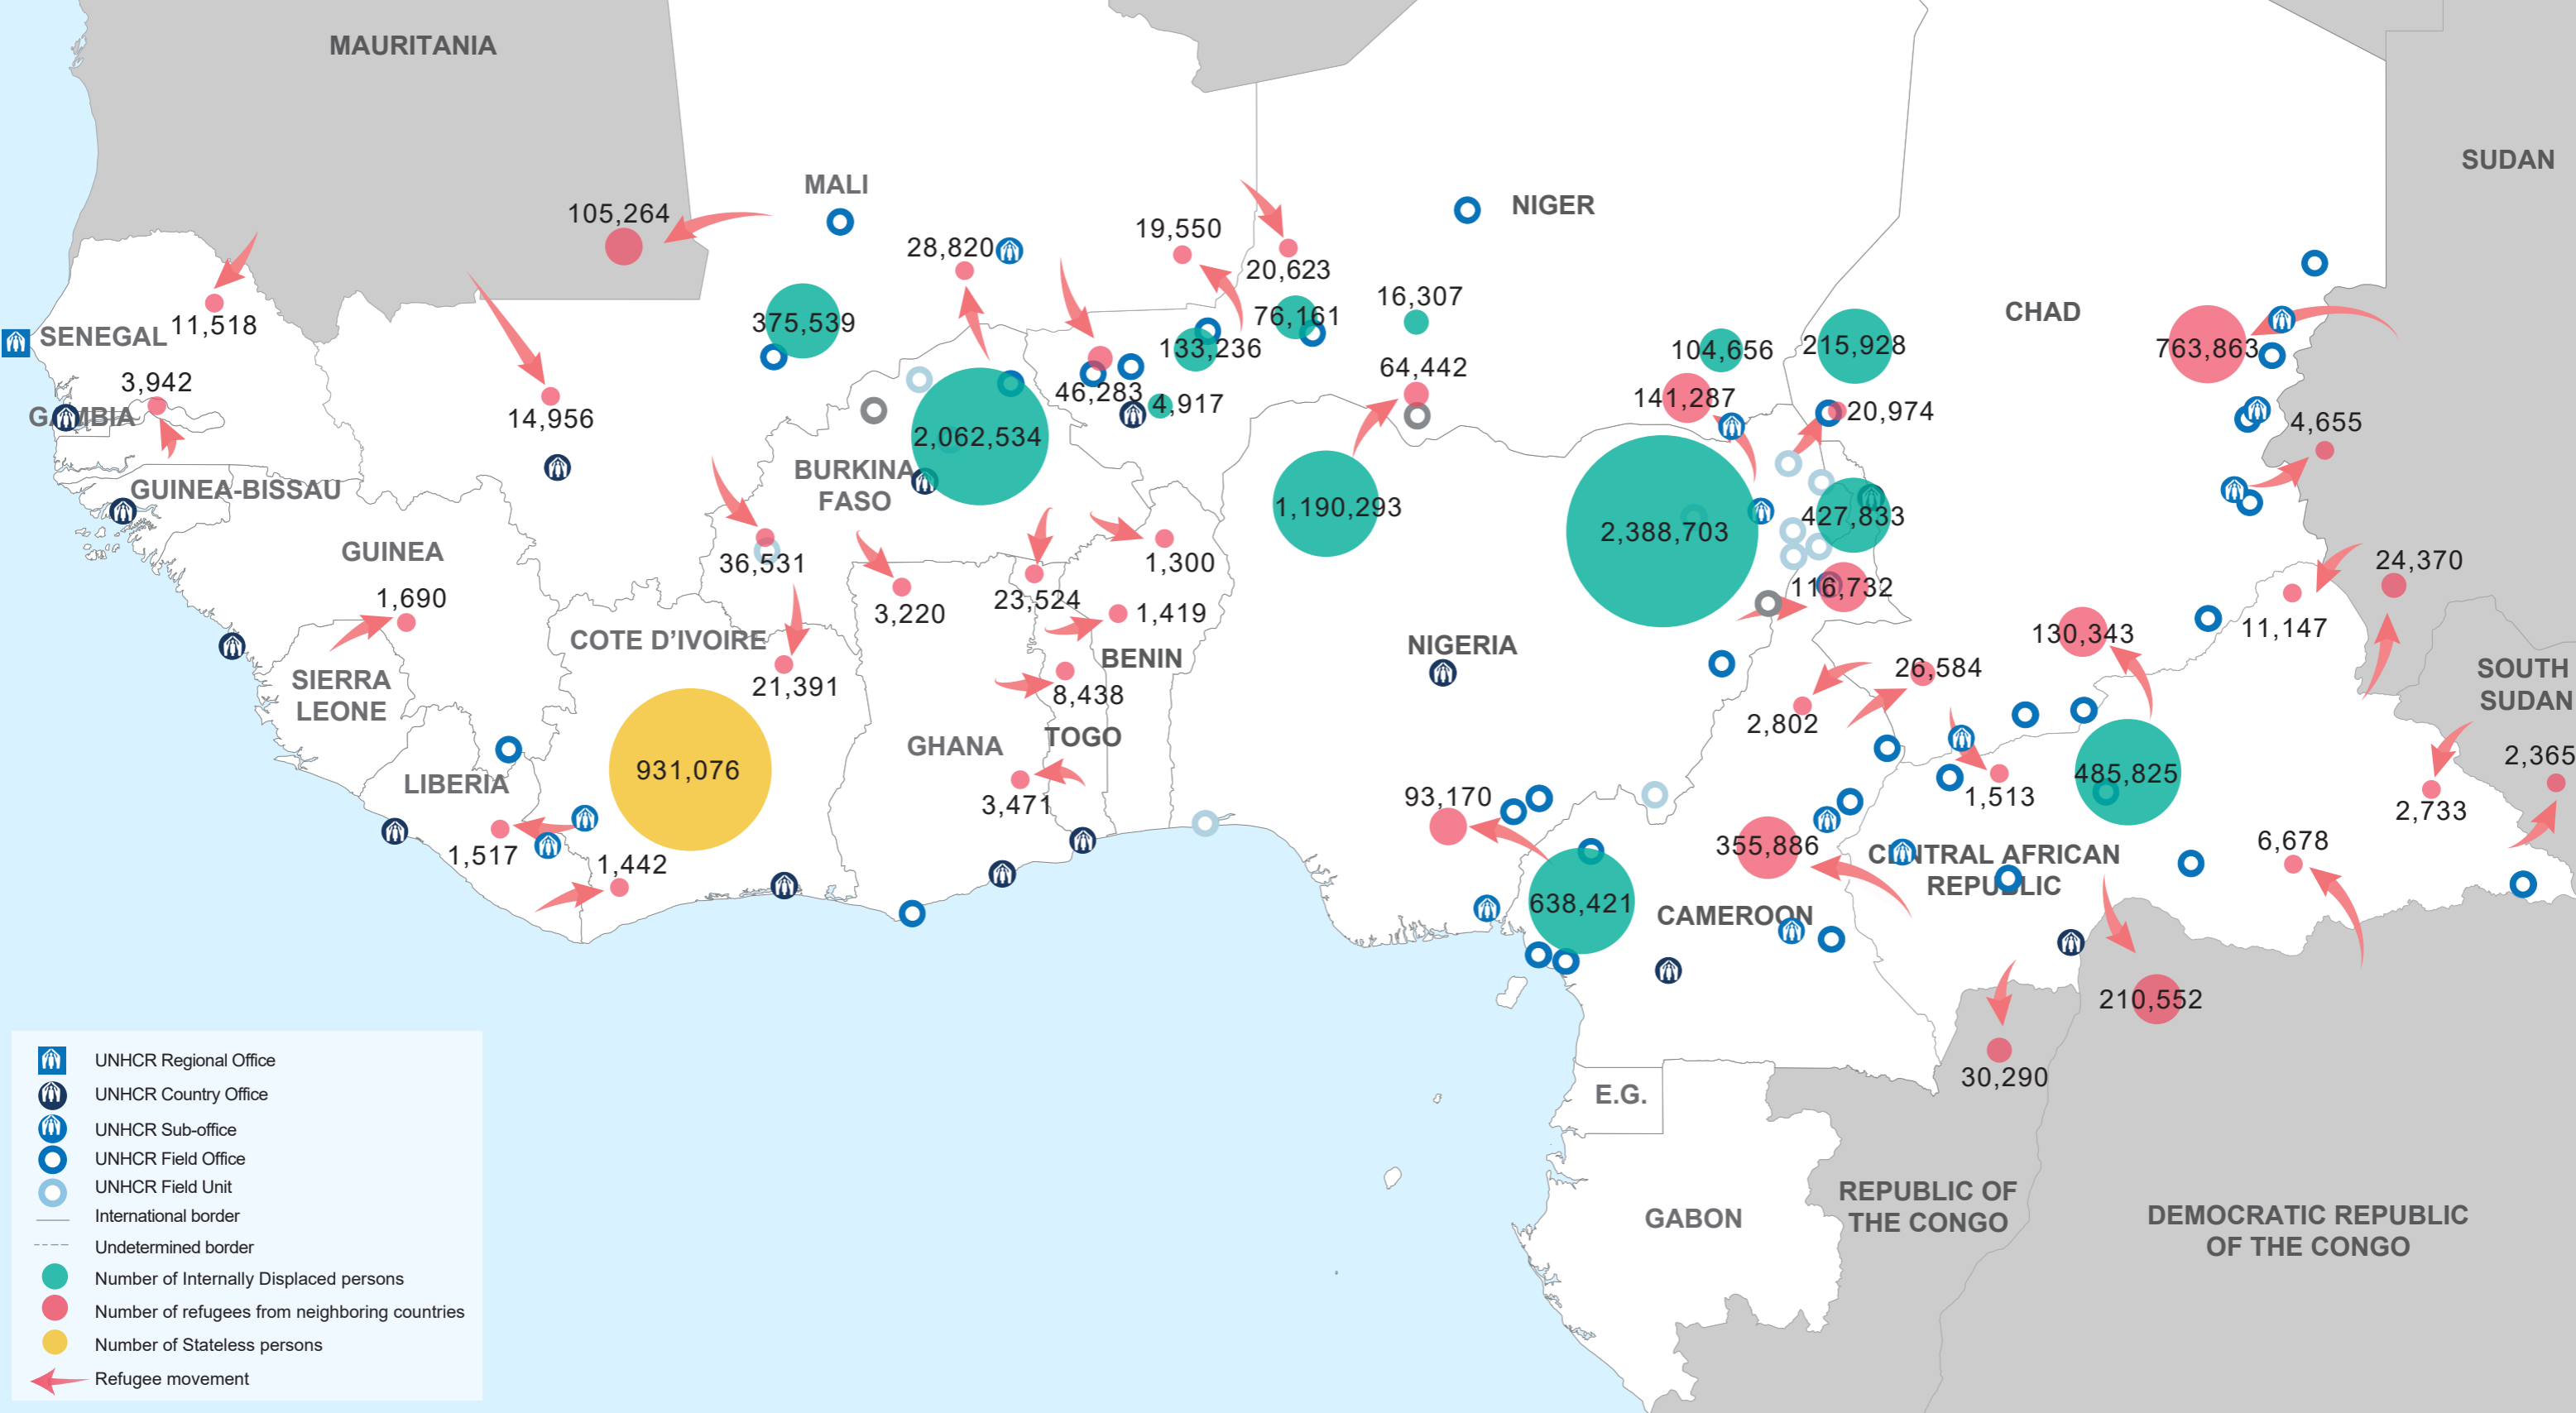

8.1 MILLION INTERNALLY DISPLACED PERSONS
2.1 MILLION REFUGEES & ASYLUM-SEEKERS
931 K STATELESS & AT RISK OF STATELESSNESS

The boundaries and names shown, and the designations used on this map do not imply official endorsement or acceptance by the United Nations. Sources: UNHCR, Governments, IOM, UNCS. Feedback: rbwcadima@unhcr.org