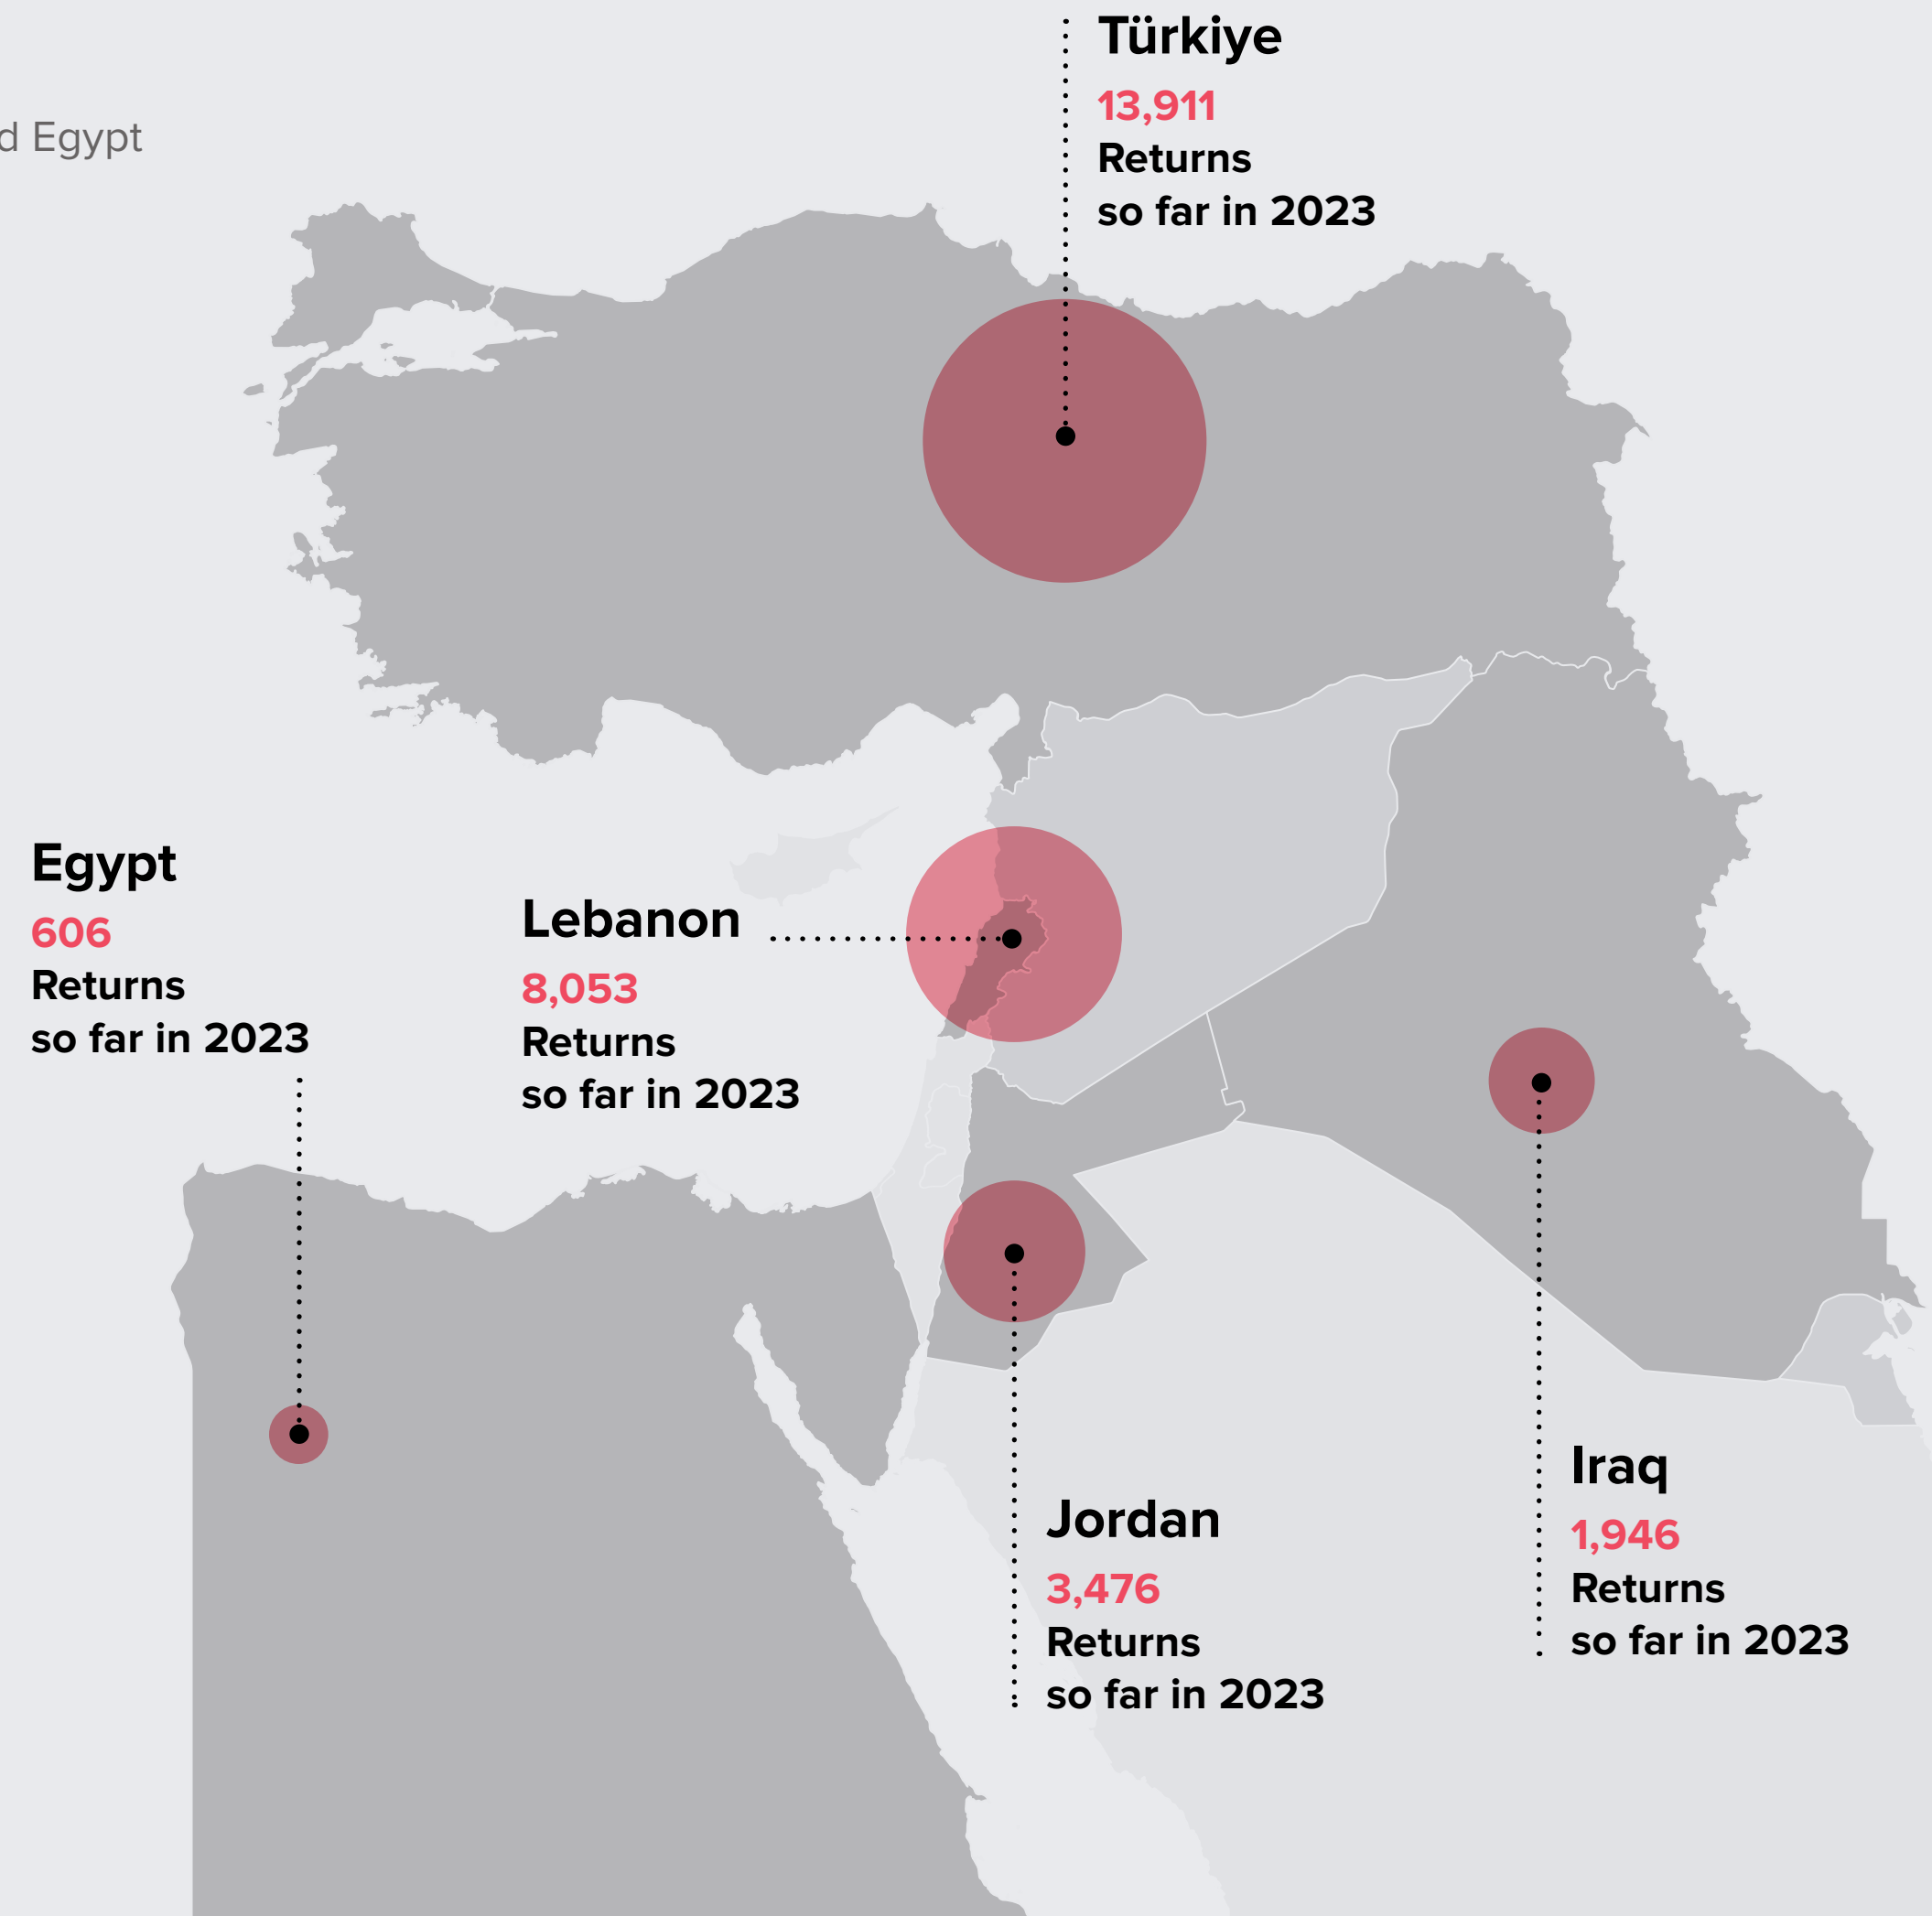

Registered Syrian Refugees in Host Countries

30 September 2023 / Türkiye, Lebanon, Jordan, Iraq, and Egypt

Registered Syrian Refugees in Host Countries

5,188,233

total Registered Syrian Refugees so far in 2023

Return Trends

30 September 2023 / Türkiye, Lebanon, Jordan, Iraq, and Egypt

Total Monitored Returns since 2016

381,850

Türkiye	171,649
Lebanon	84,343
Jordan	68,233
Iraq	54,819
Egypt	2,806

Total Monitored Returns in 2023

27,992

Türkiye	13,911
Lebanon	8,053
Jordan	3,476
Iraq	1,946
Egypt	606

Return Average

Daily Return Average in 2023
103

Monthly Return Average in 2023
3,499

Notes:

1. The numbers reported are only those verified or monitored by UNHCR and do not reflect the entire number of returns, which may be significantly higher.
2. Data until approximately 30 September 2023.
3. Data for Lebanon includes only those verified by UNHCR; General Security reported additional figures from their Group Returns and of these a total of 103 individuals were not known to UNHCR in the 2022 movements.
4. Data for Lebanon includes only those verified by UNHCR; General Security reported additional figures from their Group Returns and of these a total of 159 individuals were not known to UNHCR in the 2020 movements.
5. Data for Lebanon includes only those verified by UNHCR; General Security reported additional figures from their Group Returns and of these a total of 1,389 individuals were not known to UNHCR in the 2019 movements.
6. Data from 1 January 2016 to approximately 30 September 2023.

Resettlement Trends

30 September 2023 / Türkiye, Lebanon, Jordan, Iraq, and Egypt

Resettlement Submissions & Departures so far in 2023

2023 Submissions and Resubmissions
29,500

2023 Departures
20,630

Egypt
901
Submissions so far in 2023
1,295
Departures so far in 2023