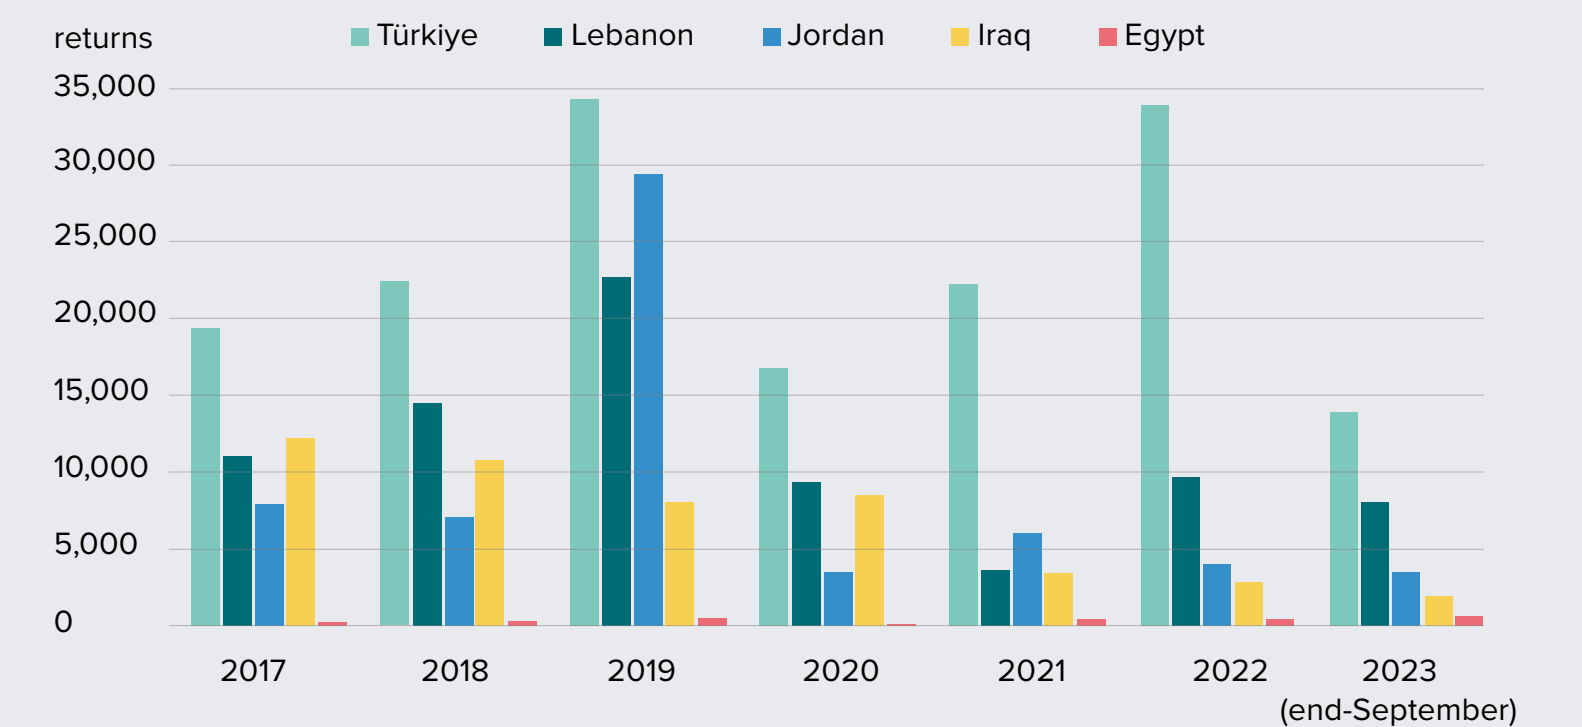

27,992

Türkiye	13,911
Lebanon	8,053
Jordan	3,476
Iraq	1,946
Egypt	606

Return Average

Daily Return Average in 2023
103

Monthly Return Average in 2023
3,499

Notes:

1. The numbers reported are only those verified or monitored by UNHCR and do not reflect the entire number of returns, which may be significantly higher.
2. Data until approximately 30 September 2023.
3. Data for Lebanon includes only those verified by UNHCR; General Security reported additional figures from their Group Returns and of these a total of 103 individuals were not known to UNHCR in the 2022 movements.
4. Data for Lebanon includes only those verified by UNHCR; General Security reported additional figures from their Group Returns and of these a total of 159 individuals were not known to UNHCR in the 2020 movements.
5. Data for Lebanon includes only those verified by UNHCR; General Security reported additional figures from their Group Returns and of these a total of 1,389 individuals were not known to UNHCR in the 2019 movements.
6. Data from 1 January 2016 to approximately 30 September 2023.

Return Trends

30 September 2023 / Türkiye, Lebanon, Jordan, Iraq, and Egypt

Regional Return Development

Return by Governorate of Origin (so far in 2023)

Return by Sex & Age (so far in 2023)

Return in Previous Years per Country

Resettlement Trends

30 September 2023 / Türkiye, Lebanon, Jordan, Iraq, and Egypt

Resettlement Submissions & Departures so far in 2023

2023 Submissions and Resubmissions
29,500

2023 Departures
20,630

Egypt
901
Submissions so far in 2023
1,295
Departures so far in 2023