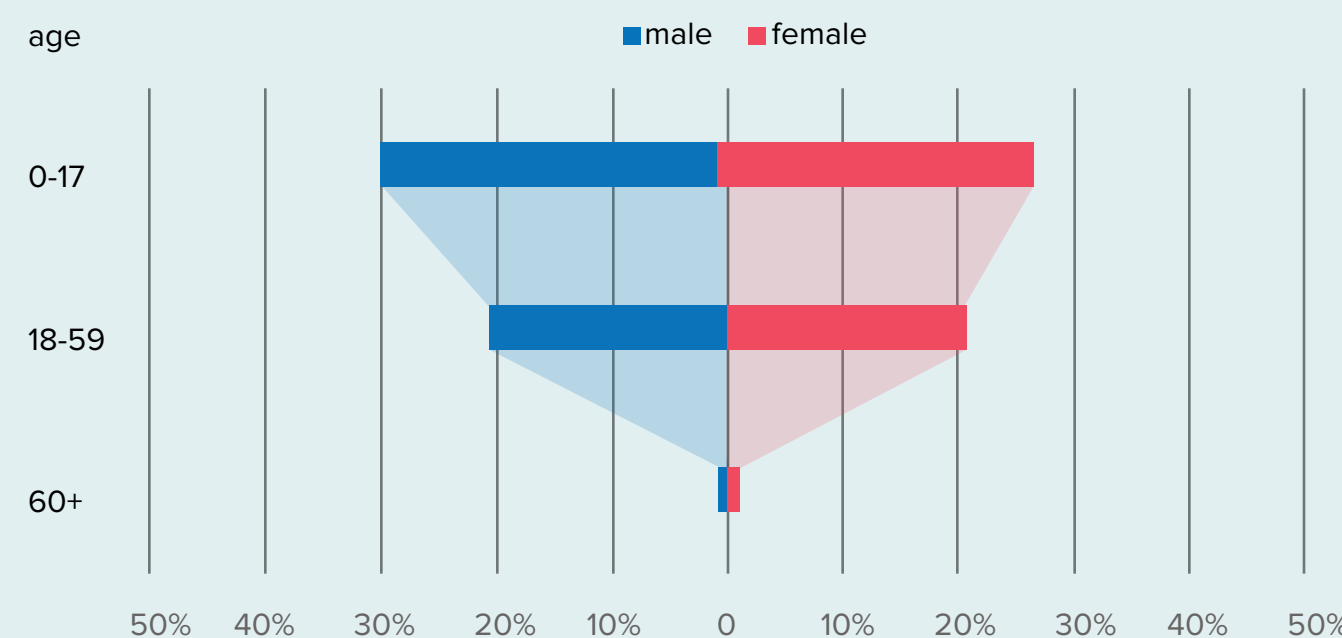

Resettlement Trends

30 September 2023 / Türkiye, Lebanon, Jordan, Iraq, and Egypt

Resettlement Submissions & Departures so far in 2023

2023 Submissions and Resubmissions
29,500

2023 Departures
20,630

Egypt
901
Submissions so far in 2023
1,295
Departures so far in 2023

Lebanon
7,294
Submissions so far in 2023
5,473
Departures so far in 2023

Jordan
6,611
Submissions so far in 2023
7,207
Departures so far in 2023

Türkiye
12,954
Submissions so far in 2023
6,048
Departures so far in 2023

Iraq
1,740
Submissions so far in 2023
607
Departures so far in 2023

Resettlement in Previous Years

Resettlement Demography (so far in 2023)

data source: [UNHCR Resettlement Data Finder](#)
disclaimer: percentages may not add up to 100% due to rounding