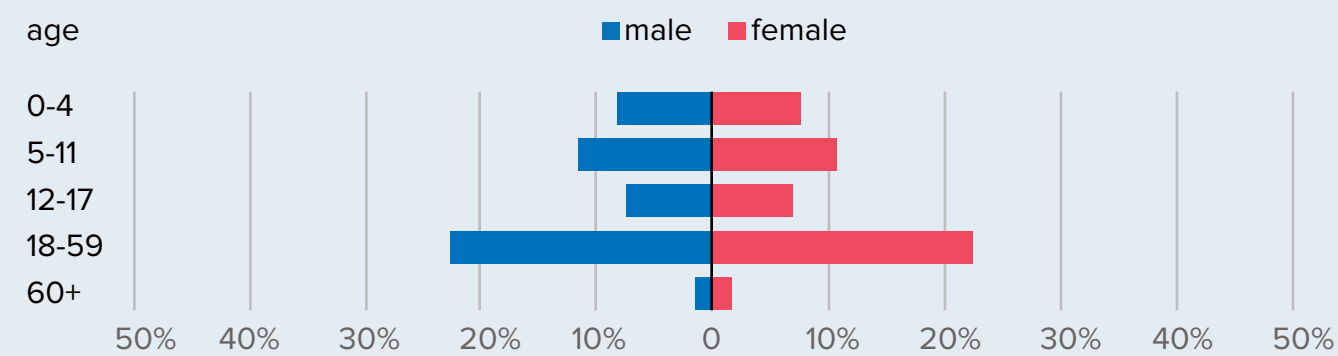

(Total includes Türkiye, Lebanon, Jordan, Iraq, Egypt, and North Africa)

Demography

Registered Syrian Refugees

5,188,233

Registered Syrian Refugees (in-camp)

302,597

Registered Syrian Refugees (urban, peri-urban, rural areas)

4,885,636

Key Facts

Click on the below for additional information

48% of the registered Syrian refugees are children under the age of 18.

94% of Syrian refugees across the region reside within the host community, mainly in urban areas; **6%** reside in camps.