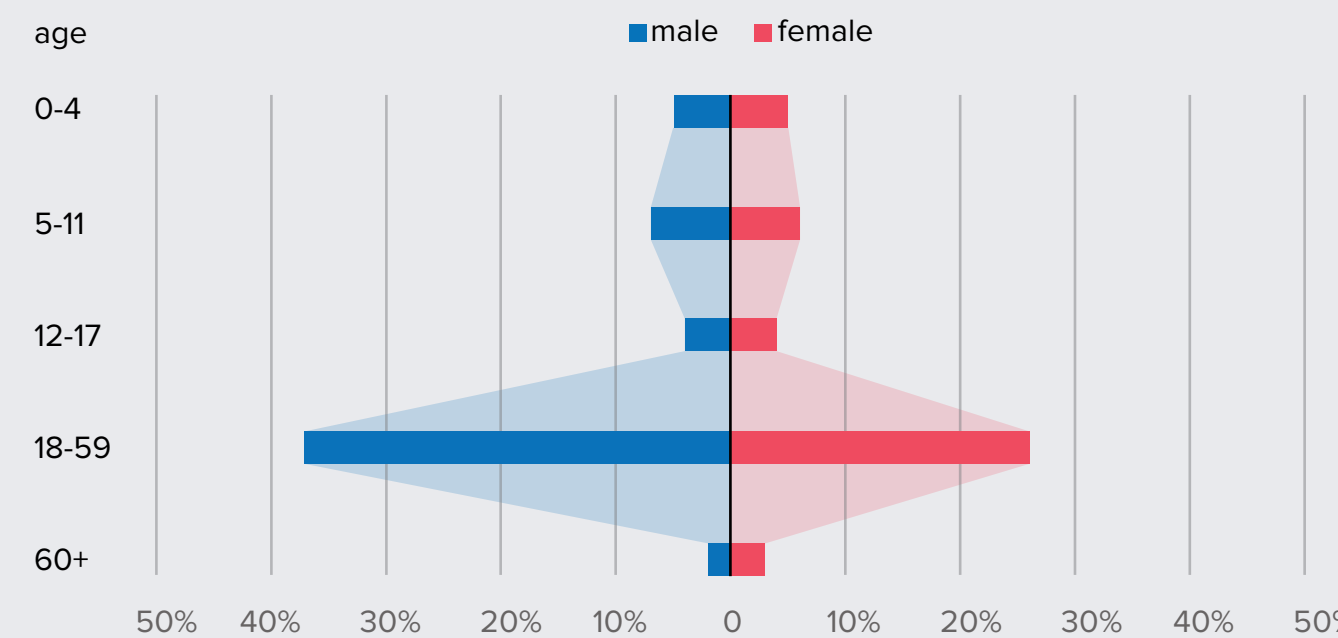

27,992

Türkiye	13,911
Lebanon	8,053
Jordan	3,476
Iraq	1,946
Egypt	606

Return Average

Daily Return Average in 2023
103

Monthly Return Average in 2023
3,499

Notes:

1. The numbers reported are only those verified or monitored by UNHCR and do not reflect the entire number of returns, which may be significantly higher.
2. Data until approximately 30 September 2023.
3. Data for Lebanon includes only those verified by UNHCR; General Security reported additional figures from their Group Returns and of these a total of 103 individuals were not known to UNHCR in the 2022 movements.
4. Data for Lebanon includes only those verified by UNHCR; General Security reported additional figures from their Group Returns and of these a total of 159 individuals were not known to UNHCR in the 2020 movements.
5. Data for Lebanon includes only those verified by UNHCR; General Security reported additional figures from their Group Returns and of these a total of 1,389 individuals were not known to UNHCR in the 2019 movements.
6. Data from 1 January 2016 to approximately 30 September 2023.

Return Trends

30 September 2023 / Türkiye, Lebanon, Jordan, Iraq, and Egypt

Regional Return Development

Return by Governorate of Origin (so far in 2023)

Return by Sex & Age (so far in 2023)

Return in Previous Years per Country