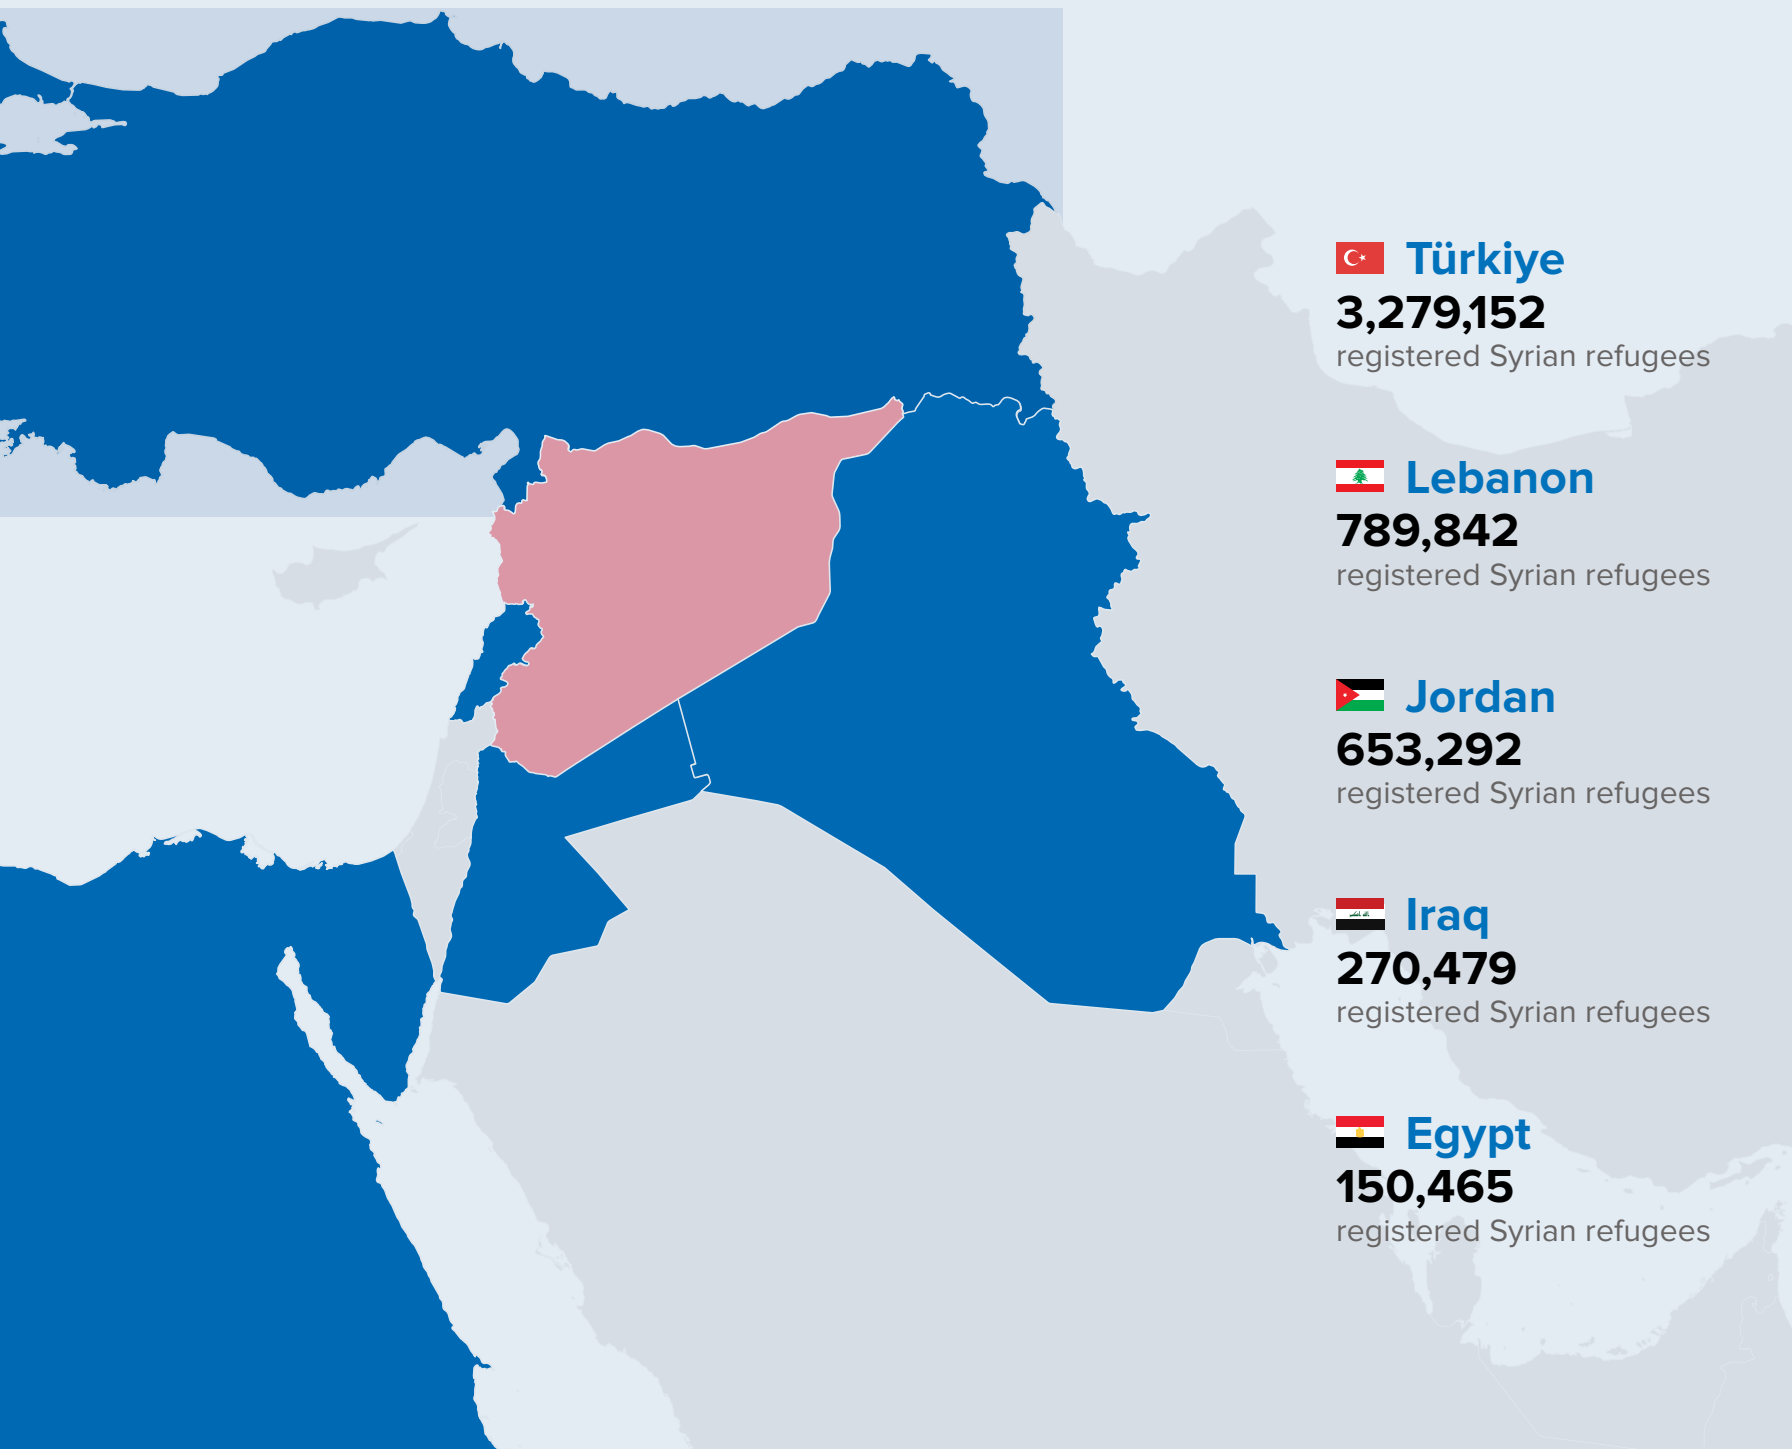

Registered Syrian Refugees in Host Countries

30 September 2023 / Türkiye, Lebanon, Jordan, Iraq, and Egypt

Registered Syrian Refugees in Host Countries

5,188,233

total Registered Syrian Refugees so far in 2023

(Total includes Türkiye, Lebanon, Jordan, Iraq, Egypt, and North Africa)