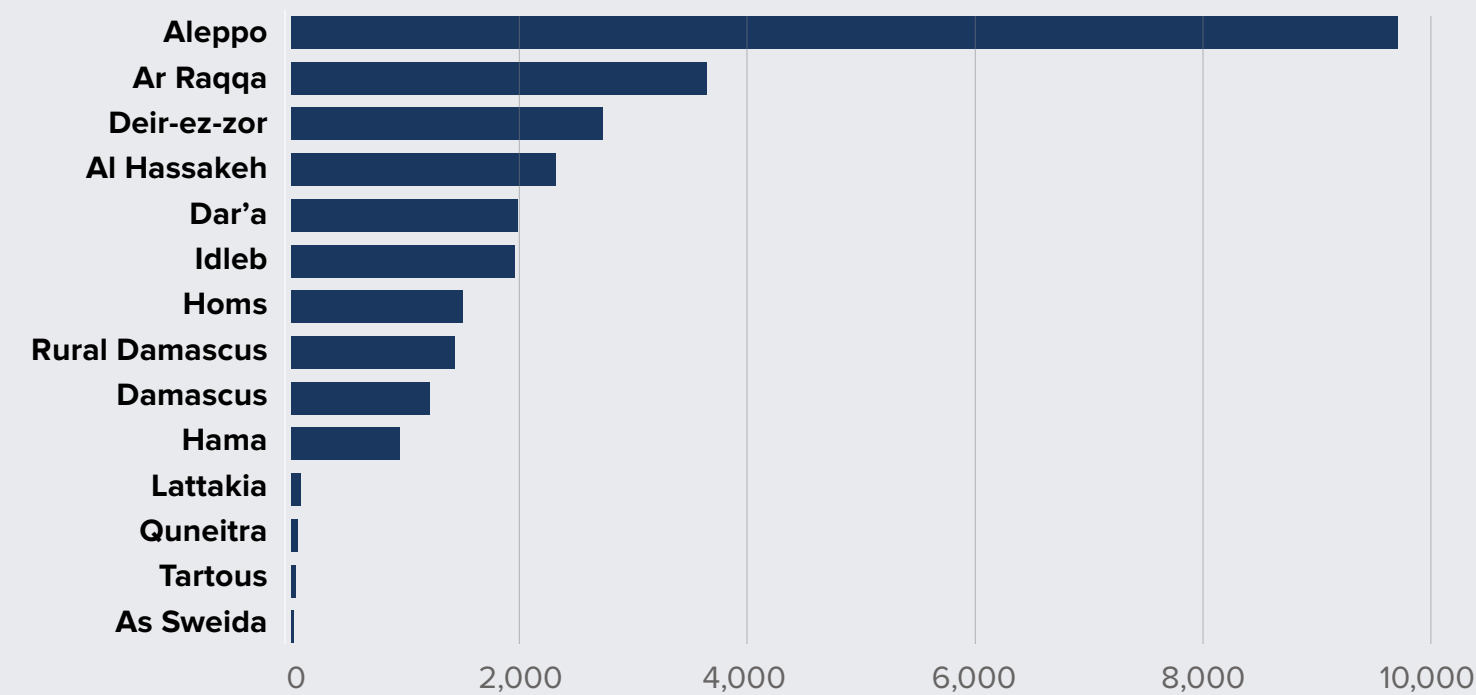

Return by Governorate of Origin (so far in 2023)