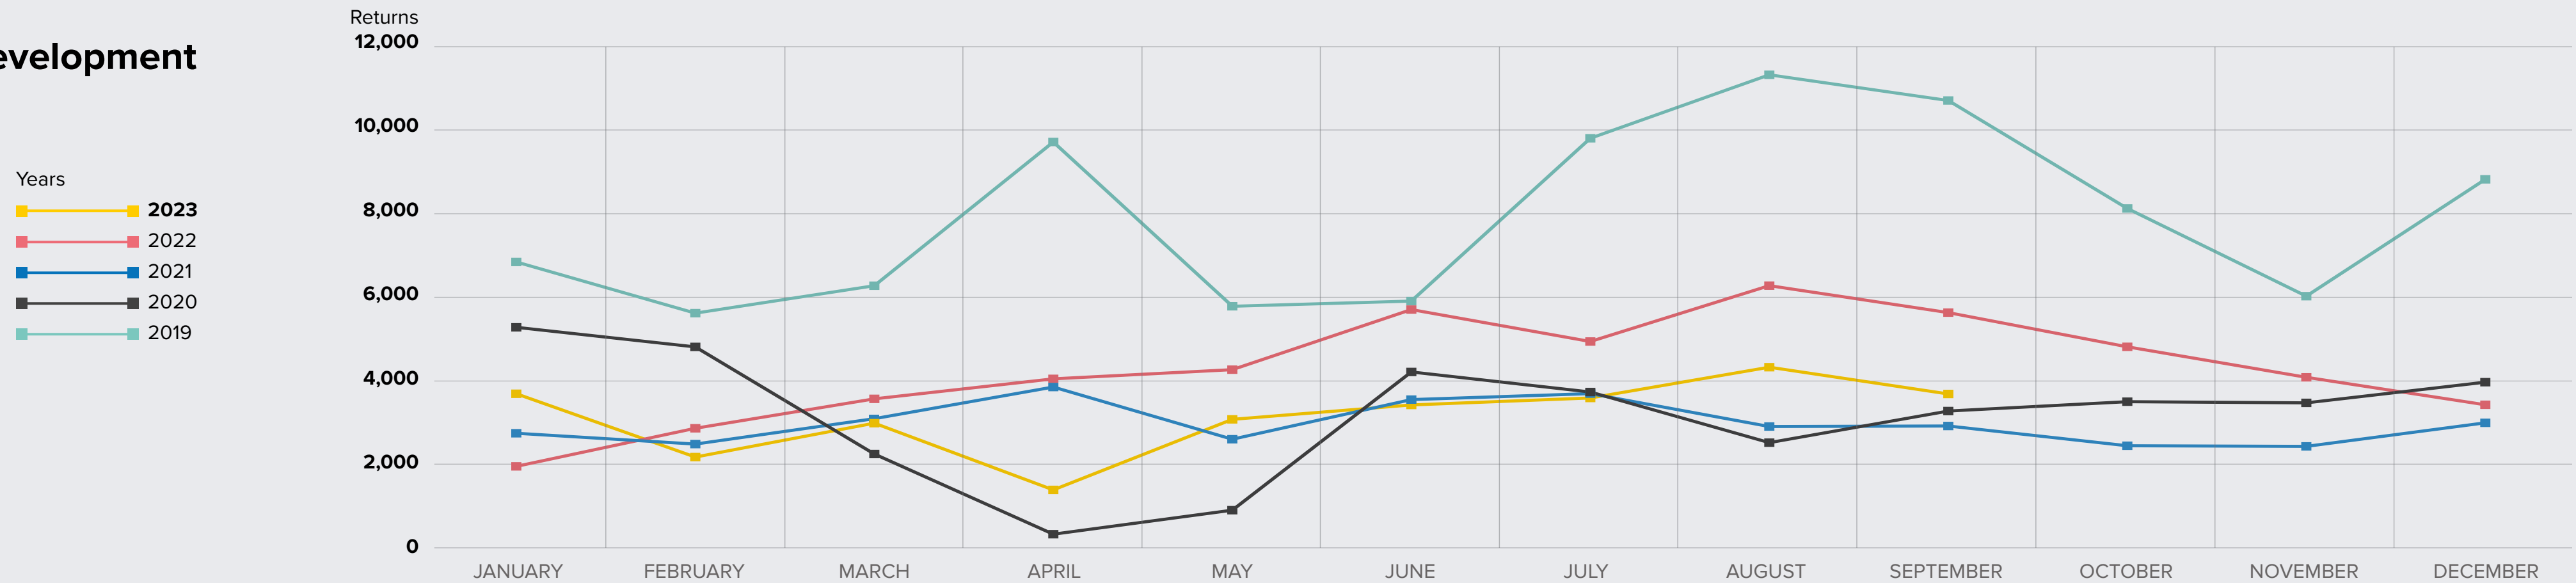

27,992

Türkiye	13,911
Lebanon	8,053
Jordan	3,476
Iraq	1,946
Egypt	606

Return Average

Daily Return Average in 2023
103

Monthly Return Average in 2023
3,499

Notes:

1. The numbers reported are only those verified or monitored by UNHCR and do not reflect the entire number of returns, which may be significantly higher.
2. Data until approximately 30 September 2023.
3. Data for Lebanon includes only those verified by UNHCR; General Security reported additional figures from their Group Returns and of these a total of 103 individuals were not known to UNHCR in the 2022 movements.
4. Data for Lebanon includes only those verified by UNHCR; General Security reported additional figures from their Group Returns and of these a total of 159 individuals were not known to UNHCR in the 2020 movements.
5. Data for Lebanon includes only those verified by UNHCR; General Security reported additional figures from their Group Returns and of these a total of 1,389 individuals were not known to UNHCR in the 2019 movements.
6. Data from 1 January 2016 to approximately 30 September 2023.

Return Trends

30 September 2023 / Türkiye, Lebanon, Jordan, Iraq, and Egypt

Regional Return Development

Return by Governorate of Origin (so far in 2023)

Return by Sex & Age (so far in 2023)

Return in Previous Years per Country

Resettlement Trends

30 September 2023 / Türkiye, Lebanon, Jordan, Iraq, and Egypt

Resettlement Submissions & Departures so far in 2023

2023 Submissions and Resubmissions
29,500

2023 Departures
20,630

Egypt
901
Submissions so far in 2023
1,295
Departures so far in 2023