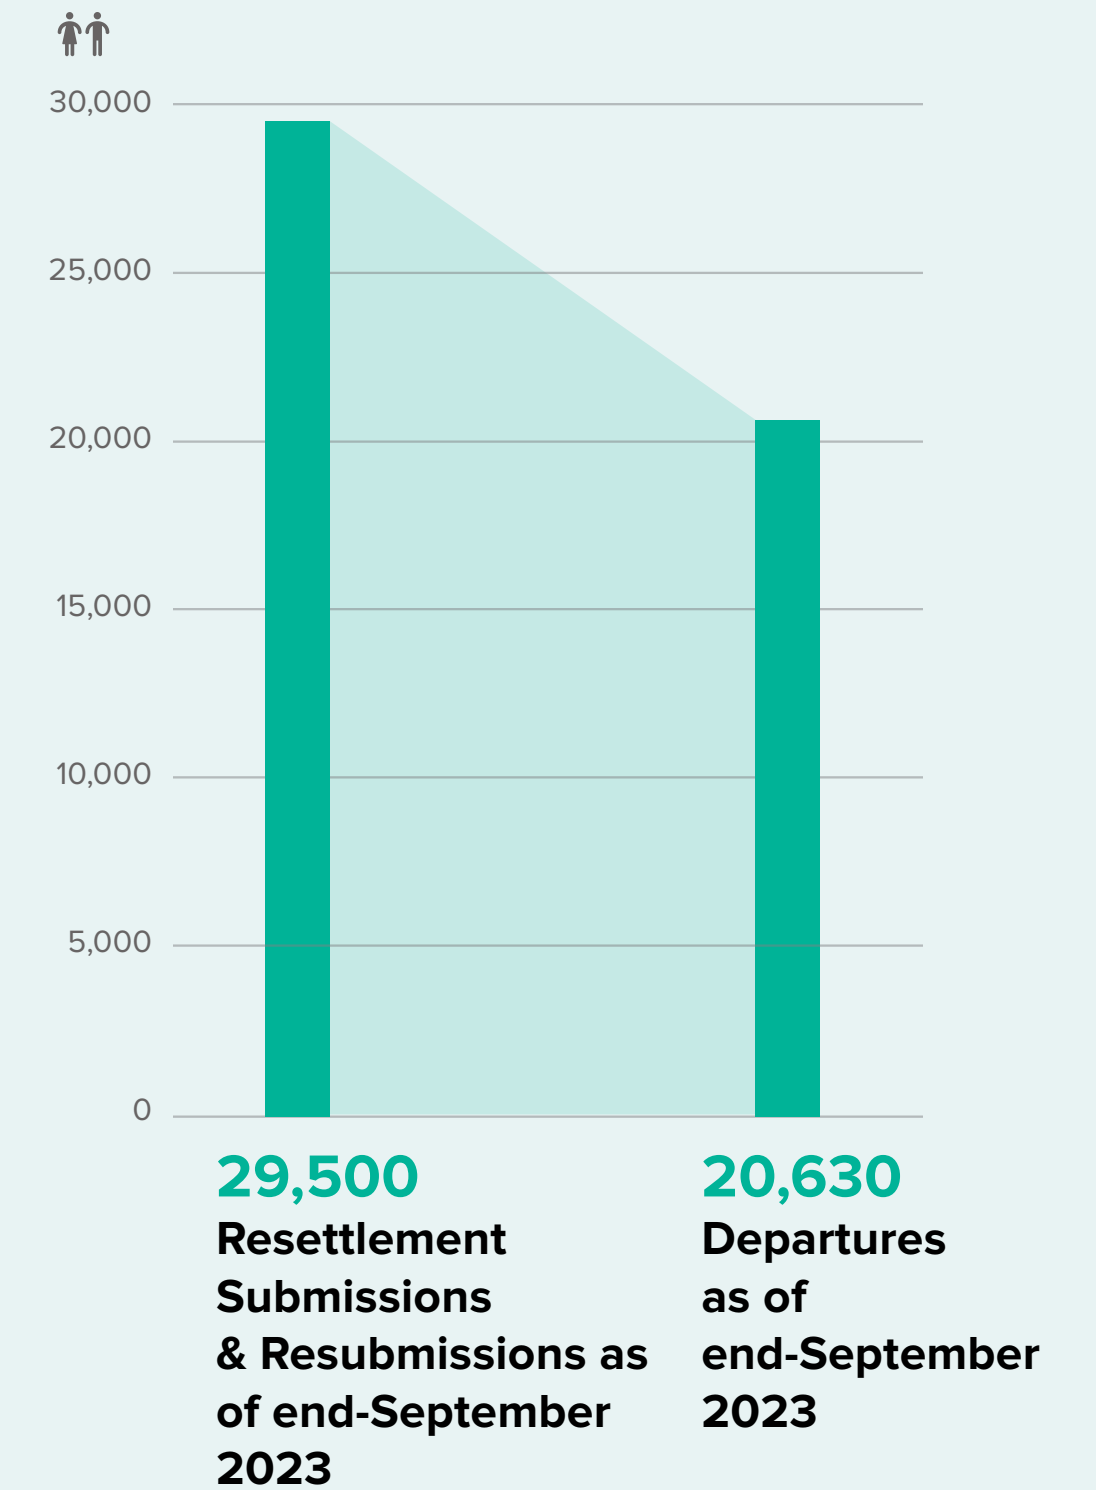

Registered Syrian Refugees in Host Countries

5,188,233

total Registered Syrian Refugees as of 30 September 2023

(Total includes Türkiye, Lebanon, Jordan, Iraq, Egypt, and North Africa)

[More on Population](#)

Regional Returns per Year

Return Trend

381,850
total Refugee Returns from January 2016 to end-September 2023

27,972
total Refugee Returns so far in 2023

[More on Return](#)

Resettlement

[More on Resettlement](#)

Registered Syrian Refugees in Host Countries

30 September 2023 / Türkiye, Lebanon, Jordan, Iraq, and Egypt

Registered Syrian Refugees in Host Countries

5,188,233

total Registered Syrian Refugees so far in 2023

Resettlement Trends

30 September 2023 / Türkiye, Lebanon, Jordan, Iraq, and Egypt

Resettlement Submissions & Departures so far in 2023

2023 Submissions and Resubmissions
29,500

2023 Departures
20,630

Egypt
901
Submissions so far in 2023
1,295
Departures so far in 2023