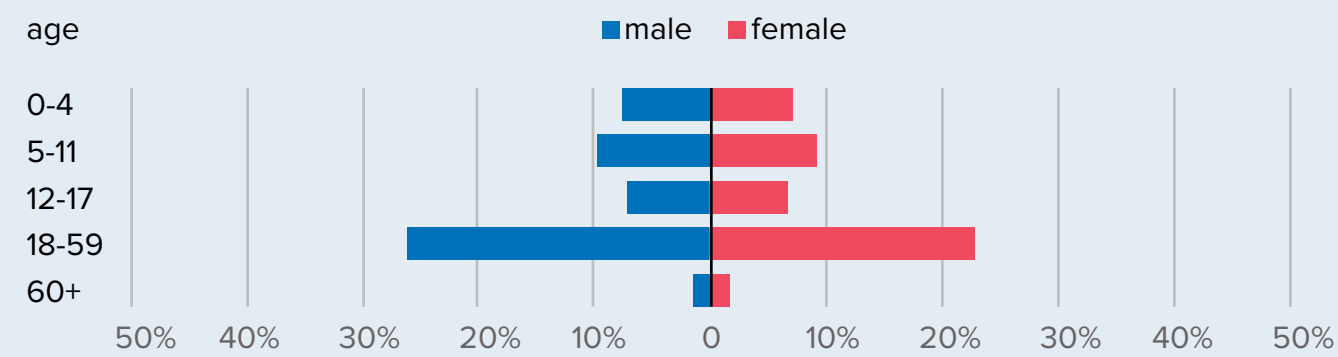

Demography

Registered Syrian Refugees

5,188,233

Registered Syrian Refugees (in-camp)

302,597