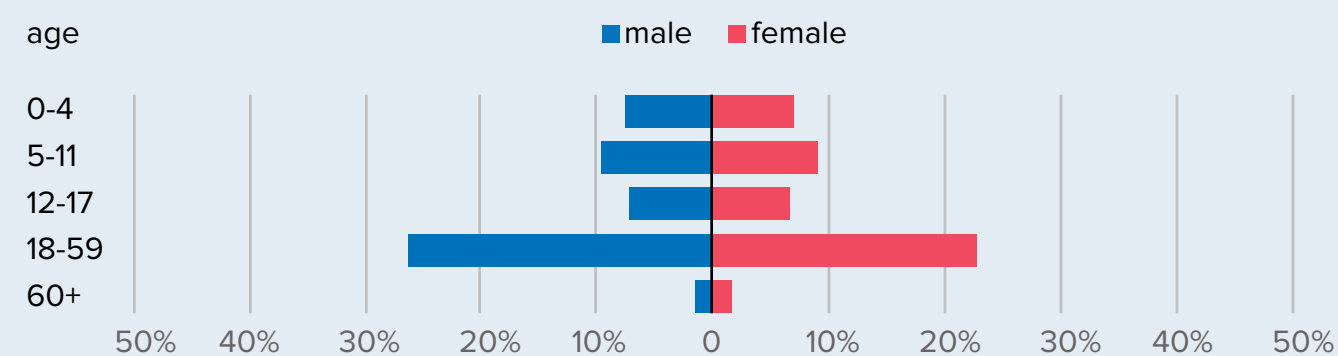

(Total includes Türkiye, Lebanon, Jordan, Iraq, Egypt, and North Africa)

Demography

Registered Syrian Refugees

5,188,233

Registered Syrian Refugees (in-camp)

302,597

Registered Syrian Refugees (urban, peri-urban, rural areas)

4,885,636

Key Facts

Click on the below for additional information

48% of the registered Syrian refugees are children under the age of 18.

94% of Syrian refugees across the region reside within the host community, mainly in urban areas; **6%** reside in camps.