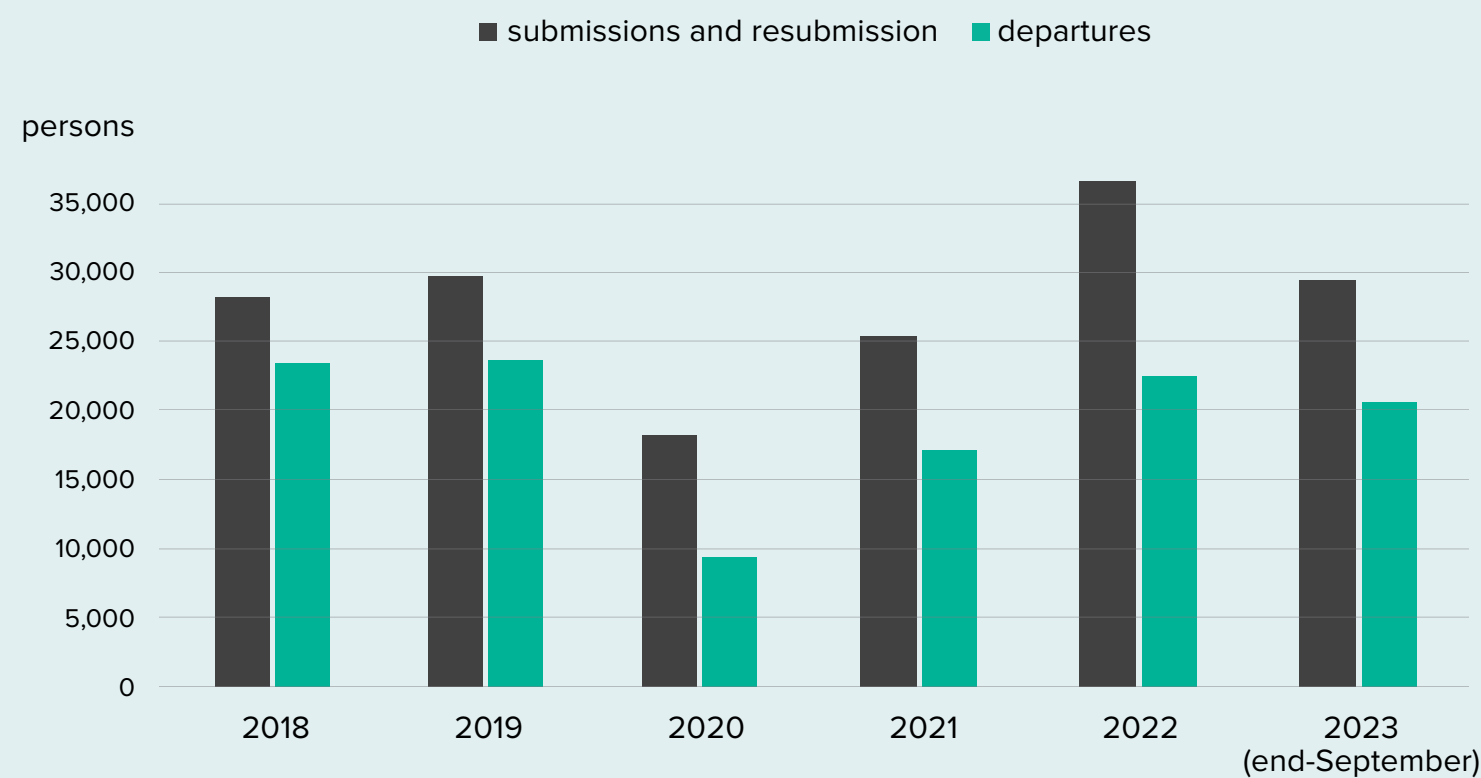

Resettlement Trends

30 September 2023 / Türkiye, Lebanon, Jordan, Iraq, and Egypt

Resettlement Submissions & Departures so far in 2023

2023 Submissions and Resubmissions
29,500

2023 Departures
20,630

Egypt
901
Submissions so far in 2023
1,295
Departures so far in 2023

Lebanon
7,294
Submissions so far in 2023
5,473
Departures so far in 2023

Jordan
6,611
Submissions so far in 2023
7,207
Departures so far in 2023

Türkiye
12,954
Submissions so far in 2023
6,048
Departures so far in 2023

Iraq
1,740
Submissions so far in 2023
607
Departures so far in 2023

Resettlement in Previous Years