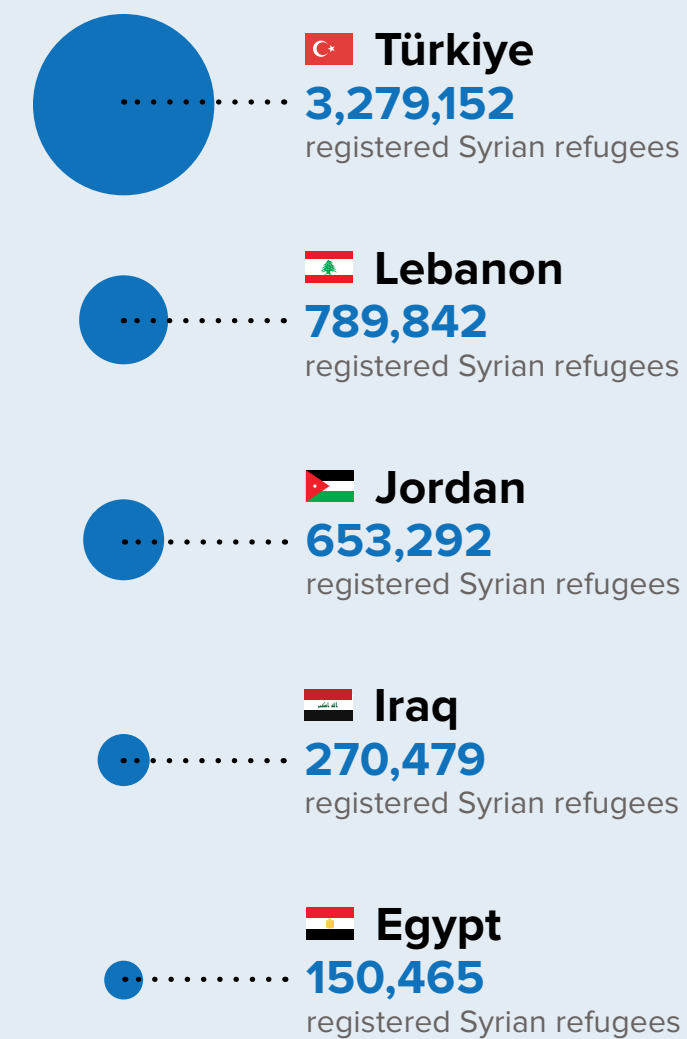

Registered Syrian Refugees in Host Countries

5,188,233

total Registered Syrian Refugees as of 30 September 2023

(Total includes Türkiye, Lebanon, Jordan, Iraq, Egypt, and North Africa)

[More on Population](#)

Regional Returns per Year

Return Trend

381,850
total Refugee Returns from January 2016 to end-September 2023

27,972
total Refugee Returns so far in 2023

[More on Return](#)

Resettlement

[More on Resettlement](#)

Registered Syrian Refugees in Host Countries

30 September 2023 / Türkiye, Lebanon, Jordan, Iraq, and Egypt

Registered Syrian Refugees in Host Countries

5,188,233

total Registered Syrian Refugees so far in 2023

Iraq
1,740
Submissions so far in 2023
607
Departures so far in 2023

Resettlement in Previous Years

Resettlement Demography (so far in 2023)

data source: [UNHCR Resettlement Data Finder](#)
disclaimer: percentages may not add up to 100% due to rounding