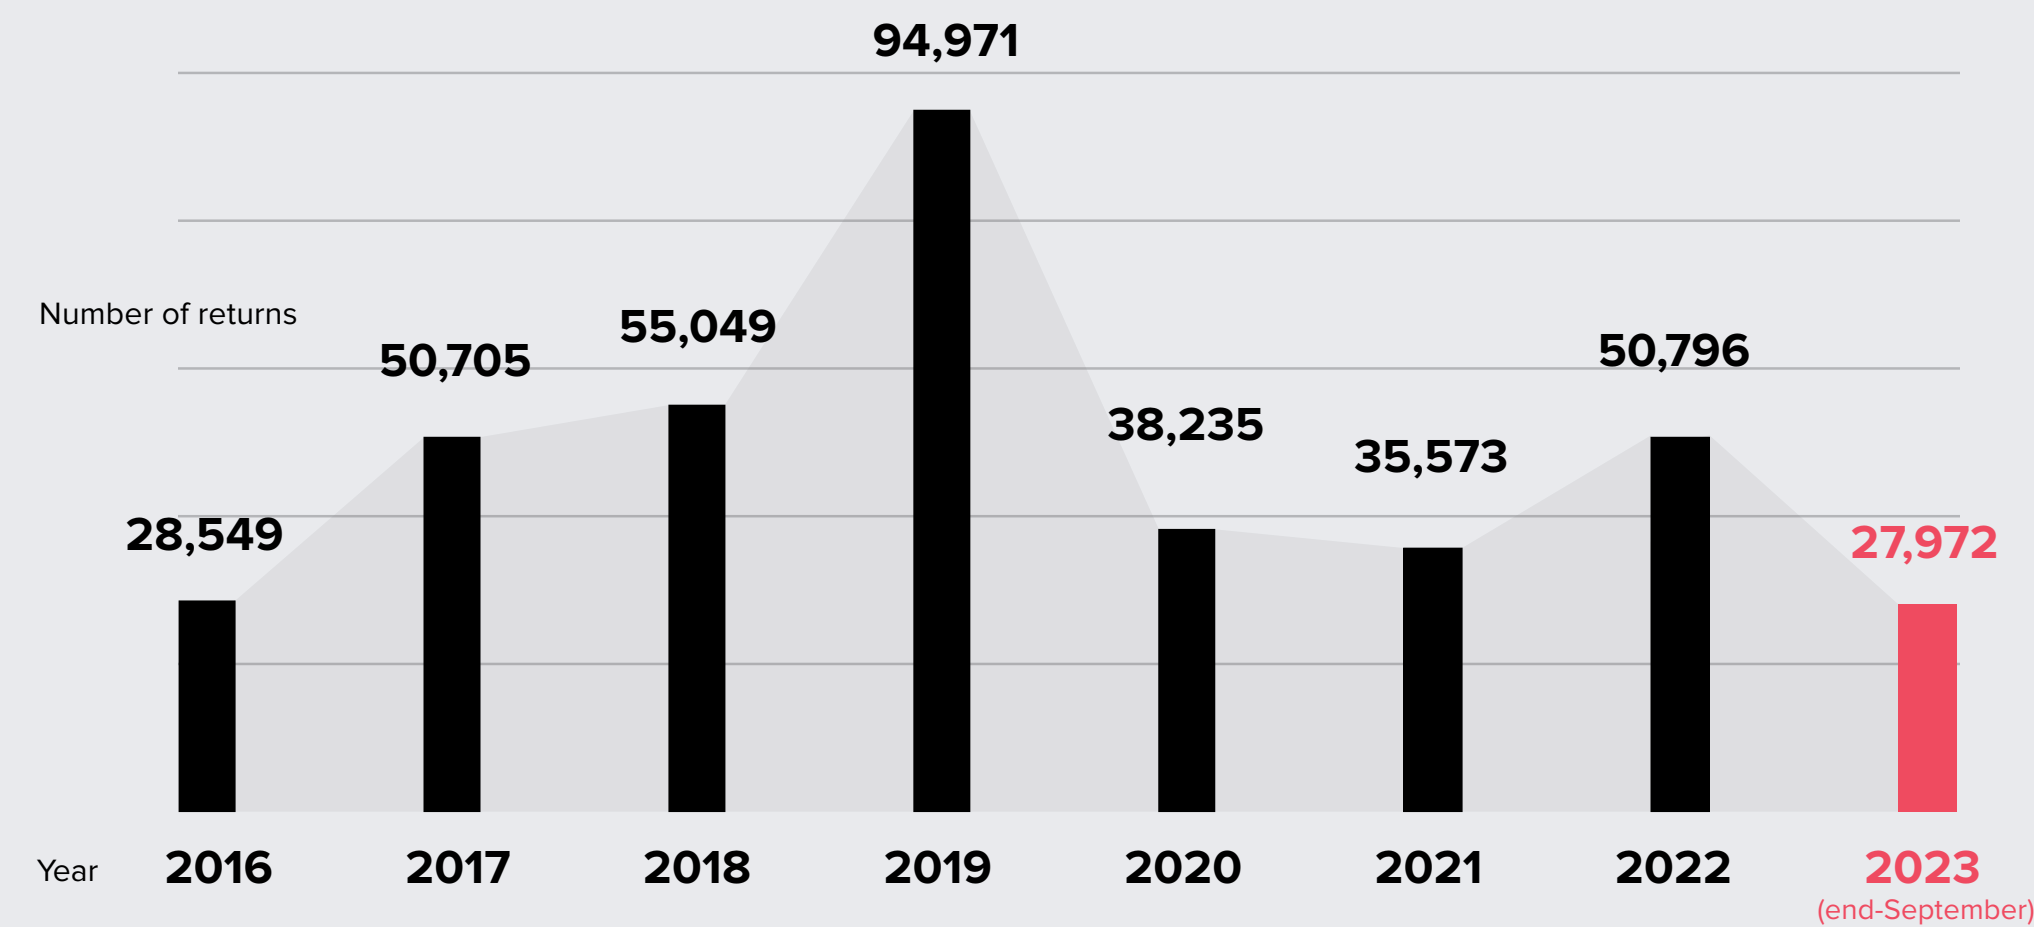

Registered Syrian Refugees in Host Countries

5,188,233

total Registered Syrian Refugees as of 30 September 2023

(Total includes Türkiye, Lebanon, Jordan, Iraq, Egypt, and North Africa)

[More on Population](#)

Regional Returns per Year

Return Trend

381,850
total Refugee Returns from January 2016 to end-September 2023

27,972
total Refugee Returns so far in 2023

[More on Return](#)

Resettlement

[More on Resettlement](#)

Resettlement Trends

30 September 2023 / Türkiye, Lebanon, Jordan, Iraq, and Egypt

Resettlement Submissions & Departures so far in 2023

2023 Submissions and Resubmissions
29,500

2023 Departures
20,630

Egypt
901
Submissions so far in 2023
1,295
Departures so far in 2023