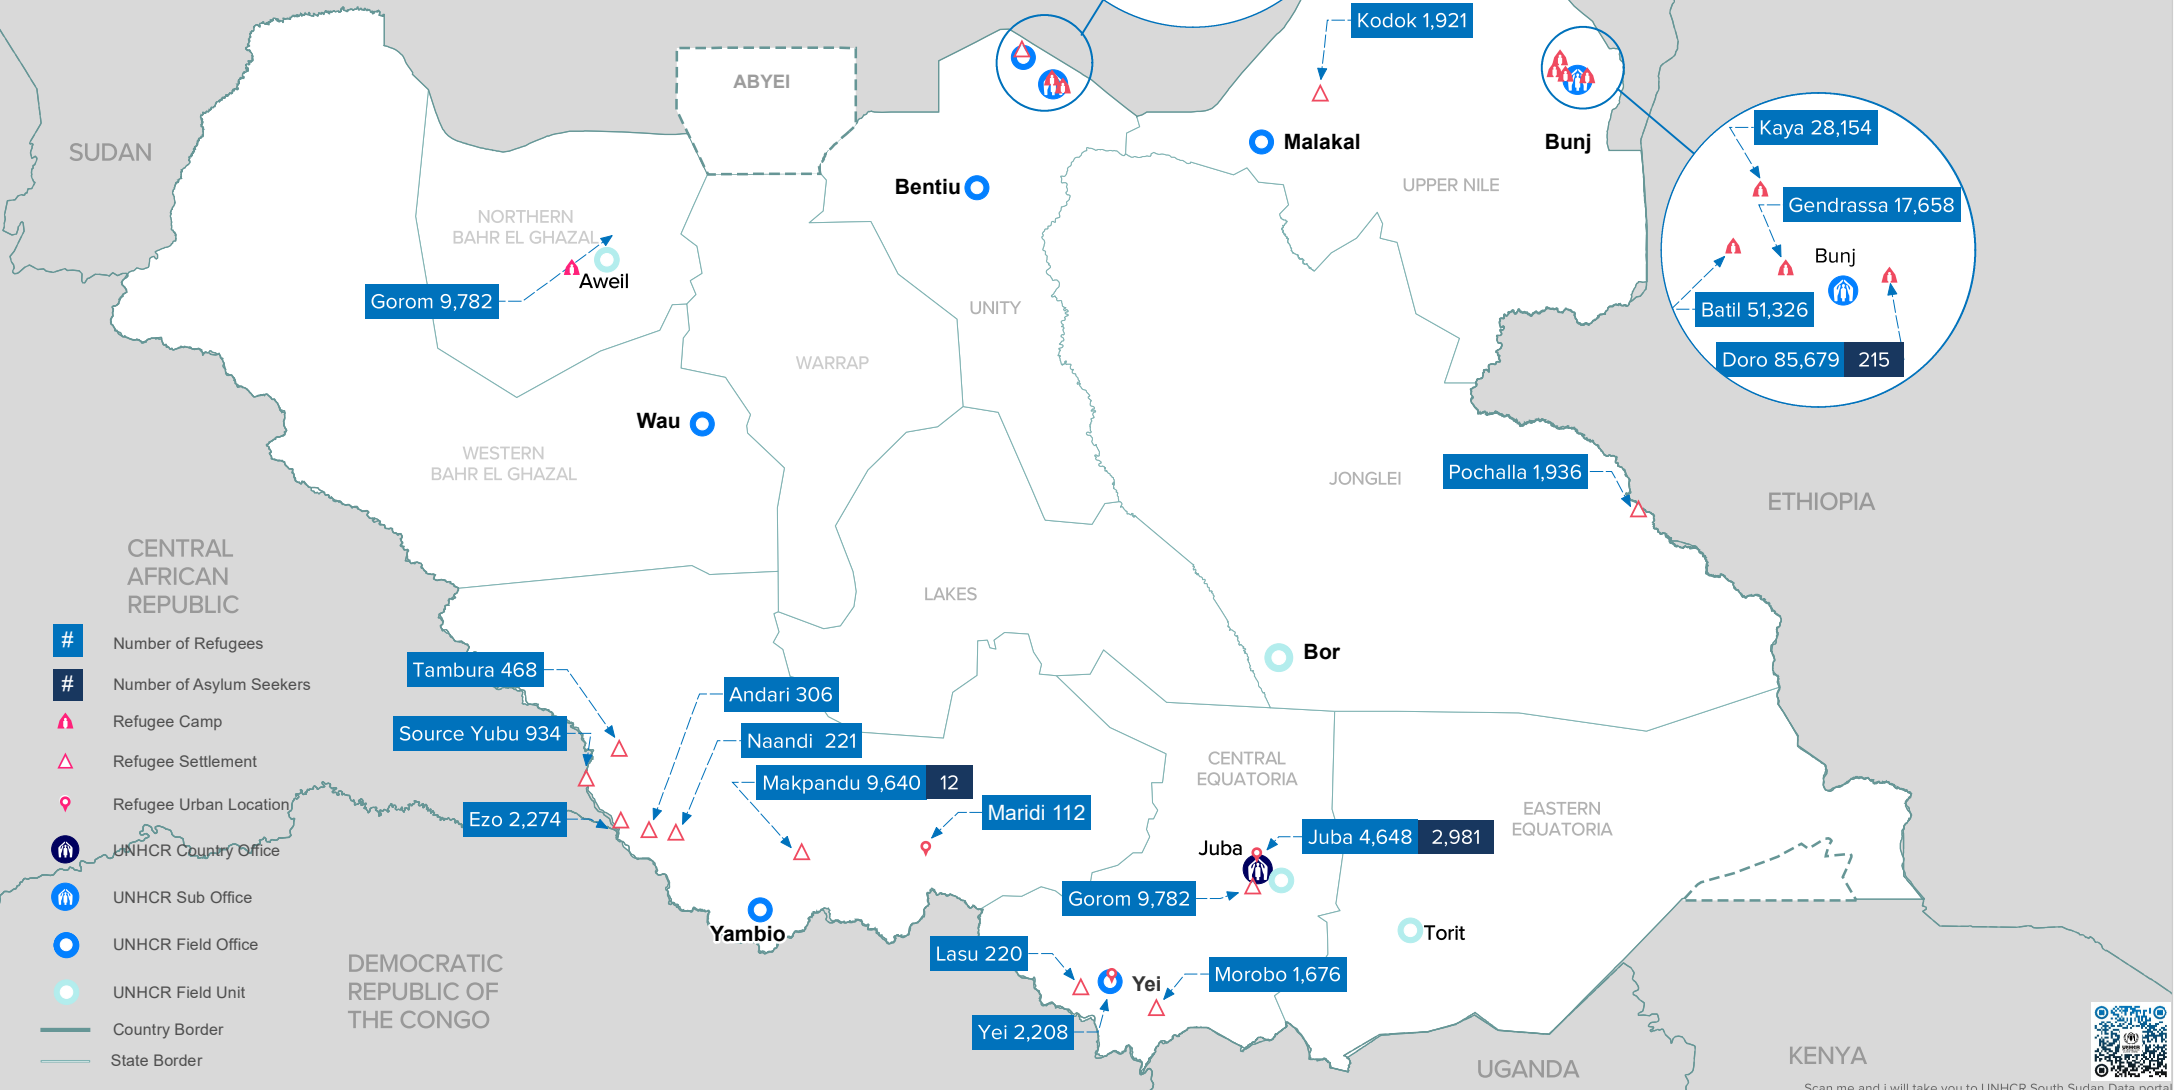

## Refugee and Asylum-Seeker Population in South Sudan

State	Total Pop.	Ref. Pop.	ASY Pop.	Ref. Pop. %
Upper Nile	184,962	184,738	224	55%
Unity	111,777	111,685	92	34%
Central Equatoria	21,515	18,534	2,981	5%
Western Equatoria	13,967	13,955	12	4%
Northern Bahr El-Ghazal	2,452	2,452	0	1%
Jonglei State	1,936	1,936	0	1%

- # Number of Refugees
- # Number of Asylum Seekers
- 🏠 Refugee Camp
- 🏡 Refugee Settlement
- 📍 Refugee Urban Location
- 🏢 UNHCR Country Office
- 🏢 UNHCR Sub Office
- 🏢 UNHCR Field Office
- 🏢 UNHCR Field Unit
- 🌐 Country Border
- 🌐 State Border

Scan me and i will take you to UNHCR South Sudan Data portal