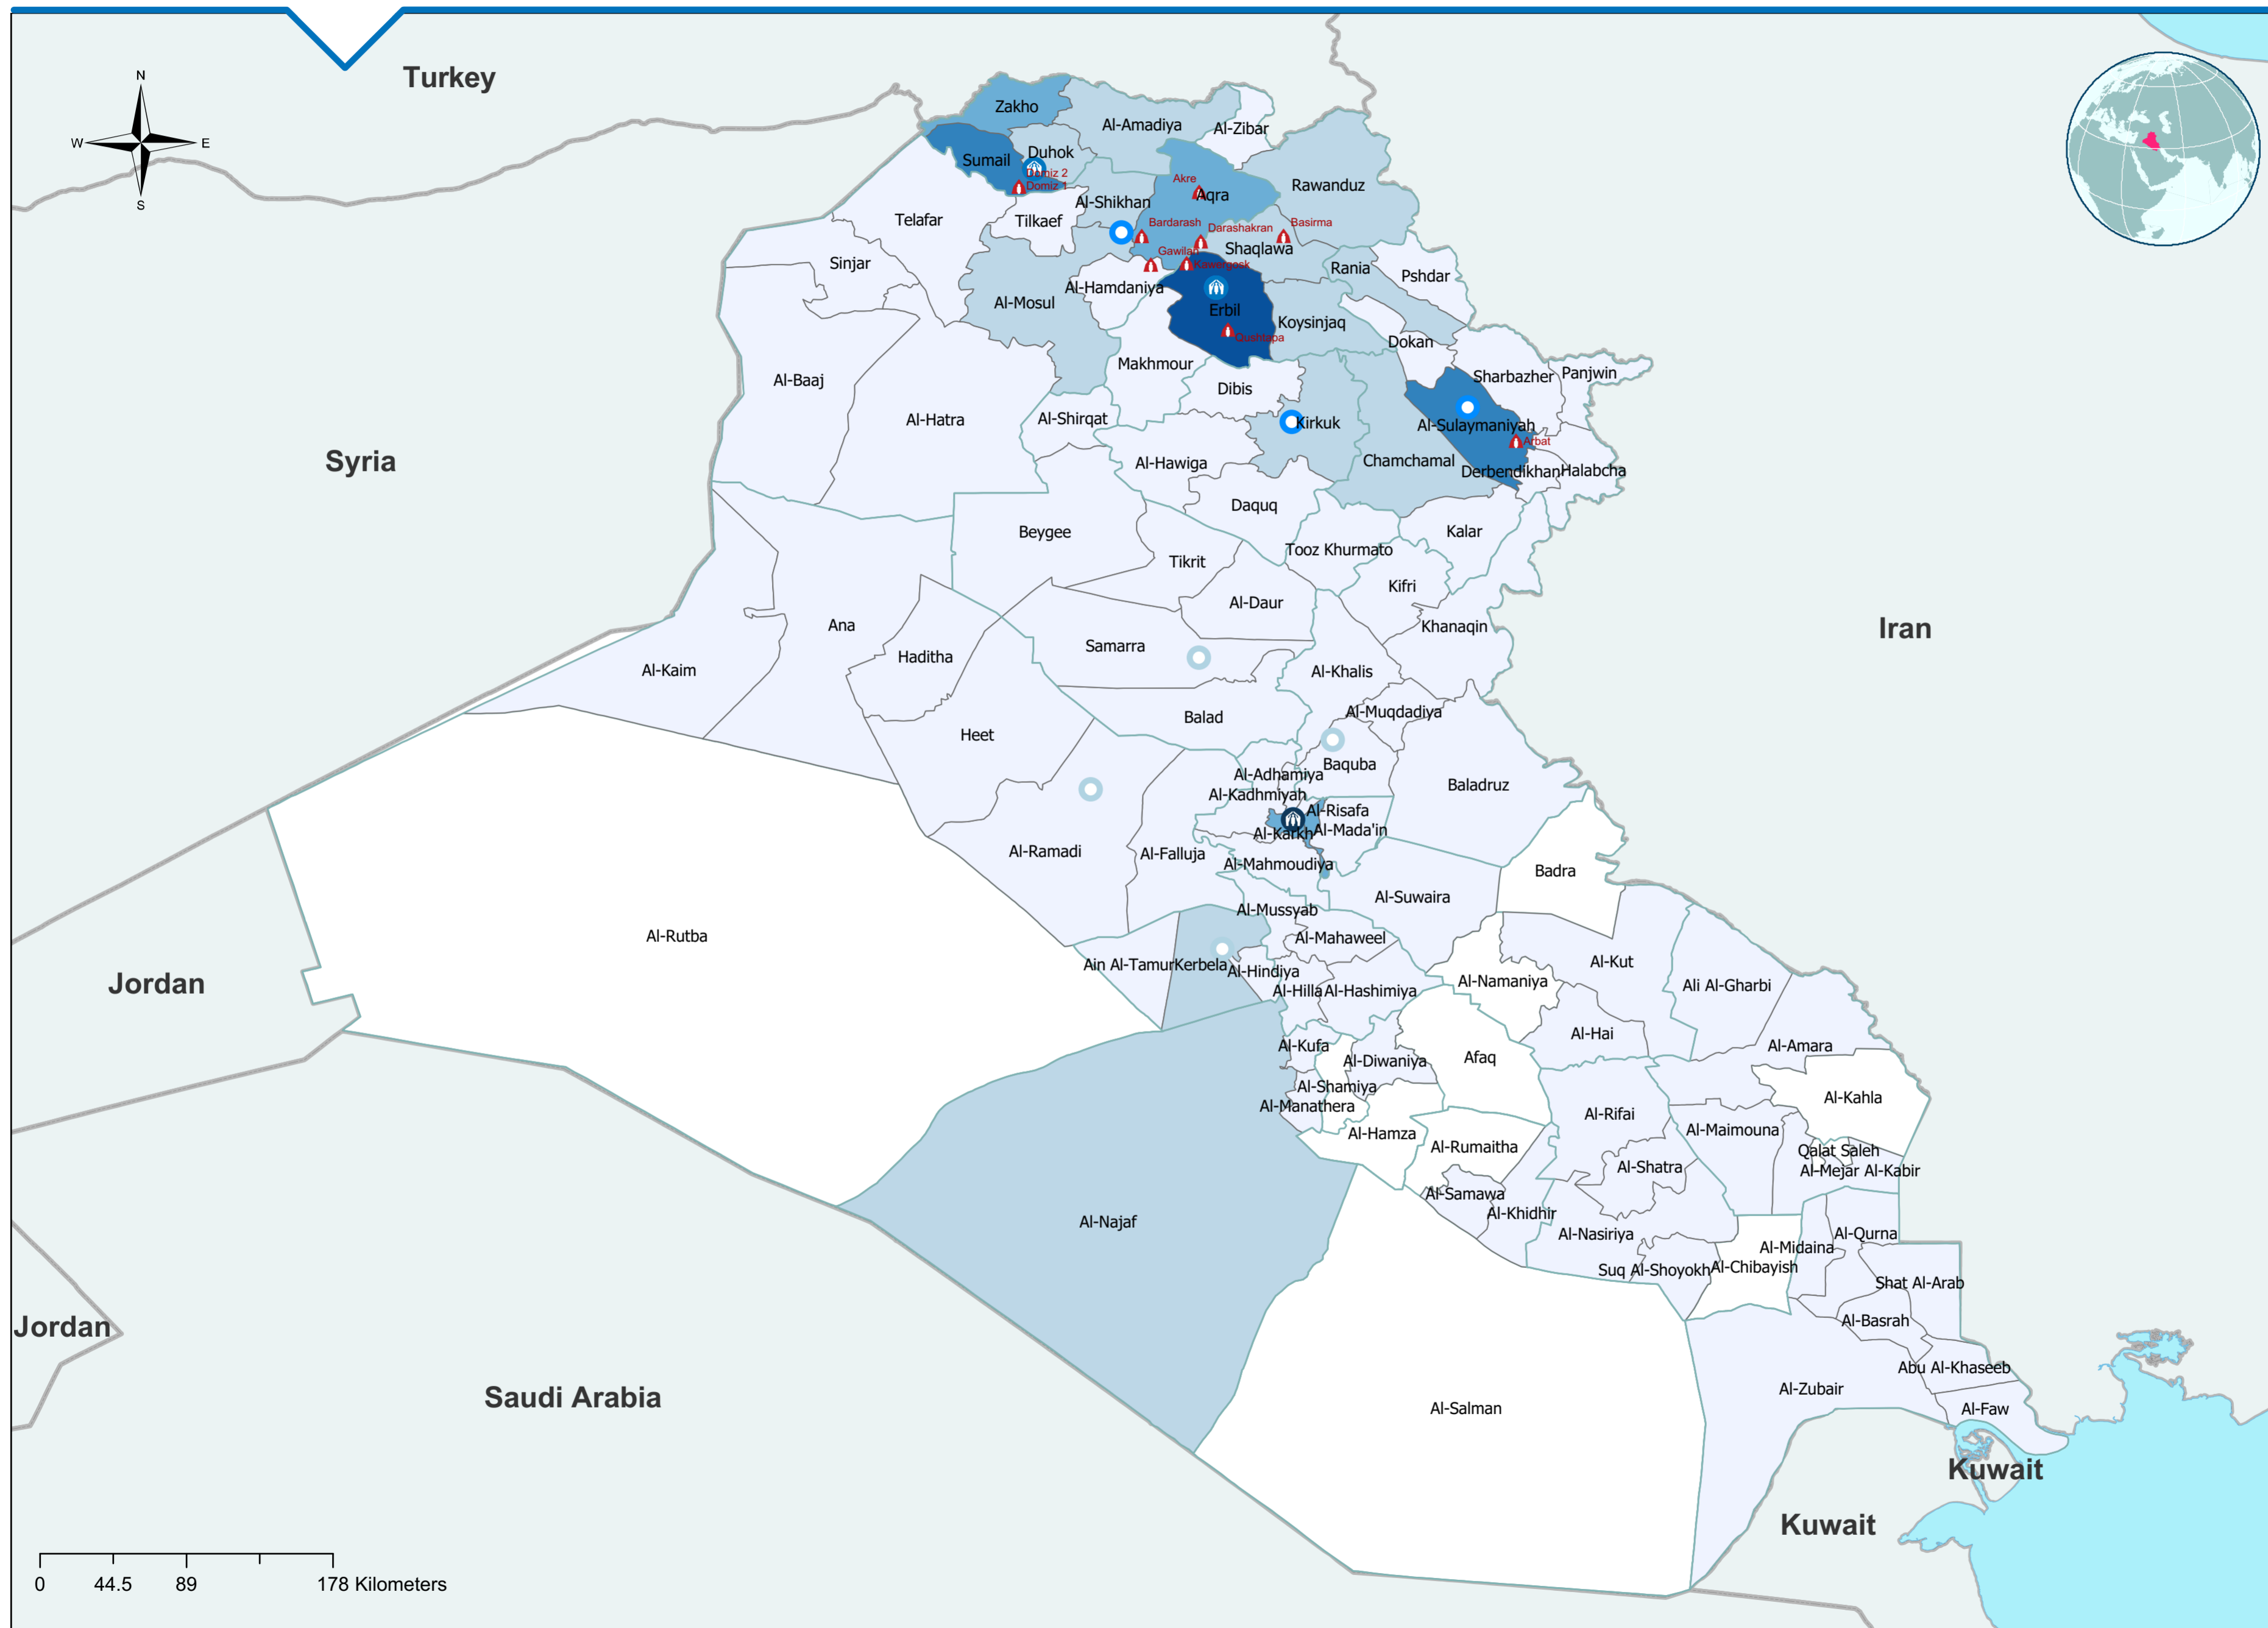

UNHCR IRAQ-Population Profile Breakdown Overview

Refugee Population Geographical Distribution

Total Refugee Population

298,002

Cases

94,634

Legend

- Syrian Refugee Camps
- UNHCR Sub-Office
- UNHCR Field Unit
- UNHCR Field Office
- UNHCR Country Office
- Governorate Borders

Individuals

- 1 - 880
- 881 - 4400
- 4401 - 14700
- 14701 - 57200
- 57201 - 133200
- District Borders
- Waterways
- Water Body
- Country Borders

The distribution of refugees in Iraq is mainly concentrated in northern Iraq and the Kurdistan Region of Iraq (KRI). The largest concentration of refugees can be found in the Erbil district, accounting for 45% of the total, followed by the Sulaymaniyah district at 19%, and Sulaymaniyah at 11%. The majority of these refugees, specifically 91%, are of Syrian origin, with the remaining 9% comprising Turkish (3%), Iranian (3%), and other nationalities (3%).

Individuals

-  1 - 1850
-  1851 - 14040
-  14050 - 29360
-  29370 - 54560
-  54570 - 128000
-  Districts Border
-  Waterways
-  Water Body
-  Country Borders

Most of the Syrian Refugees are situated in KRI region as all the Refugee Camps currently exist in KRI region. **47%** of the Syrian refugee population are situated in Erbil district as highest number among other districts, then comes Sumel with **20%** and Sulaymaniyah with **11%** of the total Syrian refugee population.

Refugees of Other nationalities in Iraq include refugees from Iran, Sudan, Palestine, Turkey and others. The highest ratio of other nationality refugees are situated in Erbil district with **19%**, then followed by Al-Risafa district **16%** and Al-Sulaymaniyah district with ratio of **10%** that are mostly Iranian refugees.