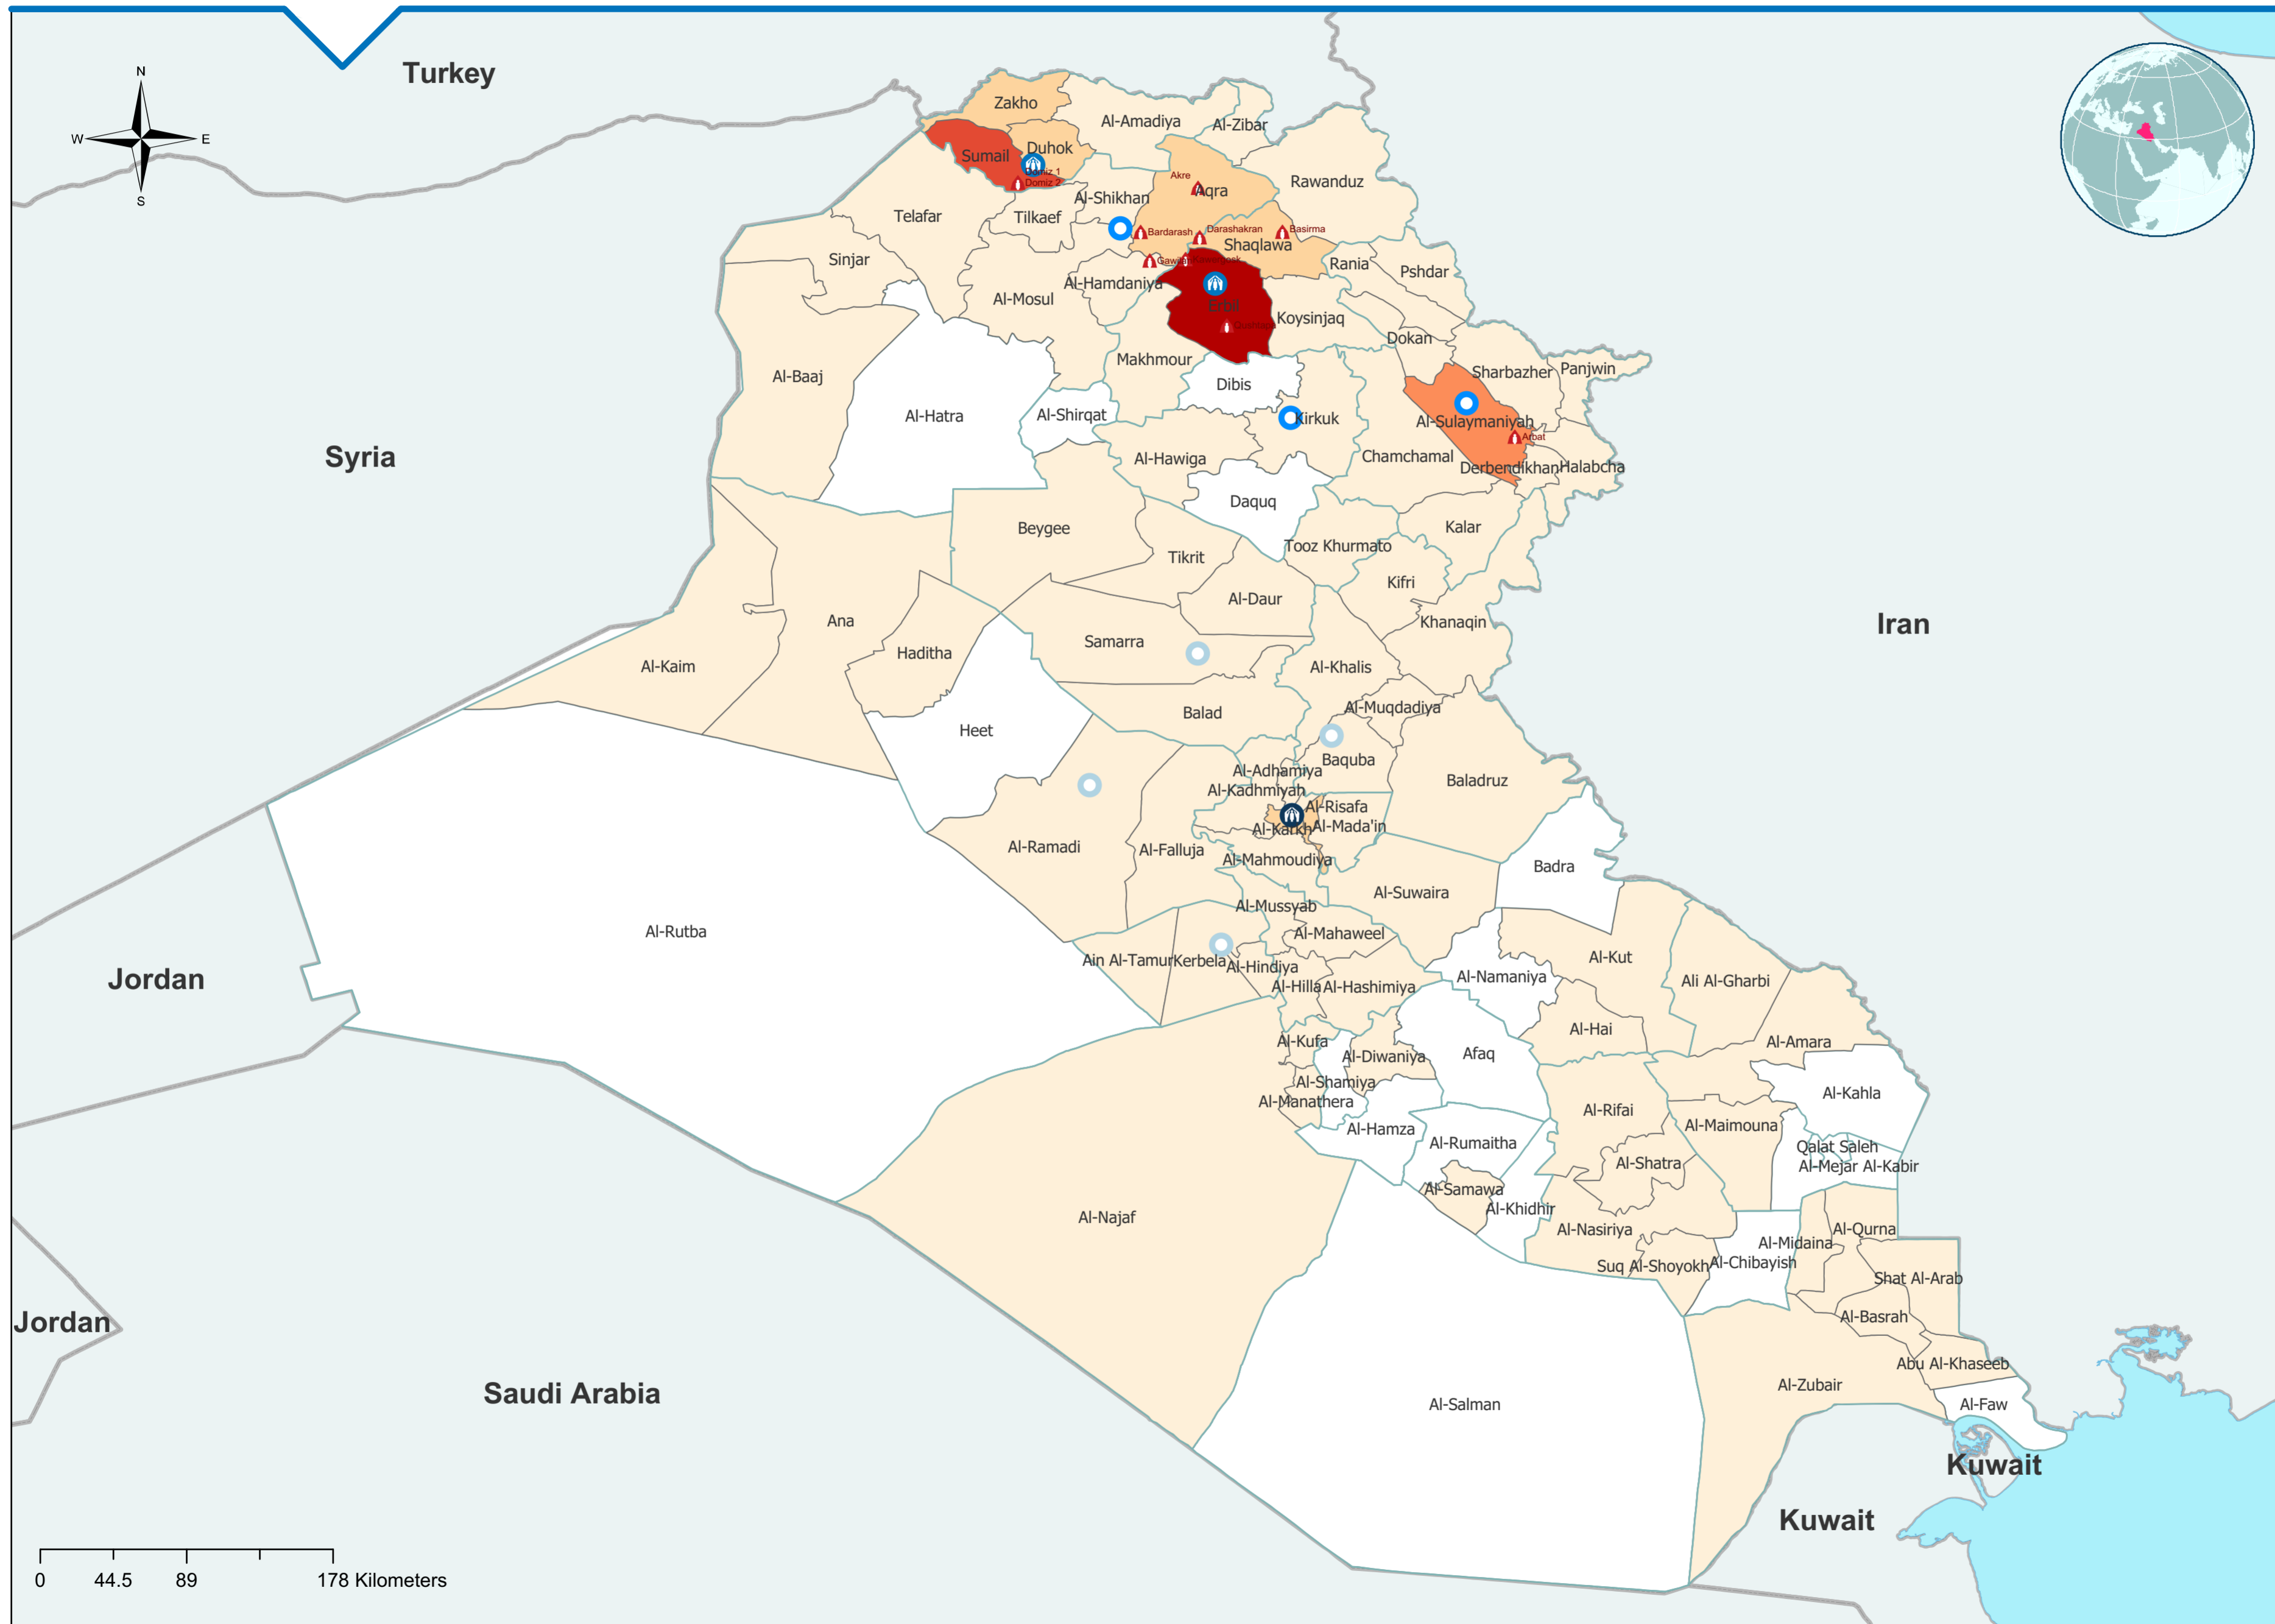

Total Syrian Population

270,479

Cases

83,745

Legend

- Syrian Refugee Camps
- UNHCR Sub-Office
- UNHCR Field Unit
- UNHCR Field Office
- UNHCR Country Office
- Governorate Border

Individuals

- 1 - 1850
- 1851 - 14040
- 14050 - 29360
- 29370 - 54560
- 54570 - 128000
- Districts Border
- Waterways
- Water Body
- Country Borders

Most of the Syrian Refugees are situated in KRI region as all the Refugee Camps currently exist in KRI region. **47%** of the Syrian refugee population are situated in Erbil district as highest number among other districts, then comes Sumel with **20%** and Sulaymaniyah with **11%** of the total Syrian refugee population.