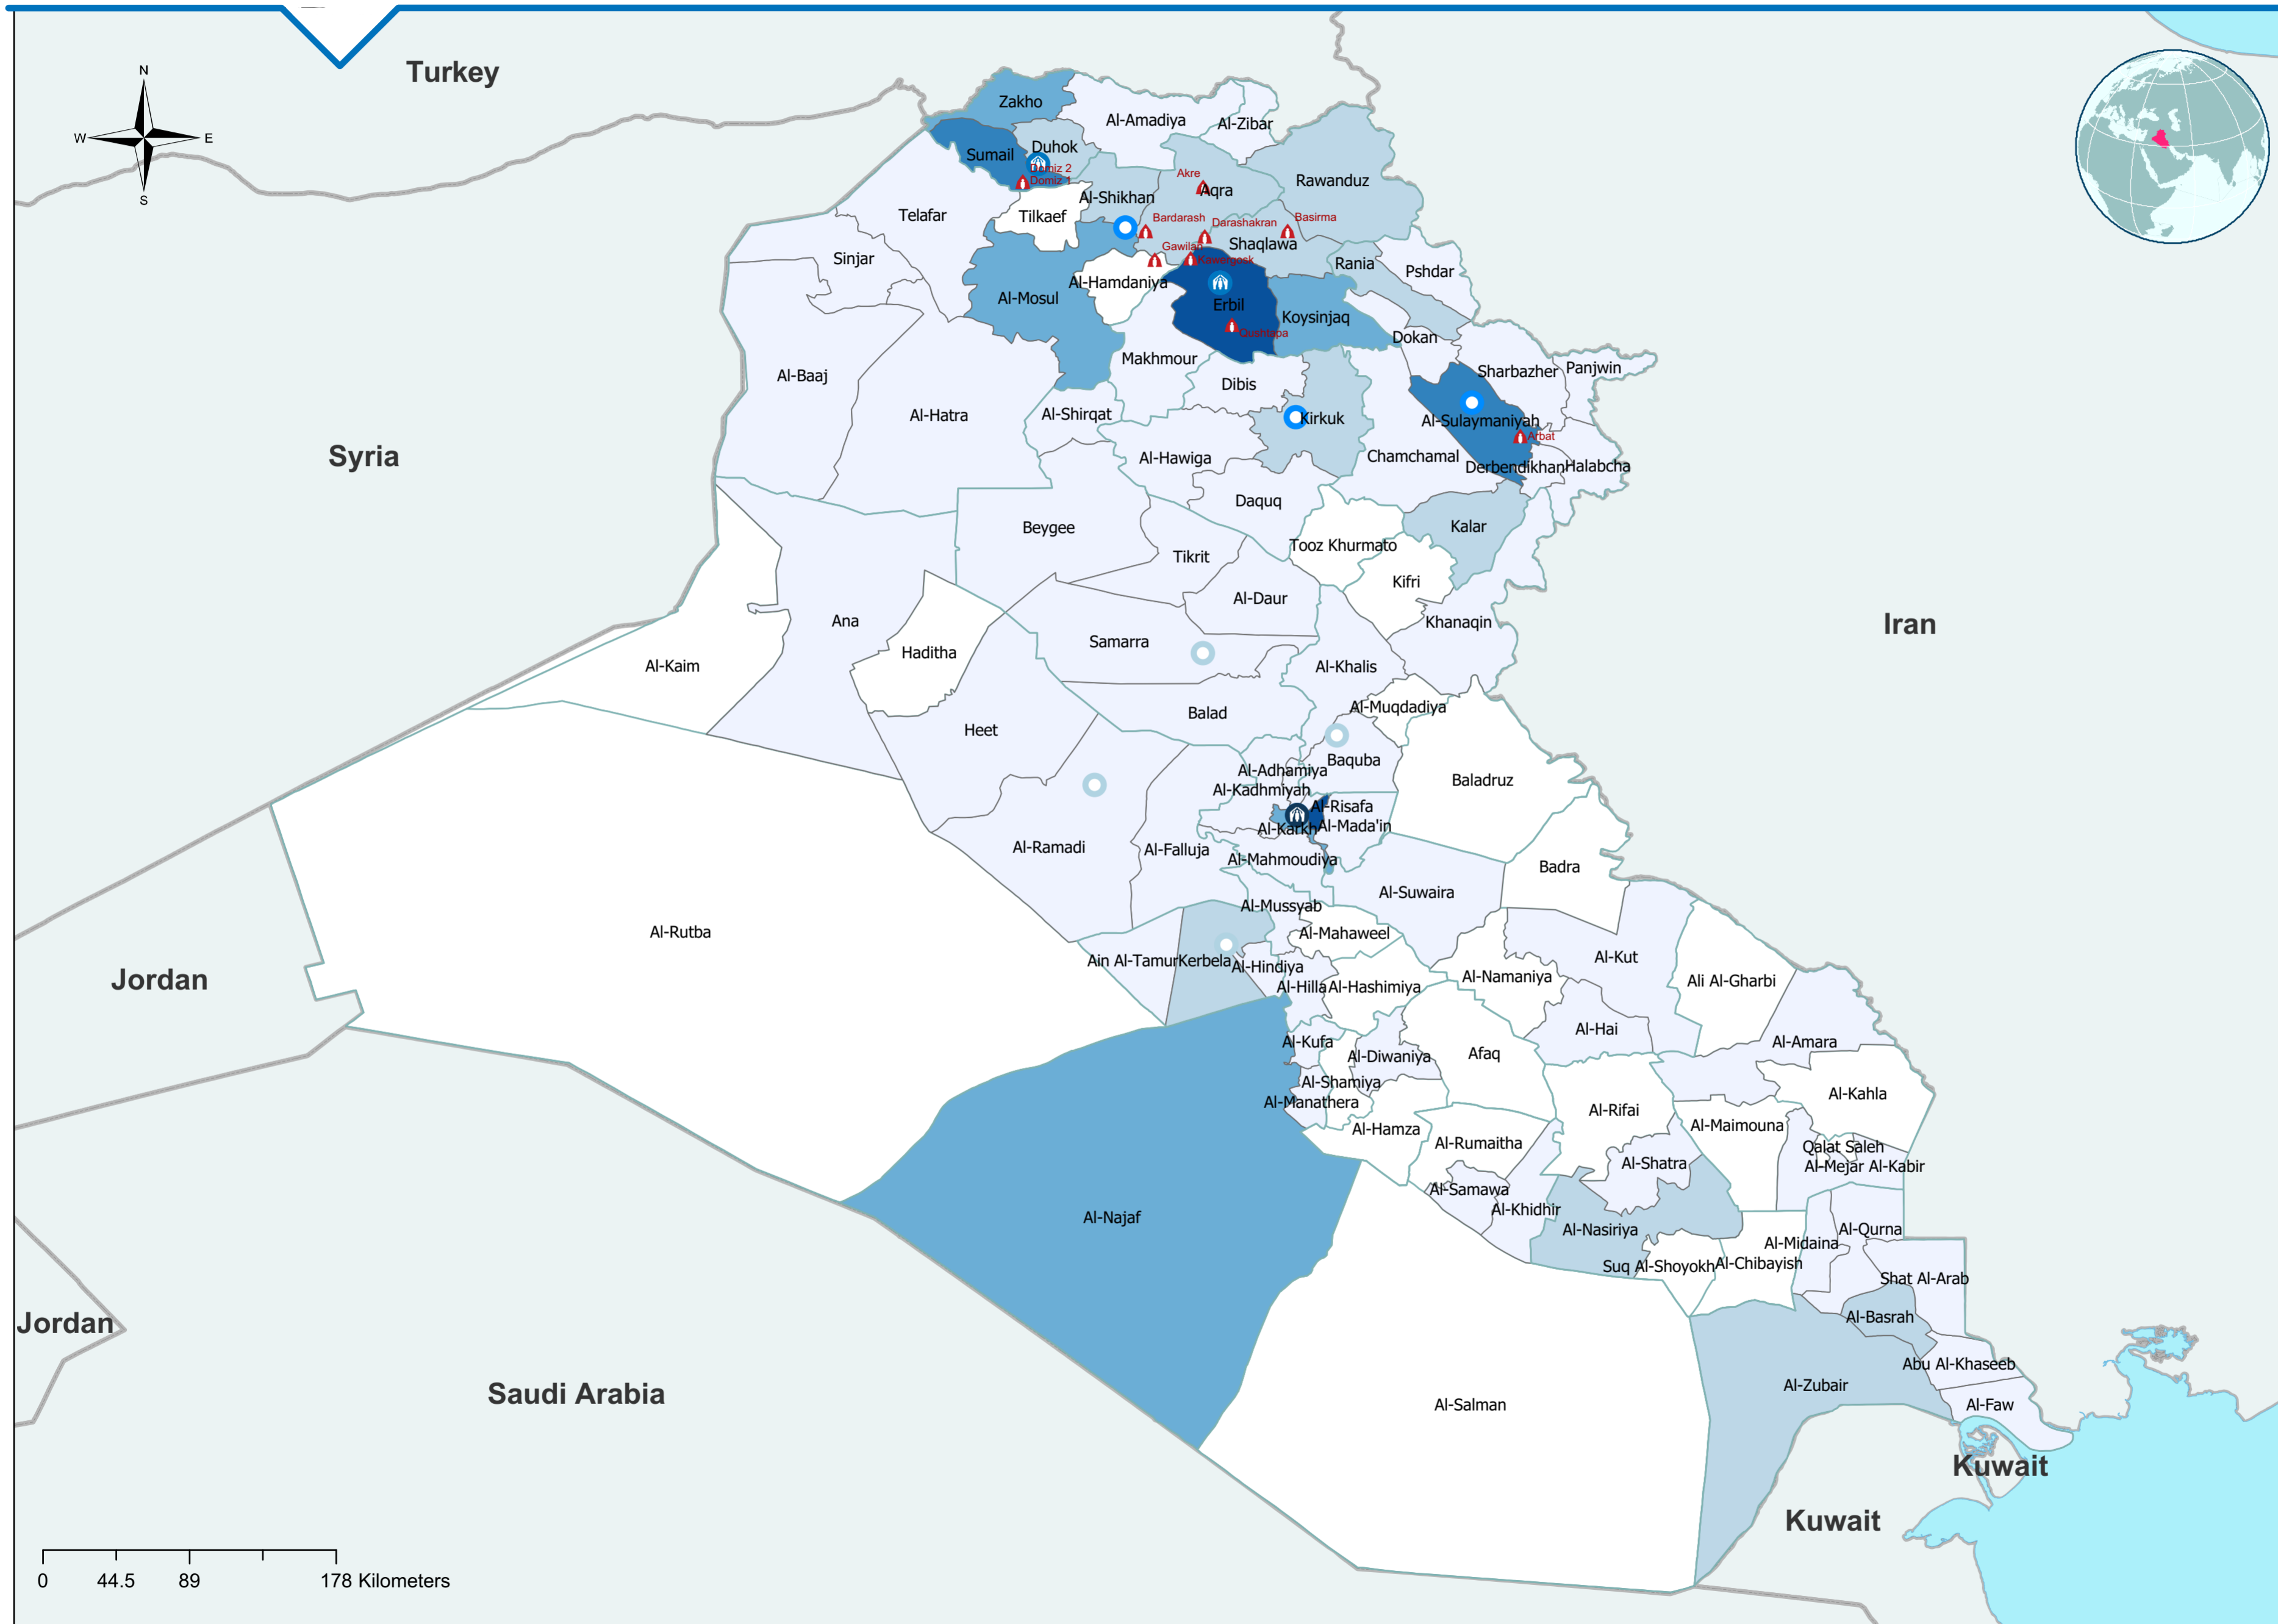

UNHCR IRAQ-Population Profile Breakdown Overview

Refugee Population Geographical Distribution

Total Refugee Population

298,002

Cases

94,634

Legend

- Syrian Refugee Camps
- UNHCR Sub-Office
- UNHCR Field Unit
- UNHCR Field Office
- UNHCR Country Office
- Governorate Borders

Individuals

- 1 - 880
- 881 - 4400
- 4401 - 14700
- 14701 - 57200
- 57201 - 133200
- District Borders
- Waterways
- Water Body
- Country Borders

The distribution of refugees in Iraq is mainly concentrated in northern Iraq and the Kurdistan Region of Iraq (KRI). The largest concentration of refugees can be found in the Erbil district, accounting for 45% of the total, followed by the Sulaymaniyah district at 19%, and Sulaymaniyah at 11%. The majority of these refugees, specifically 91%, are of Syrian origin, with the remaining 9% comprising Turkish (3%), Iranian (3%), and other nationalities (3%).

Individuals

-  1 - 1850
-  1851 - 14040
-  14050 - 29360
-  29370 - 54560
-  54570 - 128000
-  Districts Border
-  Waterways
-  Water Body
-  Country Borders

Most of the Syrian Refugees are situated in KRI region as all the Refugee Camps currently exist in KRI region. **47%** of the Syrian refugee population are situated in Erbil district as highest number among other districts, then comes Sumel with **20%** and Sulaymaniyah with **11%** of the total Syrian refugee population.

Refugees of Other nationalities in Iraq include refugees from Iran, Sudan, Palestine, Turkey and others. The highest ratio of other nationality refugees are situated in Erbil district with **19%**, then followed by Al-Risafa district **16%** and Al-Sulaymaniyah district with ratio of **10%** that are mostly Iranian refugees.