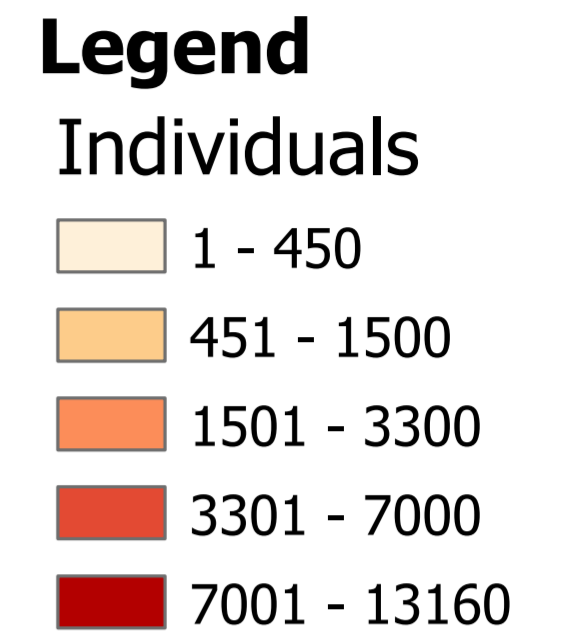

UNHCR IRAQ-Population Profile Breakdown Overview

Refugee Population Geographical Distribution

Total Refugee Population

298,002

Cases

94,634

Legend

- Syrian Refugee Camps
- UNHCR Sub-Office
- UNHCR Field Unit
- UNHCR Field Office
- UNHCR Country Office
- Governorate Borders

Individuals

- 1 - 880
- 881 - 4400
- 4401 - 14700
- 14701 - 57200
- 57201 - 133200
- District Borders
- Waterways
- Water Body
- Country Borders

The distribution of refugees in Iraq is mainly concentrated in northern Iraq and the Kurdistan Region of Iraq (KRI). The largest concentration of refugees can be found in the Erbil district, accounting for 45% of the total, followed by the Sulaymaniyah district at 19%, and Sulaymaniyah at 11%. The majority of these refugees, specifically 91%, are of Syrian origin, with the remaining 9% comprising Turkish (3%), Iranian (3%), and other nationalities (3%).

Other Nationality Refugees Population

27,523

Cases

10,889

Legend

- Syrian Refugee Camps
- UNHCR Sub-Office
- UNHCR Field Unit
- UNHCR Field Office
- UNHCR Country Office
- Governorate Borders

individuals

- 1.0 - 160
- 161 - 750
- 751 - 1700
- 1701 - 2850
- 2851 - 5200
- District Borders
- Waterways
- Water Body
- Country Borders

Refugees of Other nationalities in Iraq include refugees from Iran, Sudan, Palestine, Turkey and others. The highest ratio of other nationality refugees are situated in Erbil district with **19%**, then followed by Al-Risafa district **16%** and Al-Sulaymaniyah district with ratio of **10%** that are mostly Iranian refugees.