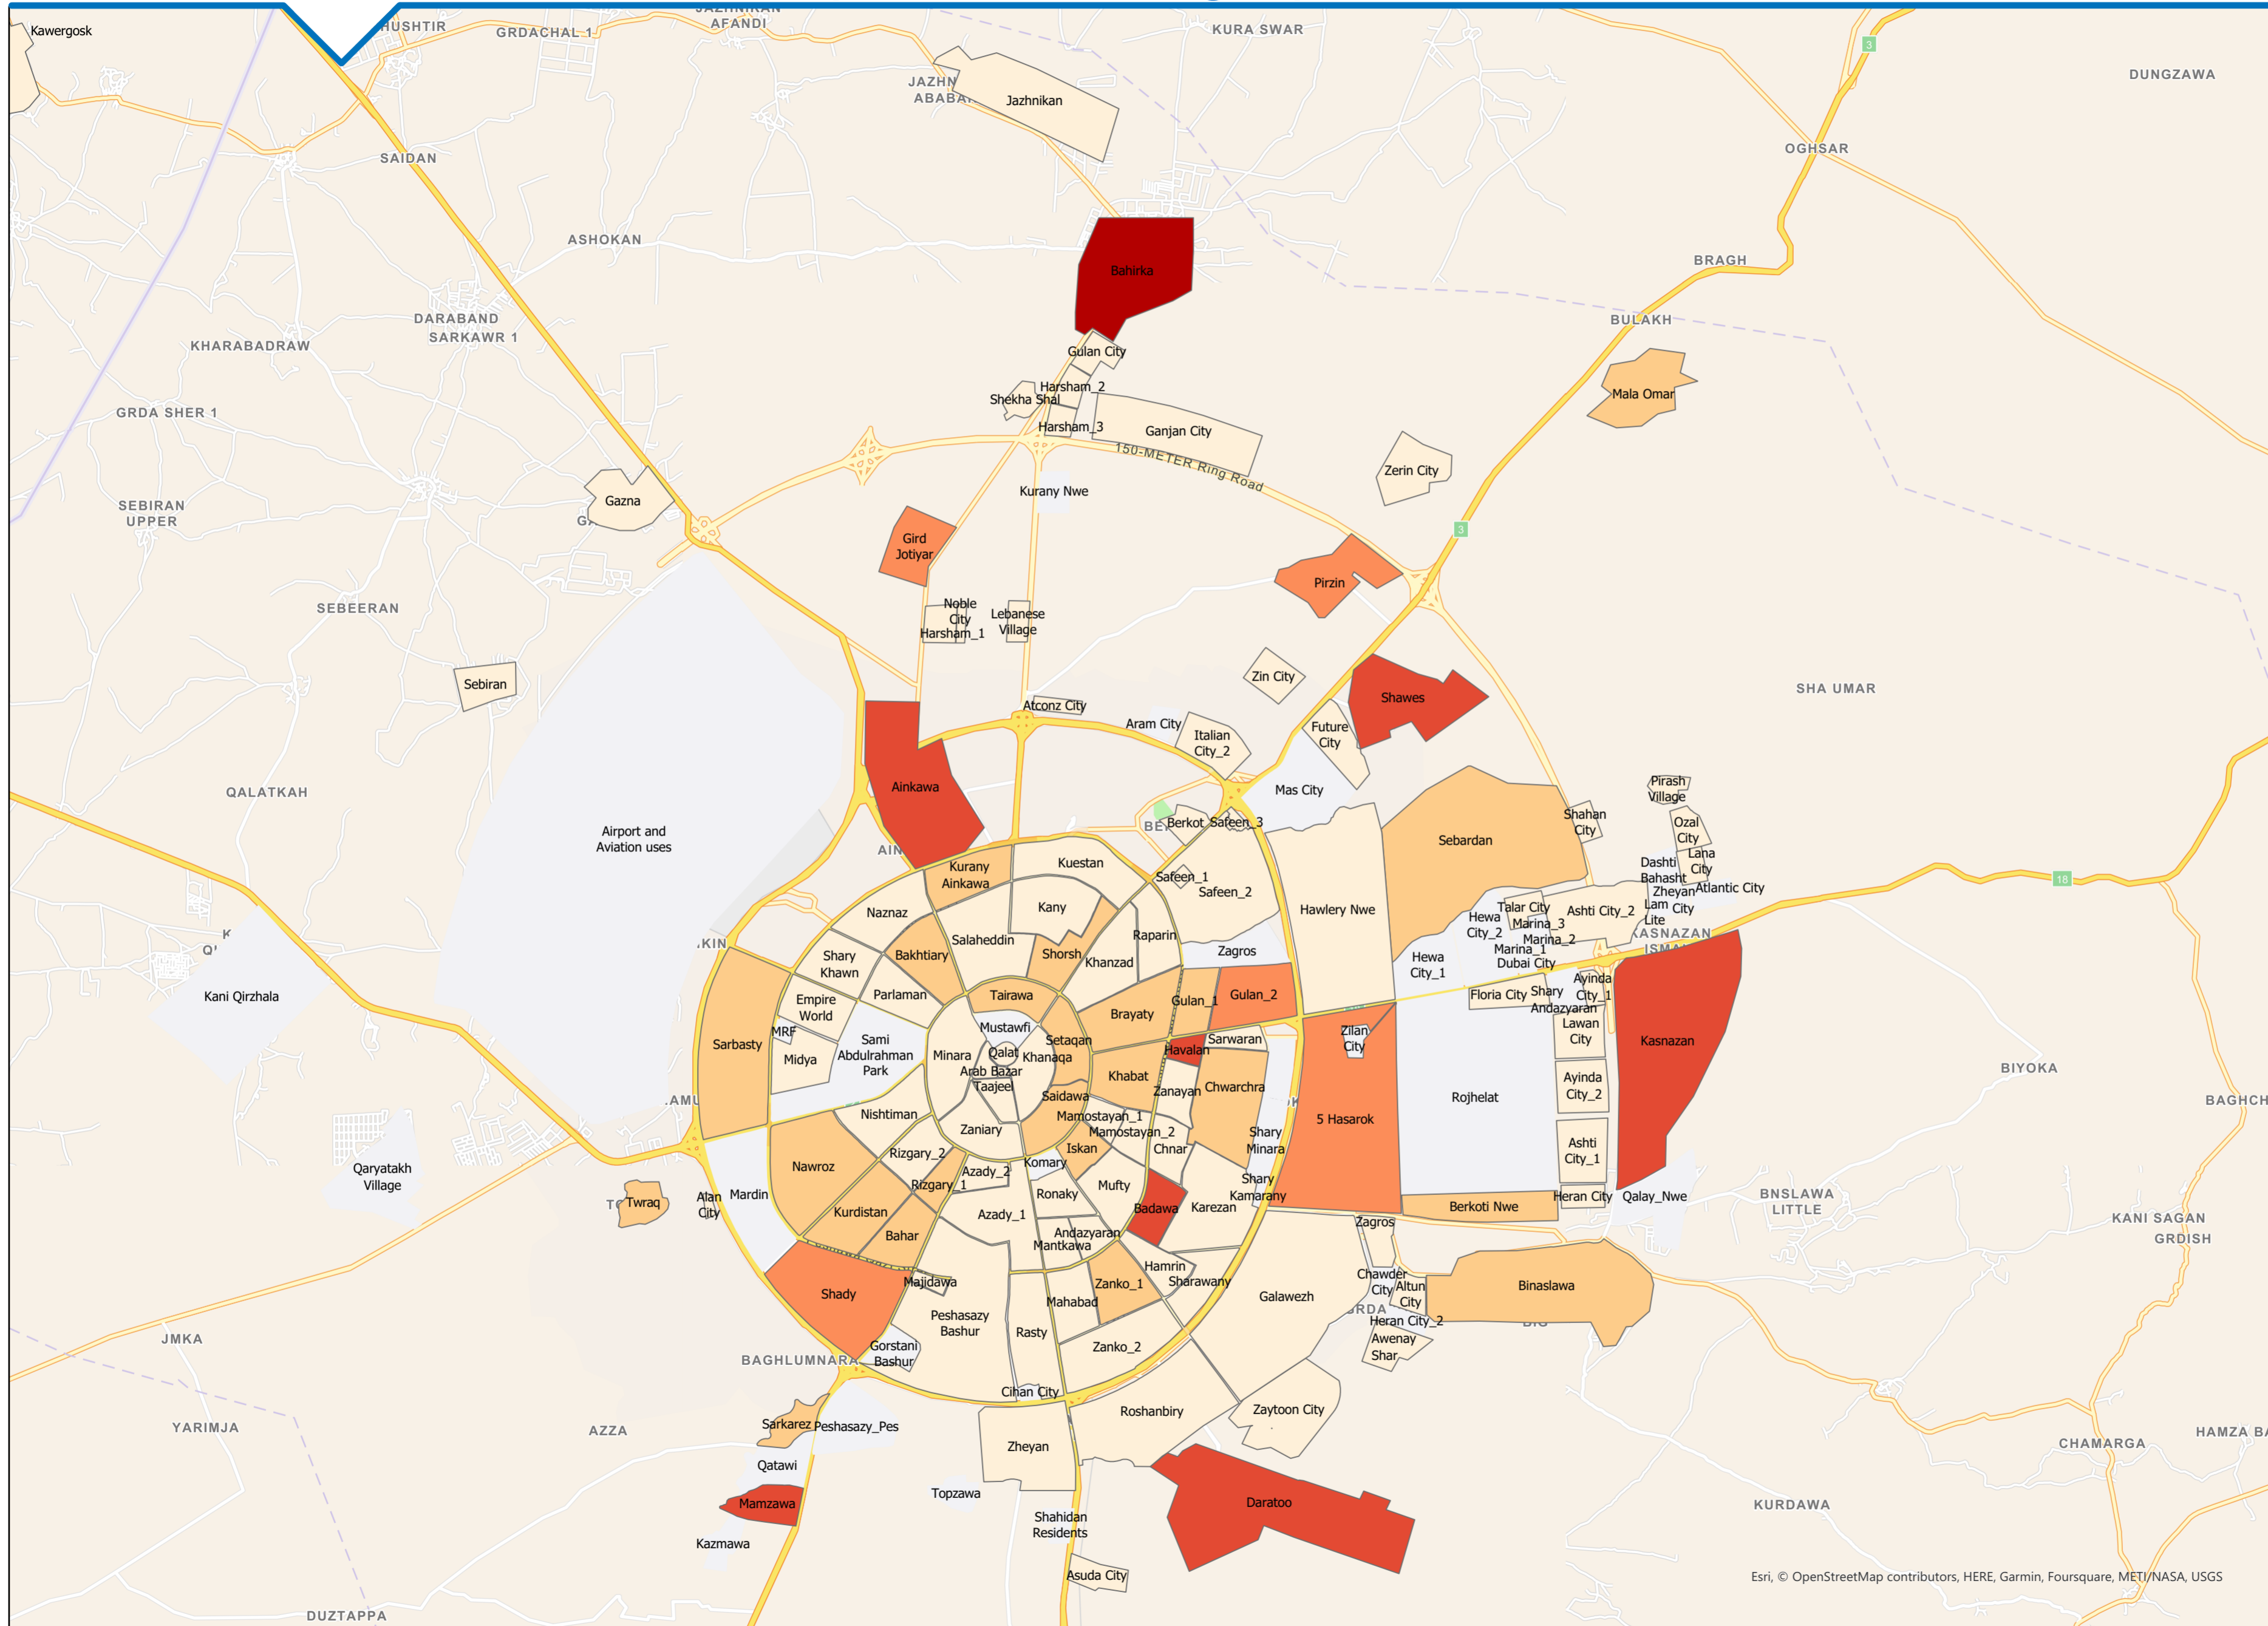

Individuals

- 1 - 880
- 881 - 4400
- 4401 - 14700
- 14701 - 57200
- 57201 - 133200
- District Borders
- Waterways
- Water Body
- Country Borders

The distribution of refugees in Iraq is mainly concentrated in northern Iraq and the Kurdistan Region of Iraq (KRI). The largest concentration of refugees can be found in the Erbil district, accounting for 45% of the total, followed by the Sulaymaniyah district at 19%, and Sulaymaniyah at 11%. The majority of these refugees, specifically 91%, are of Syrian origin, with the remaining 9% comprising Turkish (3%), Iranian (3%), and other nationalities (3%).

Individuals

-  1 - 1850
-  1851 - 14040
-  14050 - 29360
-  29370 - 54560
-  54570 - 128000
-  Districts Border
-  Waterways
-  Water Body
-  Country Borders

Most of the Syrian Refugees are situated in KRI region as all the Refugee Camps currently exist in KRI region. **47%** of the Syrian refugee population are situated in Erbil district as highest number among other districts, then comes Sumel with **20%** and Sulaymaniyah with **11%** of the total Syrian refugee population.

Refugees of Other nationalities in Iraq include refugees from Iran, Sudan, Palestine, Turkey and others. The highest ratio of other nationality refugees are situated in Erbil district with **19%**, then followed by Al-Risafa district **16%** and Al-Sulaymaniyah district with ratio of **10%** that are mostly Iranian refugees.

Erbil District Center is home to approximately **110,000** Syrian refugees, who reside alongside the local urban community. The largest concentration of refugees can be found in the **Bahirka** neighborhood, accounting for **13%** of the total population, followed by **Ainkawa** with **7%**, **Mamzawa** with **7%**, and **Kasnazan** with **6%**. It's worth noting that most of these neighborhoods are primarily characterized by their affordable housing options and living conditions.