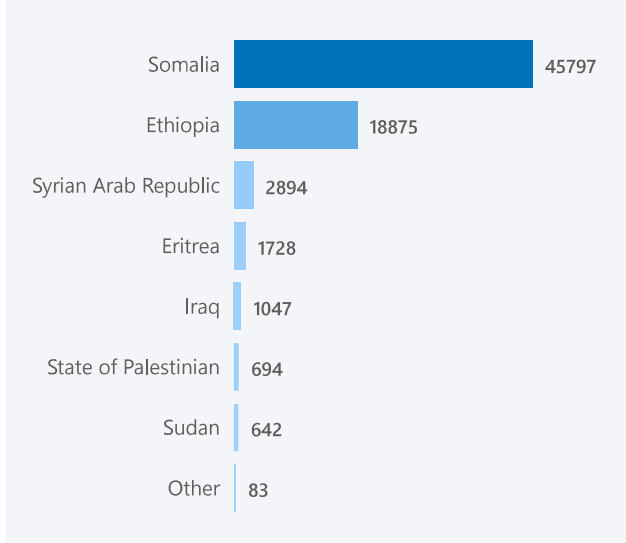

**71,760**

Total refugees and asylum seekers in Yemen

**56,842**  
Refugee

**14,918**  
Asylum Seekers

Population by Age

Population Distribution

Population Trend ( Jun - Oct )

Refugees & Asylum-Seekers by Country of Origin

Refugees by Country of Origin and Demography

Asylum-Seekers by Country of Origin and Demography

Location of Registration by Governorate

Population by Specific Needs 7113

**71,760**  
Active Population

**Total New Registration During the Reporting Period**