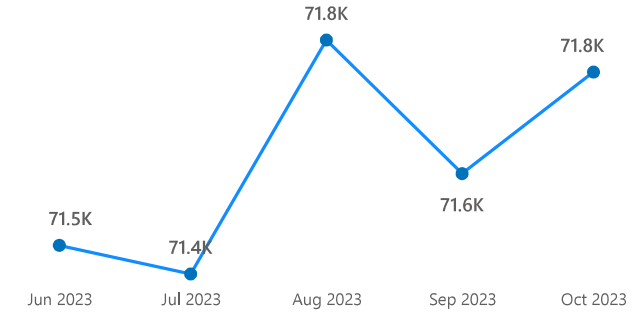

**71,760**

Total refugees and asylum seekers in Yemen

**56,842**  
Refugee

**14,918**  
Asylum Seekers

Population by Age

Population Distribution

Population Trend ( Jun - Oct )

Refugees & Asylum-Seekers by Country of Origin

Refugees by Country of Origin and Demography

Asylum-Seekers by Country of Origin and Demography

Location of Registration by Governorate

Population by Specific Needs 7113

**71,760**  
Active Population

**Total New Registration During the Reporting Period**