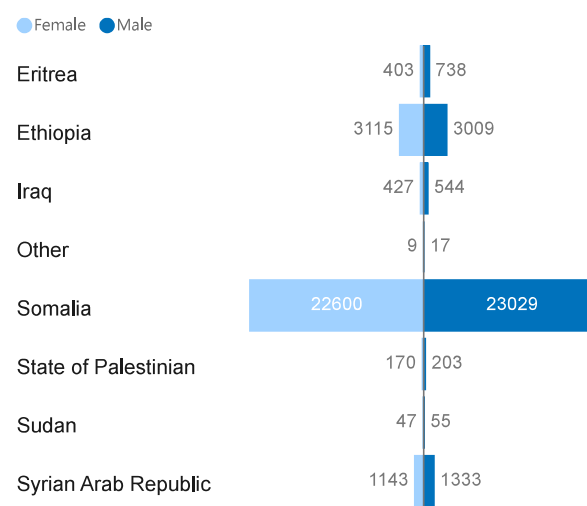

**71,760**

Total refugees and asylum seekers in Yemen

**56,842**  
Refugee

**14,918**  
Asylum Seekers

Population by Age

Population Distribution

Population Trend ( Jun - Oct )

Refugees & Asylum-Seekers by Country of Origin

Refugees by Country of Origin and Demography

Asylum-Seekers by Country of Origin and Demography

Location of Registration by Governorate

Population by Specific Needs 7113

**71,760**  
Active Population

**Total New Registration During the Reporting Period**

**626**

Cases

**833**

Individuals

**New Registration Details**

<b>774</b> New Registration	<b>59</b> New Births	<b>0</b> Spontaneous Departure	<b>0</b> Resettlement	<b>286</b> Assisted Spont. Return
<b>321</b> Reactivation	<b>74</b> Re-registration	<b>8</b> Death	<b>11</b> Deregistration	<b>9</b> Other Closure