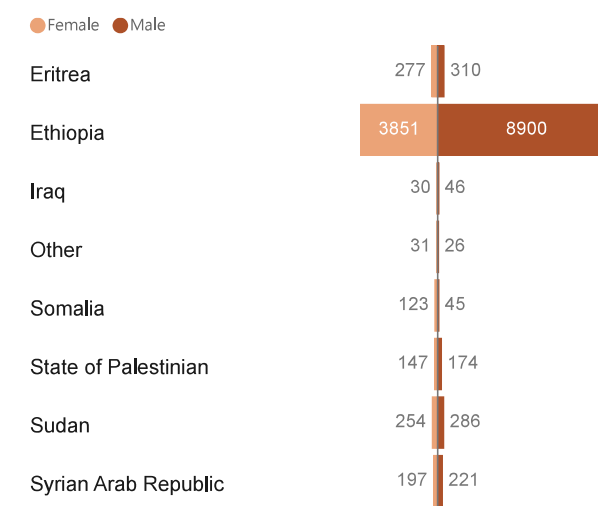

**71,760**

Total refugees and asylum seekers in Yemen

**56,842**  
Refugee

**14,918**  
Asylum Seekers

Population by Age

Population Distribution

Population Trend ( Jun - Oct )

Refugees & Asylum-Seekers by Country of Origin

Refugees by Country of Origin and Demography

Asylum-Seekers by Country of Origin and Demography

Location of Registration by Governorate

Population by Specific Needs 7113

**71,760**  
Active Population

**Total New Registration During the Reporting Period**