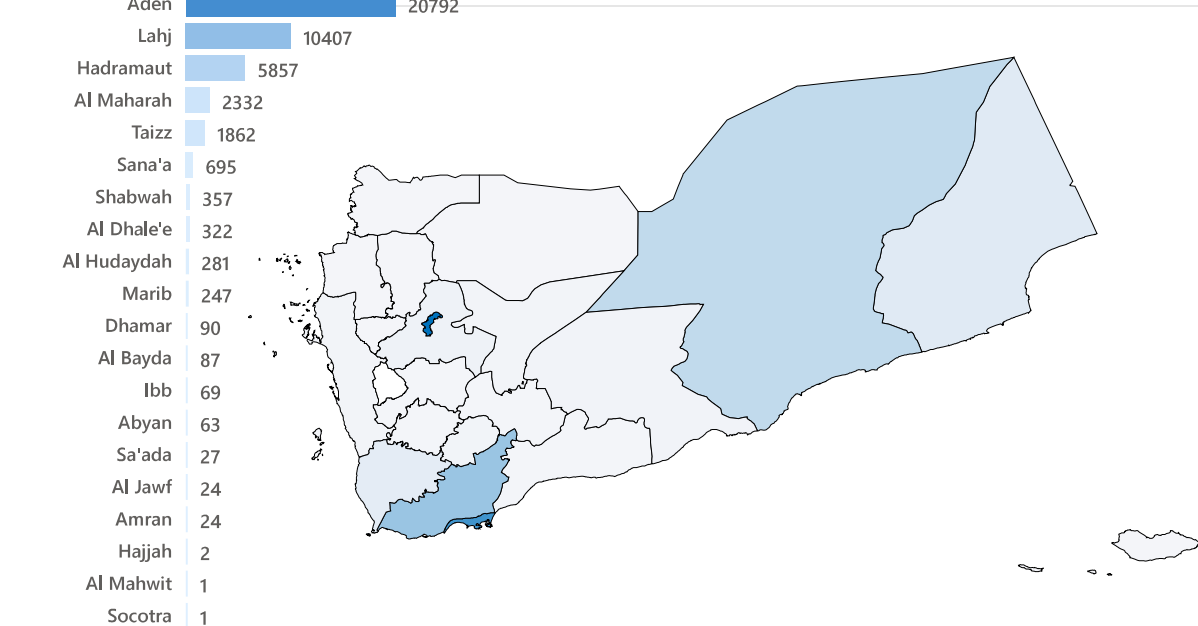

**71,760**

Total refugees and asylum seekers in Yemen

**56,842**  
Refugee

**14,918**  
Asylum Seekers

Population by Age

Population Distribution

Population Trend ( Jun - Oct )

Refugees & Asylum-Seekers by Country of Origin

Refugees by Country of Origin and Demography

Asylum-Seekers by Country of Origin and Demography

Location of Registration by Governorate

Population by Specific Needs 7113

**71,760**  
Active Population

**Total New Registration During the Reporting Period**

**626**

Cases

**833**

Individuals

**New Registration Details**

<b>774</b> New Registration	<b>59</b> New Births	<b>0</b> Spontaneous Departure	<b>0</b> Resettlement	<b>286</b> Assisted Spont. Return
<b>321</b> Reactivation	<b>74</b> Re-registration	<b>8</b> Death	<b>11</b> Deregistration	<b>9</b> Other Closure