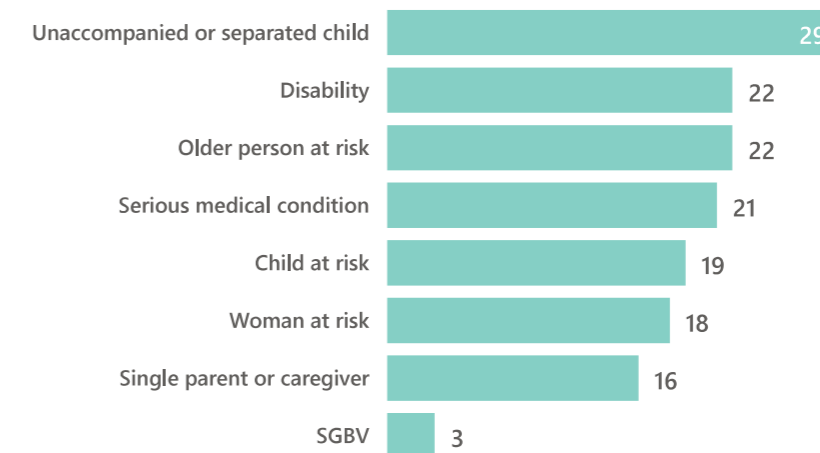

**626**

Cases

**833**

Individuals

**New Registration Details**

<b>774</b> New Registration	<b>59</b> New Births	<b>0</b> Spontaneous Departure	<b>0</b> Resettlement	<b>286</b> Assisted Spont. Return
<b>321</b> Reactivation	<b>74</b> Re-registration	<b>8</b> Death	<b>11</b> Deregistration	<b>9</b> Other Closure

**New Registration by Age**

**Age-gender Breakdown**

**Total New Registrations During the Year**

**Place of Residence by Governorate**

**Country of Origin**

**Specific Needs of Newly Registered**

**Refugee Status Determination Details**