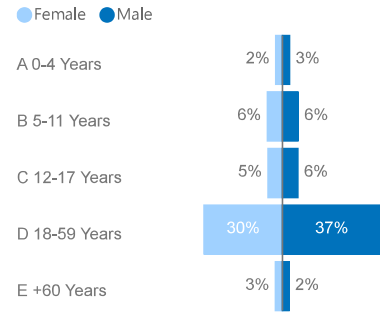

**71,760**

Total refugees and asylum seekers in Yemen

**56,842**  
Refugee

**14,918**  
Asylum Seekers

Population by Age

Population Distribution

Population Trend ( Jun - Oct )

Refugees & Asylum-Seekers by Country of Origin

Refugees by Country of Origin and Demography

Asylum-Seekers by Country of Origin and Demography

Location of Registration by Governorate

Population by Specific Needs 7113

**71,760**  
Active Population

**Total New Registration During the Reporting Period**