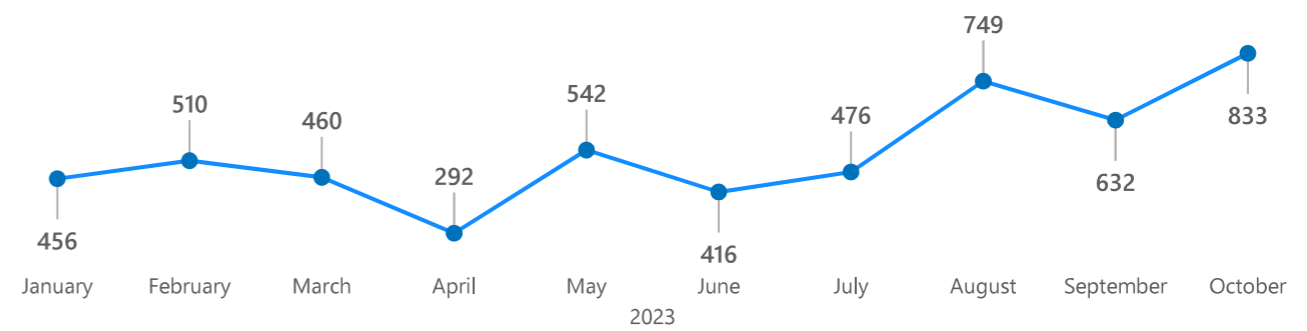

Total New Registrations During the Year