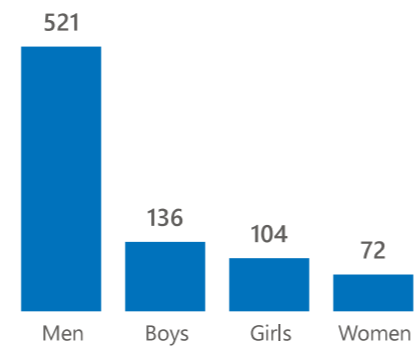

Age-gender Breakdown