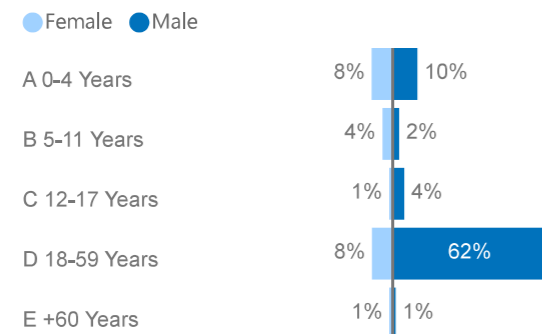

71,760
Active Population

Total New Registration During the Reporting Period

626

Cases

833

Individuals

New Registration Details

774 New Registration	59 New Births	0 Spontaneous Departure	0 Resettlement	286 Assisted Spont. Return
321 Reactivation	74 Re-registration	8 Death	11 Deregistration	9 Other Closure

New Registration by Age