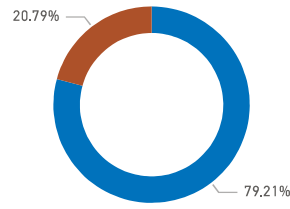

**71,760**

Total refugees and asylum seekers in Yemen

**56,842**  
Refugee

**14,918**  
Asylum Seekers

Population by Age

Population Distribution

Population Trend ( Jun - Oct )

Refugees & Asylum-Seekers by Country of Origin

Refugees by Country of Origin and Demography

Asylum-Seekers by Country of Origin and Demography

Location of Registration by Governorate

Population by Specific Needs 7113

**71,760**  
Active Population

**Total New Registration During the Reporting Period**