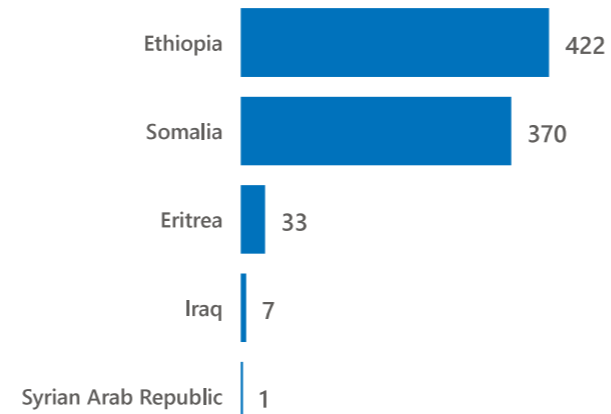

Refugees by Country of Origin and Demography

Asylum-Seekers by Country of Origin and Demography

Location of Registration by Governorate

Population by Specific Needs 7113

**71,760**  
Active Population

**Total New Registration During the Reporting Period**

**626**

Cases

**833**

Individuals

**New Registration Details**

<b>774</b> New Registration	<b>59</b> New Births	<b>0</b> Spontaneous Departure	<b>0</b> Resettlement	<b>286</b> Assisted Spont. Return
<b>321</b> Reactivation	<b>74</b> Re-registration	<b>8</b> Death	<b>11</b> Deregistration	<b>9</b> Other Closure

**New Registration by Age**

**Age-gender Breakdown**

**Total New Registrations During the Year**

**Place of Residence by Governorate**

**Country of Origin**

**Specific Needs of Newly Registered**

**Refugee Status Determination Details**