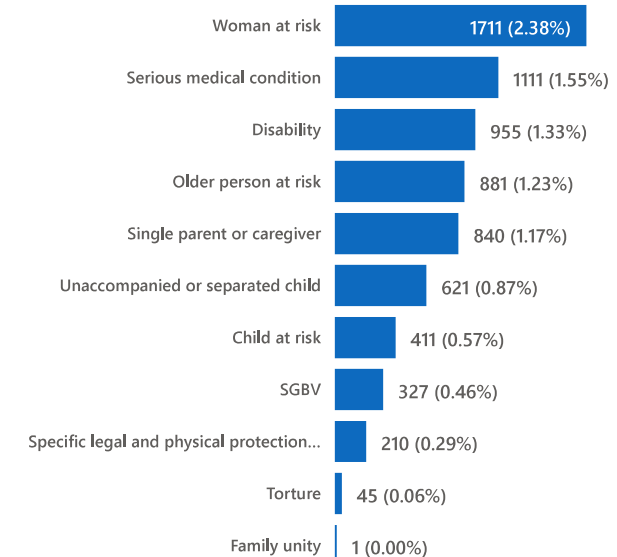

**71,760**

Total refugees and asylum seekers in Yemen

**56,842**  
Refugee

**14,918**  
Asylum Seekers

Population by Age

Population Distribution

Population Trend ( Jun - Oct )

Refugees & Asylum-Seekers by Country of Origin

Refugees by Country of Origin and Demography

Asylum-Seekers by Country of Origin and Demography

Location of Registration by Governorate

Population by Specific Needs 7113

**71,760**  
Active Population

**Total New Registration During the Reporting Period**

**626**

Cases

**833**

Individuals

**New Registration Details**

<b>774</b> New Registration	<b>59</b> New Births	<b>0</b> Spontaneous Departure	<b>0</b> Resettlement	<b>286</b> Assisted Spont. Return
<b>321</b> Reactivation	<b>74</b> Re-registration	<b>8</b> Death	<b>11</b> Deregistration	<b>9</b> Other Closure

**New Registration by Age**

**Age-gender Breakdown**

**Total New Registrations During the Year**

**Place of Residence by Governorate**

**Country of Origin**

**Specific Needs of Newly Registered**

**Refugee Status Determination Details**