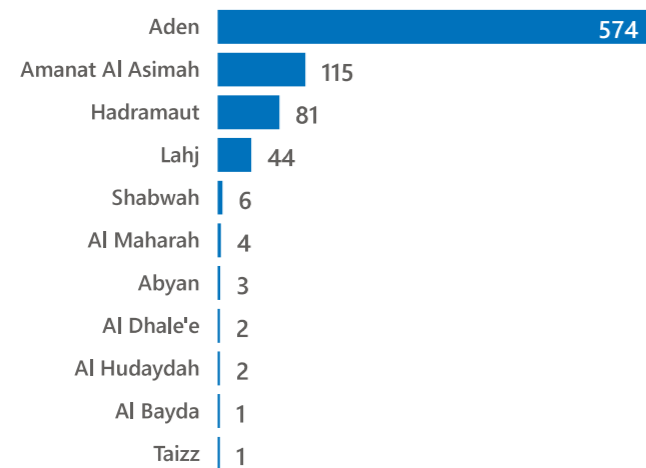

Refugees by Country of Origin and Demography

Asylum-Seekers by Country of Origin and Demography

Location of Registration by Governorate

Population by Specific Needs 7113

**71,760**  
Active Population

**Total New Registration During the Reporting Period**

**626**

Cases

**833**

Individuals

**New Registration Details**

<b>774</b> New Registration	<b>59</b> New Births	<b>0</b> Spontaneous Departure	<b>0</b> Resettlement	<b>286</b> Assisted Spont. Return
<b>321</b> Reactivation	<b>74</b> Re-registration	<b>8</b> Death	<b>11</b> Deregistration	<b>9</b> Other Closure

**New Registration by Age**

**Age-gender Breakdown**

**Total New Registrations During the Year**

**Place of Residence by Governorate**

**Country of Origin**

**Specific Needs of Newly Registered**

**Refugee Status Determination Details**