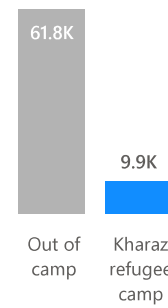

**71,760**

Total refugees and asylum seekers in Yemen

**56,842**  
Refugee

**14,918**  
Asylum Seekers

Population by Age

Population Distribution

Population Trend ( Jun - Oct )

Refugees & Asylum-Seekers by Country of Origin

Refugees by Country of Origin and Demography

Asylum-Seekers by Country of Origin and Demography

Location of Registration by Governorate

Population by Specific Needs 7113

**71,760**  
Active Population

**Total New Registration During the Reporting Period**