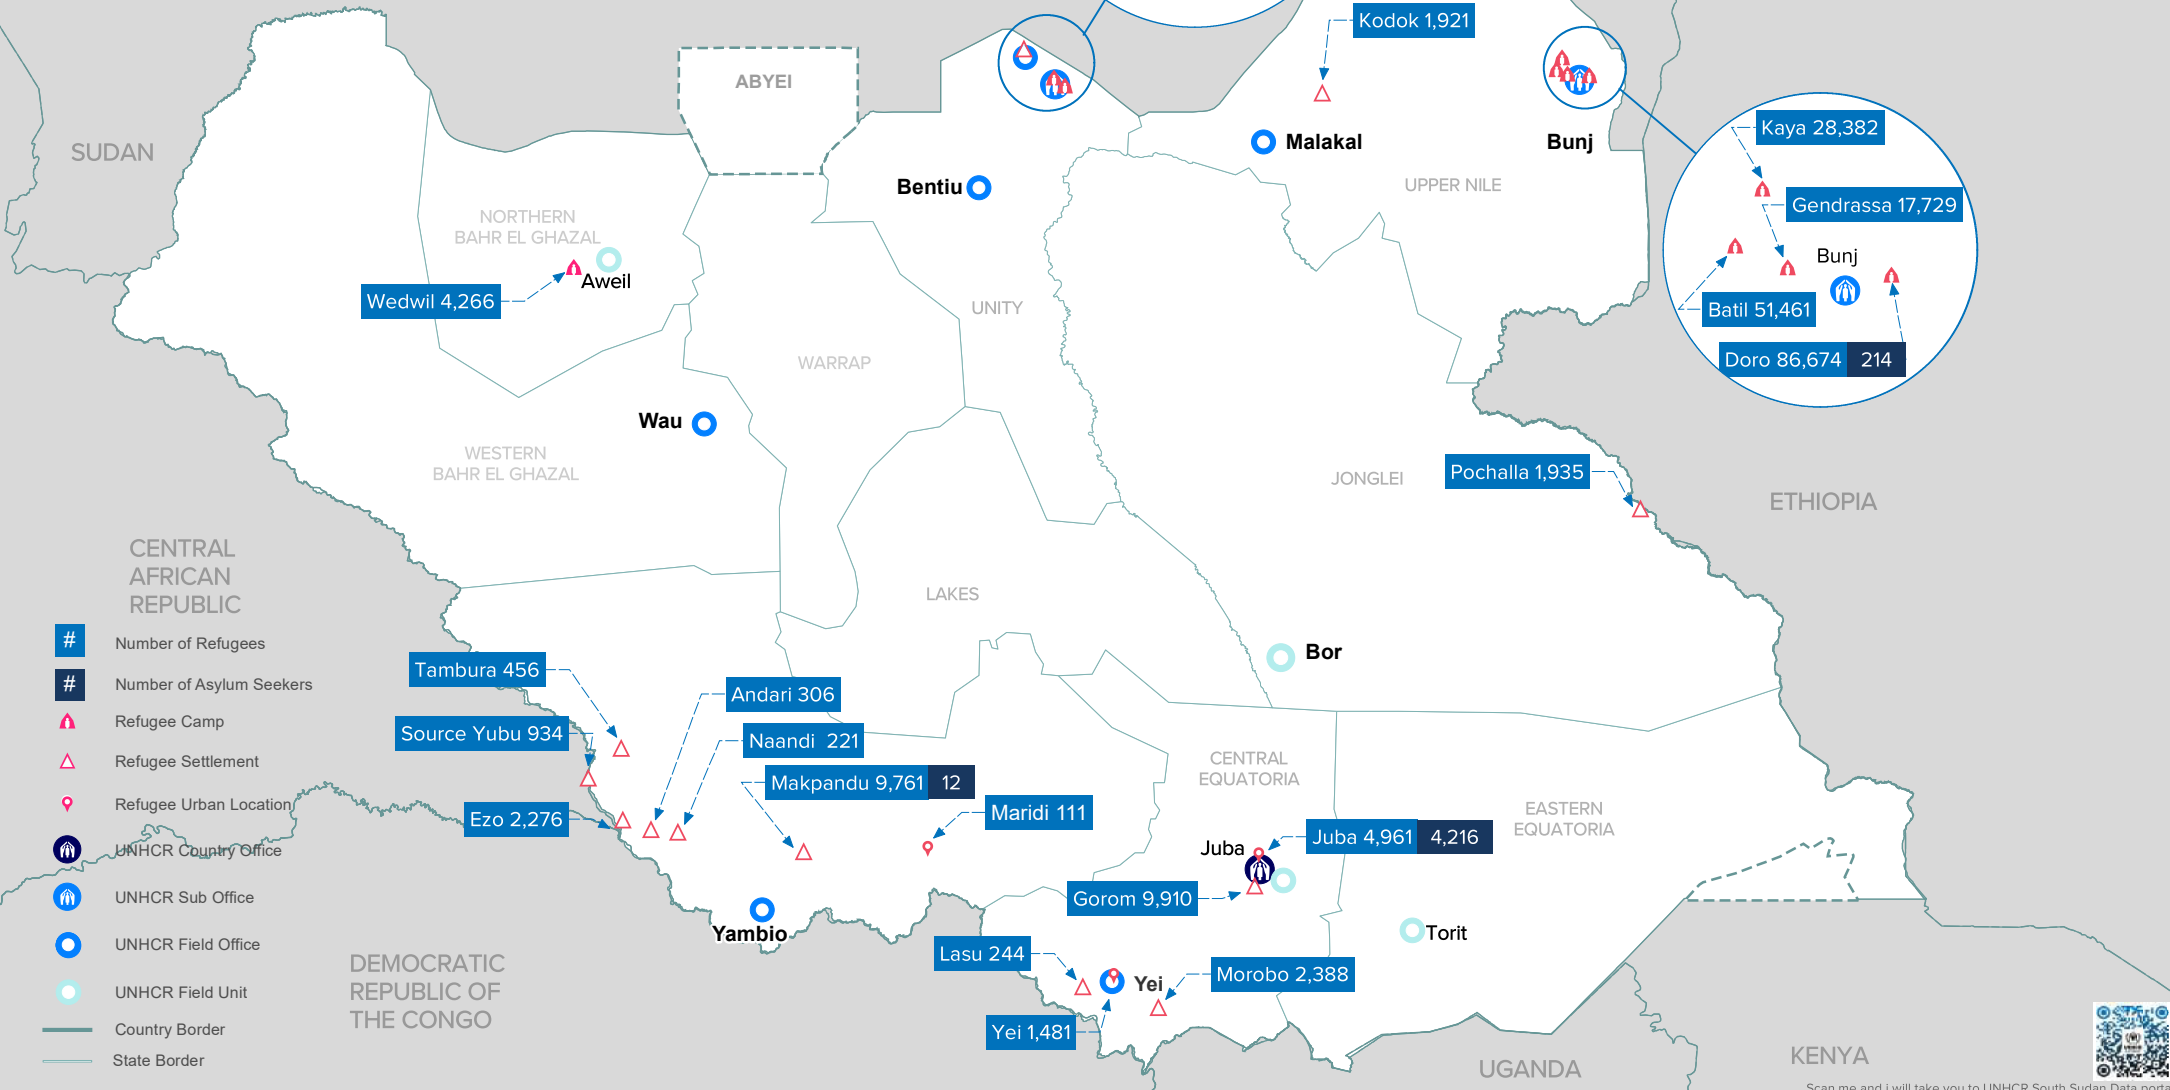

State	Total Pop.	Ref. Pop.	ASY Pop.	Ref. Pop. %
Upper Nile	186,505	186,281	224	55%
Unity	112,457	112,364	93	33%
Central Equatoria	23,200	18,984	4,216	5%
Western Equatoria	14,077	14,065	12	4%
Northern Bahr El-Ghazal	4,266	4,266	0	1%
Jonglei State	1,935	1,935	0	1%

Source: UNHCR, HDX

Author: UNHCR SSD Juba ODMU

Feedback: ssdjuodm@unhcr.org

The boundaries and names shown and designations used on this map does not imply official endorsement or acceptance by the United Nations or UNHCR. Final boundary between the Republic of Sudan and the Republic of South Sudan and final status of Abyei area are not yet determined.