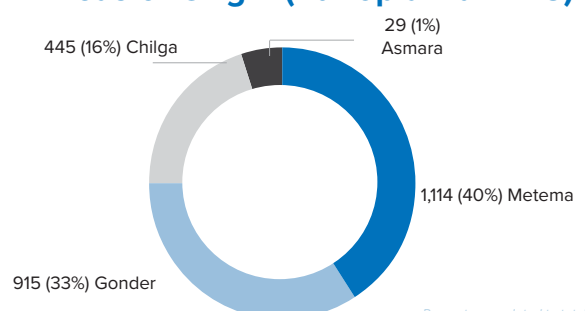

In response to the influx of Ethiopian refugees into eastern Sudan, UNHCR and the Government of Sudan, in collaboration with other partners, opened Babikre settlement in Gedaref State on 28 November 2021 to accommodate the refugees relocated from the transit centres at the border to this site. The majority of the refugees in Babikre settlement belong to Qemant ethnic group. As of end November 2023, the settlement accommodates 2,805 refugees, all of whom are biometrically registered and provided with assistance. The dashboard below presents the population profile for Babikre settlement.

180

Congo

2

Eritrean

Family Size

Age-Gender Breakdown

Reproductive-Age Women/Girls

Specific Needs (top 5)

*Unaccompanied or separated child
Source: ProGres v4/Rapp

Occupation

*Occupation and skills of population aged 18 and above

Percentages related to total population

School Age Children and Youth

Ethnicity (Top 4)

Percentages related to total population

Top 4 Areas of Origin (Ethiopia Admin 3)

Percentages related to total population