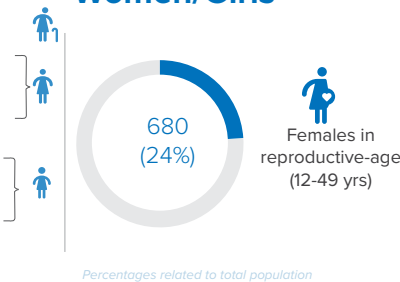

In response to the influx of Ethiopian refugees into eastern Sudan, UNHCR and the Government of Sudan, in collaboration with other partners, opened Babikre settlement in Gedaref State on 28 November 2021 to accommodate the refugees relocated from the transit centres at the border to this site. The majority of the refugees in Babikre settlement belong to Qemant ethnic group. As of end November 2023, the settlement accommodates 2,805 refugees, all of whom are biometrically registered and provided with assistance. The dashboard below presents the population profile for Babikre settlement.

Persons with Specific Needs

239

Individuals

65

Unaccompanied/Separated Children

Country of Origin

2,623

Ethiopians

180

Congo

2

Eritrean

Family Size

Age-Gender Breakdown

Reproductive-Age Women/Girls

Specific Needs (top 5)

*Unaccompanied or separated child
Source: ProGres v4/Rapp

Occupation

*Occupation and skills of population aged 18 and above

Percentages related to total population

School Age Children and Youth

Ethnicity (Top 4)