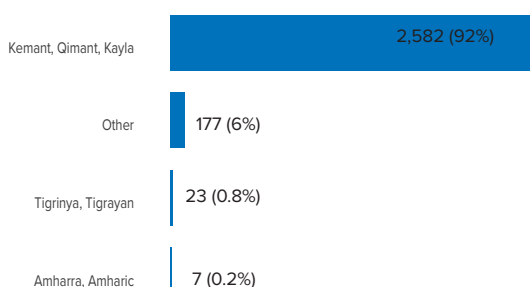

In response to the influx of Ethiopian refugees into eastern Sudan, UNHCR and the Government of Sudan, in collaboration with other partners, opened Babikre settlement in Gedaref State on 28 November 2021 to accommodate the refugees relocated from the transit centres at the border to this site. The majority of the refugees in Babikre settlement belong to Qemant ethnic group. As of end November 2023, the settlement accommodates 2,805 refugees, all of whom are biometrically registered and provided with assistance. The dashboard below presents the population profile for Babikre settlement.

180

Congo

2

Eritrean

Family Size

Age-Gender Breakdown

Reproductive-Age Women/Girls

Specific Needs (top 5)

*Unaccompanied or separated child
Source: ProGres v4/Rapp

Occupation

*Occupation and skills of population aged 18 and above

Percentages related to total population

School Age Children and Youth

Ethnicity (Top 4)

Percentages related to total population

Top 4 Areas of Origin (Ethiopia Admin 3)

Percentages related to total population