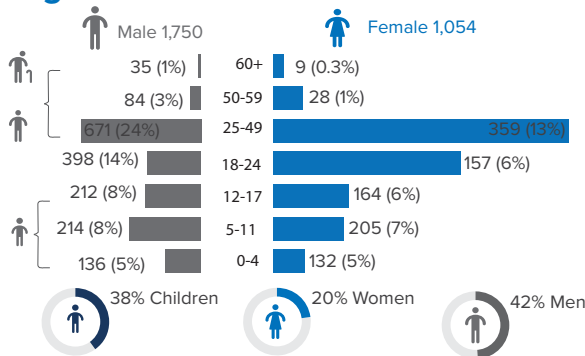

In response to the influx of Ethiopian refugees into eastern Sudan, UNHCR and the Government of Sudan, in collaboration with other partners, opened Babikre settlement in Gedaref State on 28 November 2021 to accommodate the refugees relocated from the transit centres at the border to this site. The majority of the refugees in Babikre settlement belong to Qemant ethnic group. As of end November 2023, the settlement accommodates 2,805 refugees, all of whom are biometrically registered and provided with assistance. The dashboard below presents the population profile for Babikre settlement.

Persons with Specific Needs

239

Individuals

65

Unaccompanied/Separated Children

Country of Origin

2,623

Ethiopians

180

Congo

2

Eritrean

Family Size

Age-Gender Breakdown

Reproductive-Age Women/Girls

Specific Needs (top 5)

*Unaccompanied or separated child
Source: ProGres v4/Rapp

Occupation

*Occupation and skills of population aged 18 and above

Percentages related to total population

School Age Children and Youth

Ethnicity (Top 4)