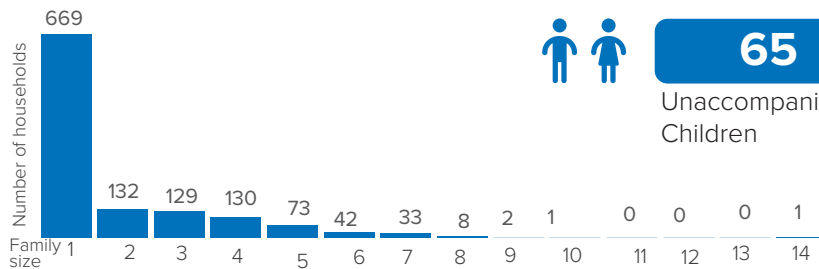

In response to the influx of Ethiopian refugees into eastern Sudan, UNHCR and the Government of Sudan, in collaboration with other partners, opened Babikre settlement in Gedaref State on 28 November 2021 to accommodate the refugees relocated from the transit centres at the border to this site. The majority of the refugees in Babikre settlement belong to Qemant ethnic group. As of end November 2023, the settlement accommodates 2,805 refugees, all of whom are biometrically registered and provided with assistance. The dashboard below presents the population profile for Babikre settlement.

Persons with Specific Needs

239

Individuals

65

Unaccompanied/Separated Children

Country of Origin

2,623

Ethiopians

180

Congo

2

Eritrean

Family Size

Age-Gender Breakdown

Reproductive-Age Women/Girls

Specific Needs (top 5)

*Unaccompanied or separated child
Source: ProGres v4/Rapp

Occupation

*Occupation and skills of population aged 18 and above

Percentages related to total population

School Age Children and Youth

Ethnicity (Top 4)