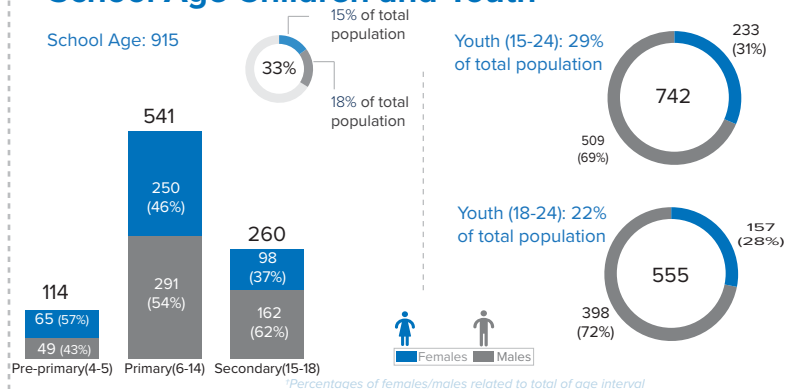

In response to the influx of Ethiopian refugees into eastern Sudan, UNHCR and the Government of Sudan, in collaboration with other partners, opened Babikre settlement in Gedaref State on 28 November 2021 to accommodate the refugees relocated from the transit centres at the border to this site. The majority of the refugees in Babikre settlement belong to Qemant ethnic group. As of end November 2023, the settlement accommodates 2,805 refugees, all of whom are biometrically registered and provided with assistance. The dashboard below presents the population profile for Babikre settlement.

180

Congo

2

Eritrean

Family Size

Age-Gender Breakdown

Reproductive-Age Women/Girls

Specific Needs (top 5)

*Unaccompanied or separated child
Source: ProGres v4/Rapp

Occupation

*Occupation and skills of population aged 18 and above

Percentages related to total population

School Age Children and Youth

Ethnicity (Top 4)

Percentages related to total population

Top 4 Areas of Origin (Ethiopia Admin 3)

Percentages related to total population