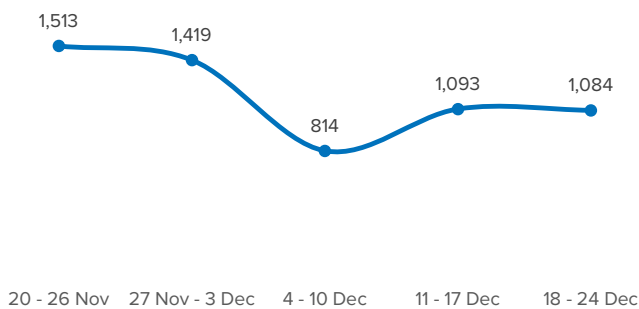

SPAIN Weekly snapshot - Week 51 (18 - 24 Dec 2023)

The charts below are based on figures from the Ministry of Interior and UNHCR estimates. All figures are provisional and subject to change

Refugees & migrants: sea and land arrivals in week 51¹

Arrivals in Spain

Western Mediterranean

Northwest African maritime (Canary Islands)

Arrivals in Spain during the last five weeks¹

Arrivals in Spain by route during the last six months²

Arrivals in Spain per month²