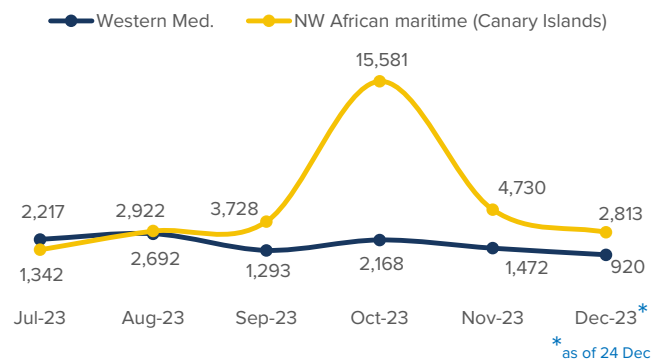

SPAIN Weekly snapshot - Week 51 (18 - 24 Dec 2023)

The charts below are based on figures from the Ministry of Interior and UNHCR estimates. All figures are provisional and subject to change

Refugees & migrants: sea and land arrivals in week 51¹

Arrivals in Spain

Western Mediterranean

Northwest African maritime (Canary Islands)

Arrivals in Spain during the last five weeks¹

Arrivals in Spain by route during the last six months²

Arrivals in Spain per month²