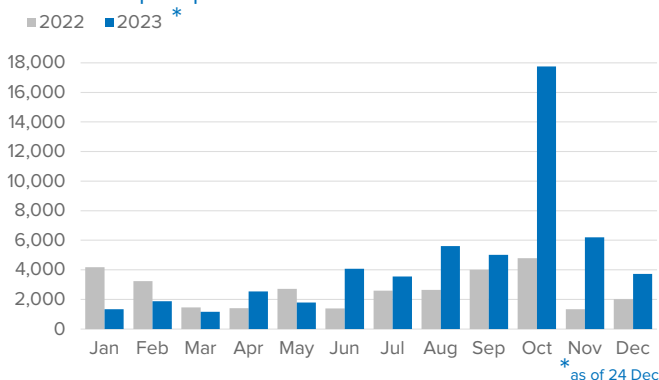

SPAIN Weekly snapshot - Week 51 (18 - 24 Dec 2023)

The charts below are based on figures from the Ministry of Interior and UNHCR estimates. All figures are provisional and subject to change

Refugees & migrants: sea and land arrivals in week 51¹

Arrivals in Spain

Western Mediterranean

Northwest African maritime (Canary Islands)

Arrivals in Spain during the last five weeks¹

Arrivals in Spain by route during the last six months²

Arrivals in Spain per month²