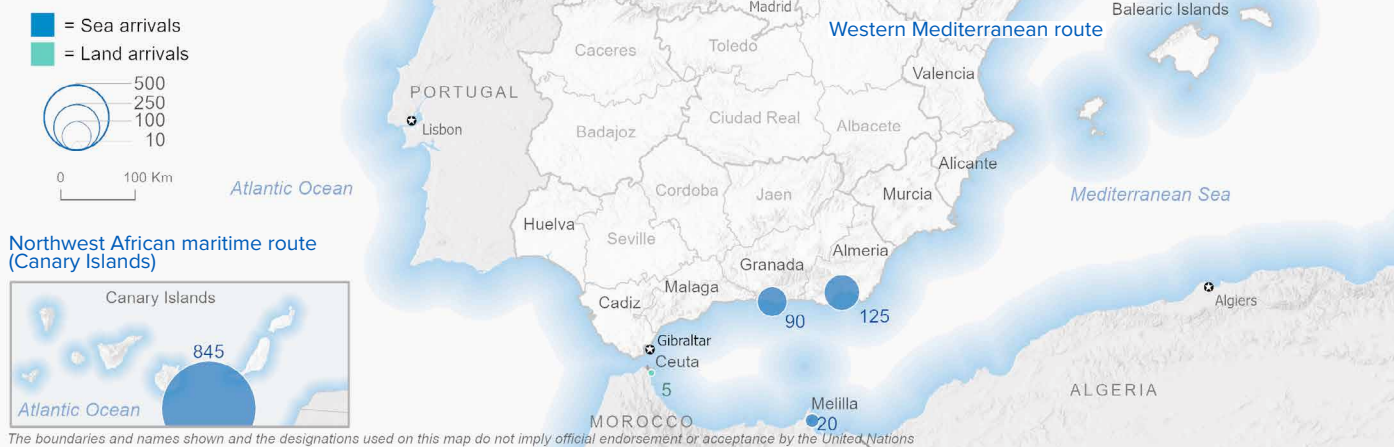

SPAIN Weekly snapshot - Week 51 (18 - 24 Dec 2023)

The charts below are based on figures from the Ministry of Interior and UNHCR estimates. All figures are provisional and subject to change

Refugees & migrants: sea and land arrivals in week 51¹

Arrivals in Spain

Western Mediterranean

Northwest African maritime (Canary Islands)

Arrivals in Spain during the last five weeks¹

Arrivals in Spain by route during the last six months²

Arrivals in Spain per month²