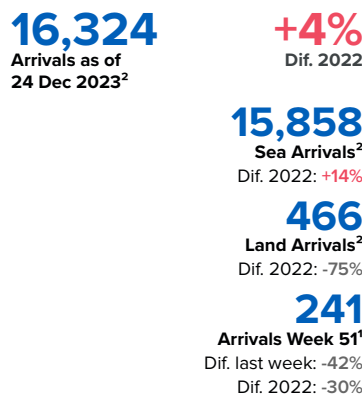

SPAIN Weekly snapshot - Week 51 (18 - 24 Dec 2023)

The charts below are based on figures from the Ministry of Interior and UNHCR estimates. All figures are provisional and subject to change

Refugees & migrants: sea and land arrivals in week 51¹

Arrivals in Spain

Western Mediterranean

Northwest African maritime (Canary Islands)

Arrivals in Spain during the last five weeks¹

Arrivals in Spain by route during the last six months²

Arrivals in Spain per month²