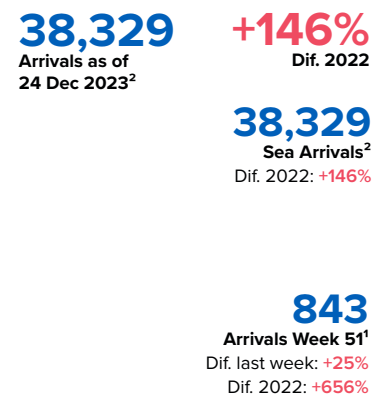

SPAIN Weekly snapshot - Week 51 (18 - 24 Dec 2023)

The charts below are based on figures from the Ministry of Interior and UNHCR estimates. All figures are provisional and subject to change

Refugees & migrants: sea and land arrivals in week 51¹

Arrivals in Spain

Western Mediterranean

Northwest African maritime (Canary Islands)

Arrivals in Spain during the last five weeks¹

Arrivals in Spain by route during the last six months²

Arrivals in Spain per month²