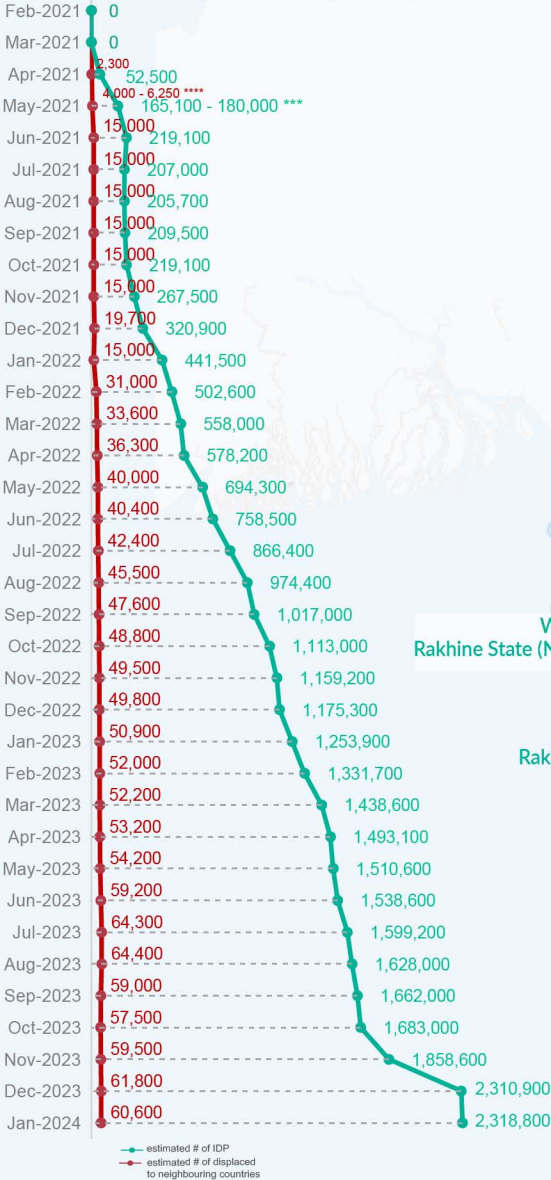

Key figures

Estimated # of IDPs → 2,318,800
Estimated # of displaced to neighbouring countries → 60,600

Source : UN in Myanmar

Estimated displacement figures by Month

*95,500 persons are displaced by armed conflict in neighbouring Kayah State while 7,000 persons are displaced by inter-EAO conflict between SSPP and RCSS.

**UN Estimates

***Estimates by Tak Border Command Center (TBCC)

Estimated internal displacement within Myanmar since 1 February 2021 (rounded to the nearest hundred)

Estimated displacement to neighbouring countries since 1 February 2021, who remain displaced (rounded to the nearest hundred)

- IDP unplanned settlement (pre-1 Feb 2021)
- IDP Center (pre-1 Feb 2021)
- IDP spontaneous location (pre-1 Feb 2021)
- IDP planned settlement (pre-1 Feb 2021)
- Temporary shelter for displaced people from Myanmar
- Refugee, planned settlement
- States/Provinces with new arrivals
- UNHCR Regional Bureau
- UNHCR Multi-country office
- UNHCR Country Office
- UNHCR Sub-Office
- UNHCR Field Office
- UNHCR Field Unit
- International boundaries

The boundaries and names shown and the designations used on this map do not imply official endorsement or acceptance by the United Nations