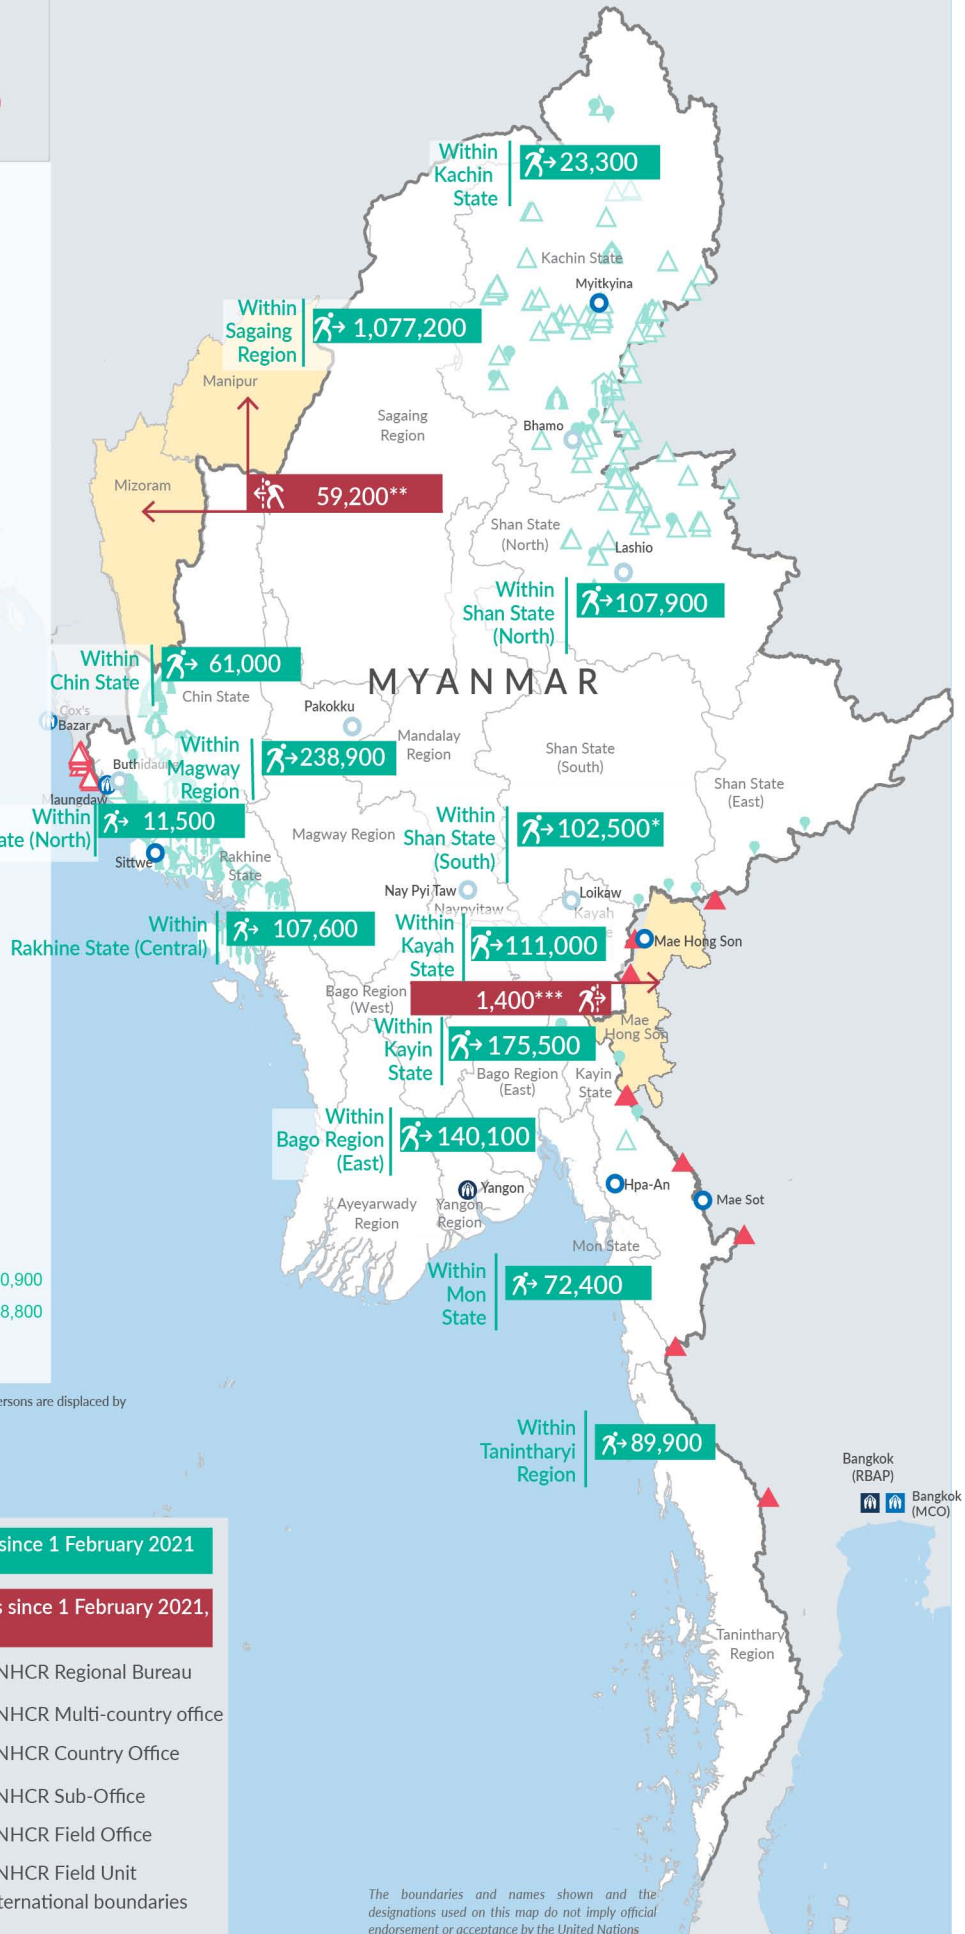

Key figures

Estimated # of IDPs → 2,318,800
Estimated # of displaced to neighbouring countries → 60,600

Source : UN in Myanmar

Estimated displacement figures by Month

*95,500 persons are displaced by armed conflict in neighbouring Kayah State while 7,000 persons are displaced by inter-EAO conflict between SSPP and RCSS.

**UN Estimates

***Estimates by Tak Border Command Center (TBCC)

Estimated internal displacement within Myanmar since 1 February 2021 (rounded to the nearest hundred)

Estimated displacement to neighbouring countries since 1 February 2021, who remain displaced (rounded to the nearest hundred)

- IDP unplanned settlement (pre-1 Feb 2021)
- IDP Center (pre-1 Feb 2021)
- IDP spontaneous location (pre-1 Feb 2021)
- IDP planned settlement (pre-1 Feb 2021)
- Temporary shelter for displaced people from Myanmar
- Refugee, planned settlement
- States/Provinces with new arrivals
- UNHCR Regional Bureau
- UNHCR Multi-country office
- UNHCR Country Office
- UNHCR Sub-Office
- UNHCR Field Office
- UNHCR Field Unit
- International boundaries

The boundaries and names shown and the designations used on this map do not imply official endorsement or acceptance by the United Nations