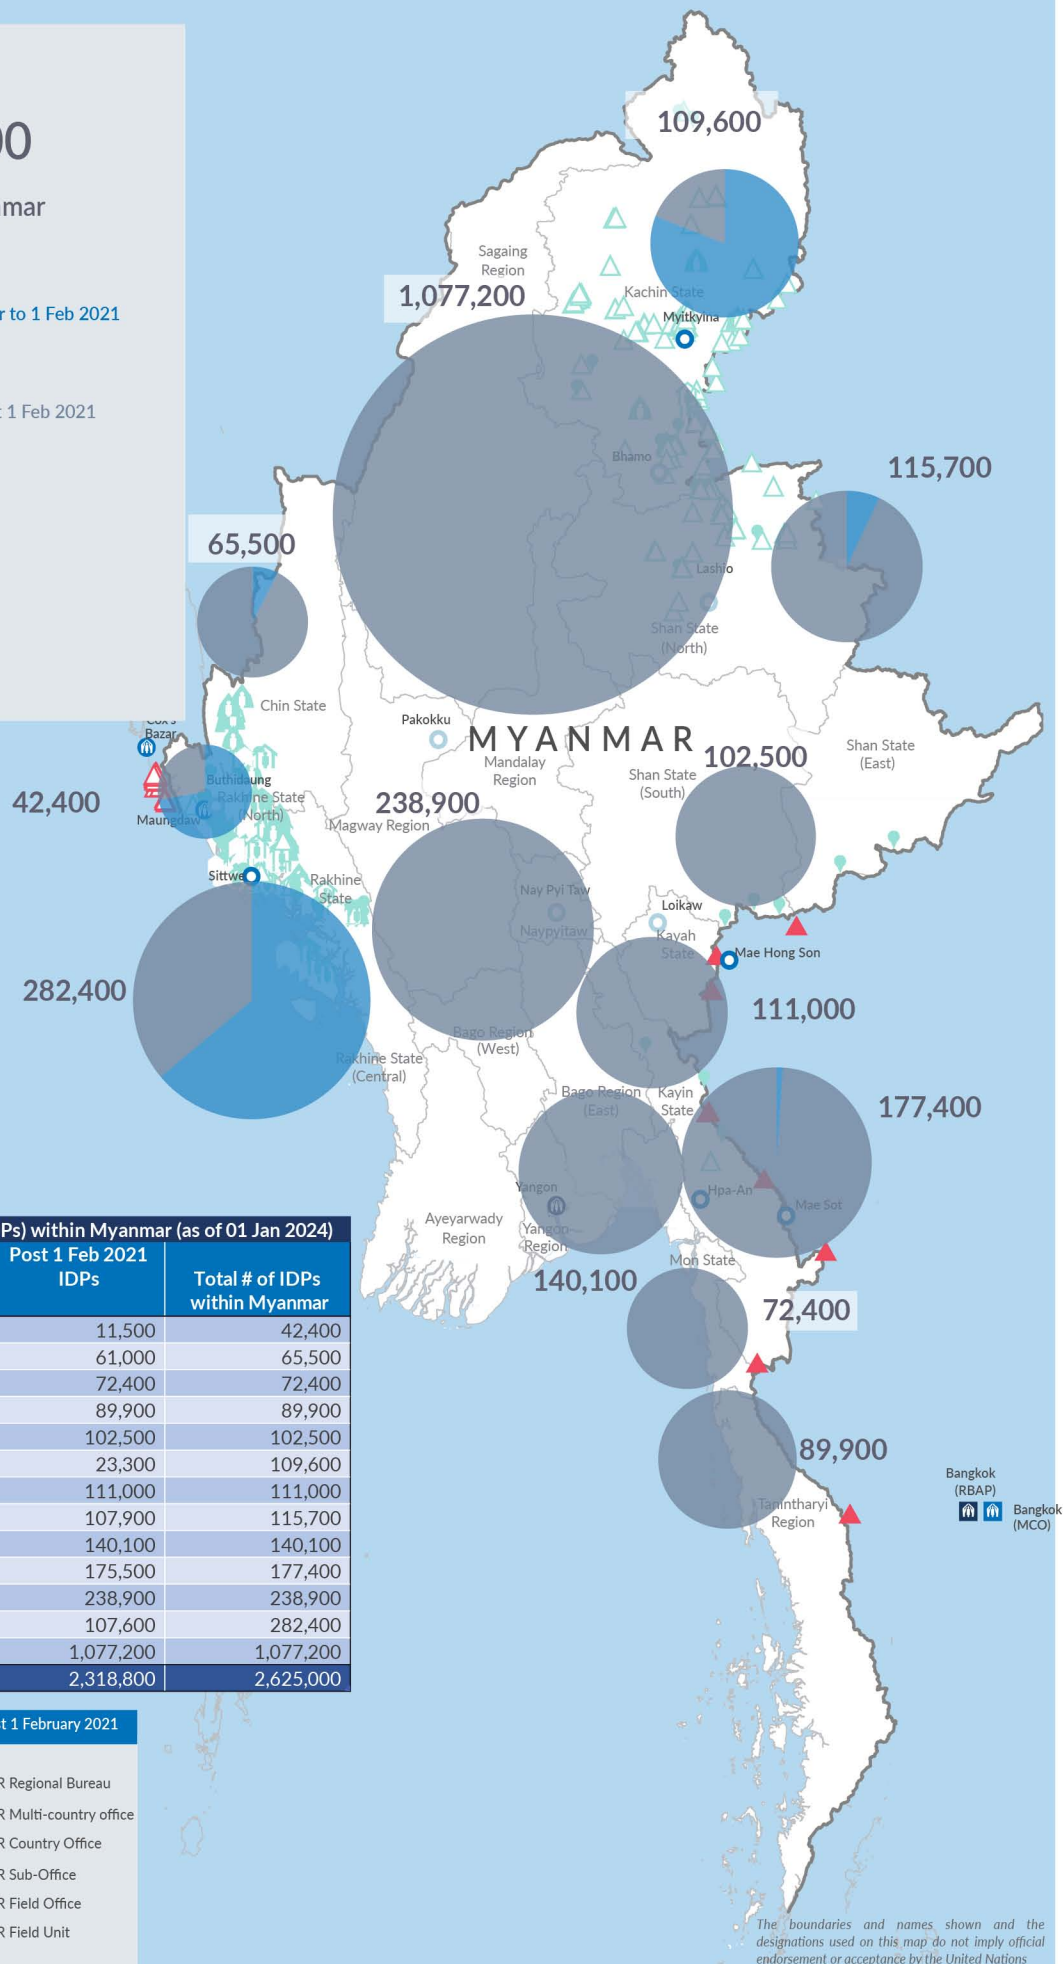

Key figures

Estimated # of IDPs → 2,318,800
Estimated # of displaced to neighbouring countries → 60,600

Source : UN in Myanmar

Estimated displacement figures by Month

*95,500 persons are displaced by armed conflict in neighbouring Kayah State while 7,000 persons are displaced by inter-EAO conflict between SSPP and RCSS.

Estimated displacement to neighbouring countries since 1 February 2021, who remain displaced (rounded to the nearest hundred)

- IDP unplanned settlement (pre-1 Feb 2021)
- IDP Center (pre-1 Feb 2021)
- IDP spontaneous location (pre-1 Feb 2021)
- IDP planned settlement (pre-1 Feb 2021)
- Temporary shelter for displaced people from Myanmar
- Refugee, planned settlement
- States/Provinces with new arrivals
- UNHCR Regional Bureau
- UNHCR Multi-country office
- UNHCR Country Office
- UNHCR Sub-Office
- UNHCR Field Office
- UNHCR Field Unit
- International boundaries

The boundaries and names shown and the designations used on this map do not imply official endorsement or acceptance by the United Nations

Key figures

2,625,000

Estimated total IDPs within Myanmar

306,200
 Estimated # of IDPs displaced prior to 1 Feb 2021
 (As of 30 Jun, 2023)

2,318,800
 Estimated # of IDPs displaced post 1 Feb 2021
 (As of 01 Jan, 2024)

 Prior to 1 Feb 2021

 Post 1 Feb 2021

Source : UN in Myanmar

Estimated total internally displaced person (IDPs) within Myanmar (as of 01 Jan 2024)