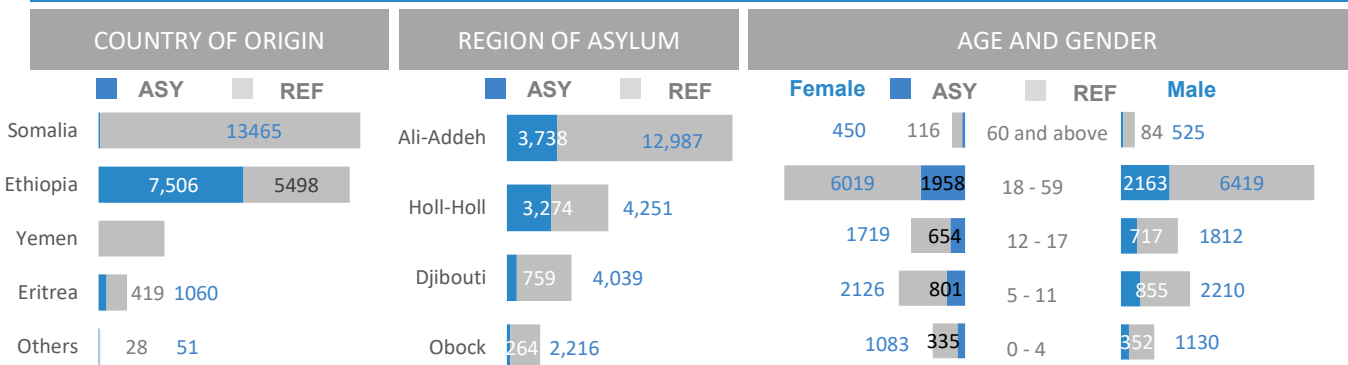

31,528
Refugees and Asylum-Seekers

POPULATION BREAKDOWN BY

OVERVIEW

Djibouti refugee asylum-seeker background details in few paragraph.

Highlights

- 85% live in camps (56% Ali Addeh, 23% in Holl Holl and 6% in Markazi)
- 15% of refugees live in Urban area.
- Male 52%, Female 48% and more than 58% are above 18 yo.
- 100% of registered refugees are issued household documentation by UNHCR.
- Births and deaths are Registration of new arrivals repatriation

MAPPING OF REFUGEES AND ASYLUM-SEEKERS BY LOCATION

VULNERABILITY BREAKDOWN