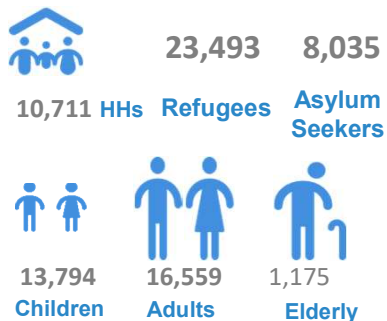

31,528
Refugees and Asylum-Seekers

POPULATION BREAKDOWN BY

OVERVIEW

Djibouti refugee asylum-seeker background details in few paragraph.

Highlights

- 85% live in camps (56% Ali Addeh, 23% in Holl Holl and 6% in Markazi)
- 15% of refugees live in Urban area.
- Male 52%, Female 48% and more than 58% are above 18 yo.
- 100% of registered refugees are issued household documentation by UNHCR.
- Births and deaths are Registration of new arrivals repatriation

MAPPING OF REFUGEES AND ASYLUM-SEEKERS BY LOCATION

VULNERABILITY BREAKDOWN