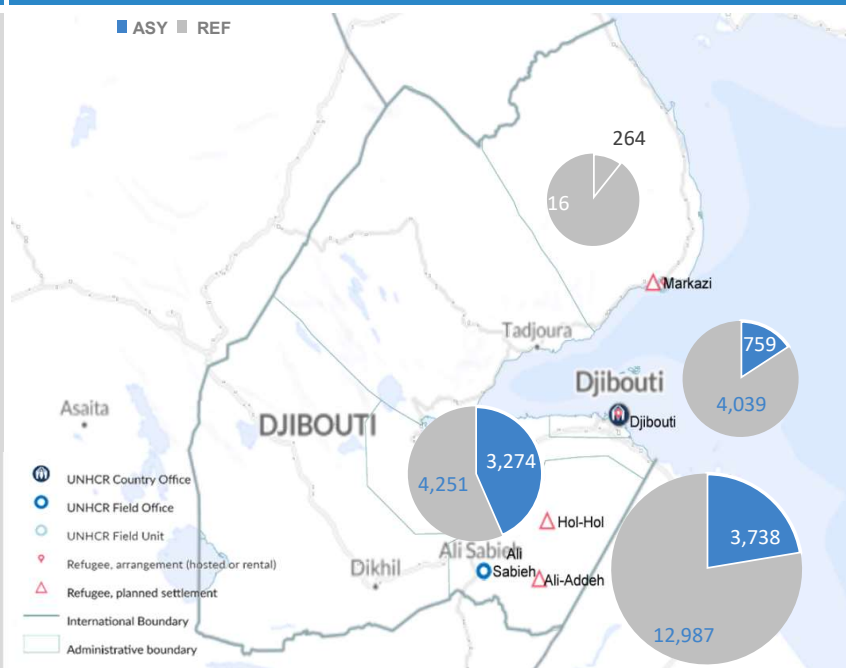

31,528
Refugees and Asylum-Seekers

POPULATION BREAKDOWN BY

OVERVIEW

Djibouti refugee asylum-seeker background details in few paragraph.

Highlights

- 85% live in camps (56% Ali Addeh, 23% in Holl Holl and 6% in Markazi)
- 15% of refugees live in Urban area.
- Male 52%, Female 48% and more than 58% are above 18 yo.
- 100% of registered refugees are issued household documentation by UNHCR.
- Births and deaths are Registration of new arrivals repatriation

MAPPING OF REFUGEES AND ASYLUM-SEEKERS BY LOCATION

VULNERABILITY BREAKDOWN