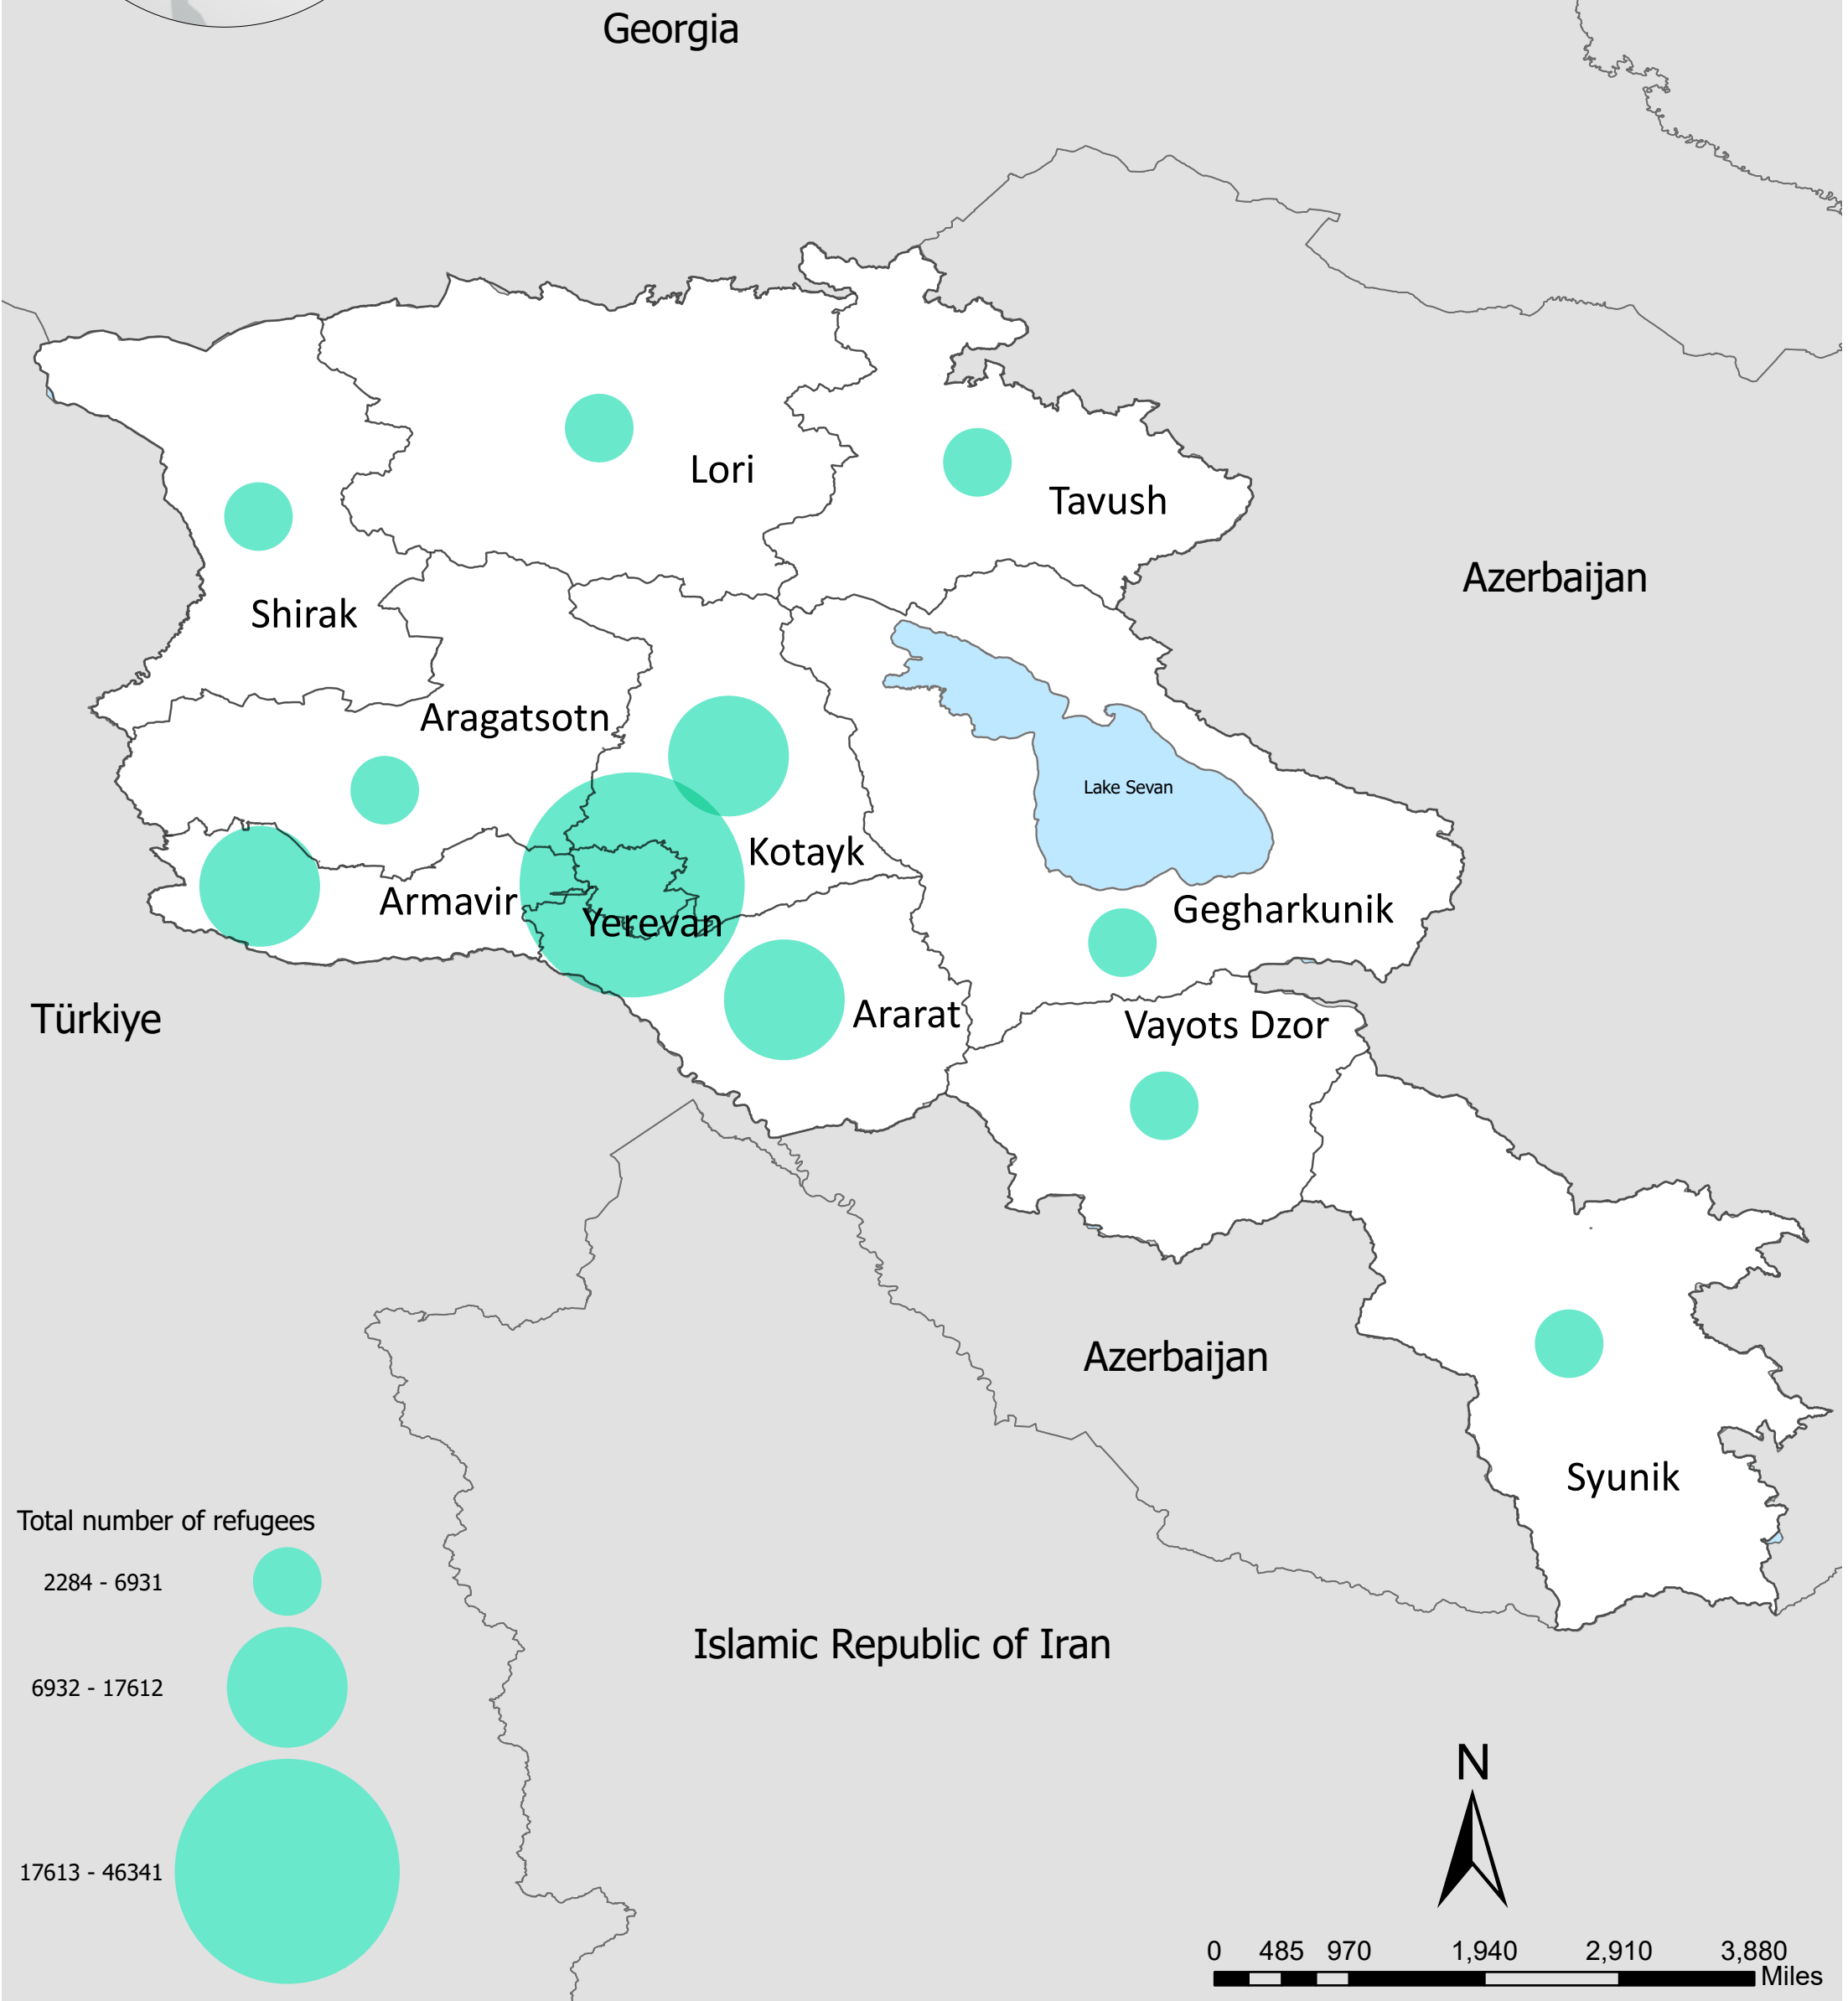

115,243 individuals
Total number of refugees

Total number of refugees

2284 - 6931

6932 - 17612

17613 - 46341