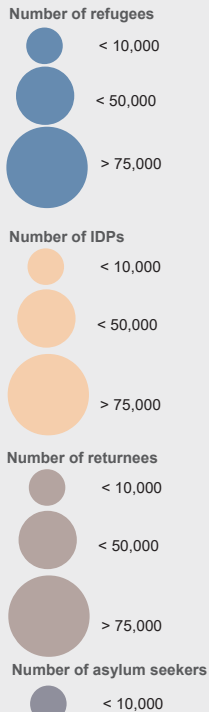

**2,223,406** FORCIBLY DISPLACED PERSONS  
**353,153** CENTRAL AFRICAN REFUGEES  
**121,521** NIGERIAN REFUGEES  
**3,041** REFUGEES OTHER NATIONALITIES  
**10,691** ASYLUM SEEKERS  
**1,076,000** INTERNALLY DISPLACED PERSONS (IDPs) \*  
**659,000** RETURNEES \*

\* Returnees & IDPs Source: IOM, OCHA  
 Refugees & Asylum Seekers Source: UNHCR - March 2024

The boundaries, names, and designations used on this map are not warranted to be error free nor do they imply endorsement or acceptance by the United Nations.