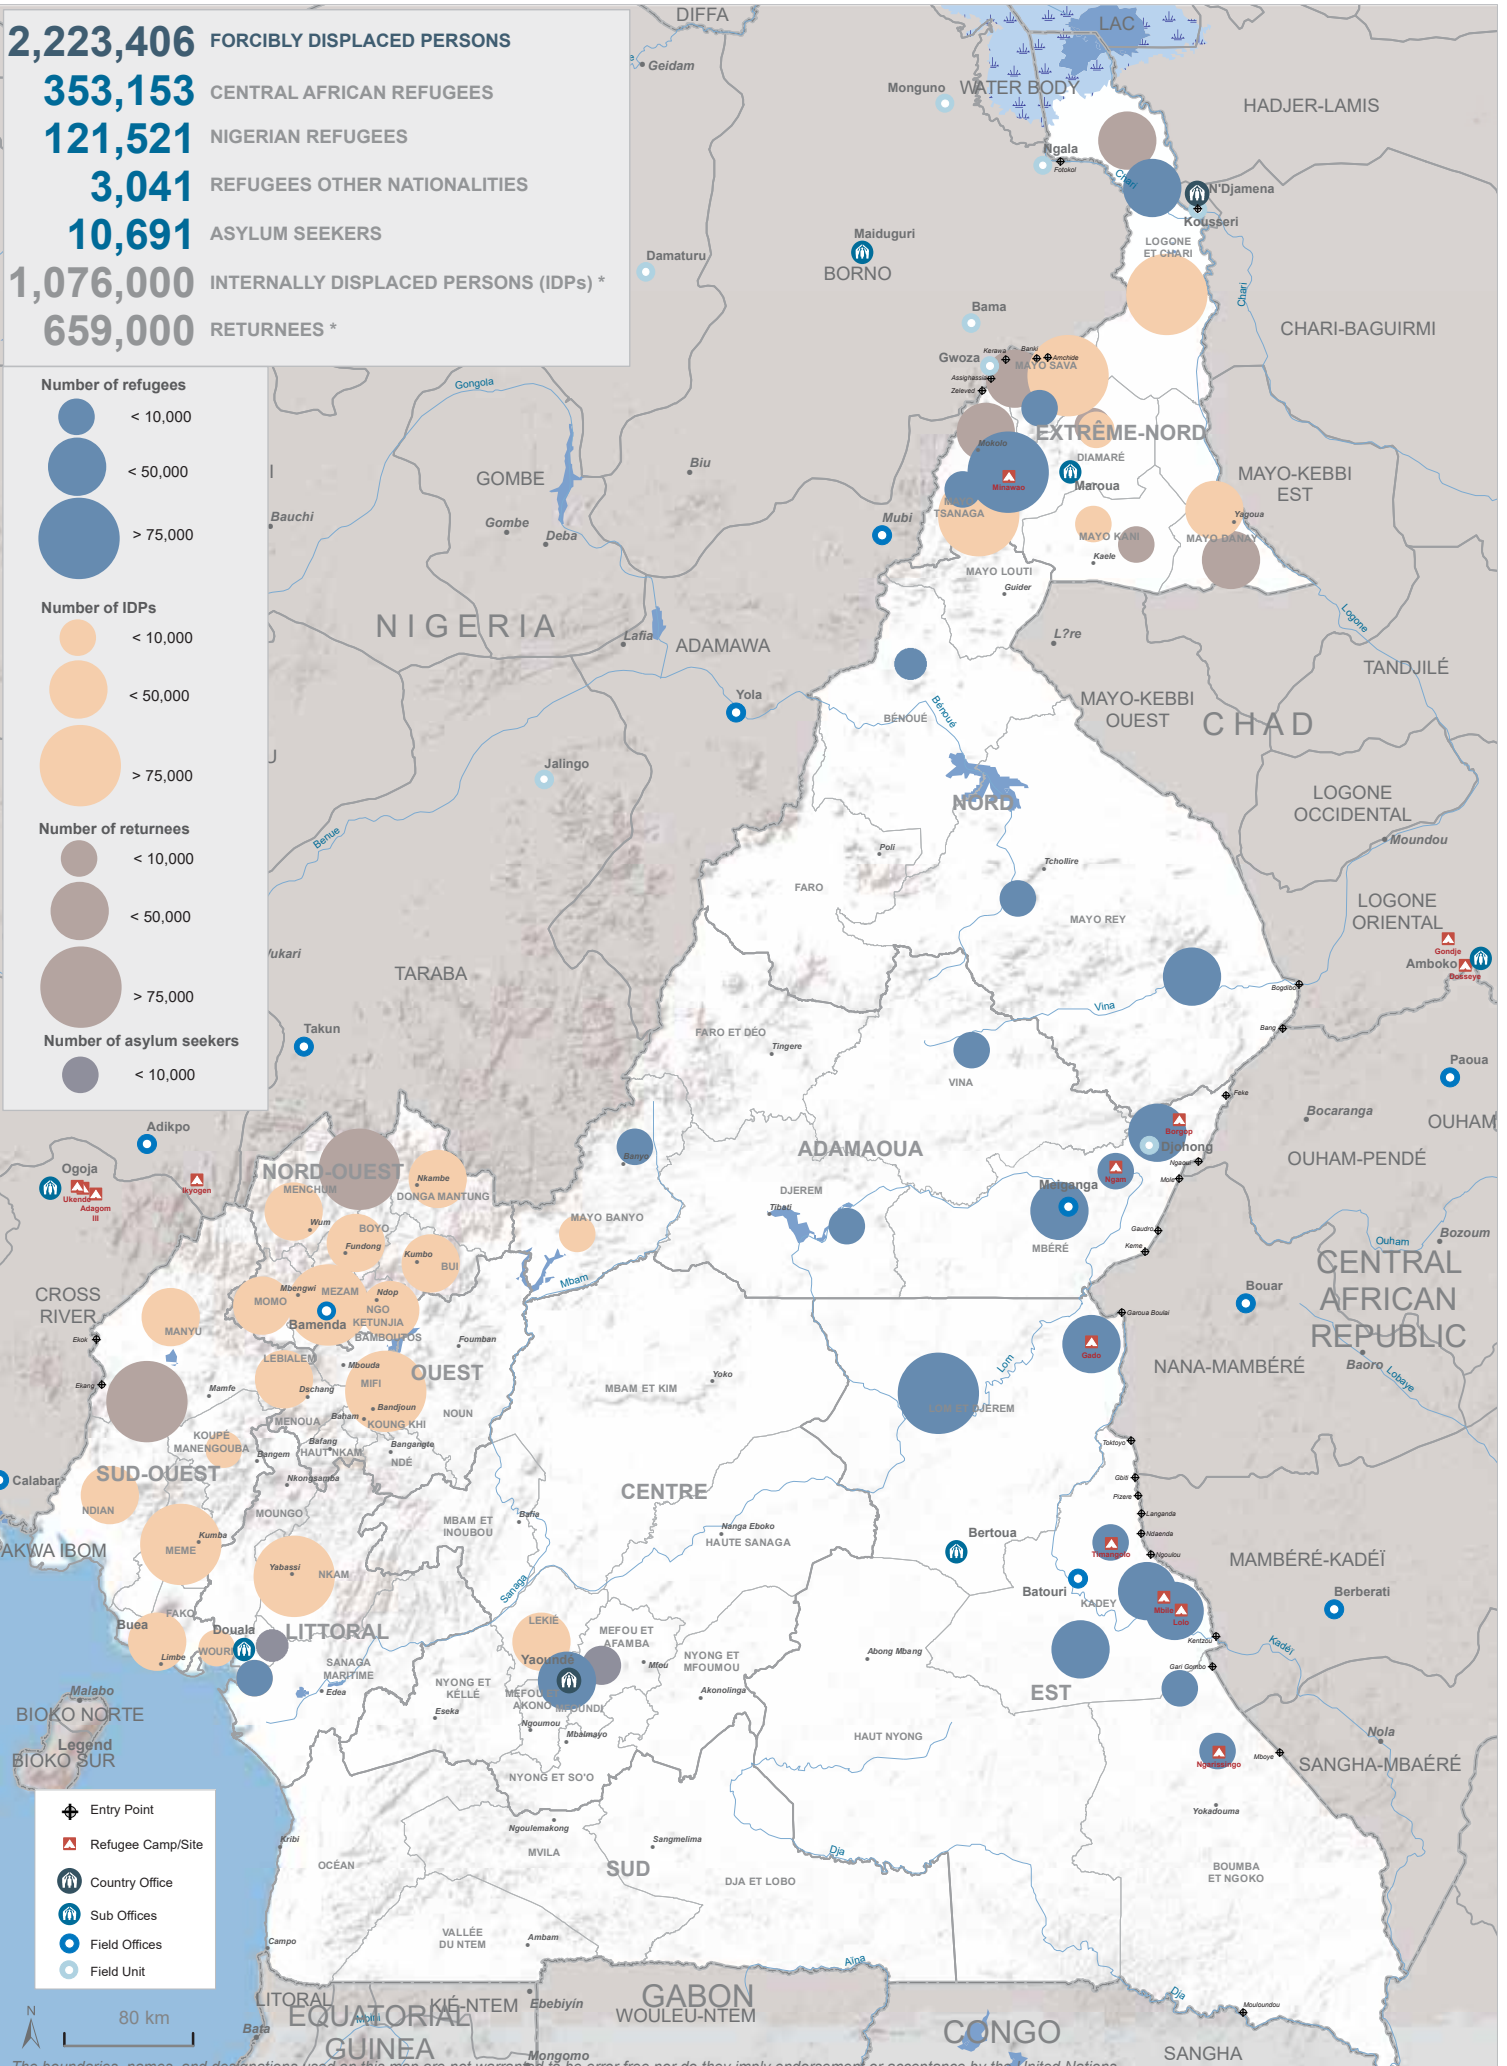

**2,223,406** FORCIBLY DISPLACED PERSONS  
**353,153** CENTRAL AFRICAN REFUGEES  
**121,521** NIGERIAN REFUGEES  
**3,041** REFUGEES OTHER NATIONALITIES  
**10,691** ASYLUM SEEKERS  
**1,076,000** INTERNALLY DISPLACED PERSONS (IDPs) \*  
**659,000** RETURNEES \*

\* Returnees & IDPs Source: IOM, OCHA  
 Refugees & Asylum Seekers Source: UNHCR - March 2024

The boundaries, names, and designations used on this map are not warranted to be error free nor do they imply endorsement or acceptance by the United Nations.