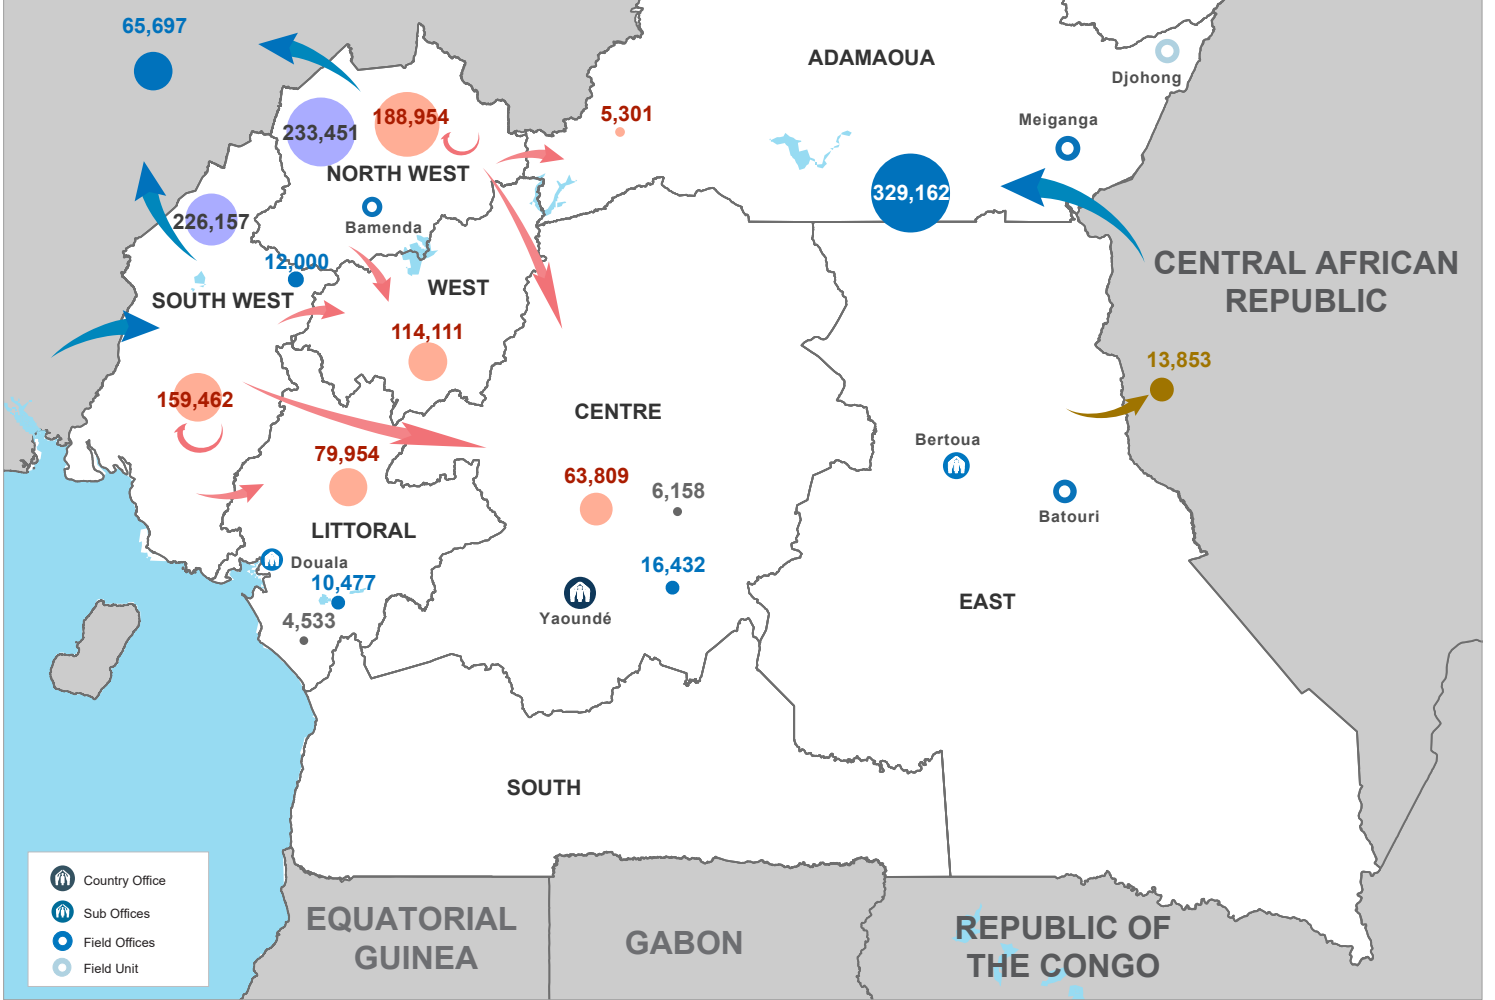

Figures available as of 31 March 2024

2,223,406 FORCIBLY DISPLACED PERSONS

477,715 REFUGEES

10,691 ASYLUM SEEKERS

1,076,000 INTERNALLY DISPLACED PERSONS *

659,000 RETURNEES *

*IDPs Source: IOM, OCHA - August 2023; Refugees Source: Government of Cameroon with the support of UNHCR - March 2024