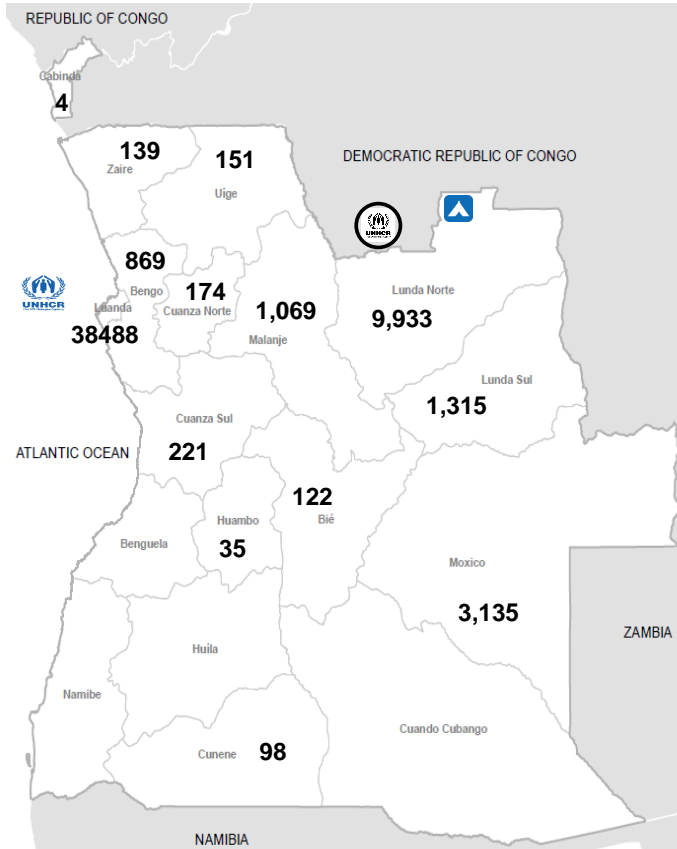

UNHCR Angola Operation Overview - April 2024

Background

Kasai Caseload

In 2017, around 35,000 Congolese refugees fled conflict and violence from Kasai region in DRC to Lunda Norte Province in Angola, leading UNHCR and the Government of Angola to declare an emergency situation. Lovua settlement was then established on Sep 2017. Since then, the 2017 Kasai refugees whose current population is **9,023 (6,208)** in settlement), as they are referred to, have been granted asylum and provided with assistance and protection mainly in Lovua Refugee Settlement and other neighbouring areas within Lunda Norte. WFP provides food to refugees residing in settlement.

Population Breakdown

Total People of Concerns		Total Partners	
55,753		4	
Total Refugees	Total Asylum-Seekers	Total Others of Concern	
25,272	30,279	202	

Forcibly Displaced Persons by Province

Regular Caseload

It comprises of **46,730** refugees, Forcibly Displaced Persons from DRC, Guinea, Ivory Coast, Liberia, Rwanda, Sierra Leone and other countries who has been in Angola between 5-30 years. They are residing mostly in urban location. 83% of the total urban caseload reside in Luanda.

Partners Name

Partners
ADPP Angola
IGREJA Evangelica dos Irmaos (IEIA)
JESUIT REFUGEE SERVICE (JRS)
WORLD VISION INTERNATIONAL (WVI)

Partners by Location	Partners Name
Luanda	ADPP Angola, JRS, IEIA
Lunda Norte	JRS, ADPP Angola, IEIA, WVI