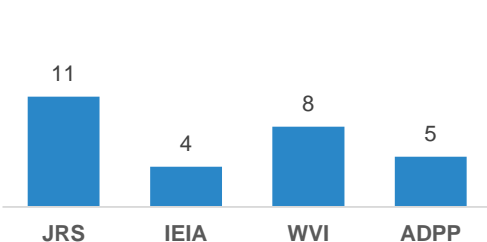

Activities per Partners

Partners

- UNHCR Country Office
- UNHCR Field Office
- Lovua Settlement

Data Source: UNHCR Angola
N.B. Urban refugees and asylum-seekers data source is from the last year statistics provided by government

For more information contact: External Relations Officer, mail: abera@unhcr.org