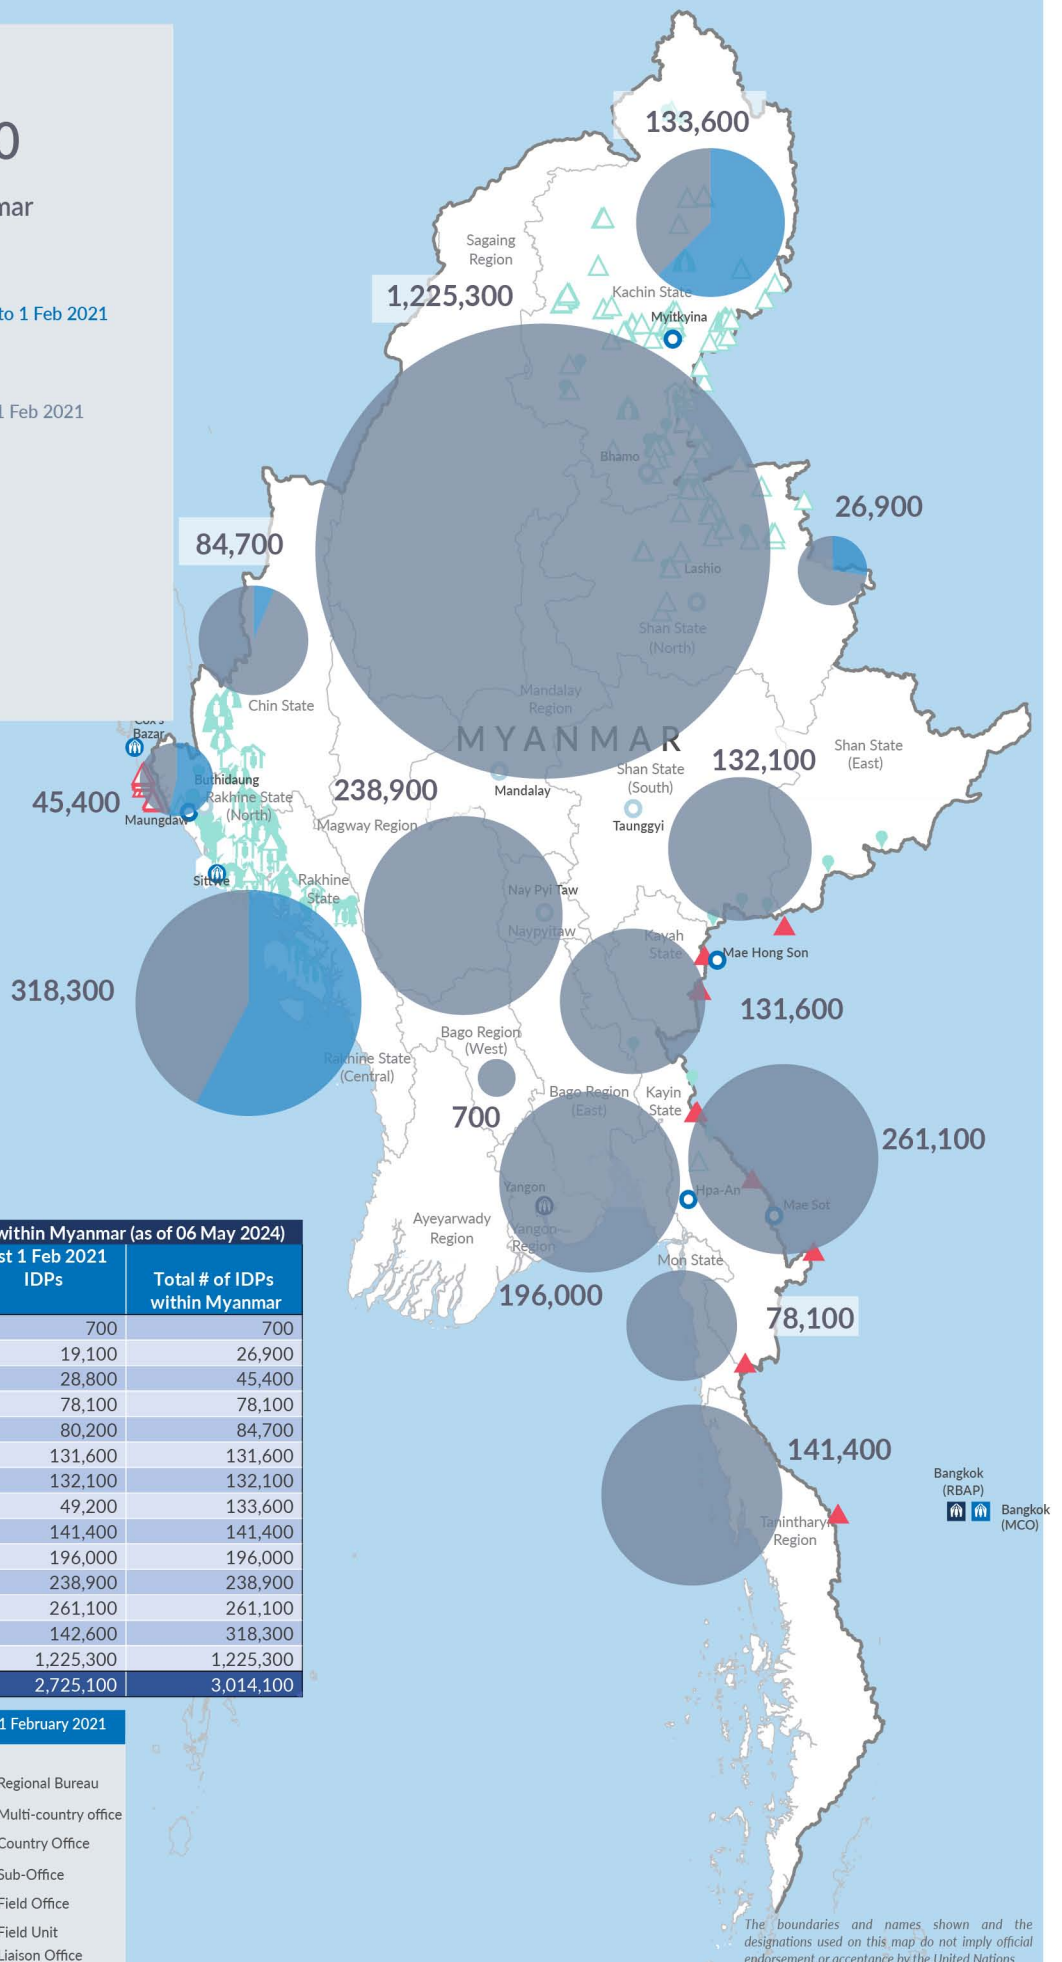

Key figures

Estimated # of IDPs → 2,725,100

Estimated # of displaced to neighbouring countries → 60,600

Source : UN in Myanmar

Estimated displacement figures by Month

*125,100 persons are displaced by armed conflict in neighbouring Kayah State while 7,000 persons are displaced by inter-EAO conflict between SSPP and RCSS.

Estimated displacement to neighbouring countries since 1 February 2021, who remain displaced (rounded to the nearest hundred)

- IDP unplanned settlement (pre-1 Feb 2021)
- IDP Center (pre-1 Feb 2021)
- IDP spontaneous location (pre-1 Feb 2021)
- IDP planned settlement (pre-1 Feb 2021)
- Temporary shelter for displaced people from Myanmar
- Refugee, planned settlement
- States/Provinces with new arrivals
- International boundaries
- UNHCR Regional Bureau
- UNHCR Multi-country office
- UNHCR Country Office
- UNHCR Sub-Office
- UNHCR Field Office
- UNHCR Field Unit
- UNHCR Liaison Office

The boundaries and names shown and the designations used on this map do not imply official endorsement or acceptance by the United Nations

Key figures

3,014,100

Estimated total IDPs within Myanmar

289,000
 Estimated # of IDPs displaced prior to 1 Feb 2021
 (As of 31 Dec, 2023)

2,725,100
 Estimated # of IDPs displaced post 1 Feb 2021
 (As of 06 May, 2024)

 Prior to 1 Feb 2021

 Post 1 Feb 2021

Source : UN in Myanmar

Estimated internal displacement within Myanmar Pre+Post 1 February 2021
 (rounded to the nearest hundred)