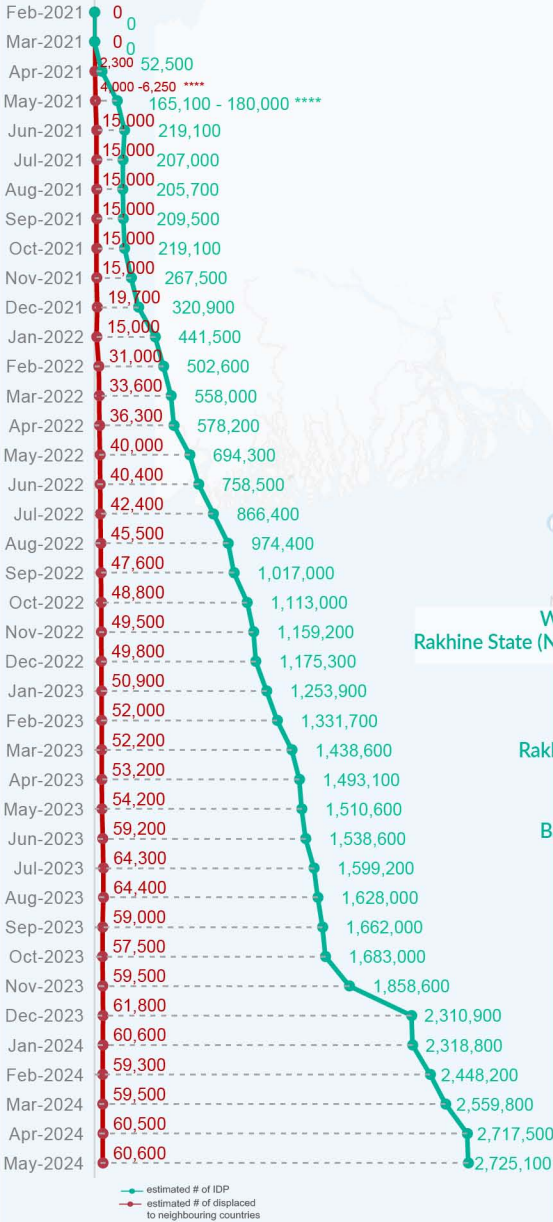

Key figures

Estimated # of IDPs → 2,725,100

Estimated # of displaced to neighbouring countries → 60,600

Source : UN in Myanmar

Estimated displacement figures by Month

*125,100 persons are displaced by armed conflict in neighbouring Kayah State while 7,000 persons are displaced by inter-EAO conflict between SSPP and RCSS.

**UN Estimates

***Estimates by Tak Border Command Center (TBCC)

Estimated internal displacement within Myanmar since 1 February 2021 (rounded to the nearest hundred)

Estimated displacement to neighbouring countries since 1 February 2021, who remain displaced (rounded to the nearest hundred)

- IDP unplanned settlement (pre-1 Feb 2021)
- IDP Center (pre-1 Feb 2021)
- IDP spontaneous location (pre-1 Feb 2021)
- IDP planned settlement (pre-1 Feb 2021)
- Temporary shelter for displaced people from Myanmar
- Refugee, planned settlement
- States/Provinces with new arrivals
- International boundaries
- UNHCR Regional Bureau
- UNHCR Multi-country office
- UNHCR Country Office
- UNHCR Sub-Office
- UNHCR Field Office
- UNHCR Field Unit
- UNHCR Liaison Office