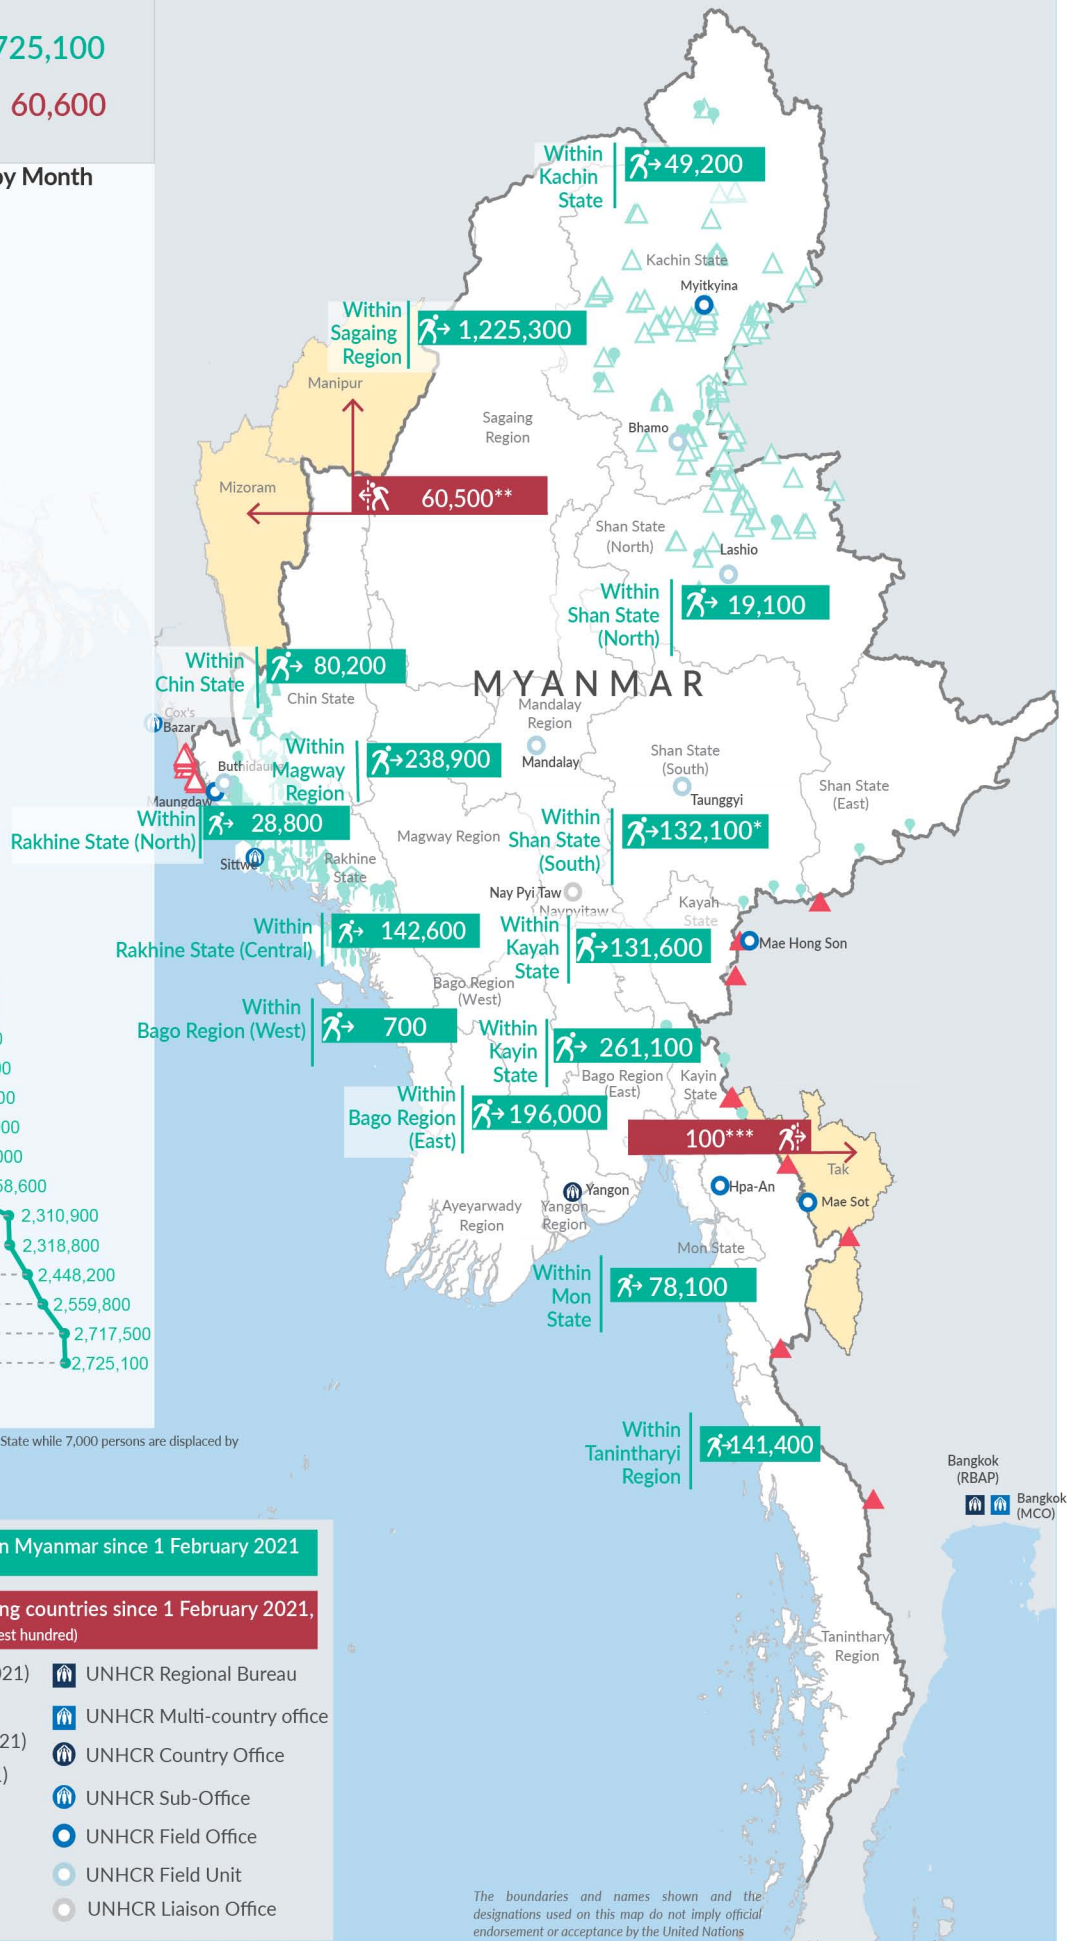

The boundaries and names shown and the designations used on this map do not imply official endorsement or acceptance by the United Nations