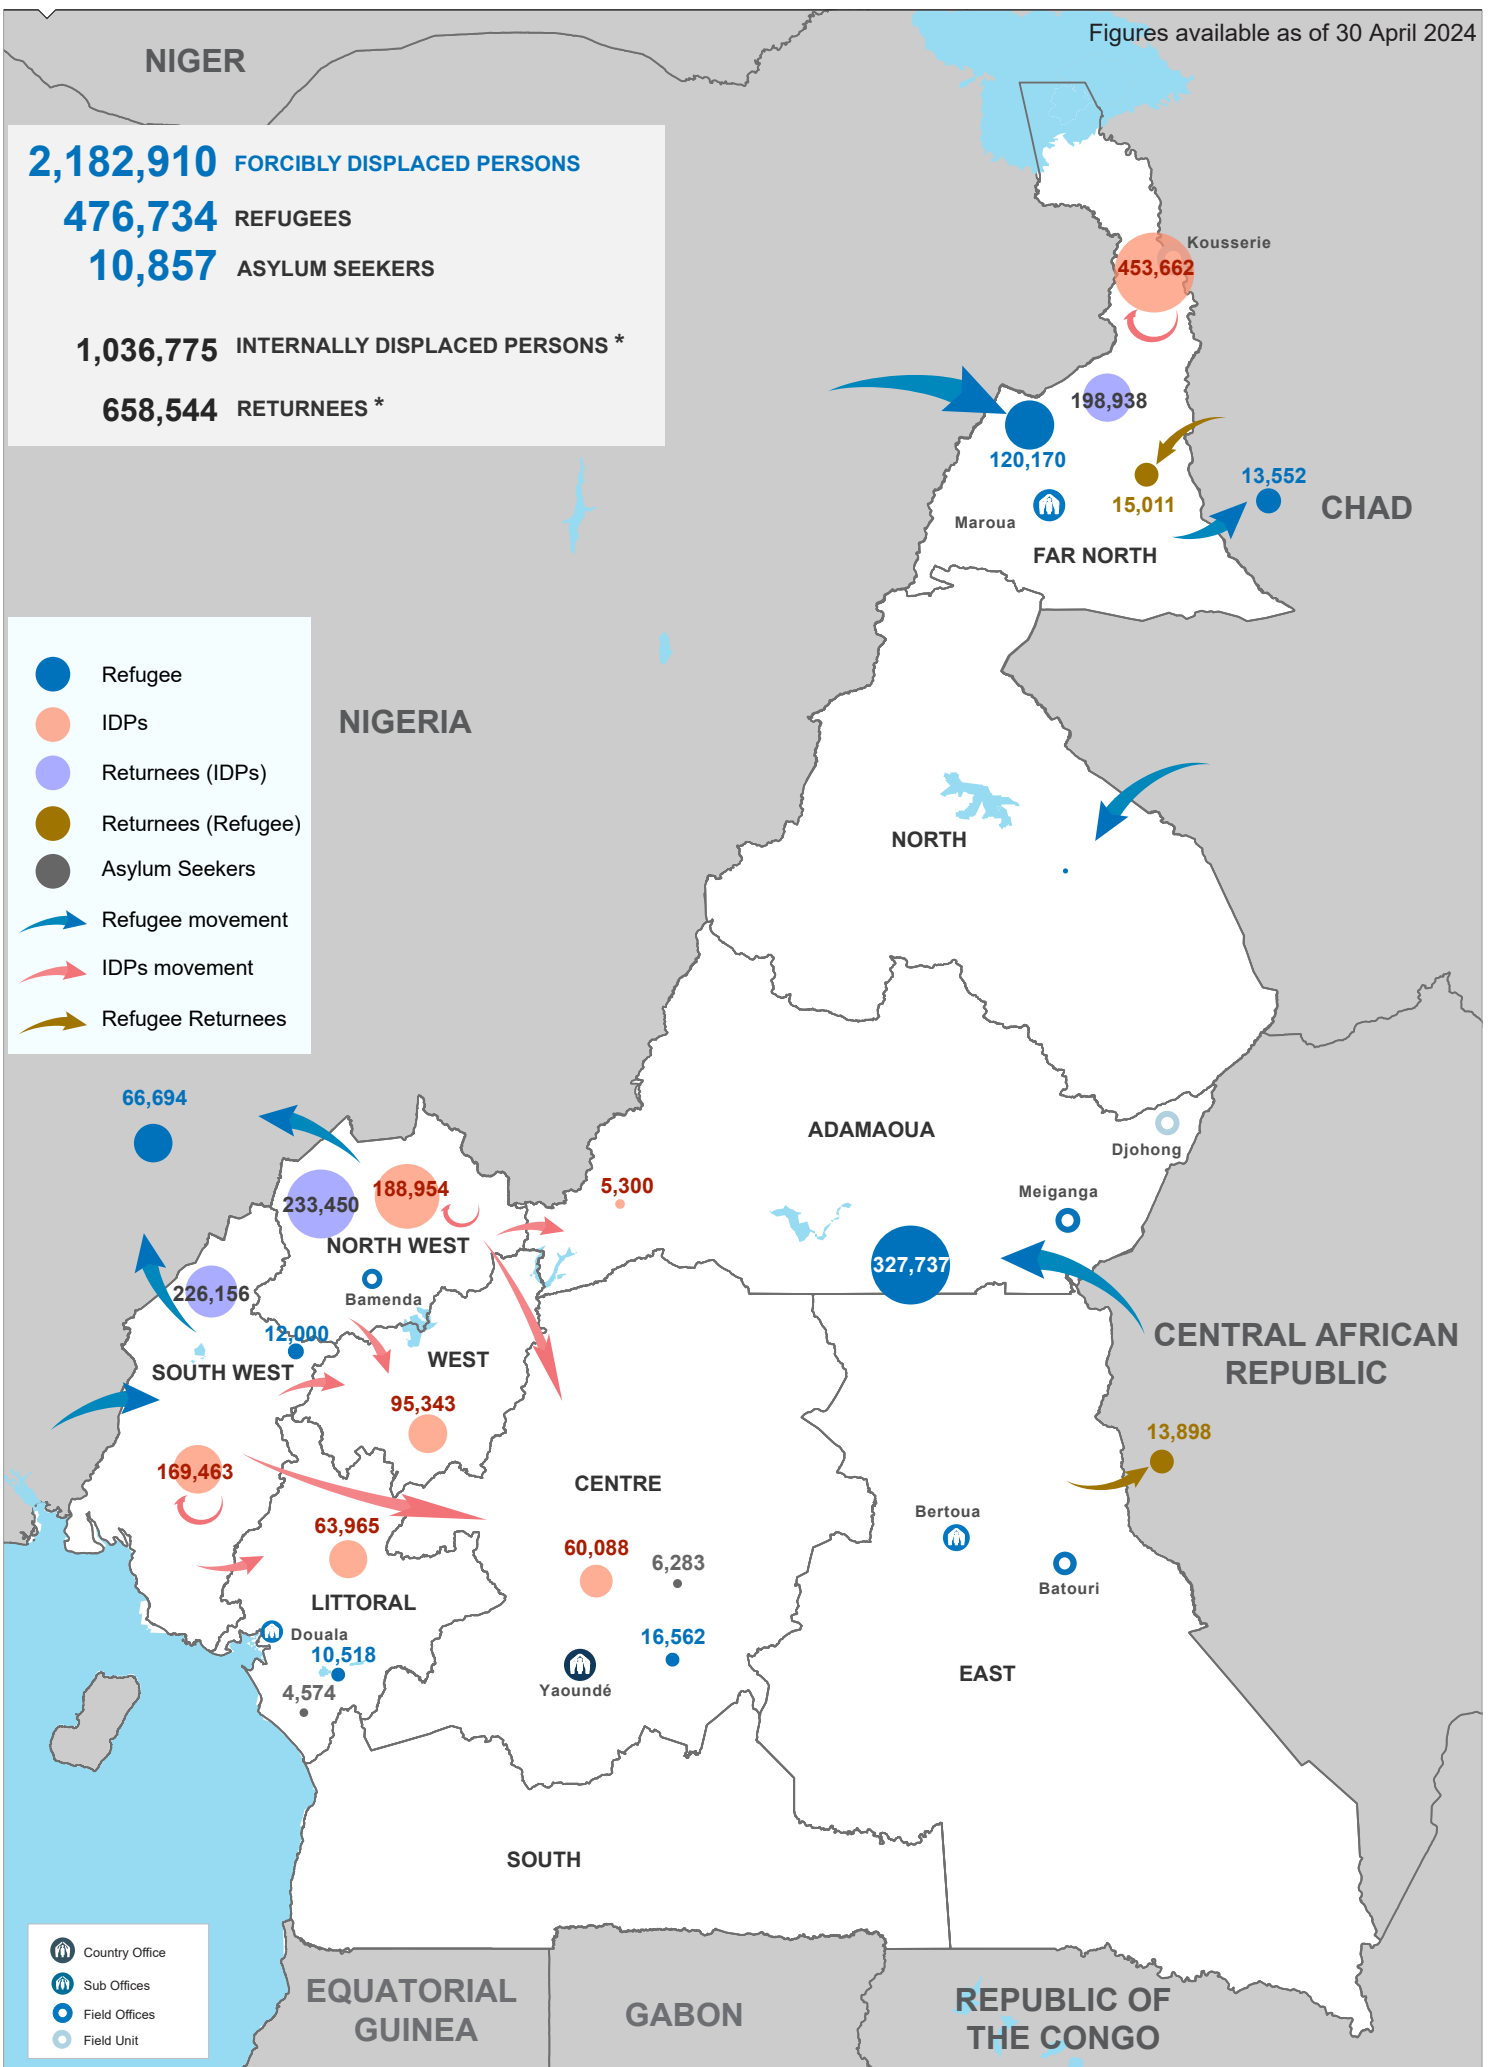

Figures available as of 30 April 2024

**2,182,910** FORCIBLY DISPLACED PERSONS

**476,734** REFUGEES

**10,857** ASYLUM SEEKERS

**1,036,775** INTERNALLY DISPLACED PERSONS \*

**658,544** RETURNEES \*

\*IDPs Source: IOM, OCHA - August 2023; Refugees Source: Government of Cameroon with the support of UNHCR - March 2024