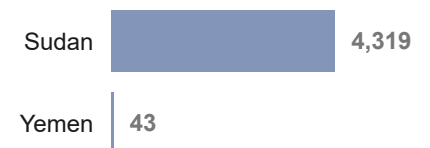

150K
Ethiopian refugees and asylum seekers in neighbouring countries

3.5M
Internally Displaced Persons

2.6M
Conflict induced IDPs in Ethiopia

0.9M
Natural Disaster IDPs in Ethiopia

4K
Ethiopia Returnees in 2024

965K
Refugees and asylum seekers in Ethiopia

Ethiopian Refugees by Country of Asylum

Refugees in Ethiopia by Country of Origin

Age and gender breakdown

Ethiopian Returnees in 2024

Ethiopians displaced into neighbouring countries