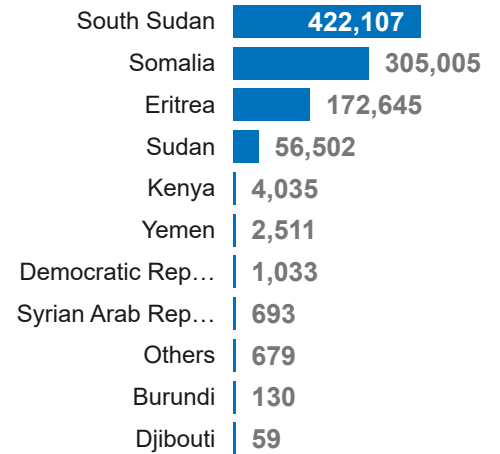

150K
Ethiopian refugees and asylum seekers in neighbouring countries

3.5M
Internally Displaced Persons

2.6M
Conflict induced IDPs in Ethiopia

0.9M
Natural Disaster IDPs in Ethiopia

4K
Ethiopia Returnees in 2024

965K
Refugees and asylum seekers in Ethiopia

Ethiopian Refugees by Country of Asylum

Refugees in Ethiopia by Country of Origin

Age and gender breakdown

Ethiopian Returnees in 2024

Ethiopians displaced into neighbouring countries