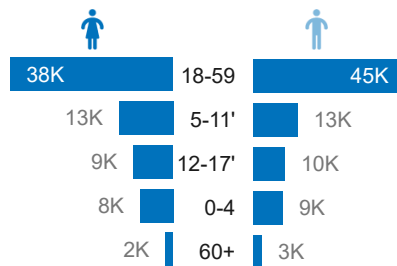

150K
Ethiopian refugees and asylum seekers in neighbouring countries

3.5M
Internally Displaced Persons

2.6M
Conflict induced IDPs in Ethiopia

0.9M
Natural Disaster IDPs in Ethiopia

4K
Ethiopia Returnees in 2024

965K
Refugees and asylum seekers in Ethiopia

Ethiopian Refugees by Country of Asylum

Refugees in Ethiopia by Country of Origin

Age and gender breakdown

Ethiopian Returnees in 2024

Ethiopians displaced into neighbouring countries