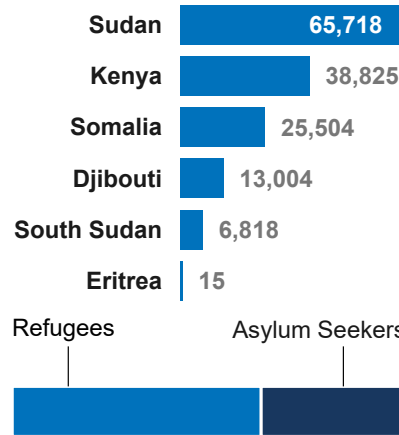

150K
Ethiopian refugees and asylum seekers in neighbouring countries

3.5M
Internally Displaced Persons

2.6M
Conflict induced IDPs in Ethiopia

0.9M
Natural Disaster IDPs in Ethiopia

4K
Ethiopia Returnees in 2024

965K
Refugees and asylum seekers in Ethiopia

Ethiopian Refugees by Country of Asylum

Refugees in Ethiopia by Country of Origin

Age and gender breakdown

Ethiopian Returnees in 2024

Ethiopians displaced into neighbouring countries