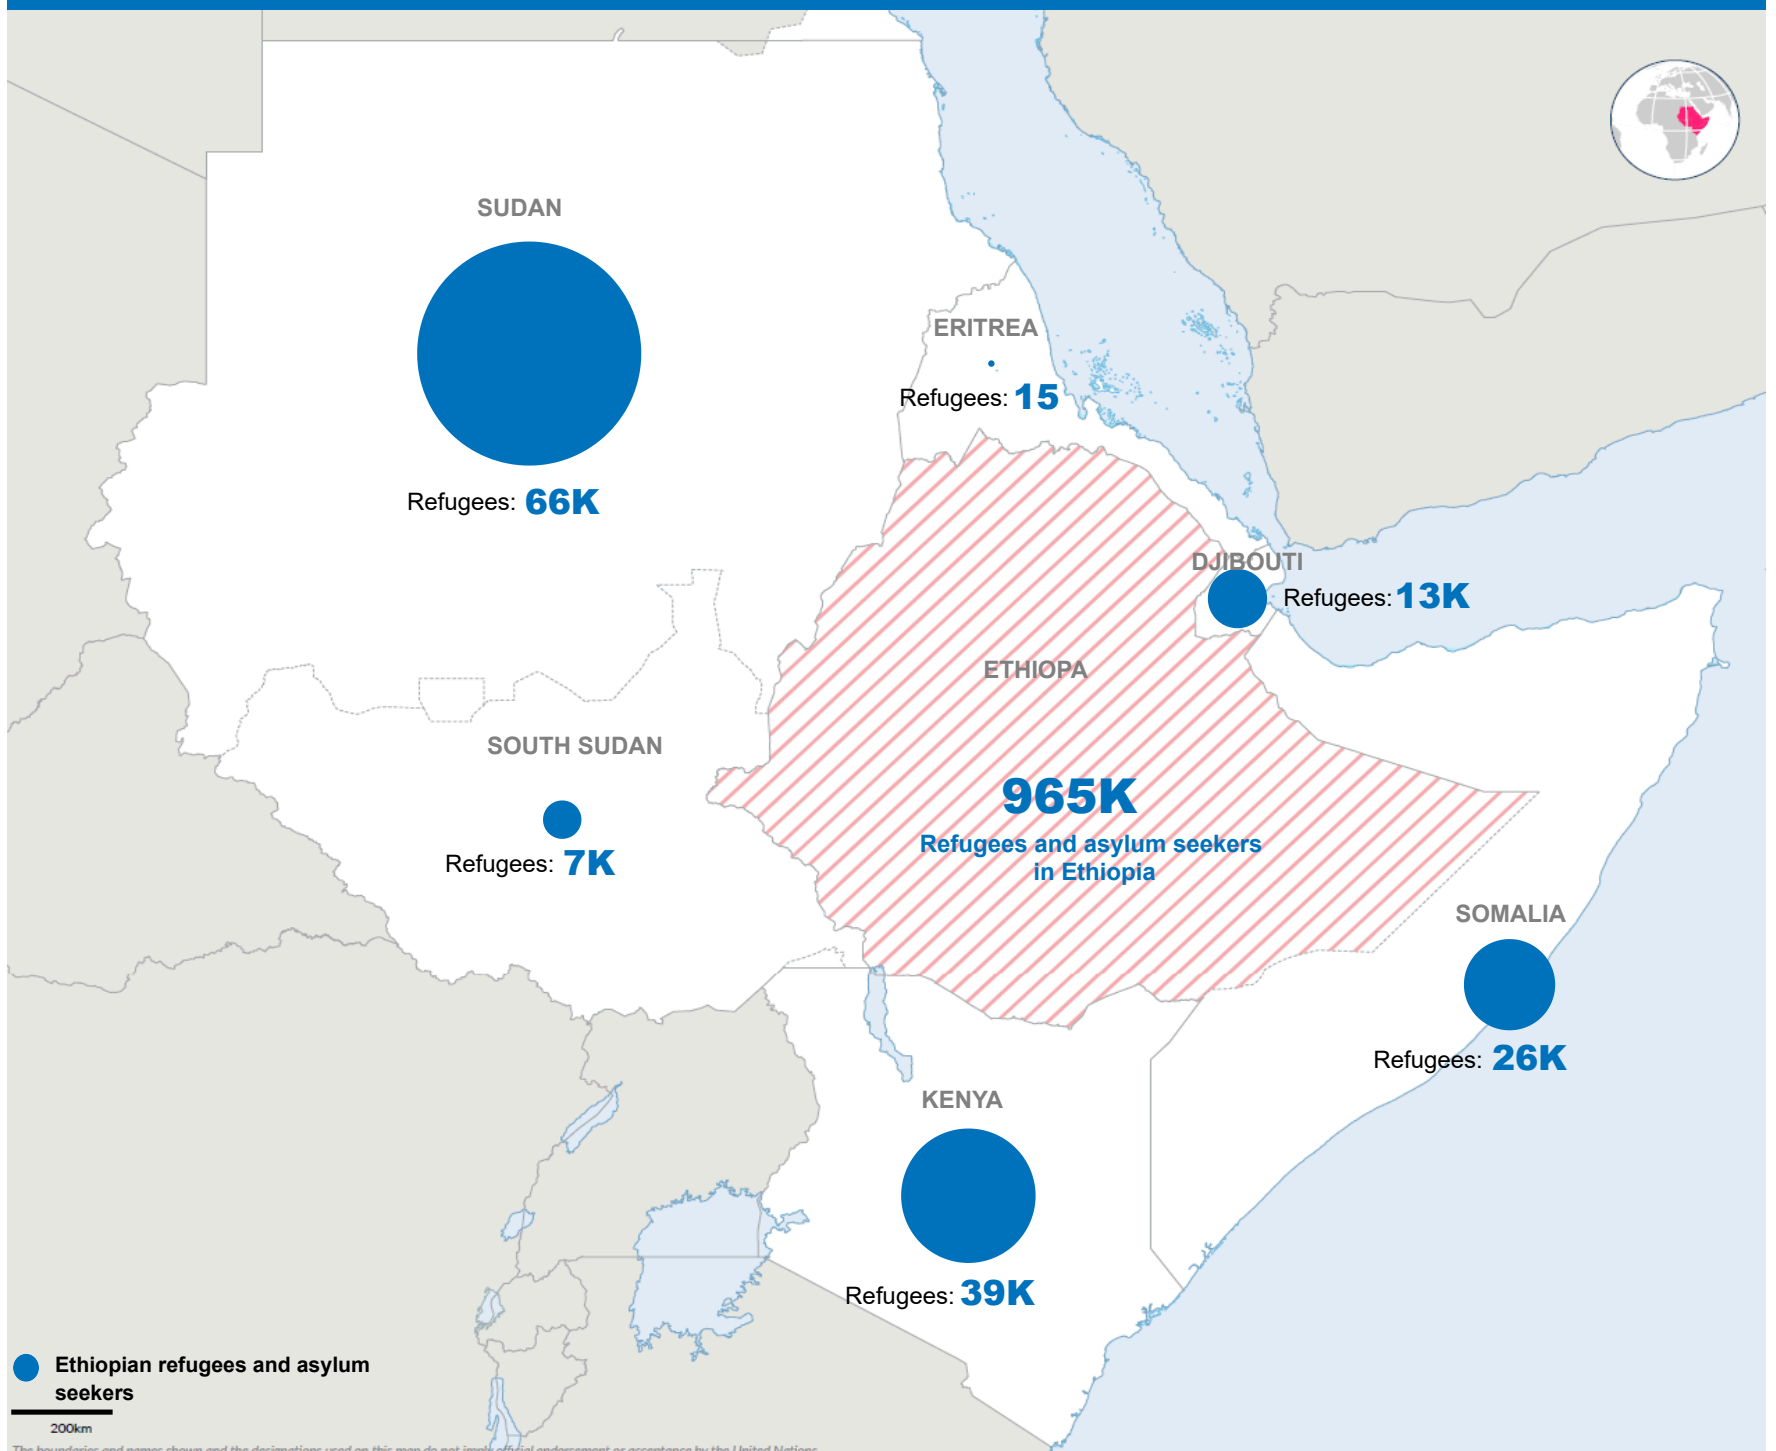

150K
Ethiopian refugees and asylum seekers in neighbouring countries

3.5M
Internally Displaced Persons

2.6M
Conflict induced IDPs in Ethiopia

0.9M
Natural Disaster IDPs in Ethiopia

4K
Ethiopia Returnees in 2024

965K
Refugees and asylum seekers in Ethiopia

Ethiopian Refugees by Country of Asylum

Refugees in Ethiopia by Country of Origin

Age and gender breakdown

Ethiopian Returnees in 2024

Ethiopians displaced into neighbouring countries

Ethiopian refugees and asylum seekers

200km

The boundaries and names shown and the designations used on this map do not imply official endorsement or acceptance by the United Nations.